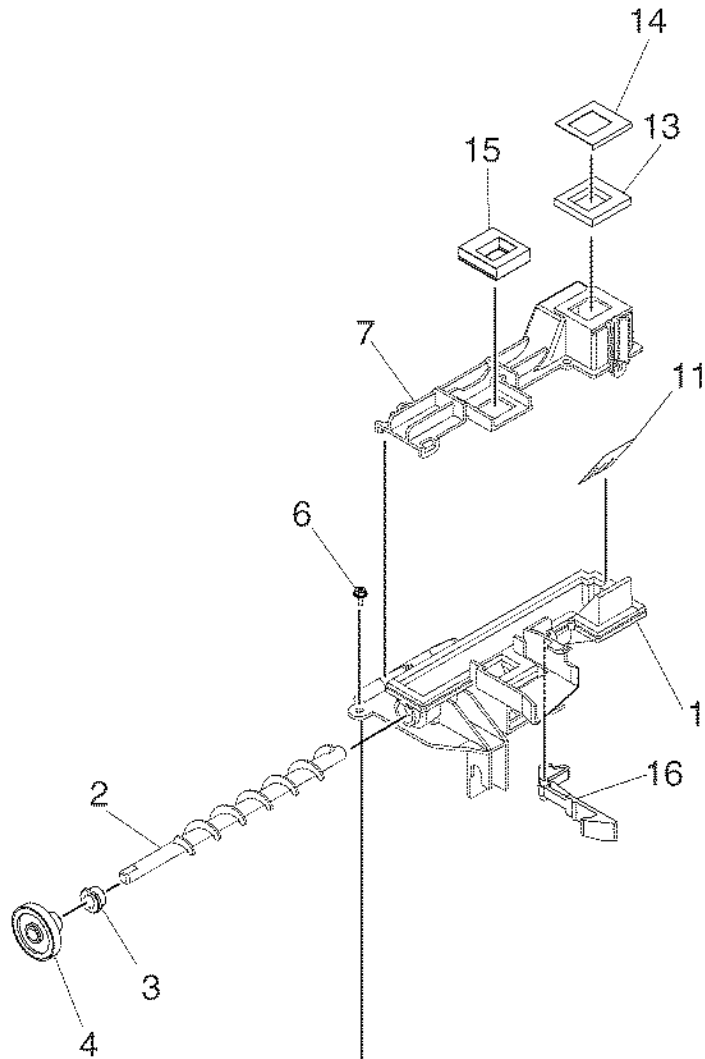

Item No.	Parts No.	Parts Name	QTY / Unit	QTY / Pack	Part remarks	Catg.	Serial No.	P	I	R	BSI No.	Change	PC Board
1	6LE56021000	ASYS-COV-NOZLE-280	1	1/P									
2	6LE56030000	AUGER-RECY-280	1	1/P									
3	6LA81925000	BUSH-0611-06F-M	1	5/P									
4	6LA81936000	GEAR-8S22-6	1	1/P									
6	6LA80090000	S/TPP/BID-3*8-NI	1	5/P									
7	6LE56035000	COVER-RECY-280	1	1/PP									
11	6LE56040000	MYLAR-VIB-TNR	1	5/P									
13	6LA81953000	SEAL-RECY-CLN	1	1/P									
14	6LA81952000	MYLAR-RECY-CLN	1	1/P									
15	6LA81955000	ASYS-TNR-IN	1	1/PP									
16	6LA81707000	STOPPER-LID-371	1	1/P