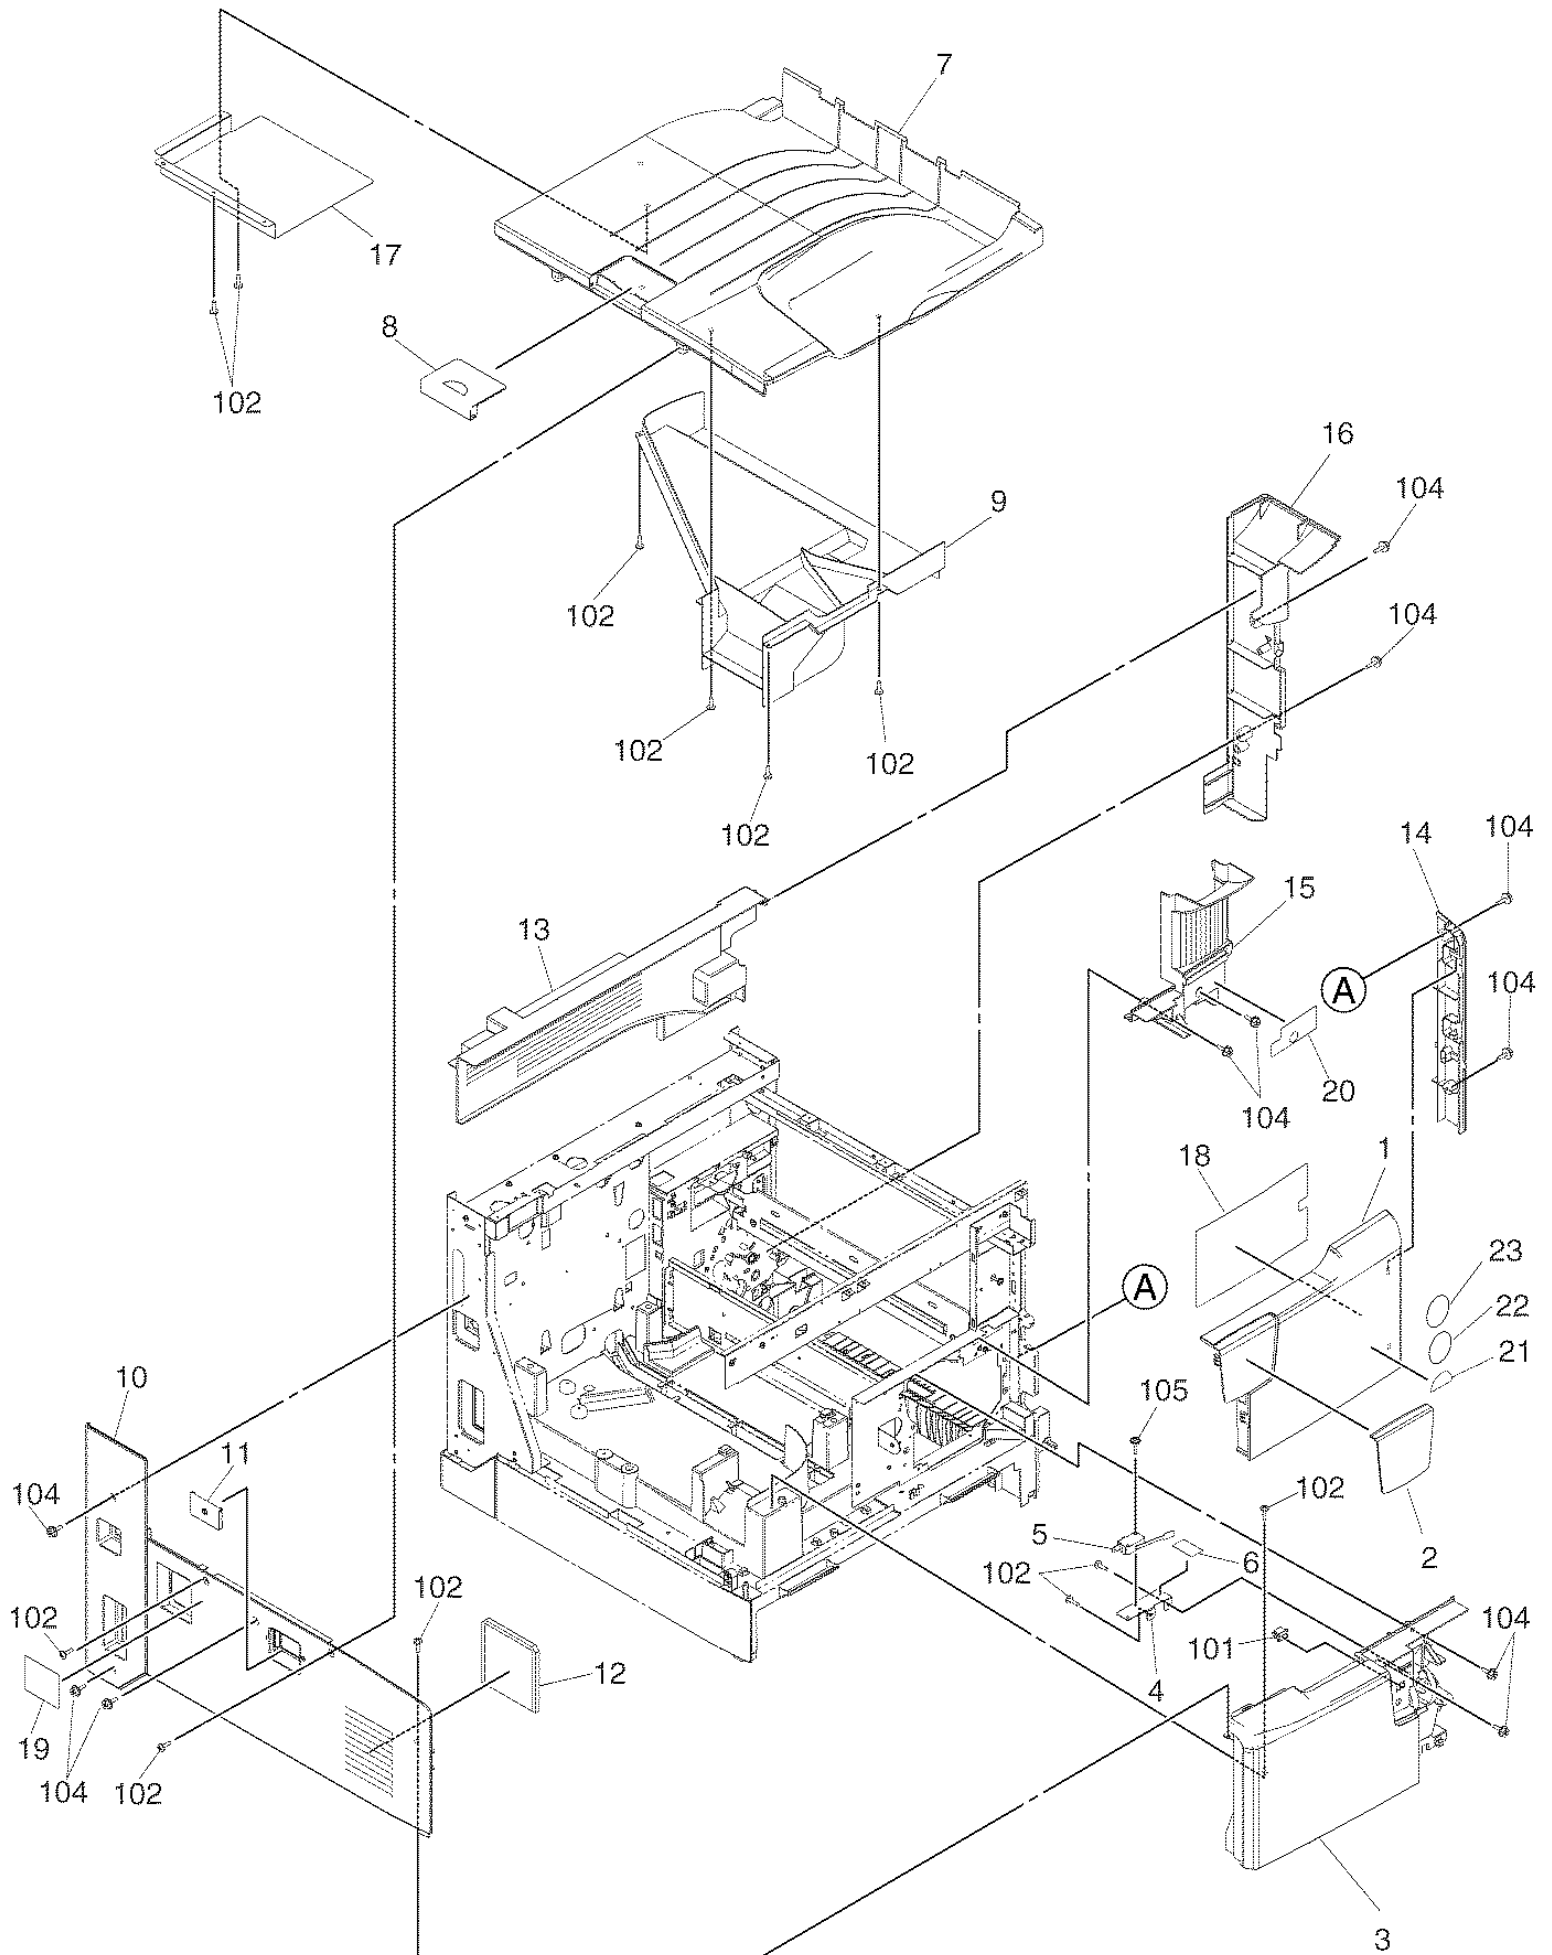

Model:

Page:

Issue

Date:

Item No.	Parts No.	Parts Name	QTY / Unit	QTY / Pack	Part remarks	Catg.	Serial No.	P	I	R	BSI No.	Change	PC Board
1	6LE55209000	COVER-FRONT-R	1	1/PP									
2A	6LH22742100	COVER-EMBLEM-167	1	1/D	e-STUDIO167								
2B	6LH22742300	COVER-EMBLEM-207	1	1/D	e-STUDIO207								
2C	6LH22742400	COVER-EMBLEM-237	1	1/D	e-STUDIO237								
3	6LE55219000	COVER-FRONT-L	1	1/PP									
4	6LE57906000	BRKT-FRAME-SENSOR	1	1/P									
5	41301175000	SM-V-21522-3C6	1	1/C									
6	6LE55221000	MYLAR-FRM-SENSOR	1	1/KP									
7	6LE55259000	COVER-TRAY	1	1/PP									
8	6LE55260000	COVER-STOP-PAPER	1	1/P									
9-1	6LE55298000	COVER-DUCT-TRAY	1	1/PP								From: 9	
10	6LE55238000	COVER-LEFT	1	1/PP									
11	6LA29554000	LID-SW	1	1/P									
12	6LE55240000	FILTER-COV-LEFT	1	1/KP									
13	6LE55248000	COVER-TRAY-BACK	1	1/PP									
14	6LE55268000	COVER-PILLAR-FRT-B	1	1/PP									
15	6LE55267000	COVER-PILLAR-FRT-T	1	1/PP									
16	6LE55229000	COVER-RIGHT	1	1/PP									
17-1	6LE55300000	SHIELD-COV-TRAY	1	1/P								From: 17	
18	6LE65079000	LBL-O-TONER-FRT-F280	1	1/KP									
19A	44204604000	LBL-SERVICE-45	1	5/P	NAD,ASU,SAD,ASD, AUD,MJD,ARD								
19B	6LA15072000	LBL-SERVICE-KR	1	1/KP	KRD								
19C	6LA56227000	LBL-SERVICE-45C	1	5/KP	CND								
19D	6LA48504000	LBL-SERVICE-45-TWD	1	5/KP	TWD								
20A	6LE59160000	LBL-CAU-LASER	1	5/KP	NAD,ASU,SAD,ASD, AUD,MJD,ARD								
20B	6LE59161000	LBL-CAU-LASER-CND	1	5/P	CND								
20C	6LE59162000	LBL-CAU-LASER-KRD	1	1/KP	KRD								
20D	6LE65093000	LBL-CAU-LASER-TWD	1	5/P	TWD								
21	6LE84761000	LBL-ENERGY-T-PS-N	1	5/KP									
22B	6LE48967000	LABEL-ECO-CND	1	5/P	CND								
23B	6LE69236000	LABEL-SCCEL	1	1/P	CND								
101	E0-01853000	CS1A-B2CA	1	1/D									
102	6LA80090000	S/TPP/BID-3*8-NI	12	5/P									
104	X0-02239000	S/TPS/FHEXM-3X8-ZU3	11	10/P									
105	X0-01615000	S/TPS/FPAN-3X14-NC	1	10/P									