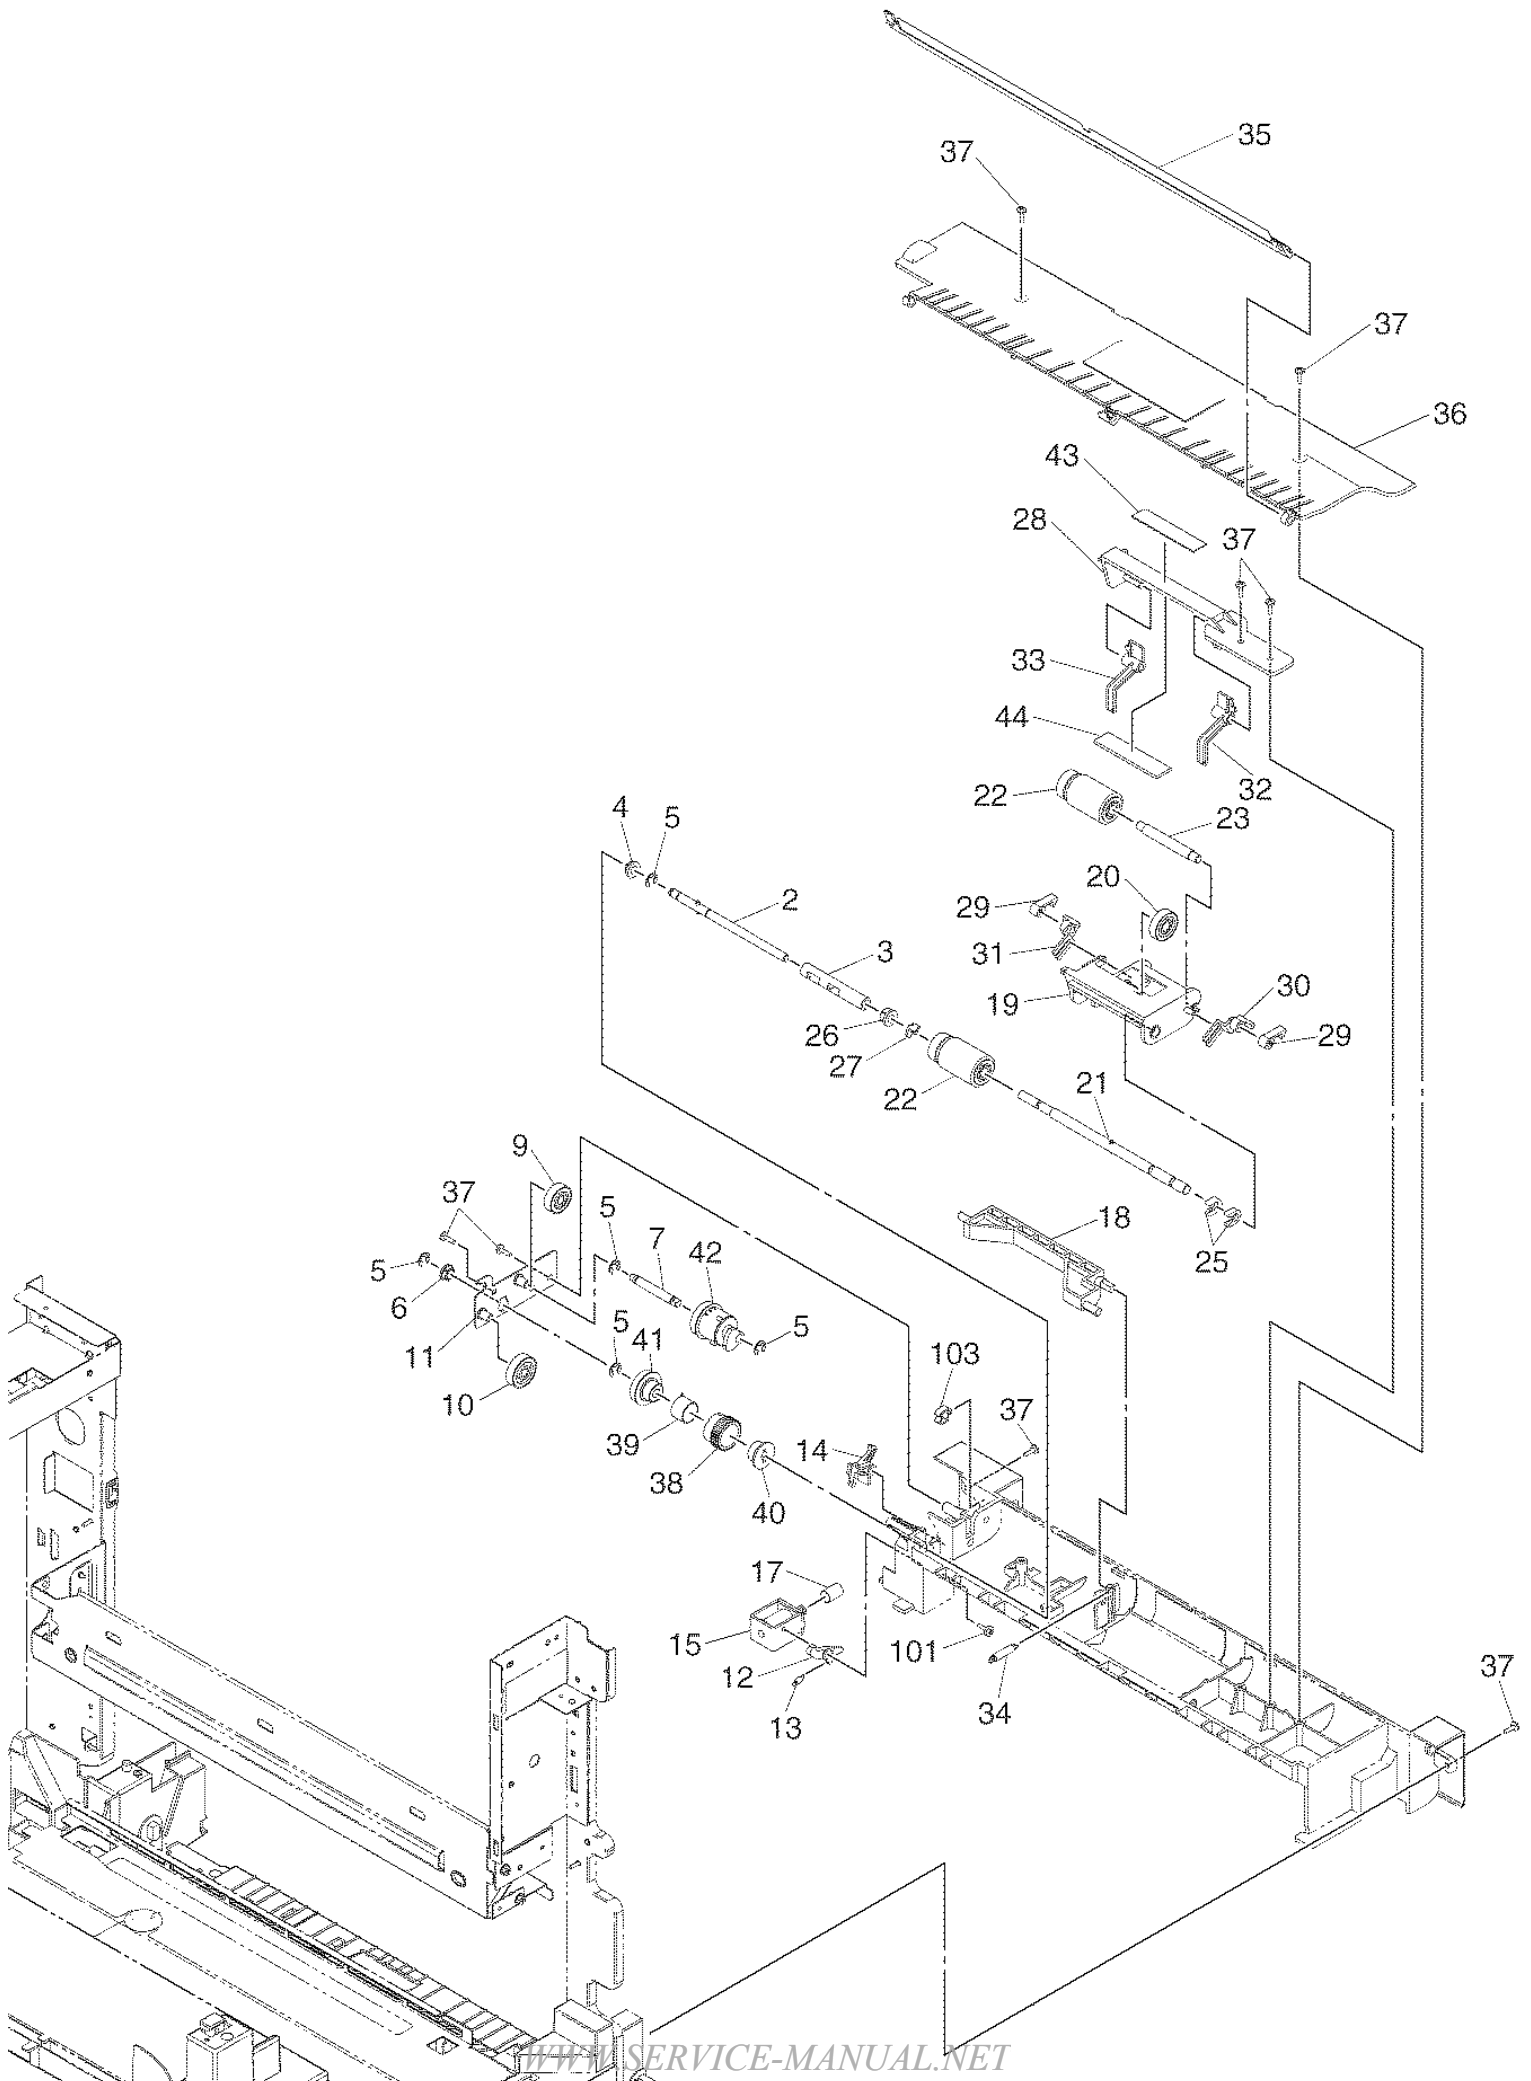

Item No.	Parts No.	Parts Name	QTY / Unit	QTY / Pack	Part remarks	Catg.	Serial No.	P	I	R	BSI No.	Change	PC Board
2	6LE53490000	ASYS-SHAFT-RLR-FEED	1	1/P									
3	6LE53431000	COUPL-SHAFT-FEED	1	1/P									
4	6LE53441000	BUSH-5X8X4R2F-POM	1	5/P									
5	X0-00965000	RR/E-4-SS	5	10/P									
6	6LE53492000	BUSH-5X8X4R2F-GCB	1	5/P									
7	6LE53467000	STUD-CLUCH-PICK	1	1/P									
9	6LE53434000	GEAR-08S20-5	1	1/P									
10	6LE53435000	GEAR-08S23-5	1	1/P									
11	6LE53459000	ASYS-GEAR-GUIDE	1	1/P									
12	6LE53427000	PAWL-ARM-B	1	1/P									
13	6LE53469000	SPG-PAWL-RCHT	1	5/P									
14	6LE53429000	PAWL-ARM-A	1	1/P									
15	6LE56678000	SOL-06A-FED-280	1	1/D									
17	6LE53465000	SPG-SOL-FEED	1	5/P									
18	6LE53503000	ARM-CAM-LINK	1	1/P									
19	6LE53405000	ARM-PICK	1	1/P									
20	6LE53413000	GEAR-06S29-6	1	1/P									
21	6LE53494000	ASYS-SHAFT-A	1	1/P									
22	6LA79037000	ASYS-ROL-PICK-371	2	1/P		MSP							
23	6LE53417000	SHAFT-PICK	1	1/P									
25	4407972860	STOP-RING-6-5	2	5/P									
26	6LE53430000	BUSH-5X8X6R2F-POM	1	5/P									
27	6LE53442000	RR/E-5-POM	1	5/P									
28	6LE53408000	HLDR-STOP-BYP	1	1/P									
29	6LE53444000	ARM-STOP	2	1/P									
30	6LE53414000	LEVER-STOP-L	1	1/P									
31	6LE53416000	LEVER-STOP-R	1	1/P									
32	6LE53412000	STOPPER-L	1	1/P									
33	6LE53410000	STOPPER-R	1	1/P									
34	6LE53464000	SPG-RLR-PICK	1	1/P									
35	6LE53496000	ASYS-GUIDE-COVER	1	1/C									
36	6LE53400000	COVER-FRAM-FEED	1	1/P									
37	6LA80090000	S/TPP/BID-3*8-NI	6	5/P									
38	6LE53433000	BOSS-CLUCH-FEED	1	1/P									
39	6LE53462000	SPG-CLUCH-FEED	1	1/P									
40	6LE53425000	CAP-CLUCH-FEED	1	1/P									
41	6LE53426000	GEAR-CLUCH-FEED	1	1/P									
42	6LE53487000	ASYB-CLUCH-PICK	1	1/C									
43	6LE53501000	CUSHION-COV-BYP-1T11	1	1/P									
44	6LE53502000	CUSHION-HLDR-BYP-2T11	1	1/P									
101	X0-00434000	S/BID-M3X8-NI	1	10/P									
103	F0-01048000	UAMS-05-0	1	5/P