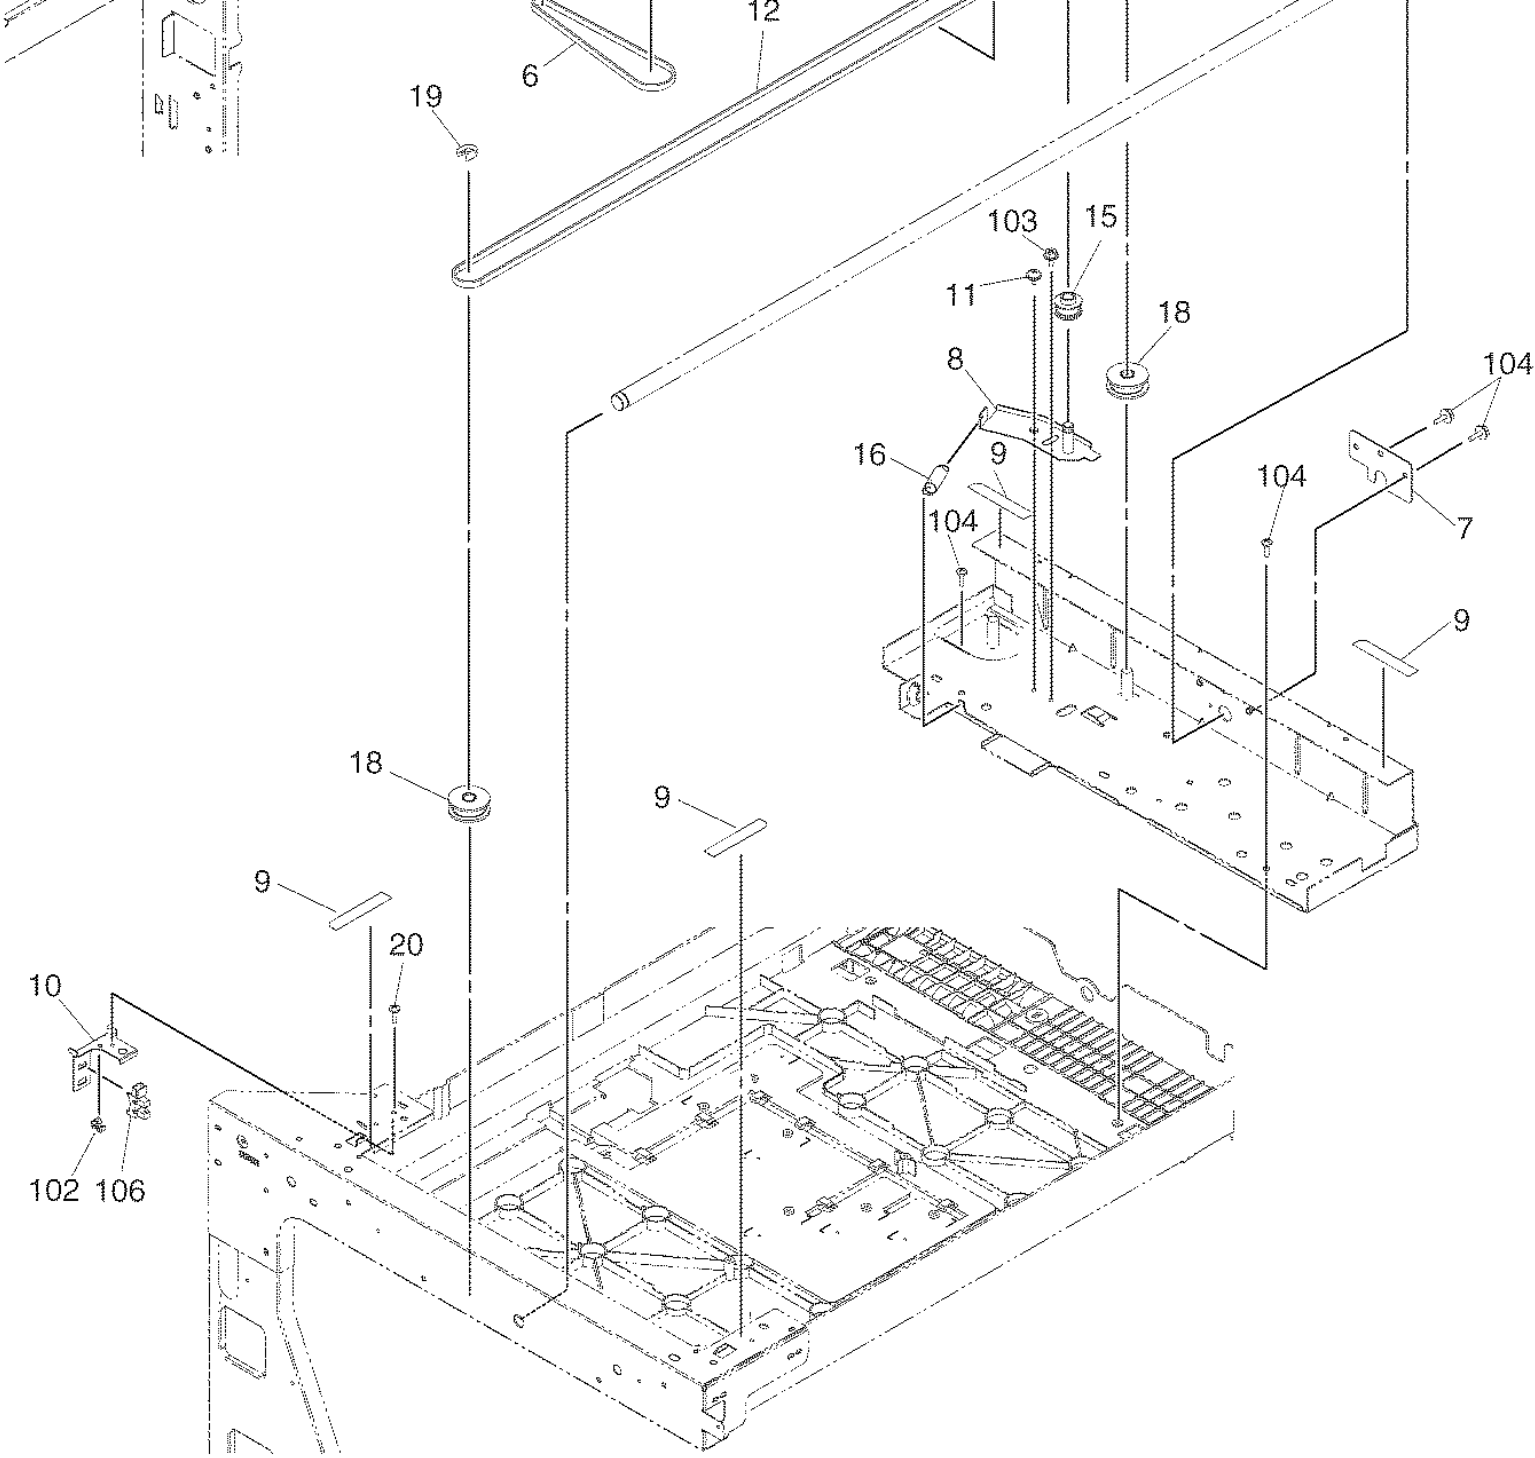

Item No.	Parts No.	Parts Name	QTY / Unit	QTY / Pack	Part remarks	Catg.	Serial No.	P	I	R	BSI No.	Change	PC Board
1	6LE62307100	ASYS-CASE-SIDE-H	1	1/PP									
2	6LE62338000	ASYS-COV-SIDE-IN	1	1/P									
3	6LA88240000	FILTER-OZONE-TRU-371	1	1/C		MSP							
4	6LE62374000	ASYS-COV-FILTER	1	1/PP									
5	6LE62392000	GUIDE-PUSH-TRU	2	1/P									
6	6LE62403000	SPC-PUSH-RGST	2	1/P									
7	6LE62400000	PUSH-ROL-RGST	2	1/P									
8	6LE62311000	ARM-TRU-F	1	1/P									
9	6LE62387000	ARM-TRU-R	1	1/P									
10	6LE62348000	GUIDE-TR-280	1	1/C									
11	6LE62354000	TERM-CH-TR-280	1	1/P									
12	6LE62351000	SPC-CH-TR-R	2	1/P									
13	6LE62345000	EARTH-TRU	1	1/C									
14	6LE62410000	LEVER-SIDE-COV	1	1/P									
15	6LA88343000	SPC-CH-TR	1	1/P									
16	6LA85880000	GEAR-10S020-08	1	1/P									
17	X0-01526000	P/PRL/AH7-2X12-SS	1	10/P									
18	6LE57203000	ROLLER-RGST-280	1	1/KP									
19	41306265000	STOP RING	1	1/P									
21	6LE62470000	WSHR-85X185XR5-ABS	2	5/P									
23	6LE62344000	FAN_P7530-280	1	1/D									
100	6LA80090000	S/TPP/BID-3*8-NI	9	5/P									
101	X0-00968000	RR/E-7-SS	1	10/P