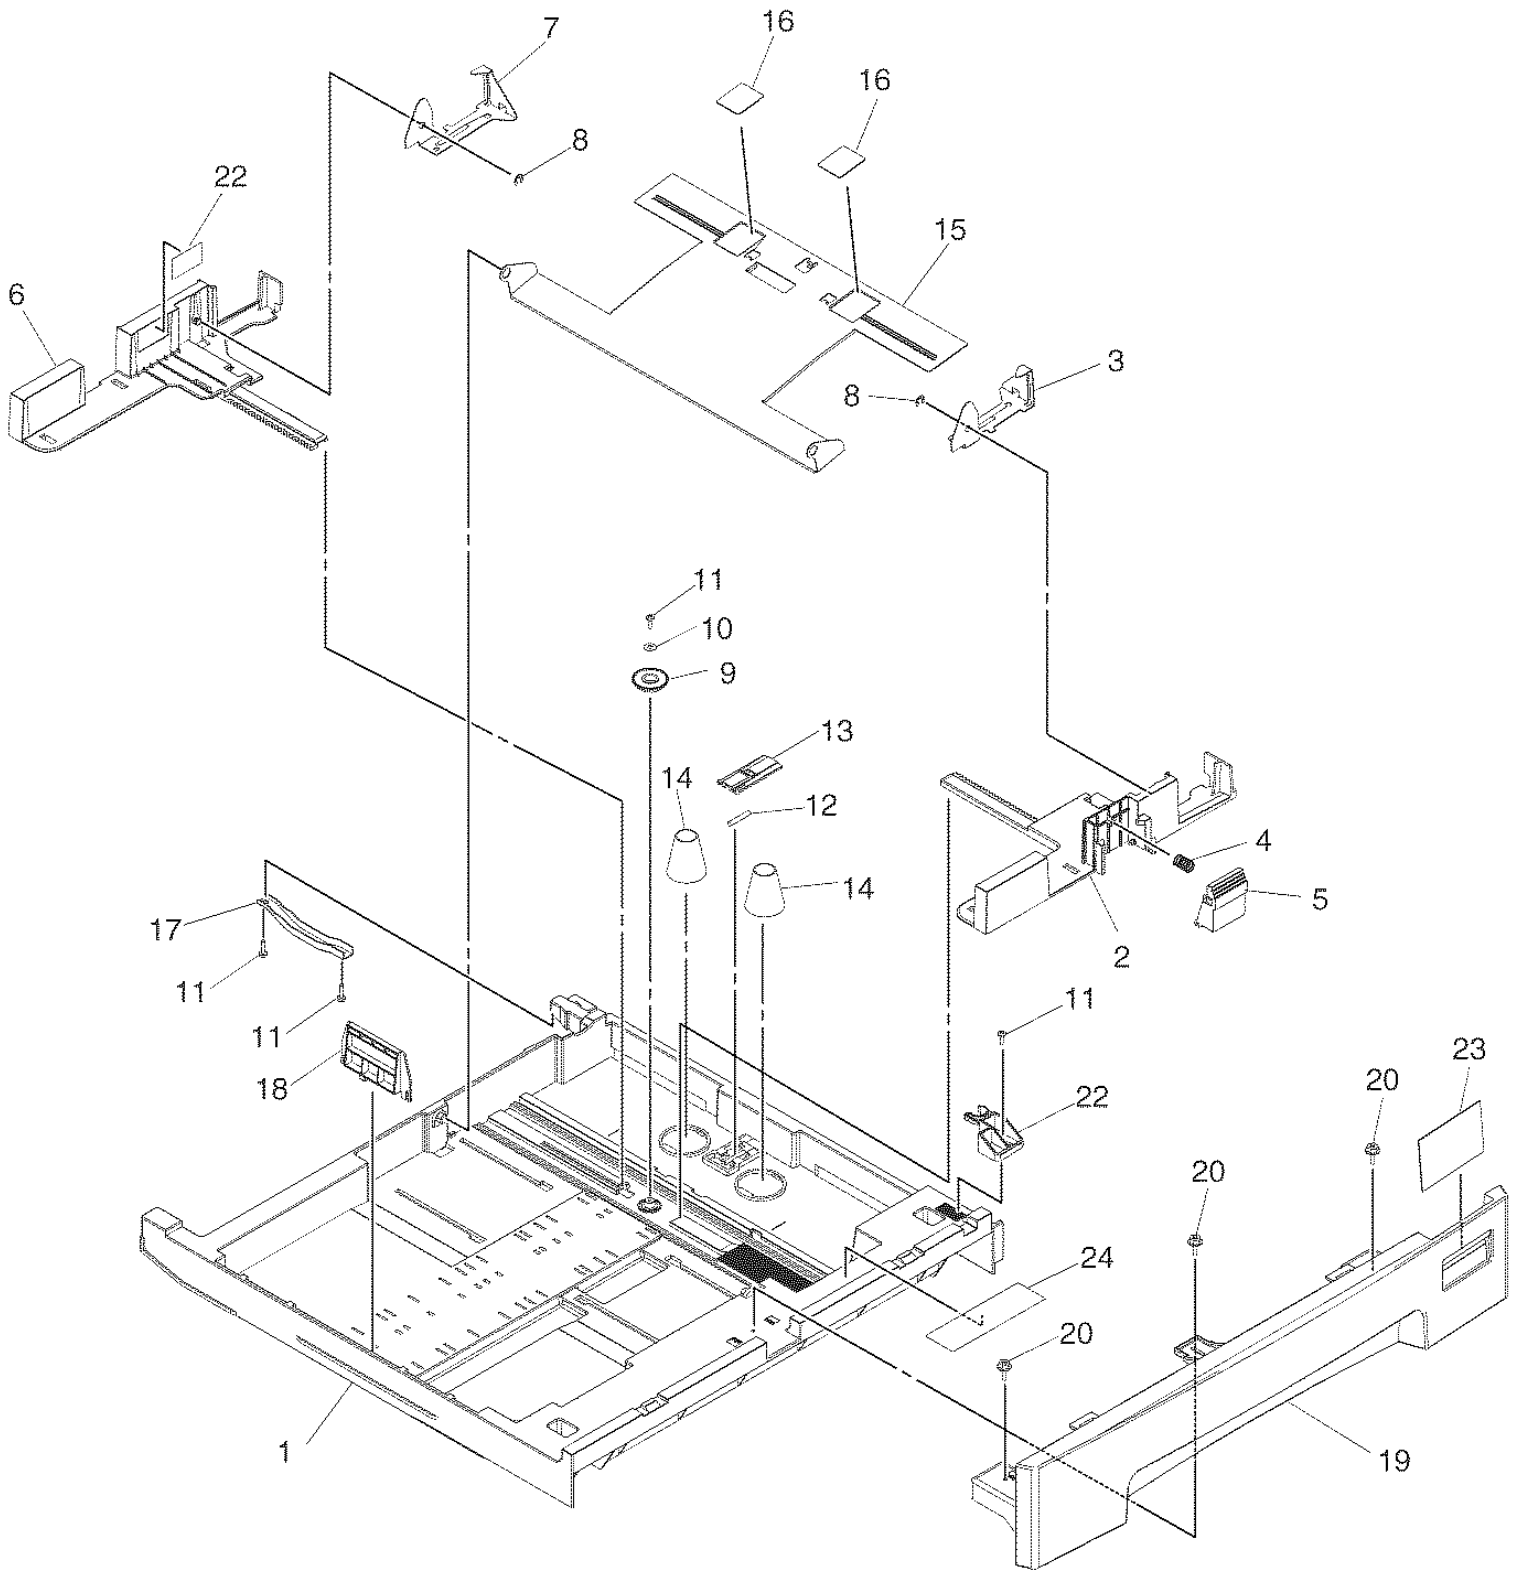

Item No.	Parts No.	Parts Name	QTY / Unit	QTY / Pack	Part remarks	Catg.	Serial No.	P	I	R	BSI No.	Change	PC Board
0A	6LH28104000	ASY-PWA-MAIN-286S	1	1/SB	e-STUDIO167 NAD,CND,ASU, SAD,ASD,AUD, MJD,ARD,KRD								
0B	6LH28104100	ASY-PWA-MAIN-287S	1	1/SB	e-STUDIO207 NAD,CND,ASU, SAD,ASD,AUD, MJD,ARD,KRD								
0C	6LH28104200	ASY-PWA-MAIN-288S	1	1/SB	e-STUDIO237 NAD,CND,ASU, SAD,ASD,AUD, MJD,ARD,KRD								
0D	6LH28103000	ASY-PWA-MAIN- 286STWD	1	1/SB	e-STUDIO167 TWD								
0E	6LH28103100	ASY-PWA-MAIN- 287STWD	1	1/SB	e-STUDIO207 TWD								
0F	6LH28103200	ASY-PWA-MAIN- 288STWD	1	1/SB	e-STUDIO237 TWD								
11	C0-11061001	SN74LVC2G17DCKR	1	5/P									IC1
12	C0-09097000	STK672-600	1	1/C									IC2
14	C0-09924001	NC7SZ04P5X	1	1/S									IC4
15	C0-08587001	TC7S00FU(TE85L F)	1	5/S									IC5
16	C0-09168001	TA75339FG(EL)	1	5/S									IC6
18	C0-13019001	BR93L46RFJ-WE2	1	5/S									IC8
19	C0-11001001	SN7407DR	1	1/S									IC9
20	C0-11001001	SN7407DR	1	1/S									IC10
21	C0-13042001	BA2902FV-E2	1	5/S									IC11
22	C0-08141001	TD62308AFG(EL)	1	5/S									IC12
23	C0-09518001	74VHC74MTCX	1	5/S									IC13
24	C0-08141001	TD62308AFG(EL)	1	5/S									IC14
25	C0-08142001	TD62385AFG(EL)	1	5/S									IC15
26	C0-11061001	SN74LVC2G17DCKR	1	5/P									IC16
28	C0-13108001	TC74LCX04FT(EL K)	1	5/S									IC18
29	C0-09525001	74VHCT244AMTCX	1	5/S									IC19
30	C0-09525001	74VHCT244AMTCX	1	5/S									IC20
31	C0-09471001	74LCX245MTCX	1	1/S									IC21
32	C0-09933001	NC7SZ14P5X	1	1/S									IC22
33	C0-12693000	EC-N106 S1L51252F23R000	1	1/S									IC23
34	C0-09525001	74VHCT244AMTCX	1	5/S									IC24
35	C0-08141001	TD62308AFG(EL)	1	5/S									IC25
36	C0-09462001	74LCX08MTCX	1	5/S									IC26
37	C0-09470001	74LCX244MTCX	1	1/S									IC27
39	C0-12842000	AK8434VQP/P	1	1/S									IC29
40	C0-12242001	74LCX14MTCX	1	5/S									IC30