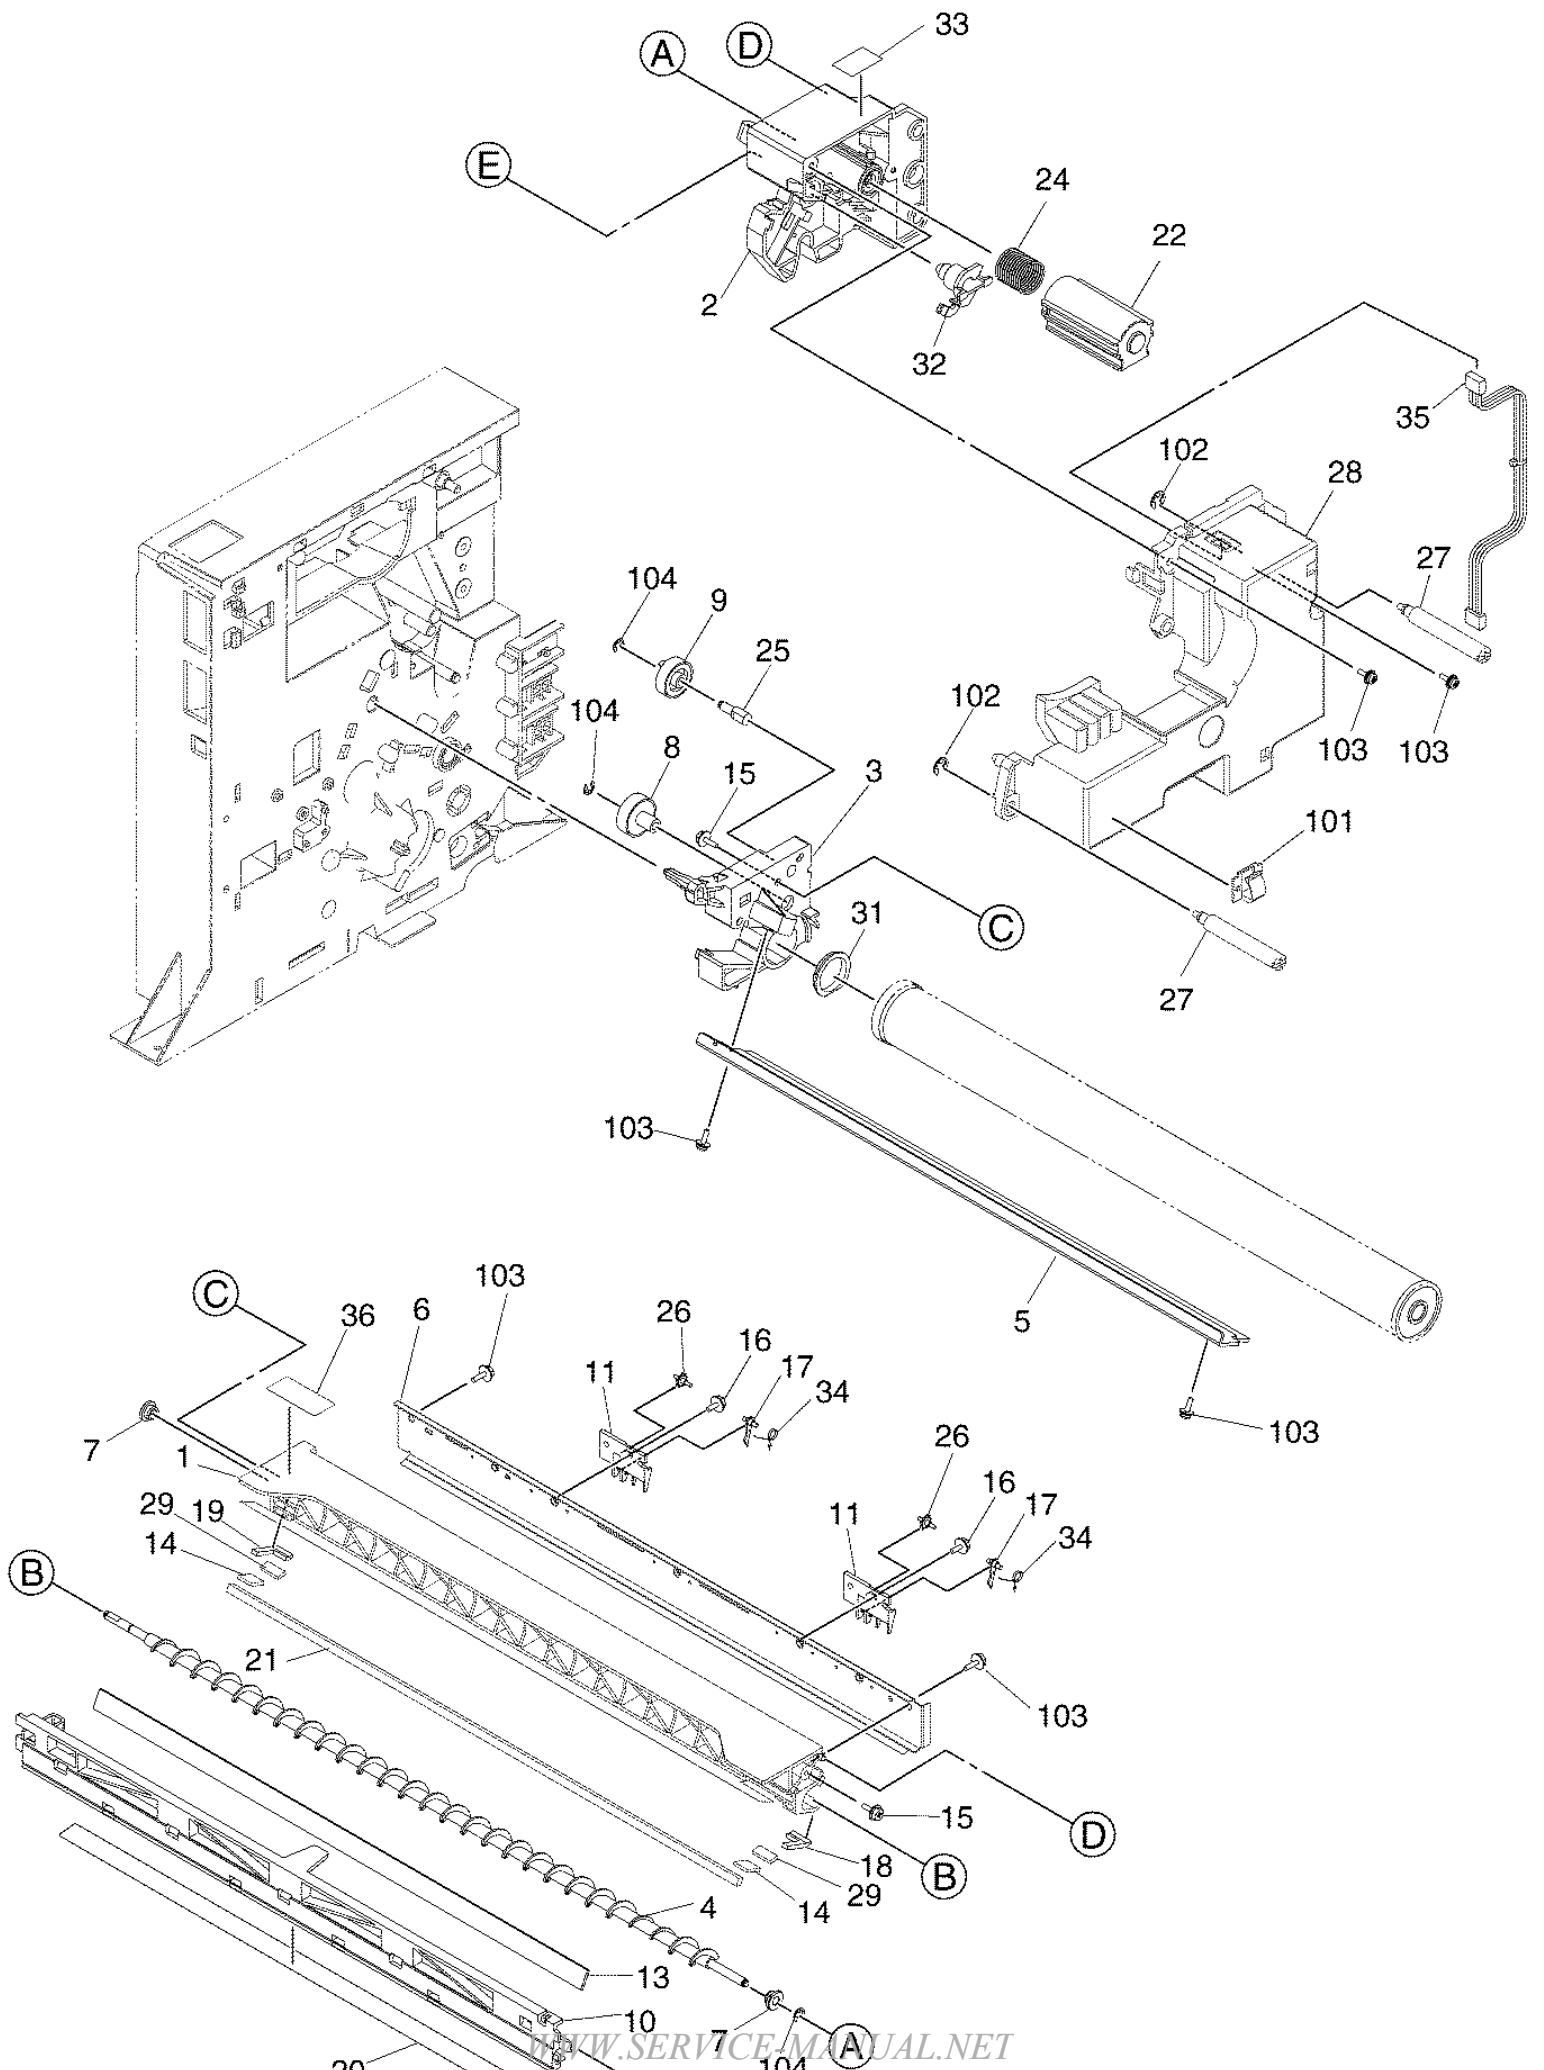

Item No.	Parts No.	Parts Name	QTY / Unit	QTY / Pack	Part remarks	Catg.	Serial No.	P	I	R	BSI No.	Change	PC Board
1	6LA79525000	ASYS-FRAME-CLN-C	1	1/C									
2	6LA79540000	ASYS-FRAME-CLN-F	1	1/P									
3	6LA79583000	FRAME-CLN-R	1	1/P									
4	6LA79600000	AUGER-CLN	1	1/KP									
5	6LA27845000	BL-2320D	1	1/S		CSP							
6	6LE54020000	BLADE-REC	1	1/C		MSP							
7	6LA02920000	BUSH-0410-05F-M	2	5/P									
8	6LA79605000	GEAR-10S18-4	1	1/P									
9	6LA79606000	GEAR-10S17-4	1	1/P									
10	6LA79626000	HLDR-LED	1	1/P									
11	6LA79615000	HOLDER-SCRAPER	2	1/P									
13	6LE62741000	PWA-F-DLE-280	1	1/SB									
14	6LA79547000	SEAL-BLADE-SIDE	2	1/KP									
15	X0-02247000	S/TPP/FHEXM-3X8-NI	2	10/P									
16	X0-02230000	S/FHEXM-M3X6-NI	2	10/P									
17	6LA79618000	SCRAPER-371	2	3/P		MSP							
18	6LA79546000	SEAL-CLN-F	1	1/KP									
19	6LA79586000	SEAL-CLN-R	1	5/P									
20	6LA79628000	MYLAR-HLDR-LED	1	1/KP									
21	6LA79531000	SEAL-CLN-C	1	1/KP									
22	6LA79609000	SHUTTER-CLN	1	1/P									
24	6LA79612000	SPC-NZL-CLN	1	1/P									
25	6LA79554000	STUD-GEAR-CLN	1	1/P									
26	41306325000	WHEEL-CLN-8	2	1/P									
27	6LE56120000	SCREW-PU-F	2	1/P									
28A-1	6LA79653100	COV-PU-F-U	1	1/PP	NAD,ARD							From: 28A	
28B-1	6LA79653200	COV-PU-F-E	1	1/PP	MJD							From: 28B	
28C-1	6LA79653300	COV-PU-F-D	1	1/PP	CND,ASU,SAD,ASD, AUD,TWD,KRD							From: 28C	
29	6LA79534000	SEAL-SIDE-REC	2	1/KP									
31	41306135000	BUSH-1821*03-M	1	1/P									
32	6LA79622000	PIN-DRUM-371	1	1/P									
33	6LA91423000	LBL-HNDL-CLNR	1	5/P									
34	41305536000	SPD-SCRPR-DRUM	2	1/C									
35	6LE88066000	HRNS-DLE2-377	1	1/P									
36	6LE56130000	LBL-INSERT-PU	1	5/P									
101	F0-00187000	SN-2	1	5/P									
102	X0-00965000	RR/E-4-SS	2	10/P									
103	6LA80090000	S/TPP/BID-3*8-NI	6	5/P									
104	X0-00974000	RR/E-2.5-SS	3	10/P