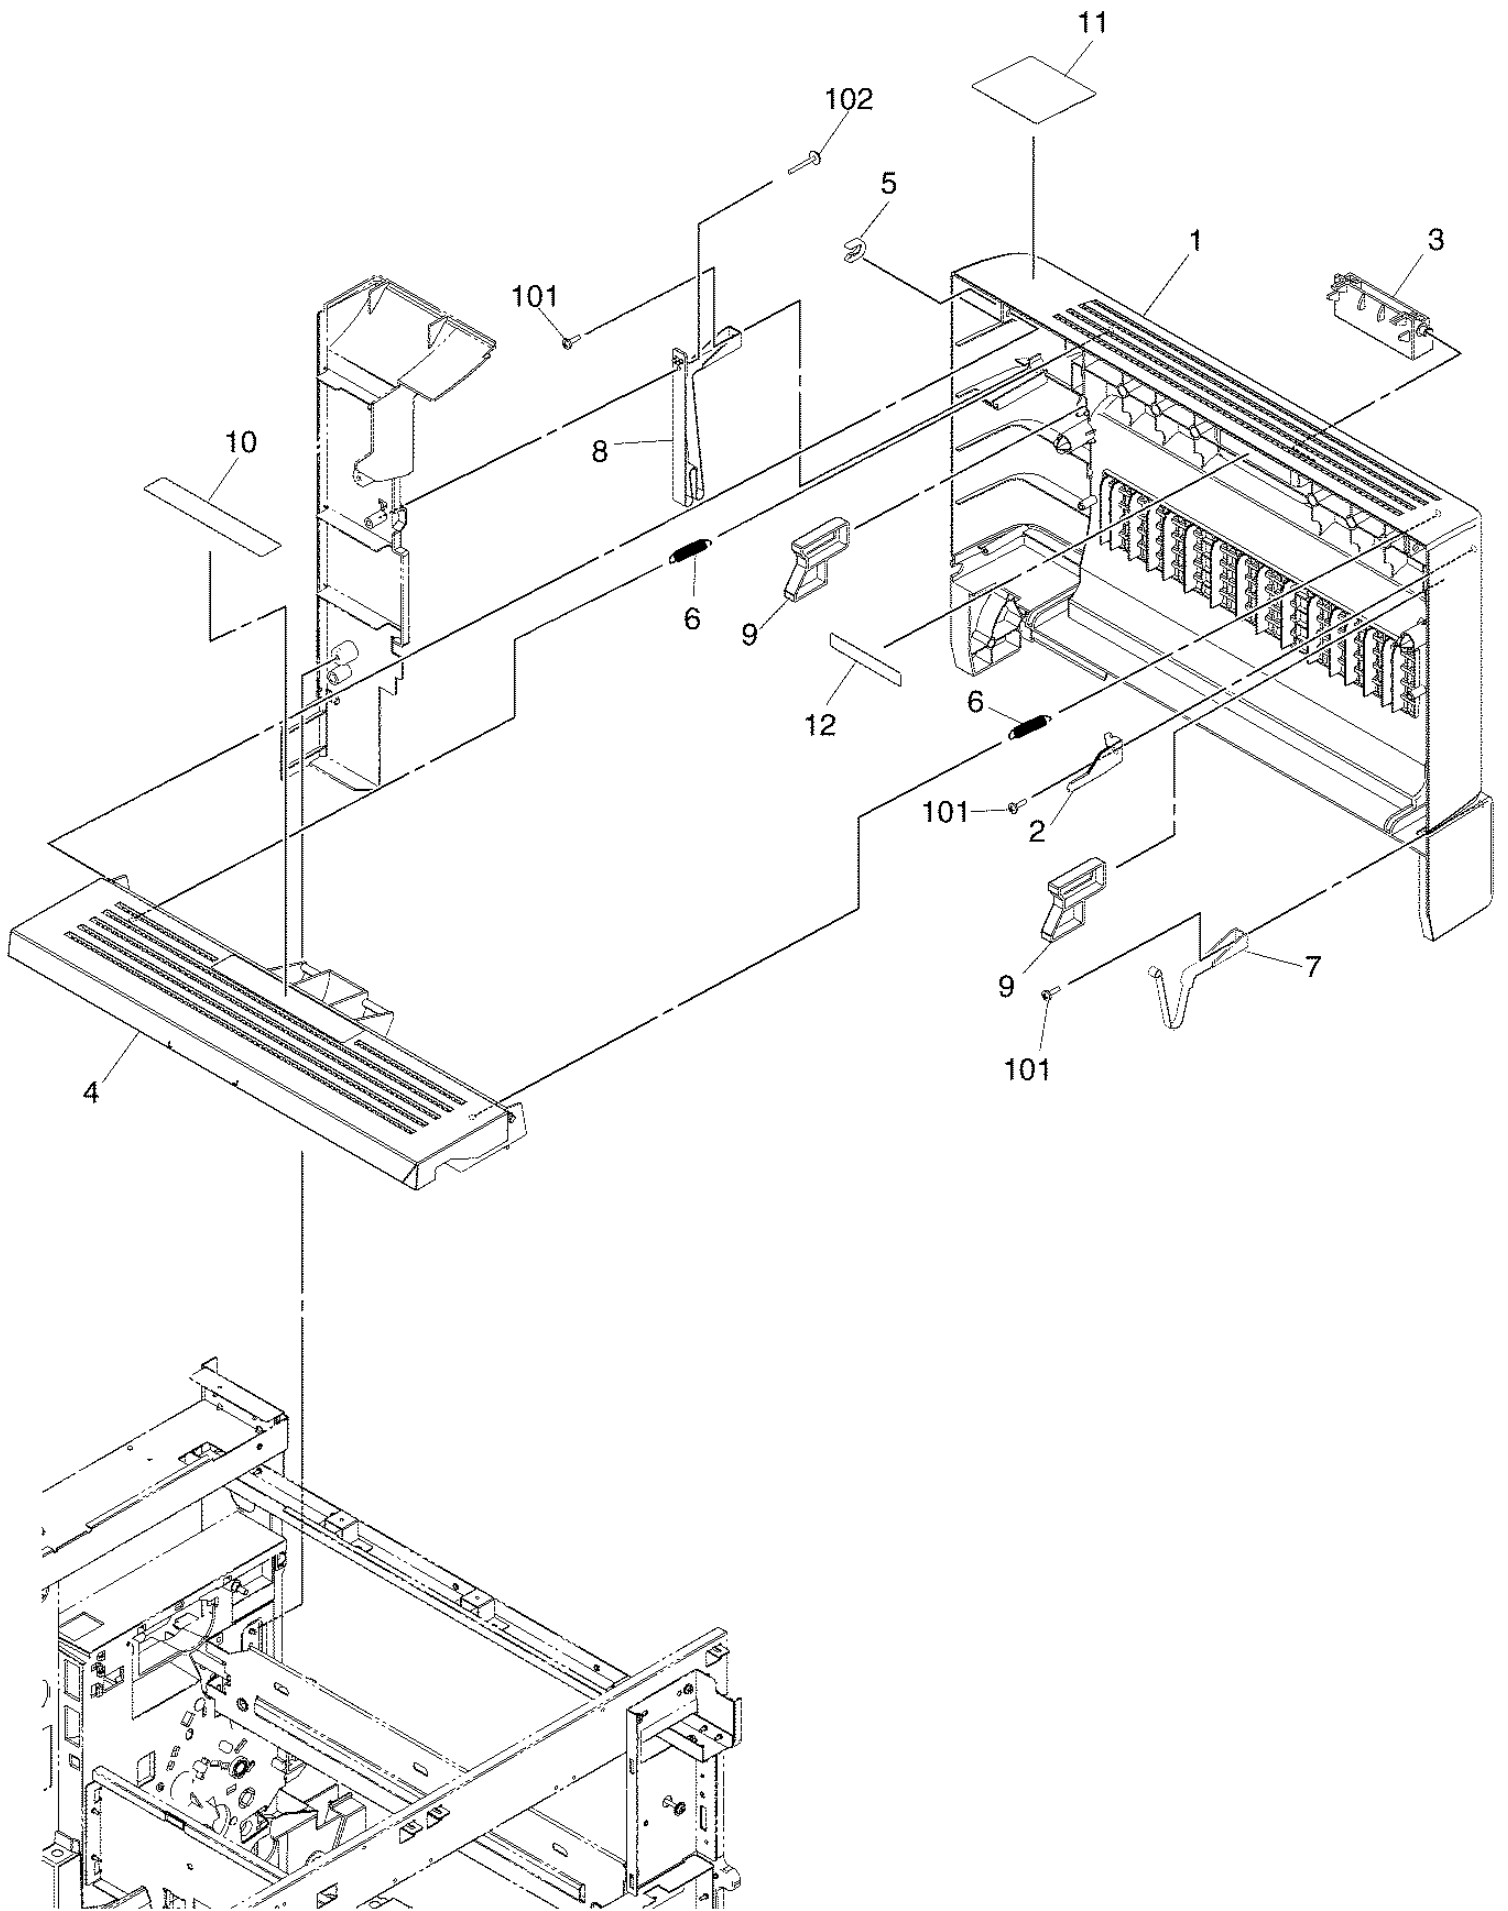

Item No.	Parts No.	Parts Name	QTY / Unit	QTY / Pack	Part remarks	Catg.	Serial No.	P	I	R	BSI No.	Change	PC Board
1	6LE56901000	CASE-ADU-280	1	1/PP									
2	6LE57000000	PUSHER-CASE-ADU-SW	1	1/P									
3	6LE56910000	LVR-OPEN-COV-SIDE	1	1/P									
4	6LE56960000	COVER-EXIT-280	1	1/PP									
5	4407972860	STOP-RING-6-5	1	5/P									
6	6LE56921000	SPG-COVER-EXIT	2	1/P									
7	6LE57011000	STOPPER-STRING-F-282	1	1/KP									
8	6LE56990000	STOPPER-STRING-R-280	1	1/P									
9	6LE56950000	PUSHER-COV-SIDE	2	1/P									
10A	6LA75470000	LBL-HOT-COV	1	1/KP	NAD,CND,ASU,SAD, ASD,AUD,MJD,ARD								
10B	6LA80732000	LBL-HOT-COV-373K	1	1/KP	KRD								
10C	6LA75503000	LBL-HOT-COV-TWD	1	1/KP	TWD								
11	6LE57020000	LBL-O-PLACE-COV-280	1	1/KP									
12	6LA82504000	LBL- W-HOT-EXIT371	1	5/KP									
101	6LA80090000	S/TPP/BID-3*8-NI	3	5/P									
102	X0-02426000	S/TPS/FPAN-3X25-ZU3	1	10/P