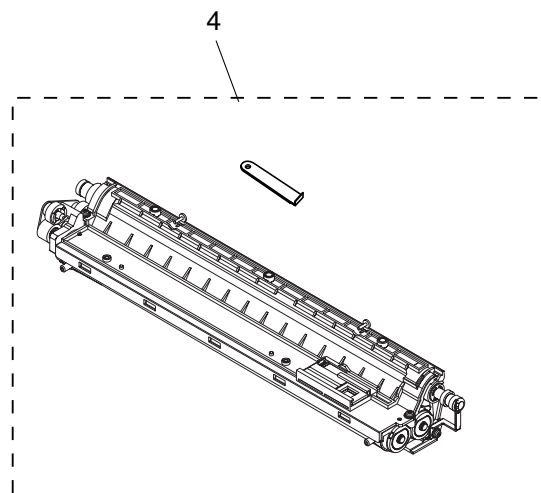

ITEM No.	PART No.	PART NAME	Q'TY / PAGE	Q'TY / PACK	P	I	R	BSI No.	TO	FROM	REMARKS
1	6LE19495000	OD-3511N	1	1/S							
2	6LA27227000	D-3511-K	1	1/S							Black
3 A	6LE19491000	D-281C-Y	1	1/S							Yellow
3 B	6LE19491100	D-281C-M	1	1/S							Magenta
3 C	6LE19491200	D-281C-C	1	1/S							Cyan
4 A	6AK00000030	PS-ZT281C-K(4)	1	SUPPLY							NAD
4 B	6AK00000034	PS-ZT281C-EK(1)	1	SUPPLY							MJD
4 C	6AG00000067	PS-ZT3511DK	1	SUPPLY							SAD,AUD,ASD
4 D	6AK00000003	PS-ZT3511DK	1	SUPPLY							SAD,AUD,ASD
4 E	6AG00000073	PS-ZT3511TK	1	SUPPLY							TWD
4 F	6AG00000069	PS-ZT3511CK	1	SUPPLY							CND
5 A	6AG00000837	PS-ZT281C-Y(4)	1	SUPPLY							NAD
5 B	6AG00000843	PS-ZT281C-EY(1)	1	SUPPLY							MJD
5 C	6AG00000053	PS-ZT3511DY	1	SUPPLY							SAD,AUD,ASD
5 D	6AG00000074	PS-ZT3511TY	1	SUPPLY							TWD
5 E	6AG00000070	PS-ZT3511CY	1	SUPPLY							CND
5 F	6AG00000838	PS-ZT281C-M(4)	1	SUPPLY							NAD
5 G	6AG00000844	PS-ZT281C-EM(1)	1	SUPPLY							MJD
5 H	6AG00000054	PS-ZT3511DM	1	SUPPLY							SAD,AUD,ASD
5 I	6AG00000075	PS-ZT3511TM	1	SUPPLY							TWD
5 J	6AG00000071	PS-ZT3511CM	1	SUPPLY							CND
5 K	6AG00000839	PS-ZT281C-C(4)	1	SUPPLY							NAD
5 L	6AG00000845	PS-ZT281C-EC(1)	1	SUPPLY							MJD
5 M	6AG00000055	PS-ZT3511DC	1	SUPPLY							SAD,AUD,ASD
5 N	6AG00000076	PS-ZT3511TC	1	SUPPLY							TWD
5 O	6AG00000072	PS-ZT3511CC	1	SUPPLY							CND
6 A	6AR00000229	PS-TB-281C	1	SUPPLY							Except MJD,CND
6 B	6AR00000230	PS-TB-281C-E	1	SUPPLY							MJD
6 C	6AR00000231	PS-TB-281C-C	1	SUPPLY							CND
7 A	6AG00000825	KA-3511PC	1	SUPPLY							Except CND
7 B	6AG00000826	KA-3511PC-C	1	SUPPLY							CND
8 A	6AR00000056	MY-1021	1	SUPPLY							Except CND
8 C	6AR00000058	MY-1021-C	1	SUPPLY							CND
9 A	6AR00000059	KK-3511	1	SUPPLY							EXCEPT CND
9 B	6AR00000061	KK-3511-C	1	SUPPLY							CND
10 A	6AR00000062	MF-3511U	1	SUPPLY							NAD
10 B	6AR00000063	MF-3511E	1	SUPPLY							MJD
11	6A000000616	GC-1181	1	SUPPLY							Memory (128MB)
12	6A000000601	GC-1230	1	SUPPLY							Memory (512MB)
13	66089914	GF-1140	1	SUPPLY							Parallel Interface Kit
14	6A000000107	GQ-1010	1								
15	6A000000108	GQ-1020	1	SUPPLY							
16	6A000000473	GP-1060	1	SUPPLY							Data Overwrite Kit
21	6LA47822000	COVER-F-SKIRT-PFP	1	1/P