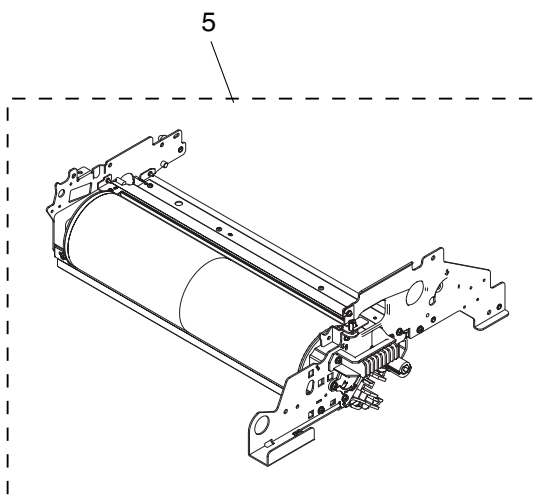

ITEM No.	PART No.	PART NAME	Q'TY / PAGE	Q'TY / PACK	P	I	R	BSI No.	TO	FROM	REMARKS
1	6LE19495000	OD-3511N	1	1/S							
2	6LA27227000	D-3511-K	1	1/S							Black
3 A	6LE19491000	D-281C-Y	1	1/S							Yellow
3 B	6LE19491100	D-281C-M	1	1/S							Magenta
3 C	6LE19491200	D-281C-C	1	1/S							Cyan
4 A	6AK00000030	PS-ZT281C-K(4)	1	SUPPLY							NAD
4 B	6AK00000034	PS-ZT281C-EK(1)	1	SUPPLY							MJD
4 C	6AG00000067	PS-ZT3511DK	1	SUPPLY							SAD,AUD,ASD
4 D	6AK00000003	PS-ZT3511DK	1	SUPPLY							SAD,AUD,ASD
4 E	6AG00000073	PS-ZT3511TK	1	SUPPLY							TWD
4 F	6AG00000069	PS-ZT3511CK	1	SUPPLY							CND
5 A	6AG00000837	PS-ZT281C-Y(4)	1	SUPPLY							NAD
5 B	6AG00000843	PS-ZT281C-EY(1)	1	SUPPLY							MJD
5 C	6AG00000053	PS-ZT3511DY	1	SUPPLY							SAD,AUD,ASD
5 D	6AG00000074	PS-ZT3511TY	1	SUPPLY							TWD
5 E	6AG00000070	PS-ZT3511CY	1	SUPPLY							CND
5 F	6AG00000838	PS-ZT281C-M(4)	1	SUPPLY							NAD
5 G	6AG00000844	PS-ZT281C-EM(1)	1	SUPPLY							MJD
5 H	6AG00000054	PS-ZT3511DM	1	SUPPLY							SAD,AUD,ASD
5 I	6AG00000075	PS-ZT3511TM	1	SUPPLY							TWD
5 J	6AG00000071	PS-ZT3511CM	1	SUPPLY							CND
5 K	6AG00000839	PS-ZT281C-C(4)	1	SUPPLY							NAD
5 L	6AG00000845	PS-ZT281C-EC(1)	1	SUPPLY							MJD
5 M	6AG00000055	PS-ZT3511DC	1	SUPPLY							SAD,AUD,ASD
5 N	6AG00000076	PS-ZT3511TC	1	SUPPLY							TWD
5 O	6AG00000072	PS-ZT3511CC	1	SUPPLY							CND
6 A	6AR00000229	PS-TB-281C	1	SUPPLY							Except MJD,CND
6 B	6AR00000230	PS-TB-281C-E	1	SUPPLY							MJD
6 C	6AR00000231	PS-TB-281C-C	1	SUPPLY							CND
7 A	6AG00000825	KA-3511PC	1	SUPPLY							Except CND
7 B	6AG00000826	KA-3511PC-C	1	SUPPLY							CND
8 A	6AR00000056	MY-1021	1	SUPPLY							Except CND
8 C	6AR00000058	MY-1021-C	1	SUPPLY							CND
9 A	6AR00000059	KK-3511	1	SUPPLY							EXCEPT CND
9 B	6AR00000061	KK-3511-C	1	SUPPLY							CND
10 A	6AR00000062	MF-3511U	1	SUPPLY							NAD
10 B	6AR00000063	MF-3511E	1	SUPPLY							MJD
11	6A000000616	GC-1181	1	SUPPLY							Memory (128MB)
12	6A000000601	GC-1230	1	SUPPLY							Memory (512MB)
13	66089914	GF-1140	1	SUPPLY							Parallel Interface Kit
14	6A000000107	GQ-1010	1								
15	6A000000108	GQ-1020	1	SUPPLY							
16	6A000000473	GP-1060	1	SUPPLY							Data Overwrite Kit
21	6LA47822000	COVER-F-SKIRT-PFP	1	1/P