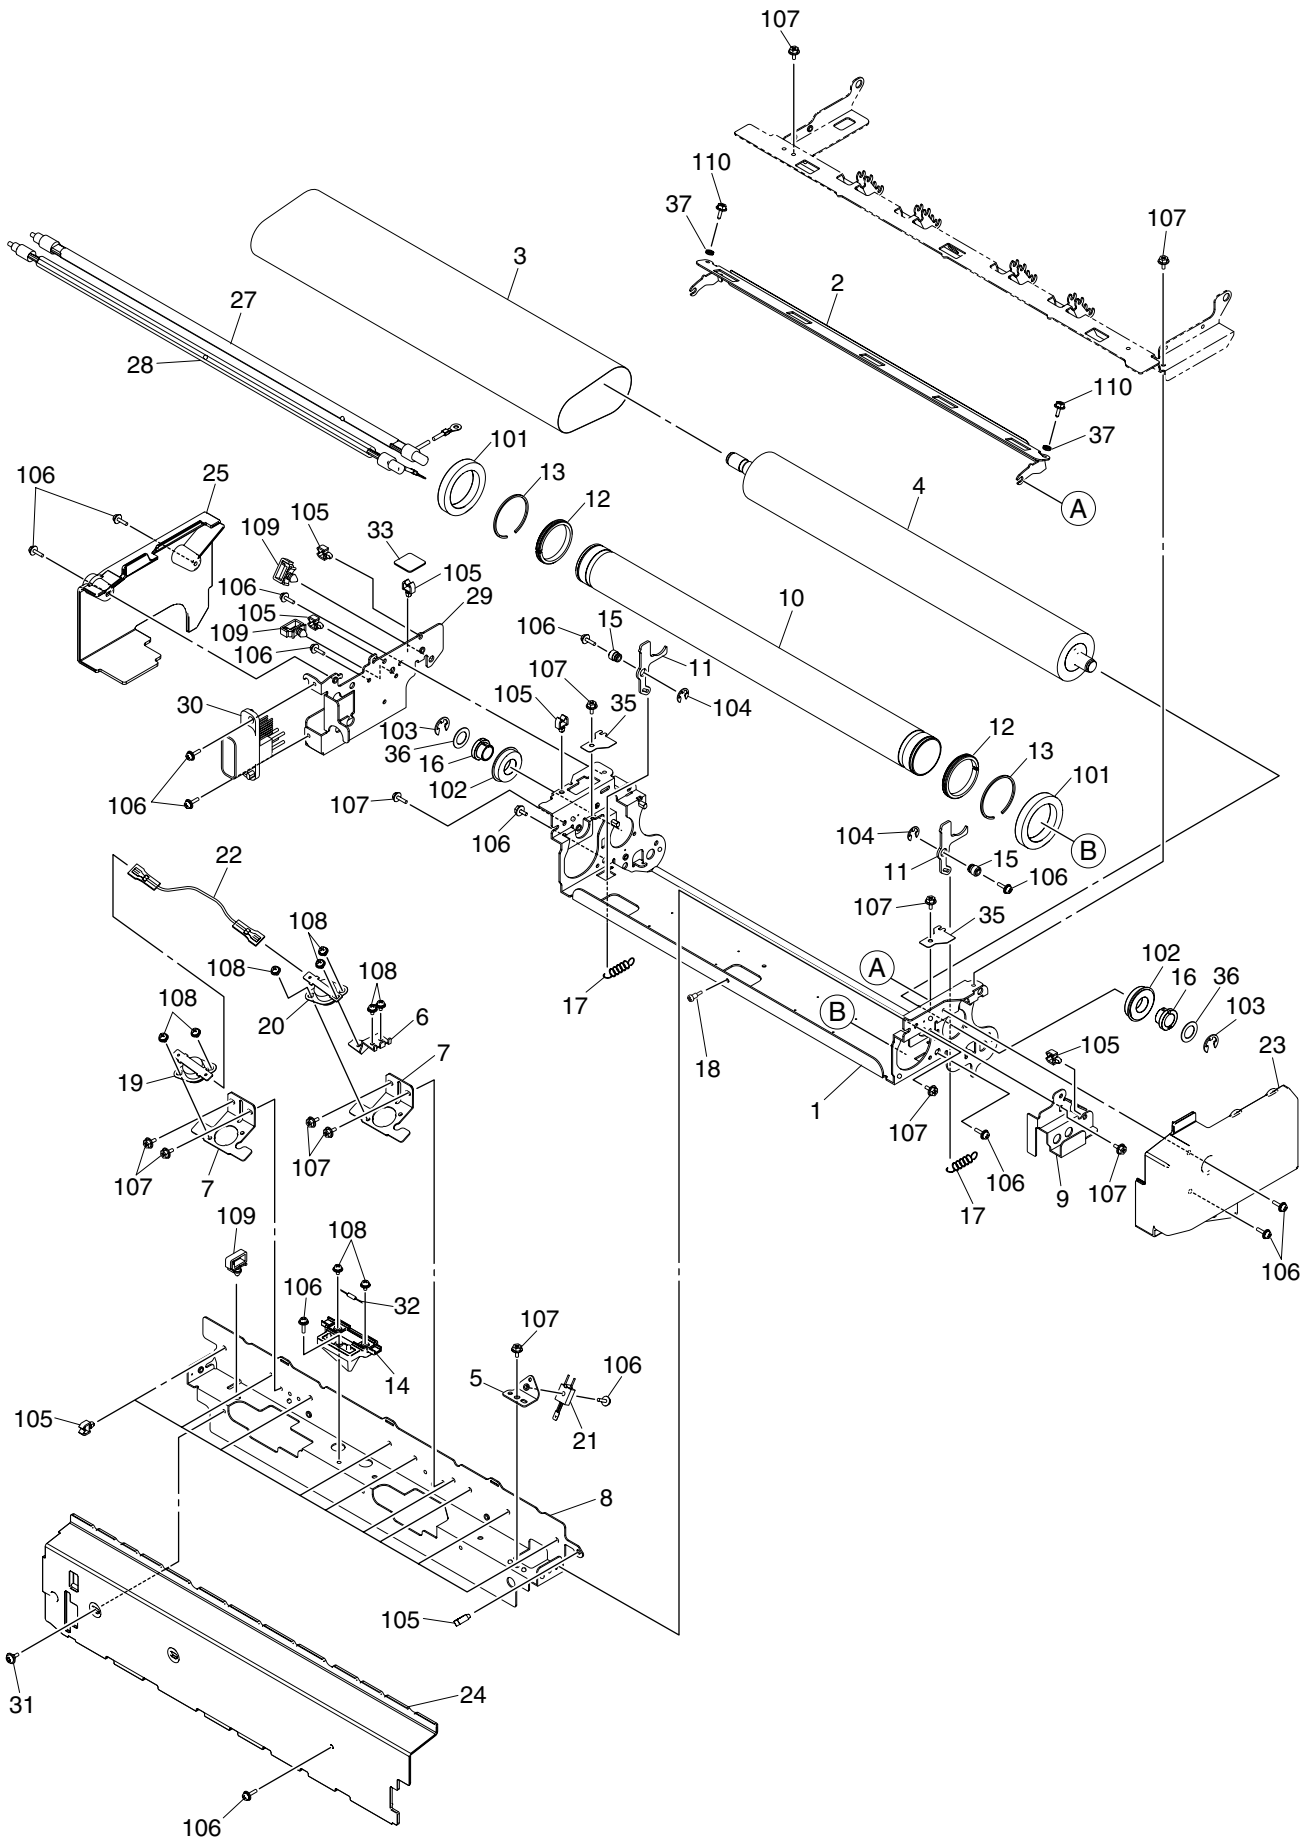

ITEM No.	PART No.	PART NAME	Q'TY / PAGE	Q'TY / PACK	P	I	R	BSI No.	TO	FROM	REMARKS
1	6LE25870000	ASYS-FRAME-FUS	1	1/D							
2	6LE25962000	ASYS-SEP-AJ6	1	1/P							
3	6LE94751000	BT-FC350FU	1	1/S							
4	6LE94752000	FR-FC35-U	1	1/S							
5	6LE25893000	BRKT-FUS-SEN-B	1	1/P							
6	6LE25892000	BRKT-THRM-LAMP	1	1/P							
7	6LE25887000	BRKT-HR-TMS	2	1/P							
8	6LE25896000	BRKT-FUS-ELC	1	1/P							
9	6LE25889000	BRKT-LAMP-F	1	1/P							
10	6LE25800000	ROLL-HT	1	1/C							
11	6LE25809000	BRKT-TEN-SP	2	1/P							
12	6LE25801000	COLLAR-HR-T1	2	1/P							
13	6LE25846000	CRR-HR-CLR-K2	2	1/P							
14	6LE06723000	K-HLD-THERMO	1	1/P							
15	6LE25834000	STUD-TEN-SP	2	1/P							
16	6LE25822000	BUSH-FUS-FR	2	1/P							
17	6LE25853000	SPG-E-FUS-HR	2	1/P							
18	6LA08933000	SCREW-CON-DEV-V	1	10/P							
19	6LE29439000	THRMST-HTR1-380	1	1/C							
20	6LE29440000	THRMST-HTR2-380	1	1/C							
21	6LE29354000	THMS-FUS-BELT-E-380	1	1/C							
22	6LE29346000	HRNS-FUS-HTR-C-380	1	1/P							
23	6LE25915000	COVER-FUS-F	1	1/P							
24	6LE25914000	COVER-FUS-B	1	1/P							
25	6LE25916000	COVER-FUS-R	1	1/P							
27 A	6LE25860000	LAMP-C-115-K2	1	1/C							NAD,SAD
27 B	6LE25863000	LAMP-C-230-K2	1	1/C							MJD,ASD,AUD,ASU,ARD
28 A	6LE25861000	LAMP-S-115-K2	1	1/C							NAD,SAD
28 B	6LE25864000	LAMP-S-230-K2	1	1/C							MJD,ASD,AUD,ASU,ARD
29	6LE25877000	BRKT-LAMP-R	1	1/P							
30	6LE29344000	HRNS-DRW-AC-380	1	1/P							
31	6LA08937000	SCREW-BKT-DEV	1	10/P							
32	6LE29464000	SNSR-FUS-380	1	1/C							
33	6LE25957000	SHEET-FUS-HNS	1	5/P							
35	6LE25964000	SPL-ADJ-SEP	2	1/P							
36	6LE25970000	WASHER-FUSER	2	5/P							
37	6LE25967000	SPC-C-SEP-ADJ	2	5/P							
101	F0-01362000	6806ZZS1C4KZ	2	1/P							
102	F0-01552000	6901ZZNSRS1C4KZ	2	1/P							
103	X0-00968000	RR/E-7-SS	2	10/P							
104	X0-00966000	RR/E-5-SS	2	10/P							
105	F0-00270000	UAMS-05L-0-46	15	10/P							
106	X0-00094000	S/PAN/SWWP-M3X10-NI	13	10/P							
107	X0-02230000	S/FHEXM-M3X6-NI	12	10/P							
108	X0-00050000	S/PAN/SWWP-M3X5-NI	9	10/P							
109	F0-00032000	PLWS-1-46B	3	5/P							
110	X0-02420000	S/TPS/FHEXM/R-3X8-ZU3	2	10/P