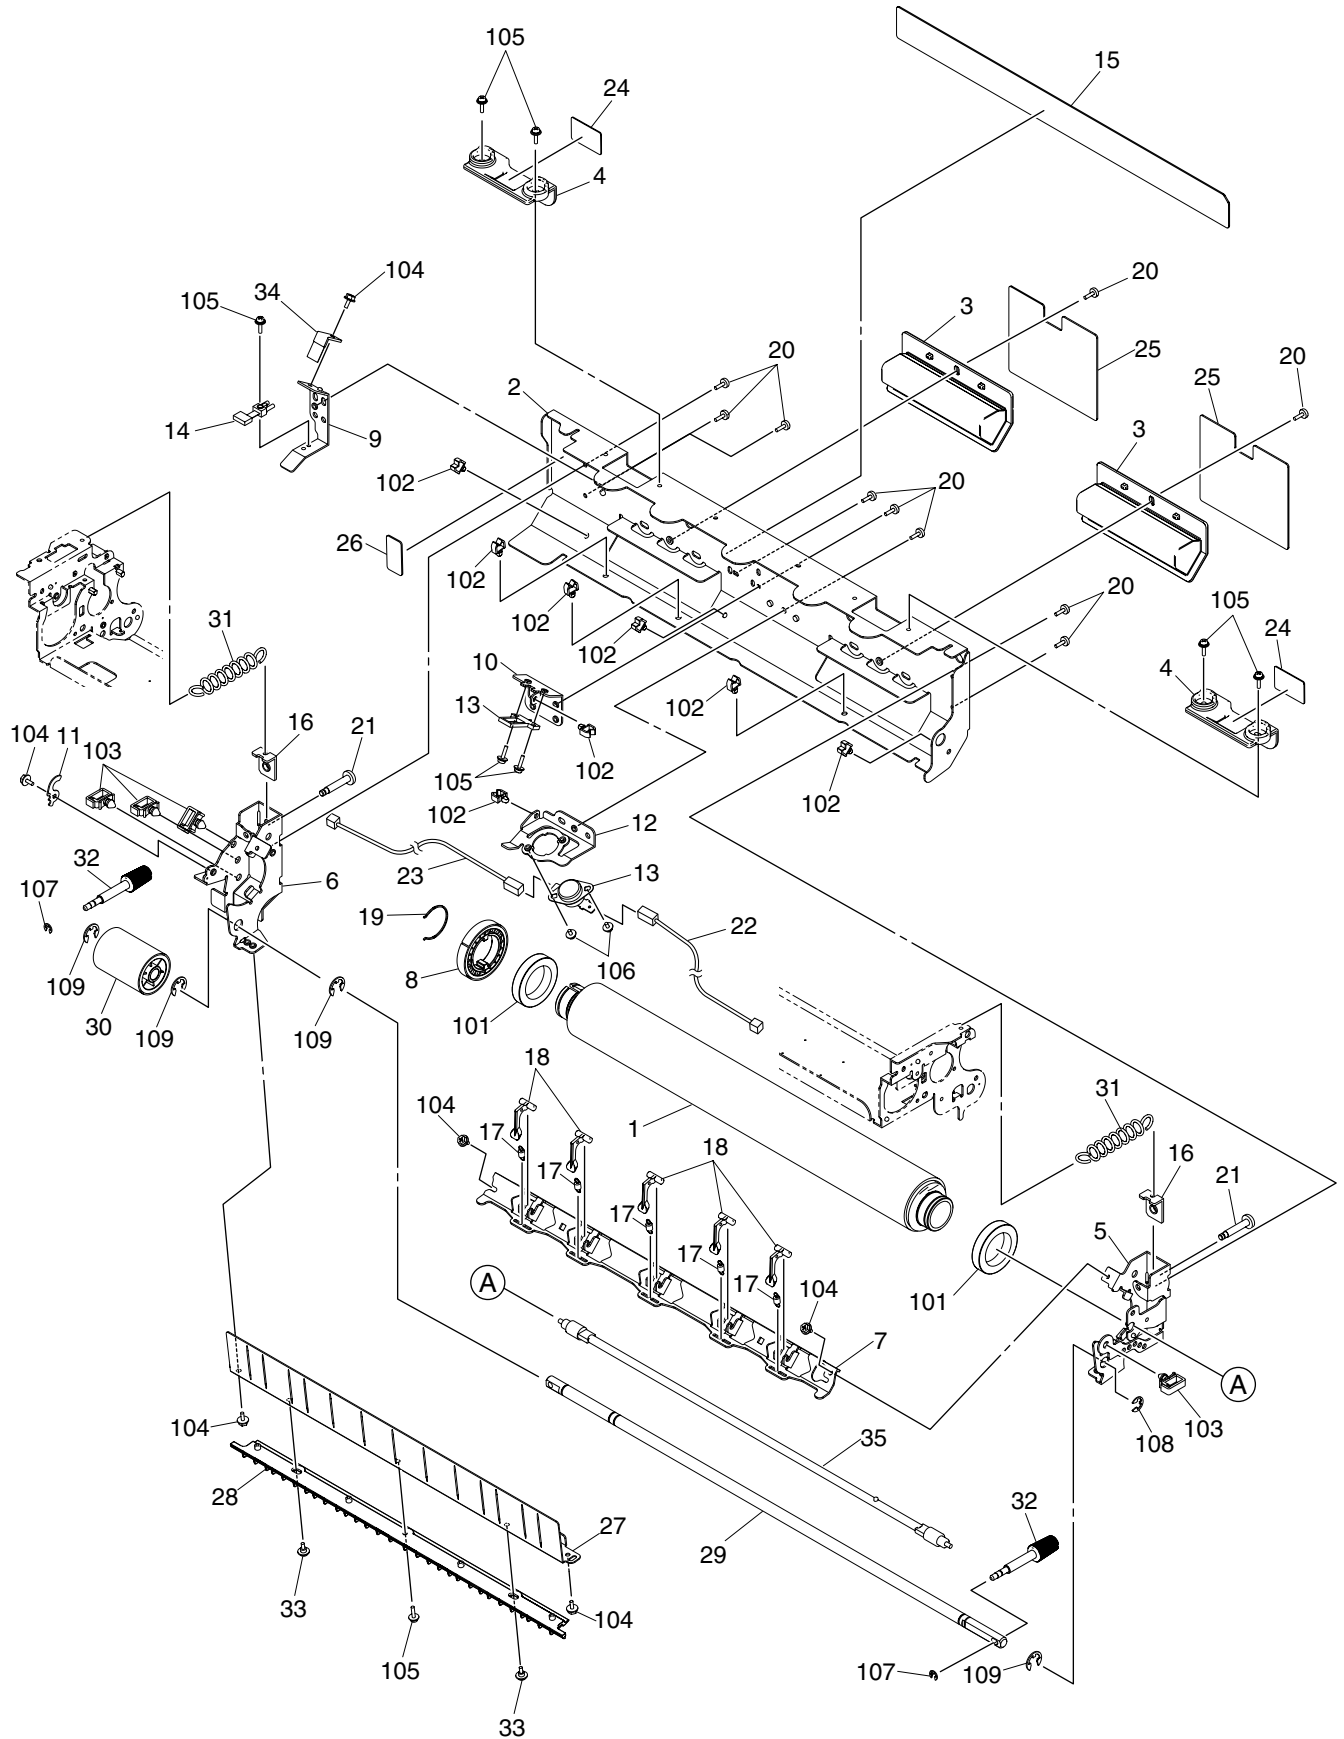

ITEM No.	PART No.	PART NAME	Q'TY / PAGE	Q'TY / PACK	P	I	R	BSI No.	TO	FROM	REMARKS
1	6LE94753000	HR-FC35-L	1	1/S							
2	6LE25884000	COVER-PR	1	1/P							
3	6LE25917000	COV-HAND-FUS-L	2	1/P							
4	6LE25918000	COV-HAND-FUS-U	2	1/P							
5	6LE25812000	BRKT-PR-F	1	1/P							
6	6LE25876000	BRKT-PR-R	1	1/P							
7	6LE25899000	BRKT-SCRIP-PR-K2	1	1/P							
8	6LE25927000	GEAR-10S040-FUS	1	1/P							
9	6LE25888000	BRKT-PR-THM	1	1/P							
10	6LE25891000	BRKT-PR-SEN-NT	1	1/P							
11	6LE25885000	BRKT-LAMP-HLD	1	1/P							
12	6LE25883000	BRKT-PR-ELEC-K2	1	1/P							
13	6LE29433000	THRMST-PRS-380	1	1/C							
14	6LE29353000	THMS-PRS-380	1	1/C							
15	6LE25924000	SHEET-FUS-HOT	1	1/KP							
16	6LE25814000	BRKT-PR-SPR	2	1/P							
17	6LE25949000	SPG-E-SCRIP-F380	5	1/P							
18	6LA36256000	SCRAPR-FUS-350	5	5/P							
19	44217749000	SPR-PRESS-BRG	1	5/P							
20	6LE25946000	SCREW-FUS-3X8-S	10	10/P							
21	6LE25871000	SCREW-PR-SPR	2	5/P							
22	6LE29349000	HRNS-FUS-PRS-F-380	1	1/P							
23	6LE29348000	HRNS-FUS-PRS-R-380	1	1/P							
24	6LE25951000	SHEET-FUS-U	2	5/P							
25	6LE25952000	SHEET-FUS-L	2	1/KP							
26	6LE25959000	SHEET-FUS-HNS-2	1	5/P							
27	6LE25811000	GUIDE-ENT-PR	1	1/P							
28	6LE25920000	GUIDE-ENT-FUS	1	1/P							
29	6LE25810000	SHAFT-FUS-8	1	1/P							
30	6LE25912000	GEAR-10S-29-2	1	1/P							
31	6LE25852000	SPG-E-FUS-PR	2	1/P							
32	6LE25894000	SCREW-SFT-8	2	1/P							
33	6LA08937000	SCREW-BKT-DEV	2	10/P							
34	6LE06670000	BRUSH-FUSER	1	1/C							
35 A	6LE25859000	LAMP-PR-115-K2	1	1/C							NAD,SAD
35 B	6LE25862000	LAMP-PR-230-K2	1	1/C							MJD,ASD,AUD,ASU,ARD
101	F0-01361000	6805ZZS1C4KZ	2	1/P							
102	F0-00270000	UAMS-05L-0-46	8	10/P							
103	F0-00032000	PLWS-1-46B	4	5/P							
104	X0-02230000	S/FHEXM-M3X6-NI	6	10/P							
105	X0-00094000	S/PAN/SWWP-M3X10-NI	8	10/P							
106	X0-00050000	S/PAN/SWWP-M3X5-NI	2	10/P							
107	X0-00964000	RR/E-3-SS	2	10/P							
108	X0-00966000	RR/E-5-SS	1	10/P							
109	X0-00968000	RR/E-7-SS	4	10/P