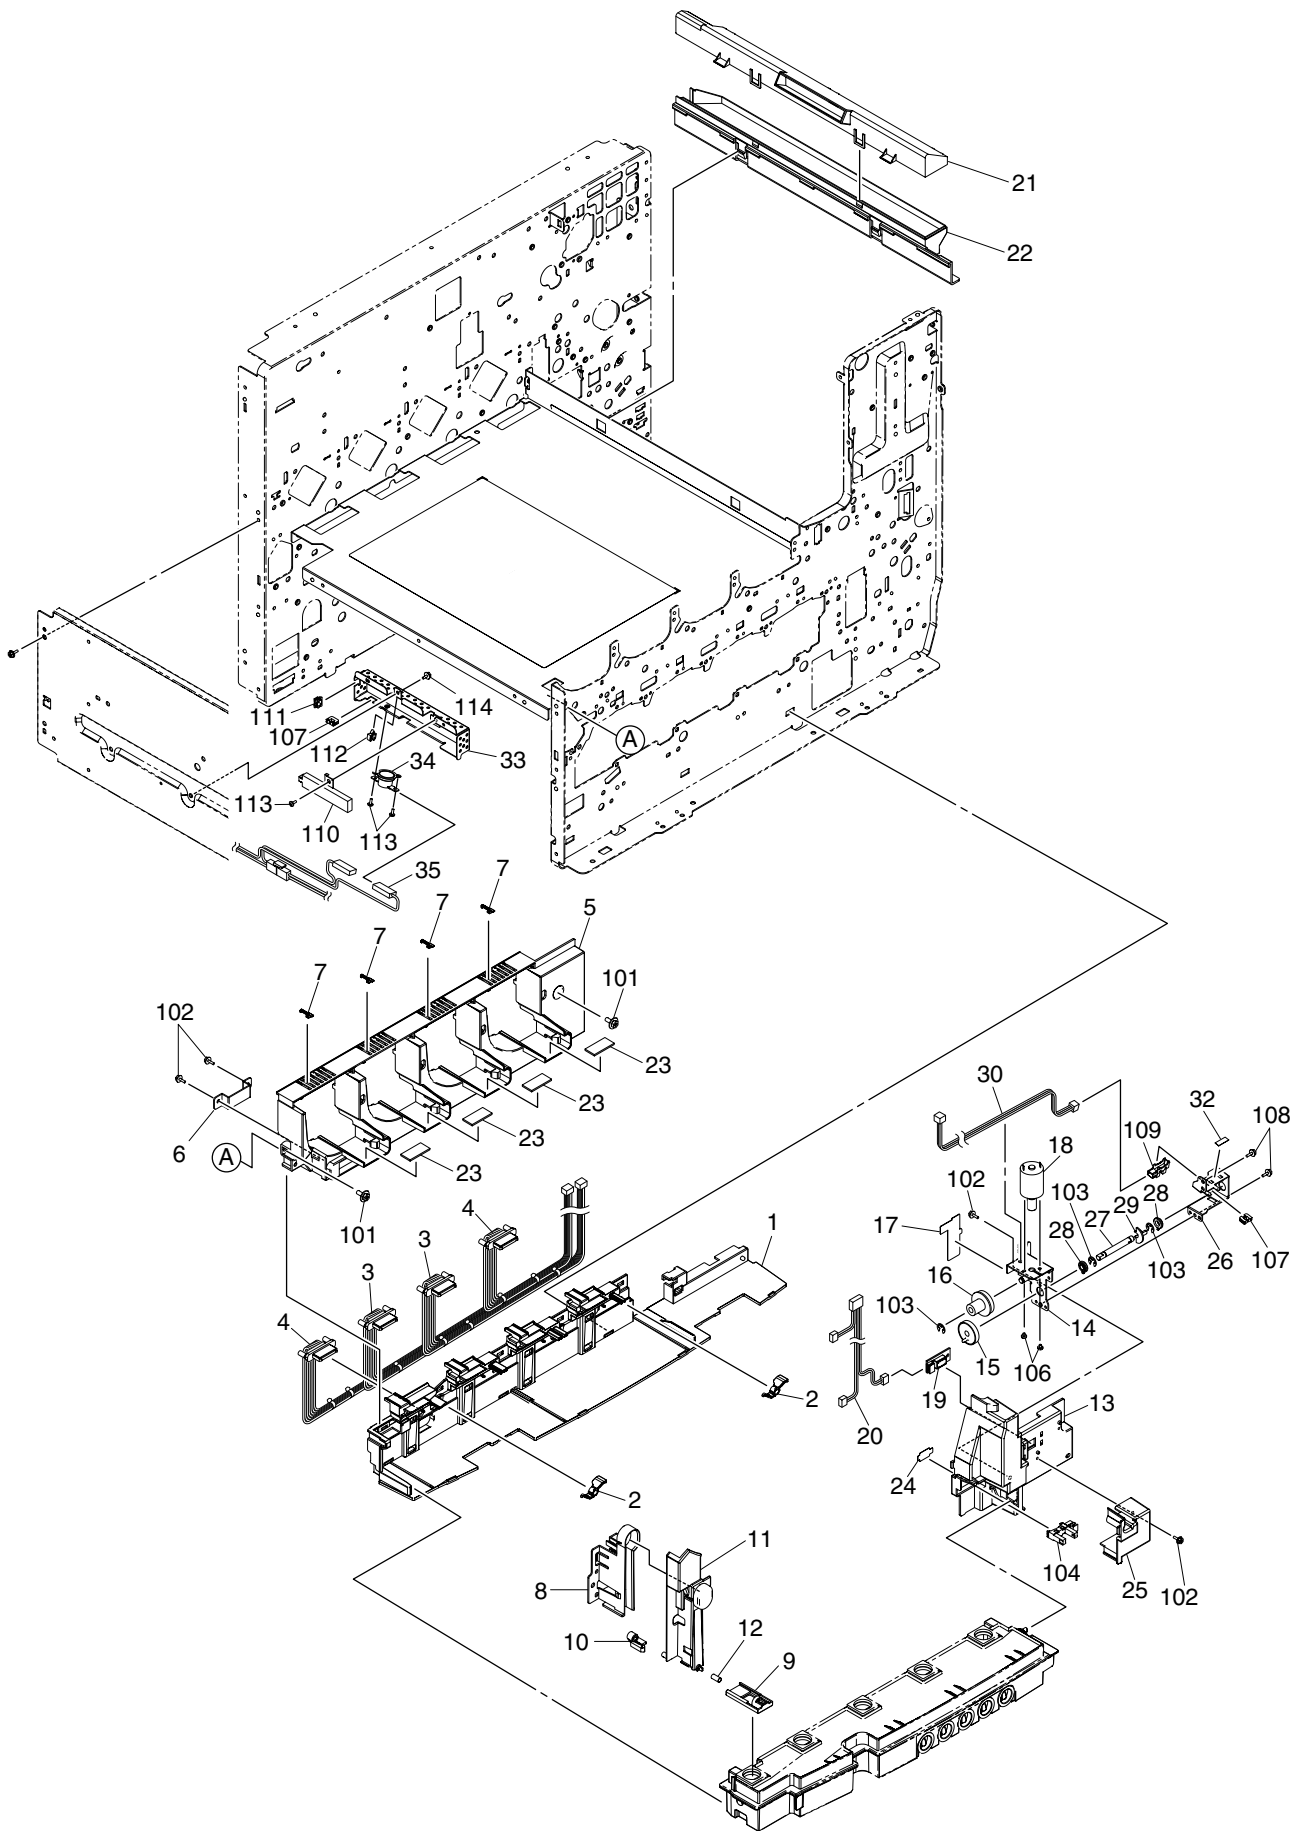

ITEM No.	PART No.	PART NAME	Q'TY / PAGE	Q'TY / PACK	P	I	R	BSI No.	TO	FROM	REMARKS
1	6LE23105000	CASE-CLNR-DRUM-380	1	1/PP							
2	6LE23117000	SEAL-BLADE-BCK	2	5/P							
3	6LE23114000	SHEET-CASE-CLNR-AUGER	1	1/KP							
4	6LE23131000	SEAL-WASTE-TNR	1	5/P							
5	6LE23107000	GEAR-8S23-4-AUGER	1	1/P							
6	6LE42524000	BUSH-4-CLN-TBU-F	2	5/P							
7	6LE23106000	AUGER-CLNR-DRUM-380	1	1/KP							
8	6LE23613000	ASYB-WASTE-TNR-DUCT	1	1/P							
9	6LE23181000	CAM-WASTE-DUCT	1	1/P							
10	6LE23180000	CLNR-WASTE-DUCT	1	1/P							
11	6LE23612000	ASYS-DUCT-WASTE-TNR-F	1	1/P							
12	6LE23123000	RRG-2R65X7XR5-PS	1	5/P							
13	6LE23112000	SPG-C-BIAS-BLADE-DRUM	1	5/P							
14	6LE23109000	HLDR-BLADE-DRUM-380	1	1/P							
15	6LE23111000	SPG-F-BIAS-BLADE-DRUM	1	1/P							
16	6LE94750000	BL-FC35D	1	1/S							
18	6LE23110000	SPG-E-3R9XR4X13-BLADE	2	1/P							
19	6LE23115000	SEAL-BLADE-SIDE-F	1	1/P							
20	6LE23116000	SEAL-BLADE-SIDE-R	1	1/P							
21	6LE23210000	BLADE-REC-DRUM-380-C	1	1/KP							
22	6LE23228000	SEAL-DRUM-F	1	1/KP							
23	6LE23229000	SEAL-DRUM-F-S	1	5/P							
24	6LE23220000	SLEEVE-DRUM-SHAFT	1	1/P							
25	6LE23121000	RTNR-DRUM-SHAFT	1	1/P							
26	6LE23621000	ASYB-SHAFT-DRUM	1	1/PP							
27	6LE23211000	TAP-CONDUCT	1	5/P							
101	X0-00426000	S/BID-M3X4-NI	3	10/P							
102	F0-01370000	608ZMZ2MTLY13	1	1/P							