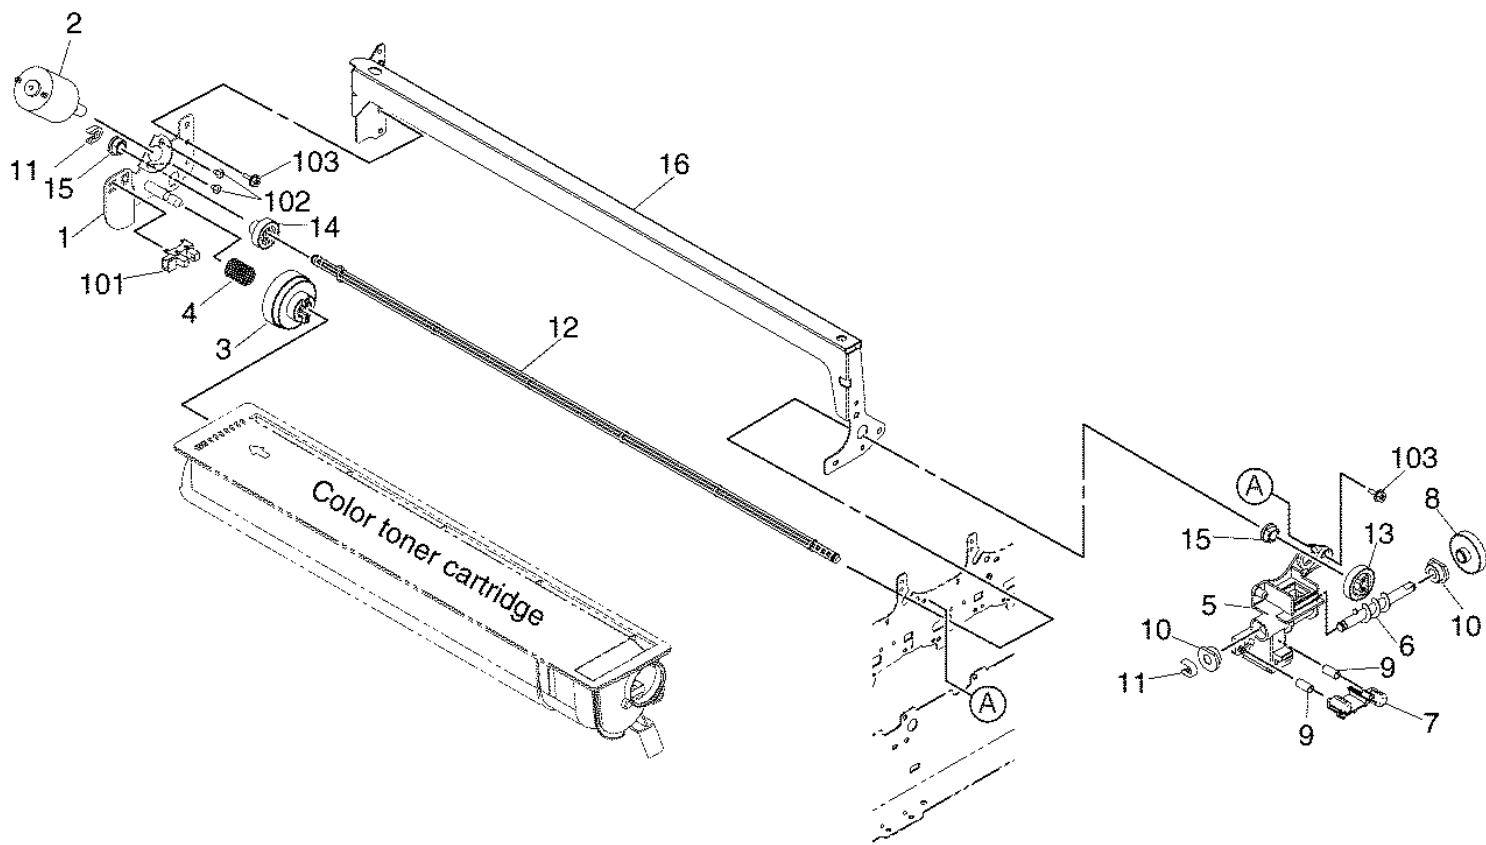

Item No.	Parts No.	Parts Name	QTY / Unit	QTY / Pack	Part remarks	Catg.	Serial No.	P	I	R	BSI No.	Change	PC Board
1	6LE23711000	COVER-INNR-PU	1	1/PP									
2	6LE23713000	LEVER-WASTE-SHUT	2	1/P									
3	6LE29717000	HRNS-MCEPU-380	1	1/P									
4	6LE29715000	HRNS-YKEPU-380	1	1/P									
5	6LE28719000	COVER-INFRT-380D	1	1/PP									
6	6LE21710000	PLATE-MG	1	1/P									
7	6LE28727000	KEY-EUDJ-F380	4	1/P									
8	6LE28822000	ASYS-DUCT-TBU	1	1/PP									
9	6LE28754000	ASYS-SHUT-UTNR	1	1/P									
12	6LE28738000	SPG-C-SHUT-TNR-CR	1	1/P									
13	6LE28771000	COVER-UMTR-380	1	1/P									
14	6LE28775000	ASYS-BRKT-UMTR-380	1	1/P									
15	6LE28773000	GEAR-10S24-6-CPL	1	1/P									
16	6LE28774000	GEAR-8H14_10S24-6	1	1/P									
17	6LE28788000	SHEET-UMTR	1	1/P									
18	6LE22603000	ASYS-MOTR-SHUT-380	1	1/C									
19	6LA89109000	SNSR-THS-371	1	1/C									
20	6LE29610000	HRNS-UMTR-380	1	1/P									
21	6LE22650000	ASYS-DUCT-TNR-UPR	1	1/P									
22	6LE22505000	DUCT-TNR-LWR	1	1/PP									
23	6LE28816000	SEAL-COVIN-380	4	1/P									
24	6LE28797000	SHEET-SNR-LG	1	5/P									
25	6LE28812000	COV-UMTR-SNR	1	1/P									
26	6LE28810000	BRKT-UMTR-SNR	1	1/P									
27	6LE28811000	SHAFT-UMTR-SNR	1	1/P									
28	6LE28806000	BUSH-6X10X3R2F-POM	2	5/P									
29	6LE28807000	ACTR-U-PADL-SNR	1	1/P									
30	6LE29735000	HRNS-UMTLCK-380	1	1/P									
32	44201543000	MYLAR-SW-RGST-2	1	5/P									
33A	6LE22882000	BRKT-DH-EXIT-380	1	1/P	ASD,AUD,ASU,SAD,ARD							To: 33A-1	
33A-1	6LE22882000	BRKT-DH-EXIT-380	1	1/P	ASD,AUD,ASU,SAD,ARD,CND			-	-	-	G06G039	To: 33A-2	
33A-2	6LE22882000	BRKT-DH-EXIT-380	1	1/P	ASD,AUD,ASU,SAD,ARD,CND,KRD			-	-	-	G06H098	From: 33A-1	
34A	6LE71198000	THRMST-CS-7SA	1	1/C	ASD,AUD,ASU,SAD,ARD							To: 34A-1	
34A-1	6LE71198000	THRMST-CS-7SA	1	1/C	ASD,AUD,ASU,SAD,ARD,CND			-	-	-	G06G039	To: 34A-2	
34A-2	6LE71198000	THRMST-CS-7SA	1	1/C	ASD,AUD,ASU,SAD,ARD,CND,KRD			-	-	-	G06H098	From: 34A-1	
35A	6LE29741000	HRNS-DHT-EXIT-380	1	1/P	ASD,AUD,ASU,SAD,ARD							To: 35A-1	
35A-1	6LE29741000	HRNS-DHT-EXIT-380	1	1/P	ASD,AUD,ASU,SAD,ARD,CND			-	-	-	G06G039	To: 35A-2	
35A-2	6LE29741000	HRNS-DHT-EXIT-380	1	1/P	ASD,AUD,ASU,SAD,ARD,CND,KRD			-	-	-	G06H098	From: 35A-1	
101	X0-02421000	S/TPS/FHEXM/R-4X8-ZU3	22	10/P									
102	X0-02247000	S/TPP/FHEXM-3X8-NI	4	10/P									
103	X0-00966000	RR/E-5-SS	3	10/P									
104	C0-13512000	LG285L2-R	1	1/C									
106	X0-02112000	S/PAN-M3X3-NI	2	10/P									
107A	F0-00120000	ES-0505	2	5/P	ASD,AUD,ASU,SAD,ARD							To: 107A-1