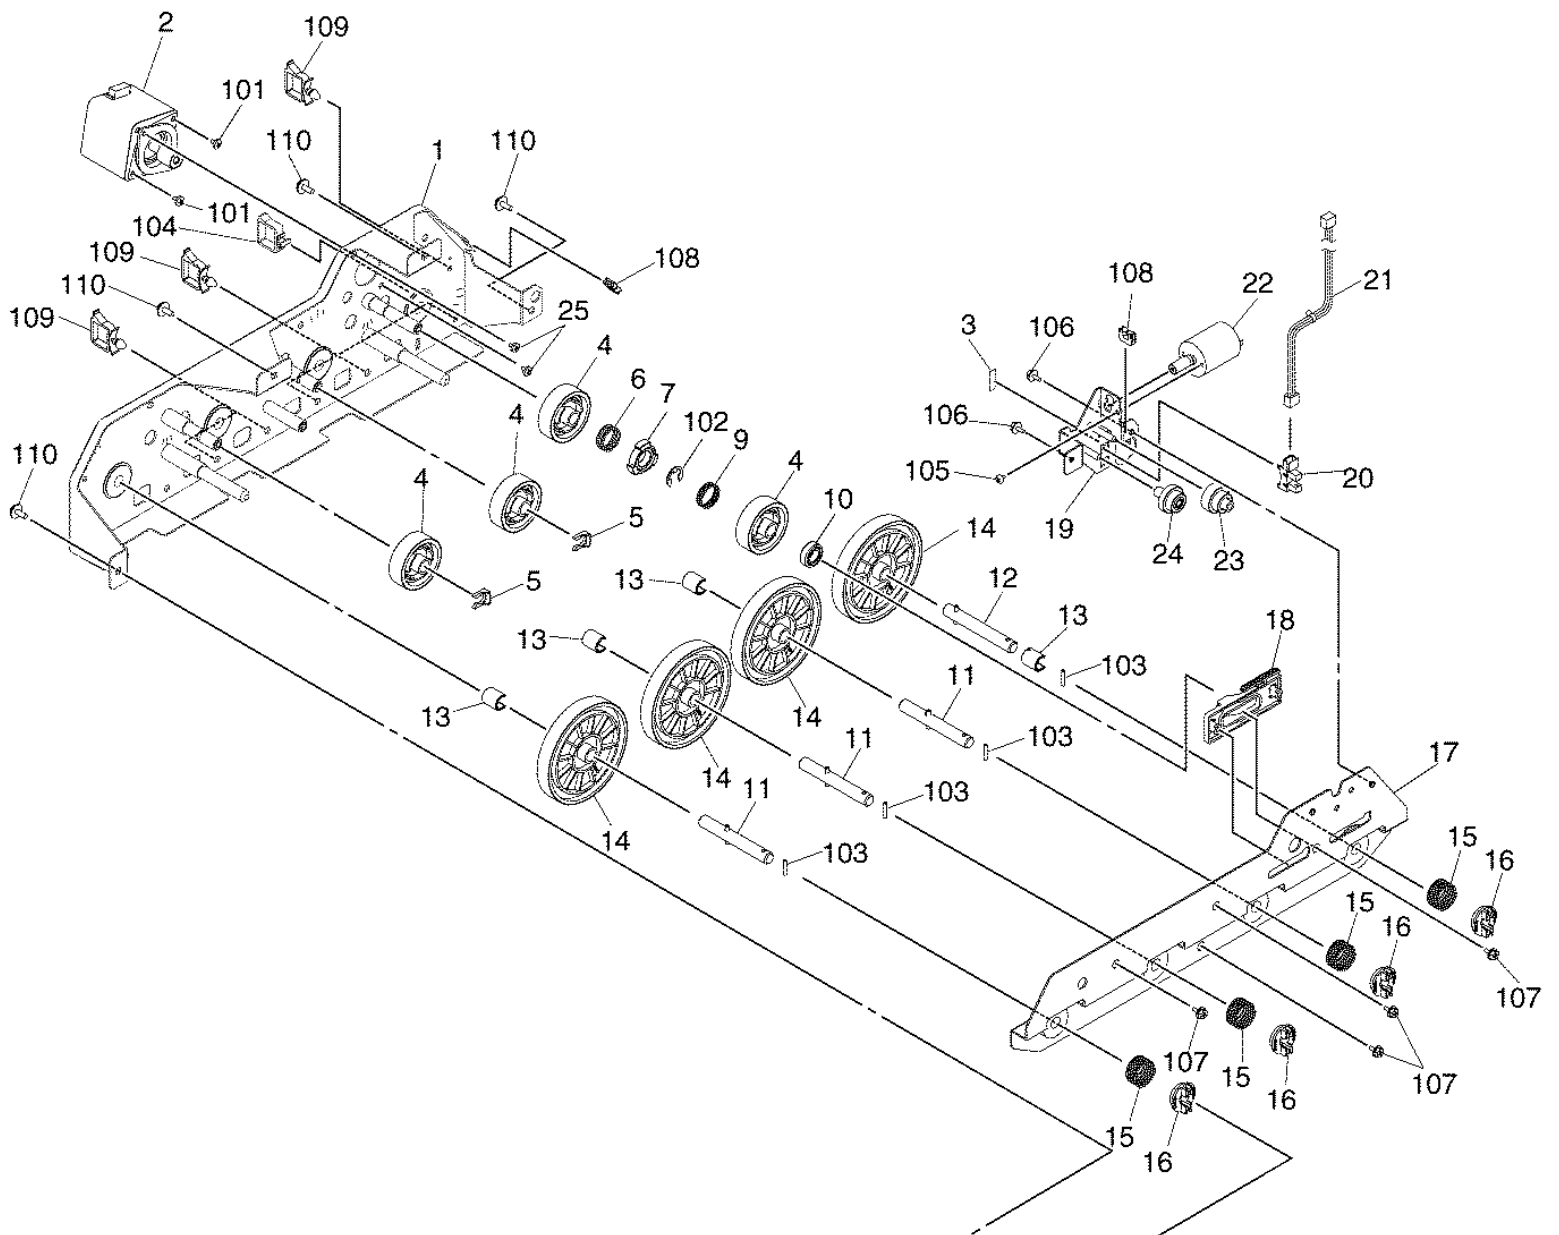

Item No.	Parts No.	Parts Name	QTY / Unit	QTY / Pack	Part remarks	Catg.	Serial No.	P	I	R	BSI No.	Change	PC Board
1	6LE22101000	ASYS-BRKT-DRIVE-DRUM-RER	1	1/C									
2	6LE22137000	MOTR_S-DRUM-380	1	1/C									
3	44201543000	MYLAR-SW-RGST-2	1	5/P				A	-	J	G06J386		
4	6LE22115000	GEAR-5H66-8-IDLER-DRUM	4	1/P									
5	41306265000	STOP RING	2	1/P									
6	6LE22127000	SPG-C-IDL-RER	1	1/P								To: 6-1	
6-1	6LE22204000	SPG-C-IDL-RER	1	1/P				C	B	D	G06G020	From: 6	
7	6LE22121000	COUPL-IDL-DRUM	1	1/P									
9	6LE22128000	SPG-C-IDL-FRT	1	1/P									
10	6LE22107000	COLAR-IDL-DRUM	1	1/P									
11	6LE22139000	ASYS-SHAFT-DRIVE-DRUM-MC	3	1/P									
12	6LE22140000	ASYS-SHAFT-DRIVE-DRUM-K	1	1/P									
13	6LE22133000	COLAR-DRIVE-DRUM	4	1/P									
14	6LE22114000	GEAR-5H132-8-DRUM	4	1/P									
15	6LE22135000	SPG-C-DRIVE-DRUM	4	1/P									
16	6LE22134000	COUPL-DRIVE-DRUM	4	1/P								To: 16-1	
16-1	6LE22209000	COUPL-DRIVE-DRUM-380	4	1/P				C	B	D	G06J346	From: 16	
17	6LE22109000	ASYS-BRKT-DRIVE-DRUM-FRT	1	1/P									
18	6LE22122000	GUIDE-SEP-GEAR-IDL	1	1/P									
19	6LE22118000	ASYS-BRKT-MOTR-SEP-IDL	1	1/P									
20	C0-10813000	GP1A73ARJ00F	1	1/P									
21	6LE29389000	HRNS-SNS-DRM-380	1	1/P									
22	6LE22129000	ASYS-MOTR-SW-DRIVE-DRUM	1	1/C									
23	6LE22124000	GEAR-5H35_5S25-6	1	1/P									
24	6LE22125000	GEAR-5S35_5S25-6	1	1/P									
25	6LE22138000	S/BID-M3X4-ZC3-RED	2	5/P									
101	X0-00426000	S/BID-M3X4-NI	2	10/P									
102	X0-00968000	RR/E-7-SS	1	10/P									
103	X0-01526000	P/PRL/AH7-2X12-SS	4	10/P									
104	F0-01635000	RLWT-5V0	1	1/P									
105	X0-02112000	S/PAN-M3X3-NI	1	10/P									
106	X0-02238000	S/TPS/FHEXM-3X6-ZU3	2	10/P									
107	X0-02230000	S/FHEXM-M3X6-NI	4	10/P									
108	F0-00120000	ES-0505	2	5/P									
109	F0-01245000	LWS-1316Z	6	5/P									
110	X0-02421000	S/TPS/FHEXM/R-4X8-ZU3	4	10/P