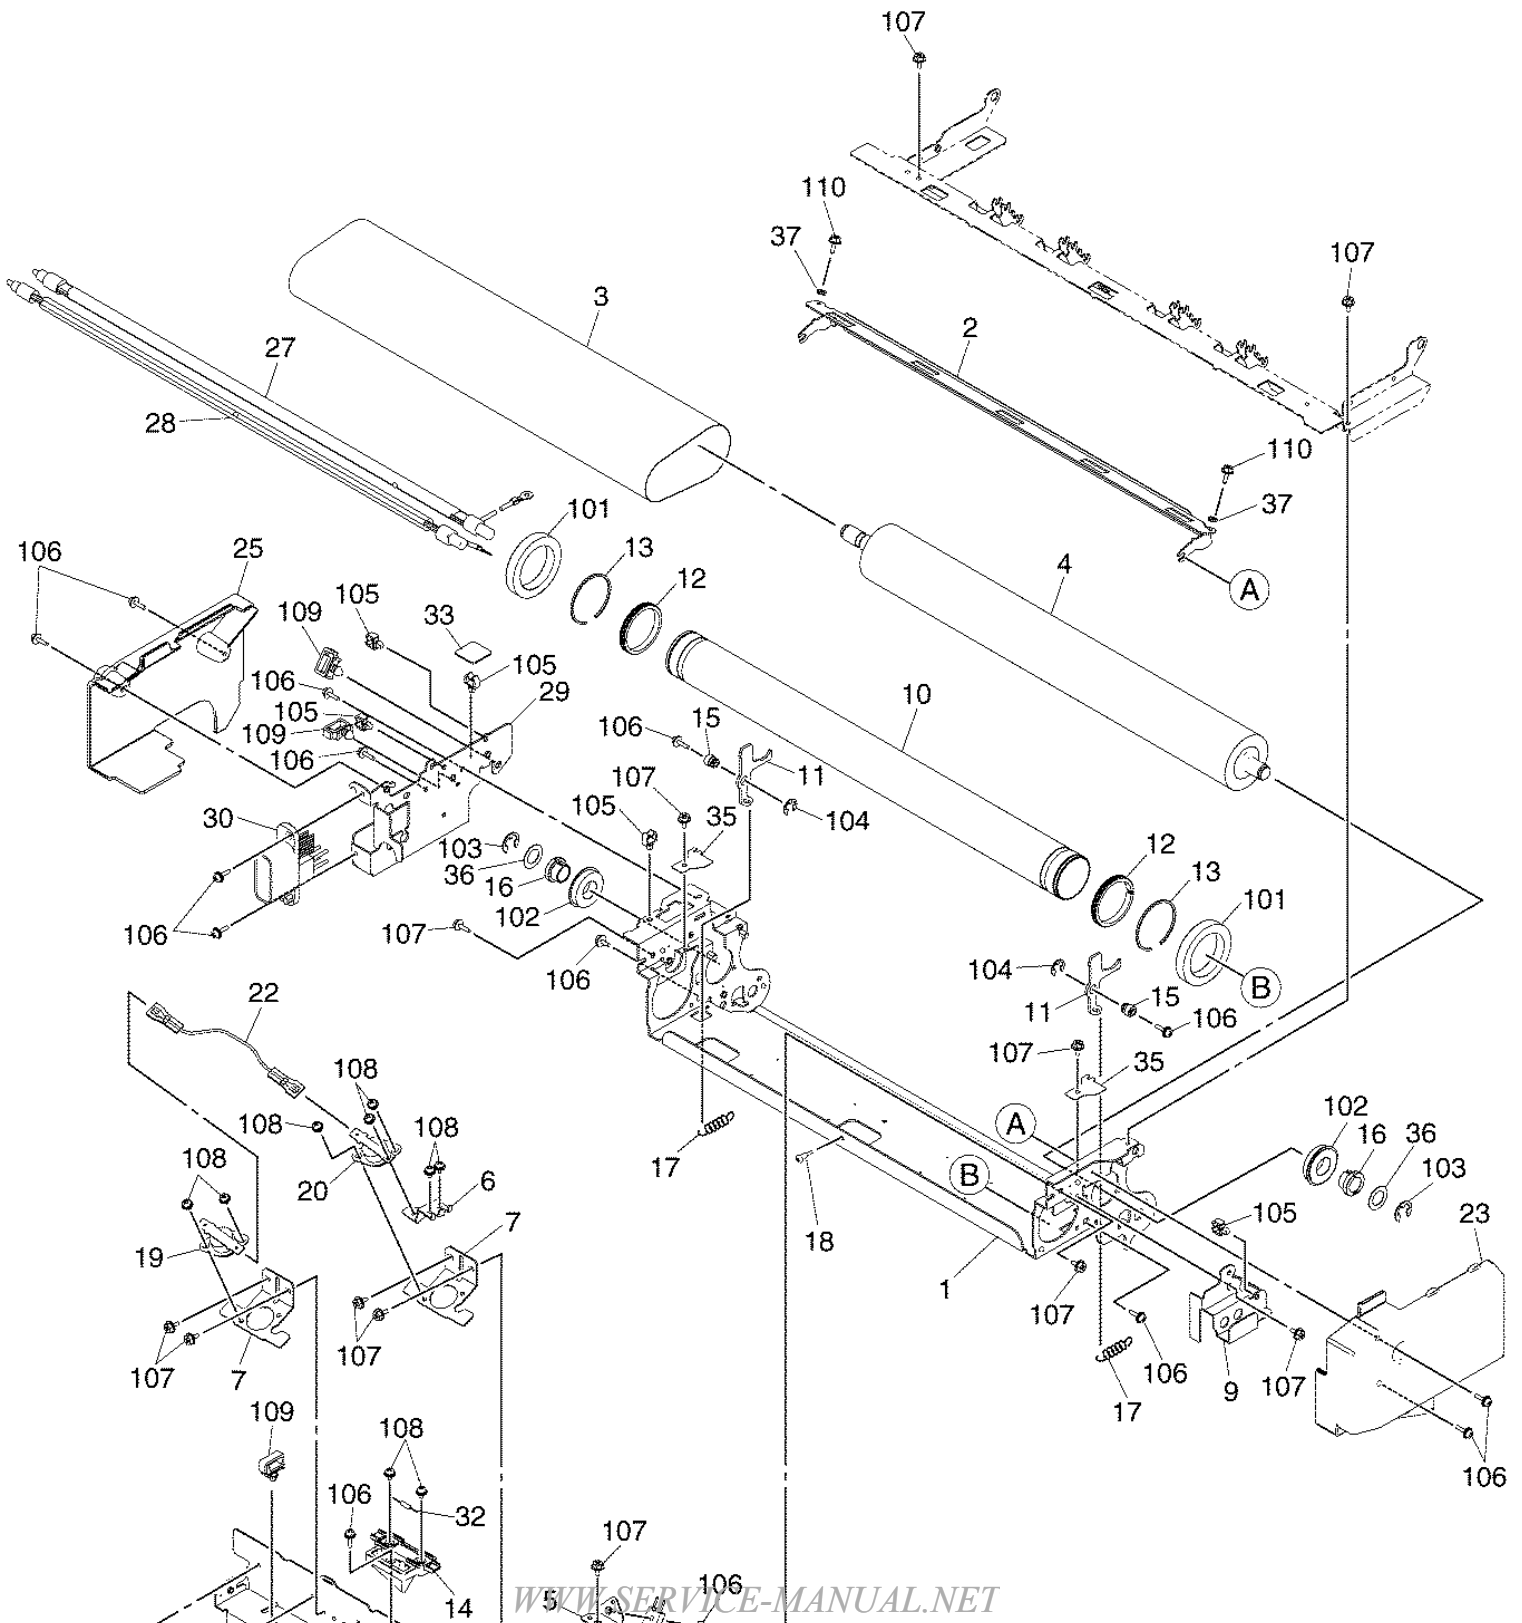

103	X0-00968000	RR/E-7-SS	2	10/P
104	X0-00966000	RR/E-5-SS	2	10/P
105	F0-00270000	UAMS-05L-0-46	15	10/P
106	X0-00094000	S/PAN/SWWP-M3X10-NI	13	10/P
107	X0-02230000	S/FHEXM-M3X6-NI	12	10/P
108	X0-00050000	S/PAN/SWWP-M3X5-NI	9	10/P
109	F0-00032000	PLWS-1-46B	3	5/P
110	X0-02420000	S/TPS/FHEXM/R-3X8-ZU3	2	10/P