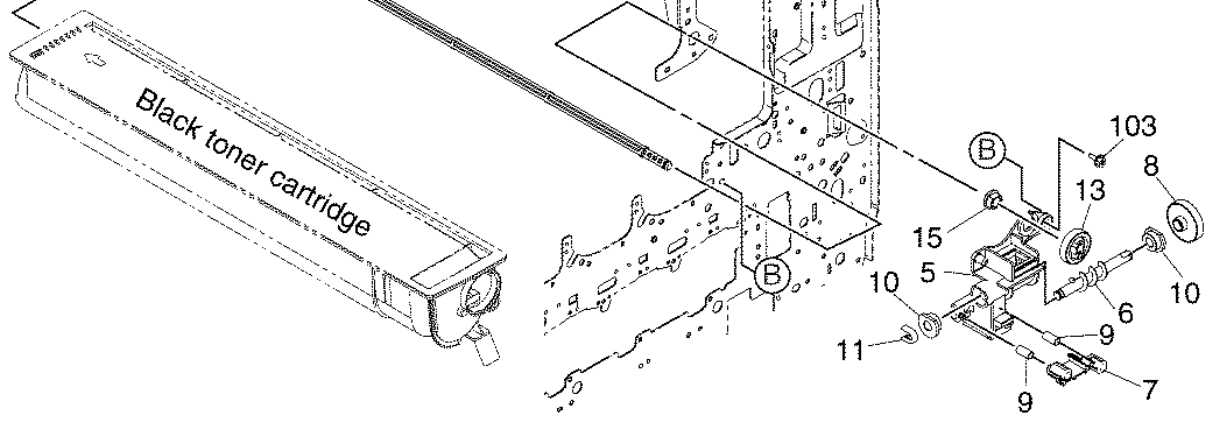

Item No.	Parts No.	Parts Name	QTY / Unit	QTY / Pack	Part remarks	Catg.	Serial No.	P	I	R	BSI No.	Change	PC Board
1	6LE23711000	COVER-INNR-PU	1	1/PP									
2	6LE23713000	LEVER-WASTE-SHUT	2	1/P									
3	6LE29717000	HRNS-MCEPU-380	1	1/P									
4	6LE29715000	HRNS-YKEPU-380	1	1/P									
5	6LE28719000	COVER-INFRT-380D	1	1/PP									
6	6LE21710000	PLATE-MG	1	1/P									
7	6LE28727000	KEY-EUDJ-F380	4	1/P									
8	6LE28822000	ASYS-DUCT-TBU	1	1/PP									
9	6LE28754000	ASYS-SHUT-UTNR	1	1/P									
12	6LE28738000	SPG-C-SHUT-TNR-CR	1	1/P									
13	6LE28771000	COVER-UMTR-380	1	1/P									
14	6LE28775000	ASYS-BRKT-UMTR-380	1	1/P									
15	6LE28773000	GEAR-10S24-6-CPL	1	1/P									
16	6LE28774000	GEAR-8H14_10S24-6	1	1/P									
17	6LE28788000	SHEET-UMTR	1	1/P									
18	6LE22603000	ASYS-MOTR-SHUT-380	1	1/C									
19	6LA89109000	SNSR-THS-371	1	1/C									
20	6LE29610000	HRNS-UMTR-380	1	1/P									
21	6LE22650000	ASYS-DUCT-TNR-UPR	1	1/P									
22	6LE22505000	DUCT-TNR-LWR	1	1/PP									
23	6LE28816000	SEAL-COVIN-380	4	1/P									
24	6LE28797000	SHEET-SNR-LG	1	5/P									
25	6LE28812000	COV-UMTR-SNR	1	1/P									
26	6LE28810000	BRKT-UMTR-SNR	1	1/P									
27	6LE28811000	SHAFT-UMTR-SNR	1	1/P									
28	6LE28806000	BUSH-6X10X3R2F-POM	2	5/P									
29	6LE28807000	ACTR-U-PADL-SNR	1	1/P									
30	6LE29735000	HRNS-UMTLCK-380	1	1/P									
32	44201543000	MYLAR-SW-RGST-2	1	5/P									
33A	6LE22882000	BRKT-DH-EXIT-380	1	1/P	ASD,AUD,ASU,SAD,ARD							To: 33A-1	
33A-1	6LE22882000	BRKT-DH-EXIT-380	1	1/P	ASD,AUD,ASU,SAD,ARD,CND			-	-	-	G06G039	To: 33A-2	
33A-2	6LE22882000	BRKT-DH-EXIT-380	1	1/P	ASD,AUD,ASU,SAD,ARD,CND,KRD			-	-	-	G06H098	From: 33A-1	
34A	6LE71198000	THRMST-CS-7SA	1	1/C	ASD,AUD,ASU,SAD,ARD							To: 34A-1	
34A-1	6LE71198000	THRMST-CS-7SA	1	1/C	ASD,AUD,ASU,SAD,ARD,CND			-	-	-	G06G039	To: 34A-2	
34A-2	6LE71198000	THRMST-CS-7SA	1	1/C	ASD,AUD,ASU,SAD,ARD,CND,KRD			-	-	-	G06H098	From: 34A-1	
35A	6LE29741000	HRNS-DHT-EXIT-380	1	1/P	ASD,AUD,ASU,SAD,ARD							To: 35A-1	
35A-1	6LE29741000	HRNS-DHT-EXIT-380	1	1/P	ASD,AUD,ASU,SAD,ARD,CND			-	-	-	G06G039	To: 35A-2	
35A-2	6LE29741000	HRNS-DHT-EXIT-380	1	1/P	ASD,AUD,ASU,SAD,ARD,CND,KRD			-	-	-	G06H098	From: 35A-1	
101	X0-02421000	S/TPS/FHEXM/R-4X8-ZU3	22	10/P									
102	X0-02247000	S/TPP/FHEXM-3X8-NI	4	10/P									
103	X0-00966000	RR/E-5-SS	3	10/P									
104	C0-13512000	LG285L2-R	1	1/C									
106	X0-02112000	S/PAN-M3X3-NI	2	10/P									
107A	F0-00120000	ES-0505	2	5/P	ASD,AUD,ASU,SAD,ARD							To: 107A-1