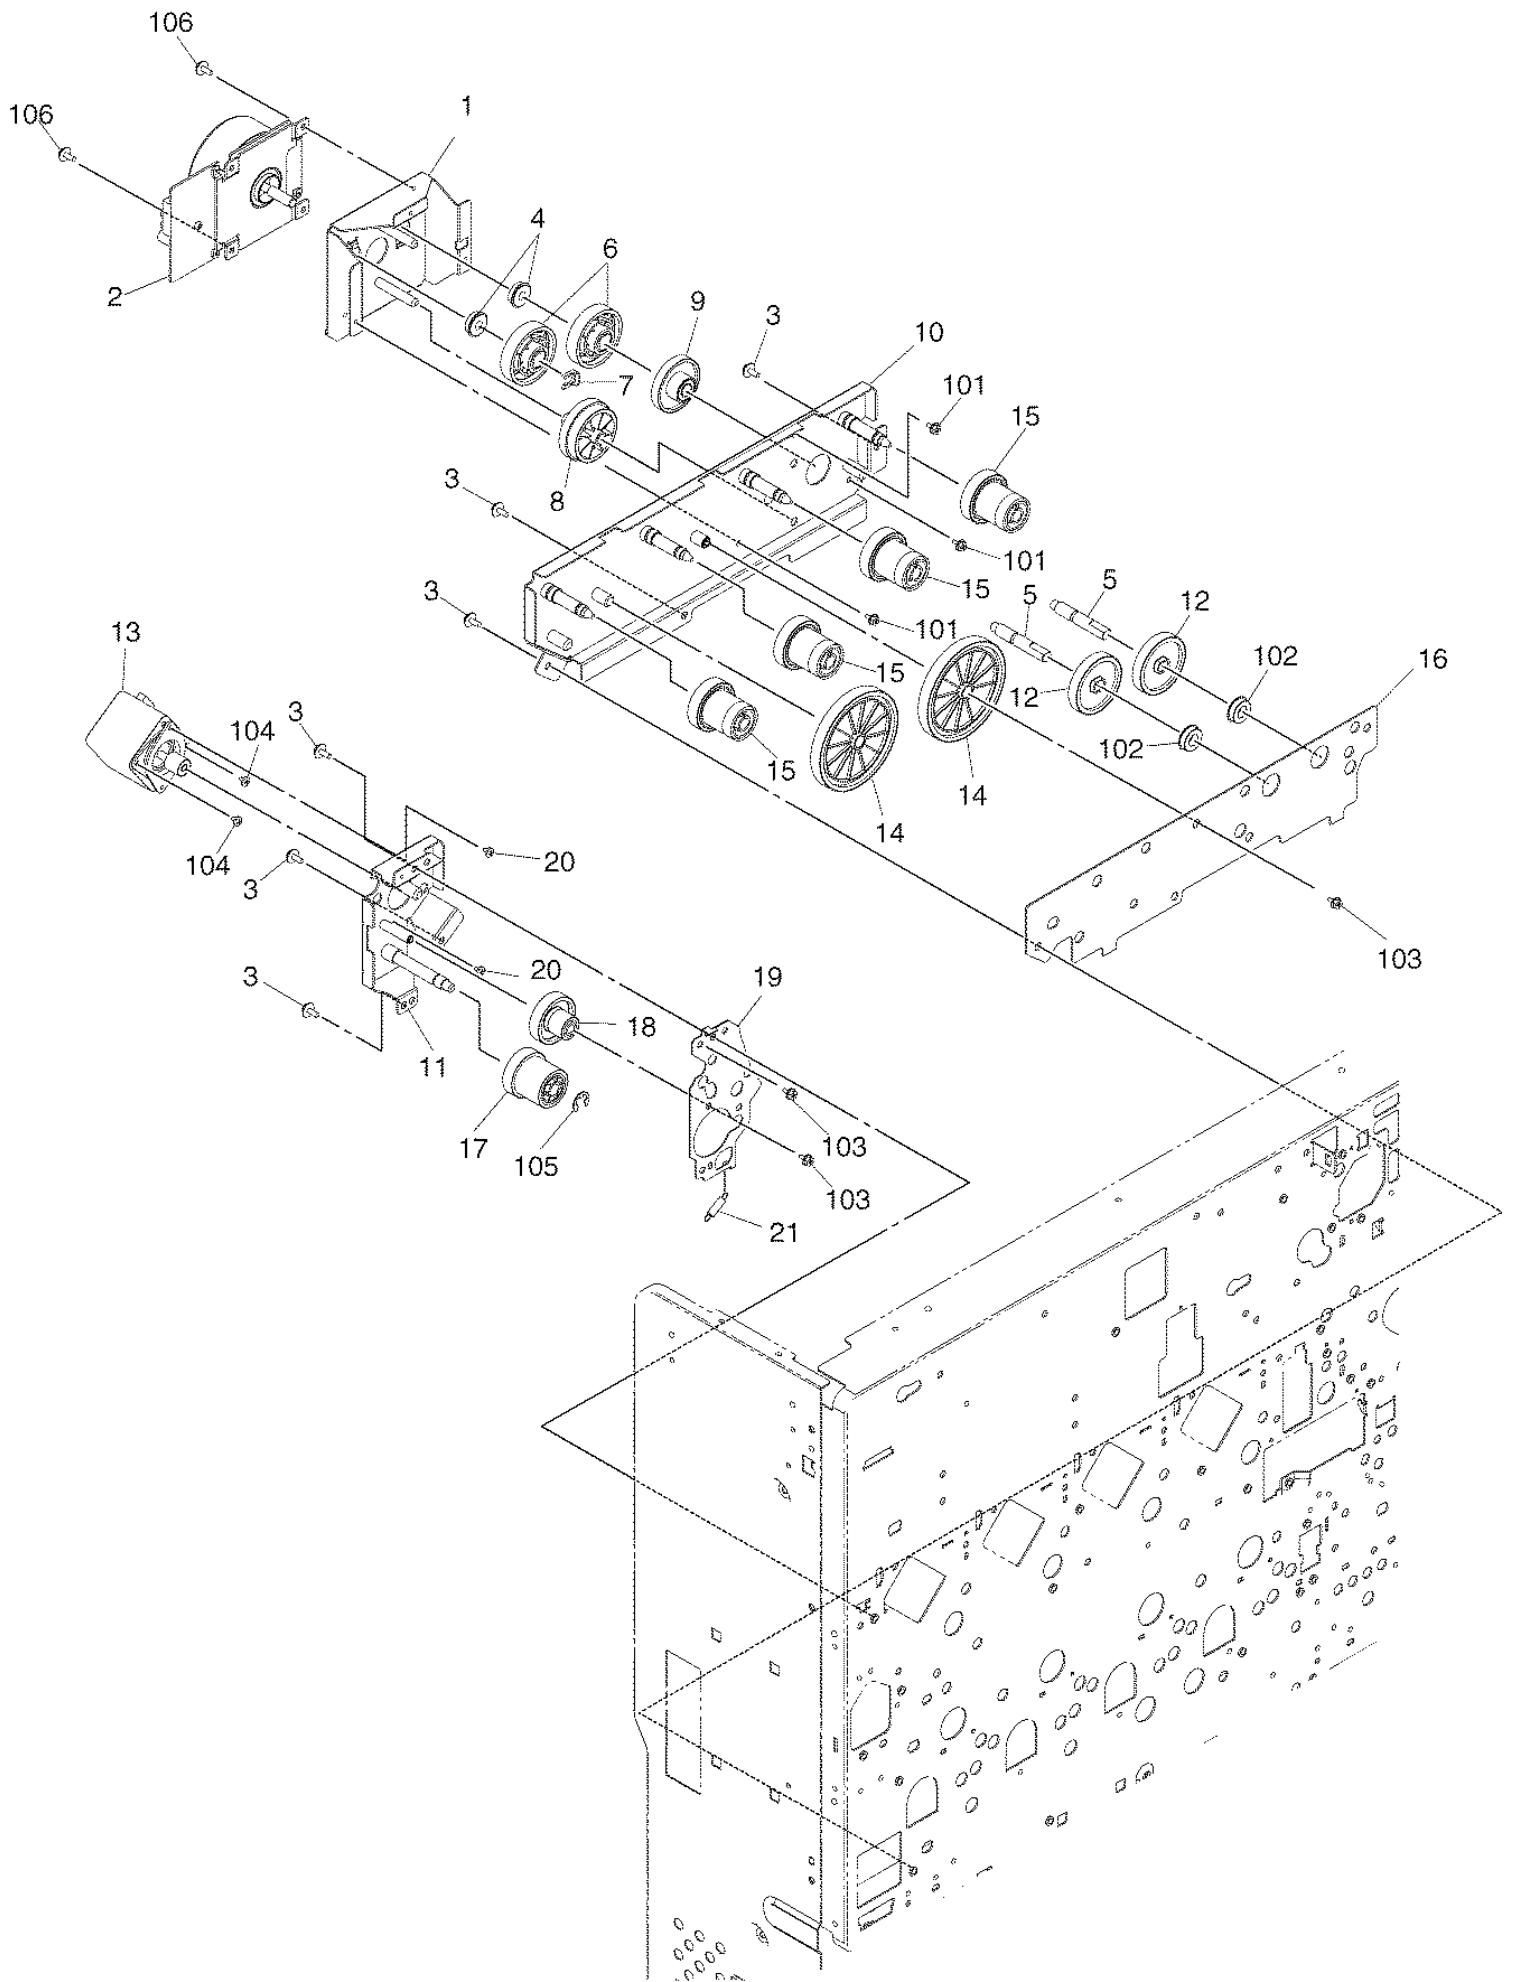

Item No.	Parts No.	Parts Name	QTY / Unit	QTY / Pack	Part remarks	Catg.	Serial No.	P	I	R	BSI No.	Change	PC Board
1	6LE22169000	ASYS-BRKT-MOTR-DEV	1	1/P									
2	6LE22172000	MOTR_D-DEV-380	1	1/C									
3	X0-02421000	S/TPS/FHEXM/R-4X8-ZU3	6	10/P									
4	F0-01482000	RNR-1560ZZRP0P24LY121	2	1/P									
5	6LE22158000	SHAFT-DRIVE-DEV	2	1/P									
6	6LE22161000	GEAR-5H77-8-ONEWAY	2	1/P									
7	41306265000	STOP RING	1	1/P									
8	6LE22162000	GEAR-5H77_5H70-6	1	1/P									
9	6LE22163000	GEAR-5H70-8-ONEWAY	1	1/P									
10	6LE22152000	ASYS-BRKT-DRIVE-DEV-RER	1	1/P									
11	6LE22145000	ASYS-BRKT-DRIVE-TBU-RER	1	1/P									
12	6LE22201000	GEAR-4H94-8N	2	1/P									
13	6LE22196000	MOTR_S-TBU-380	1	1/C									
14	6LE22202000	GEAR-4H164-8N	2	1/P									
15	6LE22203000	GEAR-4H78-6H36-8N	4	1/P									
16	6LE22151000	BRKT-DRIVE-DEV-FRT	1	1/P									
17	6LE22149000	GEAR-5H59-4H62-8	1	1/P									
18	6LE22190000	GEAR-5H62_5H29-8	1	1/P									
19	6LE22147000	PLATE-DRIVE-TBU	1	1/P									
20	6LE22138000	S/BID-M3X4-ZC3-RED	2	5/P									
21	6LE22148000	SPG-E-DRV-TBU	1	1/P									
101	X0-02238000	S/TPS/FHEXM-3X6-ZU3	3	10/P									
102	F0-01390000	LNR-1680HHRP0P15LY13	2	1/P									
103	X0-02230000	S/FHEXM-M3X6-NI	3	10/P									
104	X0-00426000	S/BID-M3X4-NI	2	10/P									
105	X0-00968000	RR/E-7-SS	1	10/P									
106	X0-02243000	S/TPS/FHEXM-4X8-ZU3	2	10/P