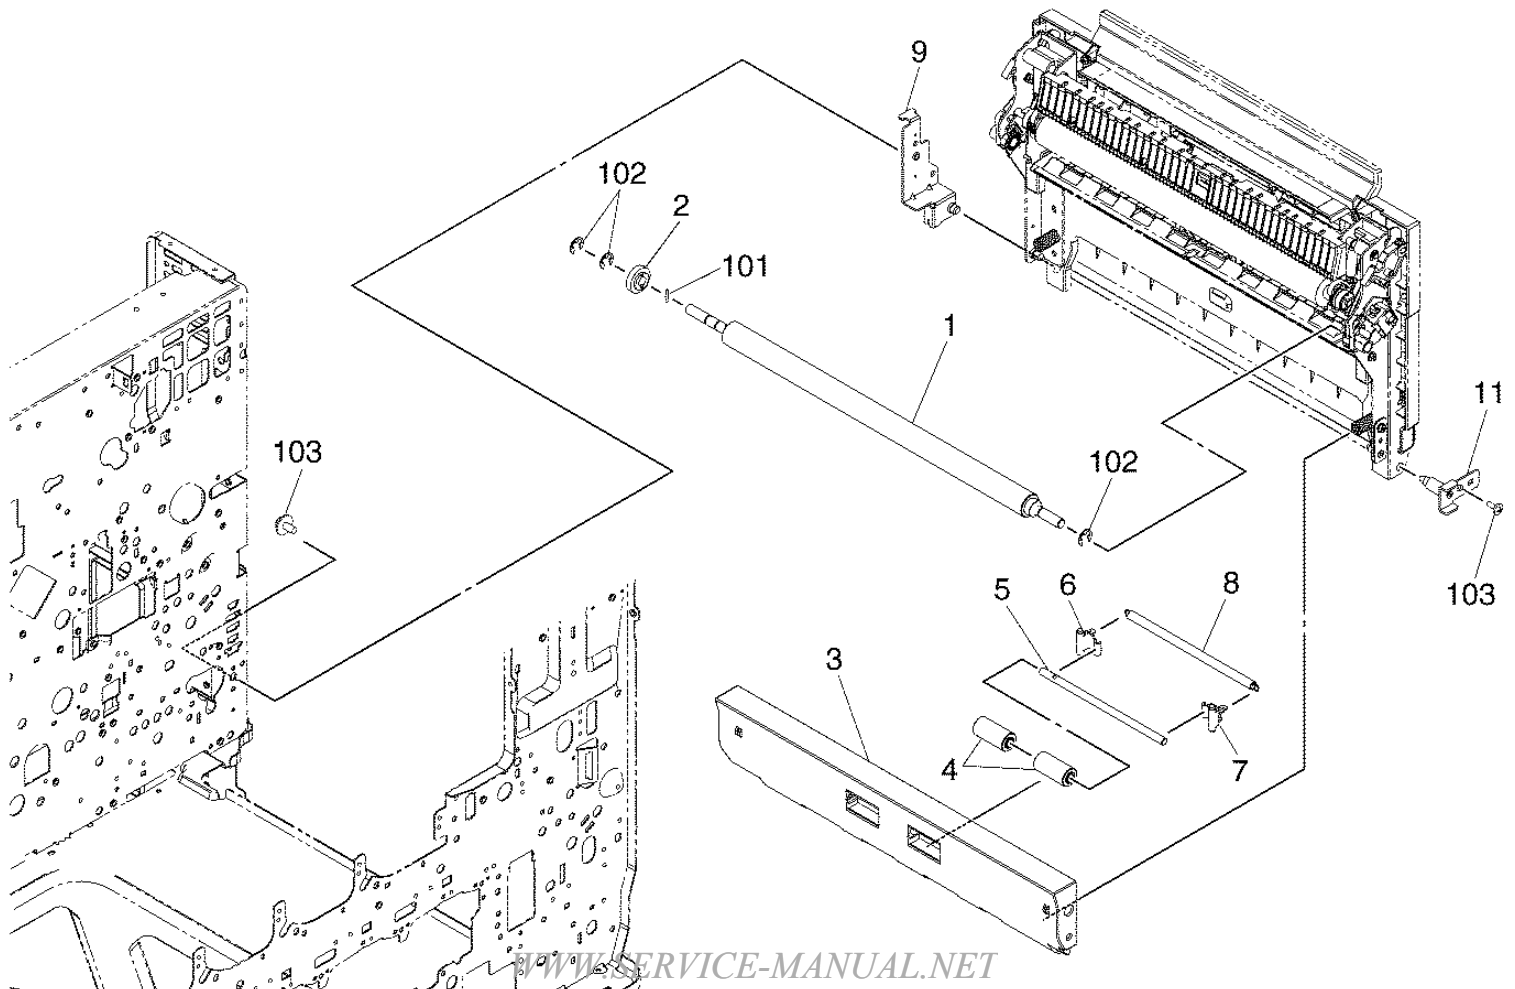

Item No.	Parts No.	Parts Name	QTY / Unit	QTY / Pack	Part remarks	Catg.	Serial No.	P	I	R	BSI No.	Change	PC Board
1	6LE24202000	ROLLER-RGST-R	1	1/KP									
2	4407547320	GEAR-0.8-25	1	1/P									
3	6LE24210000	GUIDE-IDLE-TR1	1	1/P								To: 3-1	
3-1	6LE24375000	GUIDE-IDLE-TR1	1	1/P				C	D	E	G06G014	From: 3	
4	6LA85834000	ROL-RELAY-FEED-IDL	2	1/P								To: 4-1	
4-1	6LA37628000	ROLLER-IDLA	2	1/P				C	D	E	G06G014	From: 4	
5	6LE24304000	SHAFT-IDLE-TR1	1	1/P									
6	6LA88317000	LVR-SEP-RELAY-F-371	1	1/P									
7	6LA88318000	LVR-SEP-RELAY-R-371	1	1/P									
8	6LE24329000	SPG-E-7XR9X107R15	1	1/P									
9	6LE29031000	ASYS-BRKT-TRU-R	1	1/P									
11	6LE29036000	ASYS-PLT-TRU-F	1	1/P									
101	X0-01526000	P/PRL/AH7-2X12-SS	1	10/P									
102	X0-00968000	RR/E-7-SS	3	10/P									
103	X0-02421000	S/TPS/FHEXM/R-4X8-ZU3	2	10/P