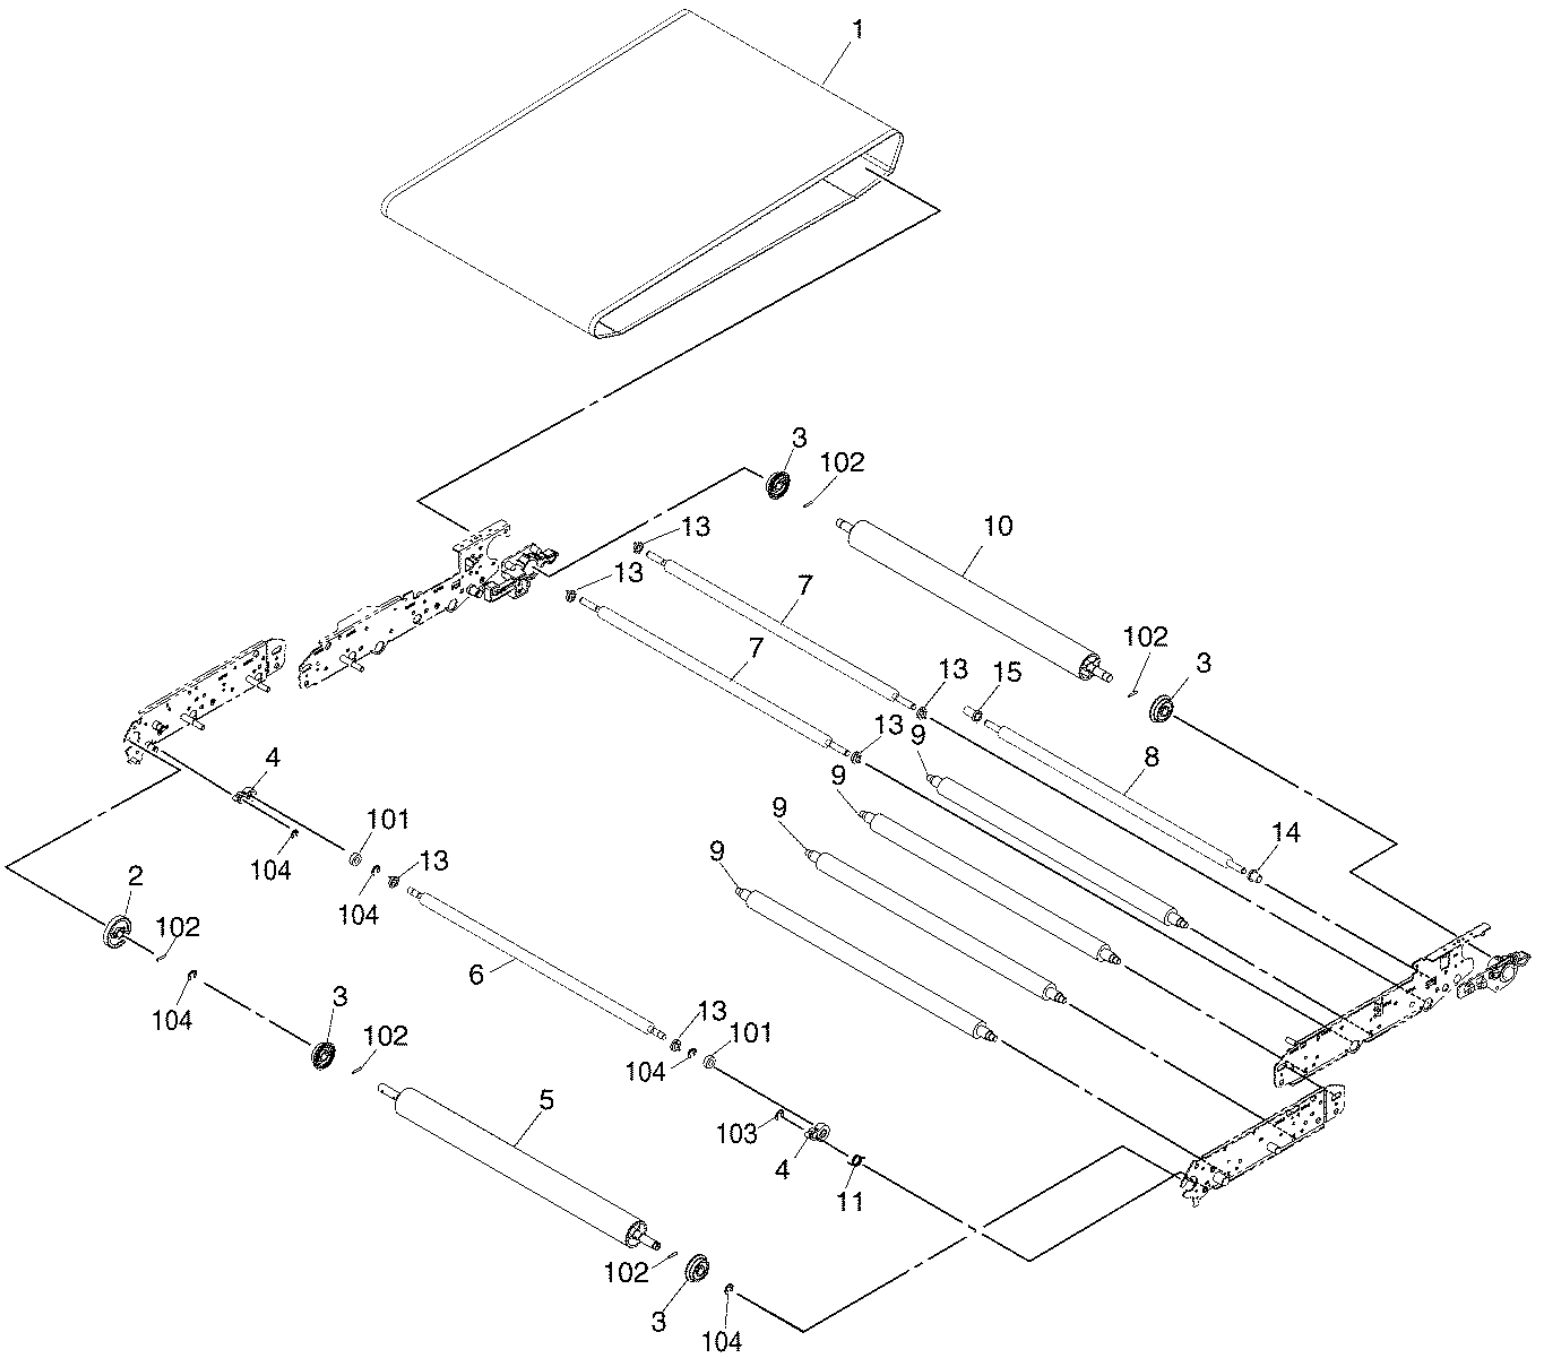

Item No.	Parts No.	Parts Name	QTY / Unit	QTY / Pack	Part remarks	Catg.	Serial No.	P	I	R	BSI No.	Change	PC Board
1	6LE28235000	BASE-SOCKET-TBU	1	1/P									
2	6LE28243000	BRKT-SOCKET-TBU	1	1/P									
3	6LE28257000	COVER-SOCKET-TBU	1	1/P									
4	6LA08937000	SCREW-BKT-DEV	2	10/P									
5	6LE29411000	HRNS-HVPS-TBU-380	1	1/P									
6	6LE28332000	SPG-BIAS-TBU	5	1/P									
7	6LE28233000	ASYS-SHAFT-LIFT-CRU	1	1/P									
8	6LE28239000	BRKT-CLICK-CRU	1	1/P									
9	6LE28385000	BRKT-CLICK-SHAFT-VA	1	1/P									
10	6LE28256000	COLAR-CLICK	2	5/P									
11	6LE28427000	SPG-T-CLICK	1	1/P									
12	4407010320	WASHER-8*14*03	1	10/P									
13	6LE28254000	CASE-TERMINAL-TR1-F	1	1/P								To: 13-1	
13-1	6LE28502000	CASE-TERMINAL-TR1-FN	4	1/P				C	B	D	G06J264	From: 13	
14	6LE28259000	COVER-TERMINAL-TR1-F	1	1/P								To: 14-1	
14-1	6LE28500000	COVER-TERMINAL-TR1-FN	4	1/P				C	B	D	G06J264	From: 14	
15	6LE28464000	SCREW-LVR-CRU	1	5/P									
18	6LE28255000	CASE-TERMINAL-TR1-R	1	1/P								To: 18-1	
18-1	6LE28501000	CASE-TERMINAL-TR1-RN	4	1/P				C	B	D	G06J264	From: 18	
19	6LE28260000	COVER-TERMINAL-TR1-R	1	1/P								To: 19-1	
19-1	6LE28499000	COVER-TERMINAL-TR1-RN	4	1/P				C	B	D	G06J264	From: 19	
20	6LE28310000	PLATE-TR1	1	1/P								To: 20-1	
20-1	6LE28310000	PLATE-TR1	4	1/P				E	-	J	G07A549	From: 20	
21	6LE28380000	BUSH-TR1-PT	2	5/P								To: 21-1	
21-1	4406537280	HLDR-TR-ROLL	8	1/P				C	B	E	G06J264	From: 21	
22	6LE28334000	SPG-C-TR1	2	1/P								To: 22-1	
22-1	6LE28334000	SPG-C-TR1	8	1/P				E	-	J	G07A549	From: 22	
23	6LE28381000	CAP-TR1-PT	2	5/P								To: 23-1	
23-1	6LE28381000	CAP-TR1-PT	0	5/P				B	-	E	G06J264	From: 23	
26	6LE28459000	MYLAR-CLN-BELT	1	1/KP		MSP							
27	6LE28460000	HANDL-LIFT-TBU-CRU	1	1/P									
101	X0-01414000	S/TPP/BID-3X6-NC	5	10/P									
102	X0-02421000	S/TPS/FHEXM/R-4X8-ZU3	2	10/P									
103	F0-01243000	LWS-1211Z	2	5/P									
104	X0-00966000	RR/E-5-SS	2	10/P									
105	F0-00542000	LES-1010	1	5/P									
106	X0-02247000	S/TPP/FHEXM-3X8-NI	1	10/P								To: 106-1	
106-1	X0-02247000	S/TPP/FHEXM-3X8-NI	4	10/P				E	-	J	G07A549	From: 106	
107	F0-01248000	ESC-0912	1	10/P									
108	X0-02239000	S/TPS/FHEXM-3X8-ZU3	2	10/P								To: 108-1	
108-1	X0-02239000	S/TPS/FHEXM-3X8-ZU3	0	10/P				E	-	J	G07A549	From: 108	
109	X0-02235000	S/FHEXM-M4X8-NI	1	10/P									
110	F0-01609000	RLWC-2SV0	1	5/P				A	-	J	G06L534