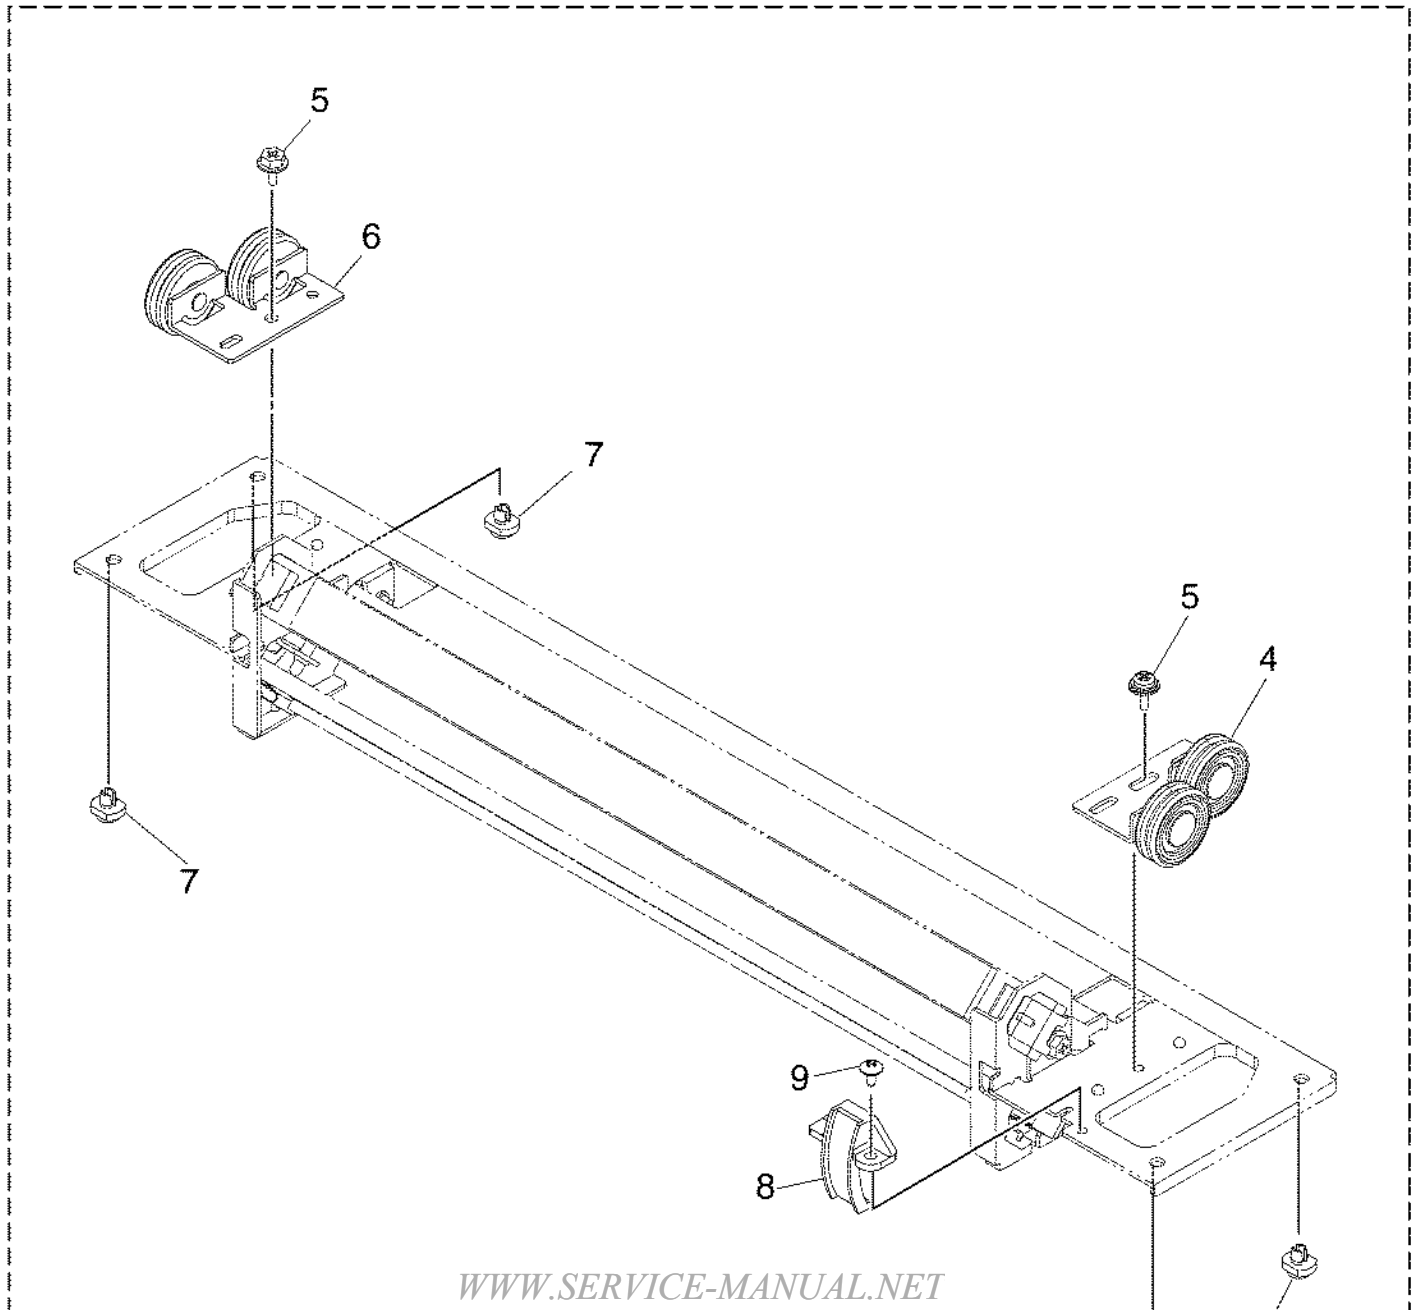

Item No.	Parts No.	Parts Name	QTY / Unit	QTY / Pack	Part remarks	Catg.	Serial No.	P	I	R	BSI No.	Change	PC Board
4	6LE46319000	ASYS-PLY-CRG2F-410	1	1/P									
5	X0-00077000	S/PAN/SWWP-M3X8-NI	1	10/P									
6	6LE46320000	ASYS-PLY-CRG2R-410	1	1/P									
7	6LE46323000	FOOT-CRG-410	4	5/P									
8	44202692000	GUIDE-WH-CRG2	1	1/P									
9	X0-02069000	S/TPS/BID-3X6-ZU3	1	10/P									
20	6LE50646000	CARRIGE-2-F410S	1	1/S