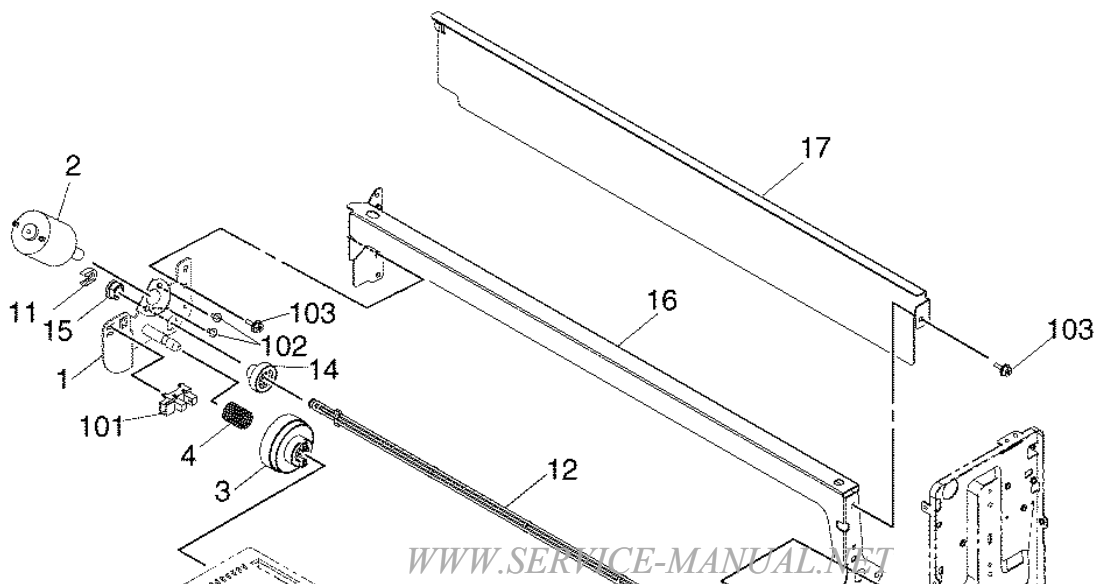

Item No.	Parts No.	Parts Name	QTY / Unit	QTY / Pack	Part remarks	Catg.	Serial No.	P	I	R	BSI No.	Change	PC Board
1	6LE28722000	ASYS-TNRBKT-F380	1	1/P									
2	6LE28769000	ASYS-TNRMTR-380	1	1/C									
3	6LE28794000	GEAR-5H68_8S39-6	1	1/P									
4	6LE28706000	SPG-C-11R8XR8X20R-F380	1	1/P									
5	6LE28780000	ASYS-PIPE-380	1	1/P									
6	6LE28707000	AUGER-TNRPATH-F380	1	1/P									
7	6LE28736000	SHUT-DUCT-TONER-CR	1	1/P									
8	6LE28713000	GEAR-8H22-6-D	1	1/P									
9	6LE28738000	SPG-C-SHUT-TNR-CR	2	1/P									
10	44204339000	BUSH-0612*06F-M	2	5/P									
11	4407972860	STOP-RING-6-5	2	5/P									
12	6LE28734000	SHAFT-DRIVE-F380	1	1/P									
13	6LE28726000	GEAR-8H18-6-D	1	1/P								To: 13-1	
13-1	6LE28824000	GEAR-8H18-6-D	1	1/P				C	B	D	G06L525	From: 13	
14	6LE28795000	GEAR-8S21-6	1	1/P									
15	44201492000	BUSH-6-POM	2	5/P									
16	6LE28716000	STAY-TNR-F380	1	1/P									
17	6LE28801000	ASYS-PLATE-KTNR	1	1/KP									
101	C0-10813000	GP1A73ARJ00F	1	1/P									
102	X0-02142000	S/BID-M2.5X5-NI	1	10/P								To: 102-1	
102-1	X0-02457000	S/BID-M2.5X3-ZU3	2	10/P				C	-	J	G06I174	From: 102	
103	X0-02239000	S/TPS/FHEXM-3X8-ZU3	3	10/P