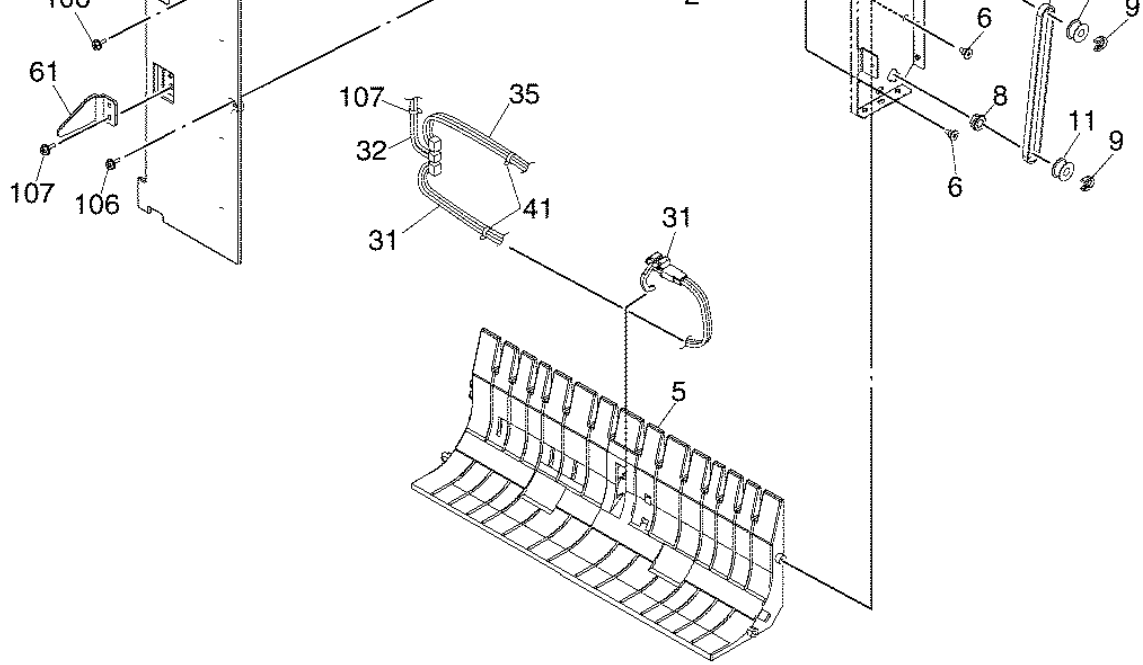

Item No.	Parts No.	Parts Name	QTY / Unit	QTY / Pack	Part remarks	Catg.	Serial No.	P	I	R	BSI No.	Change	PC Board
2	6LE21023000	GUIDE-P-U-380	1	1/PP									
3	6LE09239000	SNSR-FED-390	2	1/P									
4	6LE21004000	COVER-ADU-UND-380D	1	1/PP									
5	4401905040	SCREW-CH-M	2	10/P								To: 5-1	
5-1	6LE06406000	SCREW-CH-M	2	10/P				C	E	J	G06H168	From: 5	
6	6LE21013000	CASE-ADU-380	1	1/PP									
7	4402859600	SP-CS3A-B2BA	1	1/D									
8	6LE21021000	COVER-IN-F-380	1	1/P									
9	6LA28607000	LBL-O-PLACE-COV	1	1/KP								To: 9B	
9A	6LA28607000	LBL-O-PLACE-COV	1	1/KP	NAD,MJD,ASD,AUD,ASU,SAD,ARD,CND			-	-	-	G06H123	To: 9A-1	
9A-1	6LA28607000	LBL-O-PLACE-COV	1	1/KP	NAD,MJD,ASD,AUD,ASU,SAD,ARD,CND,KRD			-	-	-	G06H098	From: 9A	
9B	6LA48495000	LBL_O-PLACE-COV_TWD	1	1/KP	TWD			-	-	-	G06H123	From: 9	
10	6LE25956000	LBL-INST-ADU	1	1/KP									
11	6LE45619000	LBL-HOT-410	1	1/KP								To: 11B	
11A	6LE45619000	LBL-HOT-410	1	1/KP	NAD,MJD,ASD,AUD,ASU,SAD,ARD,CND			-	-	-	G06H123	To: 11A-1	
11A-1	6LE45619000	LBL-HOT-410	1	1/KP	NAD,MJD,ASD,AUD,ASU,SAD,ARD,CND,KRD			-	-	-	G06H098	From: 11A	
11B	6LE45621000	LBL-HOT-410-TWD	1	1/KP	TWD			-	-	-	G06H123	From: 11	
12	6LE23900000	COVER-GUIDE-RTN	1	1/PP									
13	6LE23902000	GUIDE-RTN-U	1	1/PP									
15	6LE21019000	COVER-BRKT-ADU-380	1	1/P									
101	X0-02238000	S/TPS/FHEXM-3X6-ZU3	6	10/P									
102	6LA08935000	SCR-M3X6BISR-NI	3	10/P									
103	F0-01470000	KI-100M	2	5/P								To: 103-1	
103-1	F0-01012000	T18R	2	5/P				C	E	E	G06K458	From: 103	
104	F0-00260000	SG-130	1	5/P									
106	X0-02239000	S/TPS/FHEXM-3X8-ZU3	7	10/P									
107	X0-02247000	S/TPP/FHEXM-3X8-NI	5	10/P