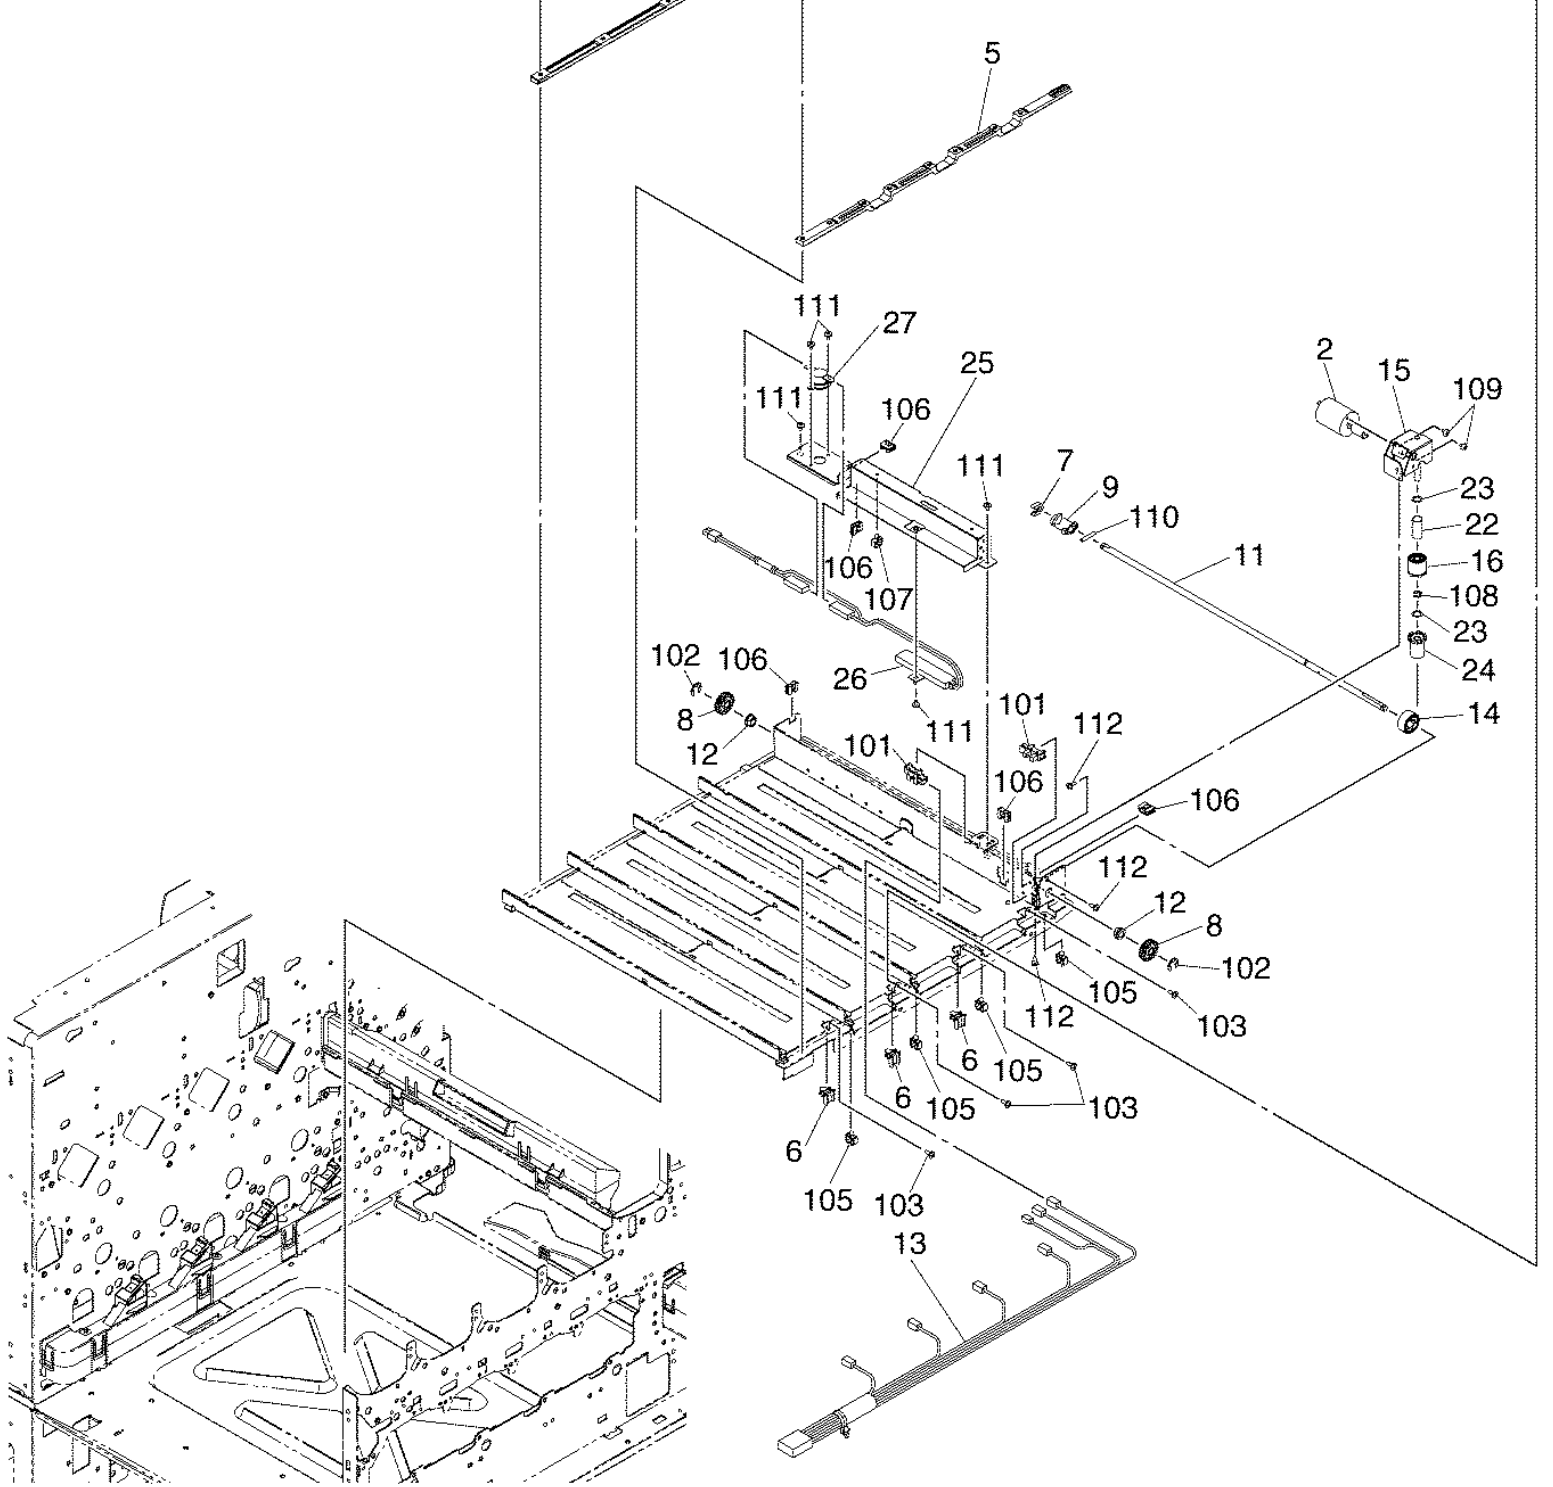

Item No.	Parts No.	Parts Name	QTY / Unit	QTY / Pack	Part remarks	Catg.	Serial No.	P	I	R	BSI No.	Change	PC Board
1A	6LE23170000	COVER-EPU-CR-K	1	1/PP	K								
1B	6LE23171000	COVER-EPU-CR-Y	1	1/PP	Y								
1C	6LE23170200	COVER-EPU-CR-M	1	1/PP	M								
1D	6LE23170100	COVER-EPU-CR-C	1	1/PP	C								
2	6LE23173000	HANDLE-EPU-LOCK	1	1/P									
3	6LE23174000	SPG-C-HANDLE-LOCK	1	1/P									
4	6LE29716000	HRNS-EPU-380	1	1/P									
5	6LE29503000	PWA-F-EPU-380	1	1/C									
6	6LE23172000	COVER-CNCT-EPU	1	1/P									
7	6LE23205000	LBL-PSN-LSU-CLN	1	5/P									
8	6LE23565000	HANDL-CHARGR-CLNR-380	1	1/P								To: 8-1	
8-1	6LE23566000	HANDL-CHARGR-CLNR-380	1	1/P				C	B	D	G06G038	From: 8	
9	6LE23703000	TERM-HVT-EPU-380	1	1/P									
10	6LE23706000	SPG-C-BIAS-DEV-380	1	1/P									
11	6LE23714000	SPG-C-BIAS-BLADE-380	1	1/P									
12	6LE23704000	PLATE-BIAS-CHARGR-380	1	1/P									
13	6LE23705000	SPG-F-BIAS-GRID-380	1	1/P									
14A	6LE29415000	HRNS-HVPS-KPU-380	1	1/P	K								
14B	6LE29412000	HRNS-HVPS-YPS-380	1	1/P	Y								
14C	6LE29413000	HRNS-HVPS-MPU-380	1	1/P	M								
14D	6LE29414000	HRNS-HVPS-CPU-380	1	1/P	C								
15	6LE23707000	STAY-EPU-UPR-380	1	1/KP									
18	6LE23617000	ASYS-PLATE-RTNR-EPU-F-CR	1	1/P									
19	6LA80090000	S/TPP/BID-3*8-NI	2	5/P									
101	X0-02231000	S/FHEXM-M3X8-NI	2	10/P									
102	X0-02247000	S/TPP/FHEXM-3X8-NI	4	10/P									
103	X0-02251000	S/TPP/FHEXM-4X8-NI	1	10/P									
104	F0-01388000	608ZZNR2KS	1	1/P