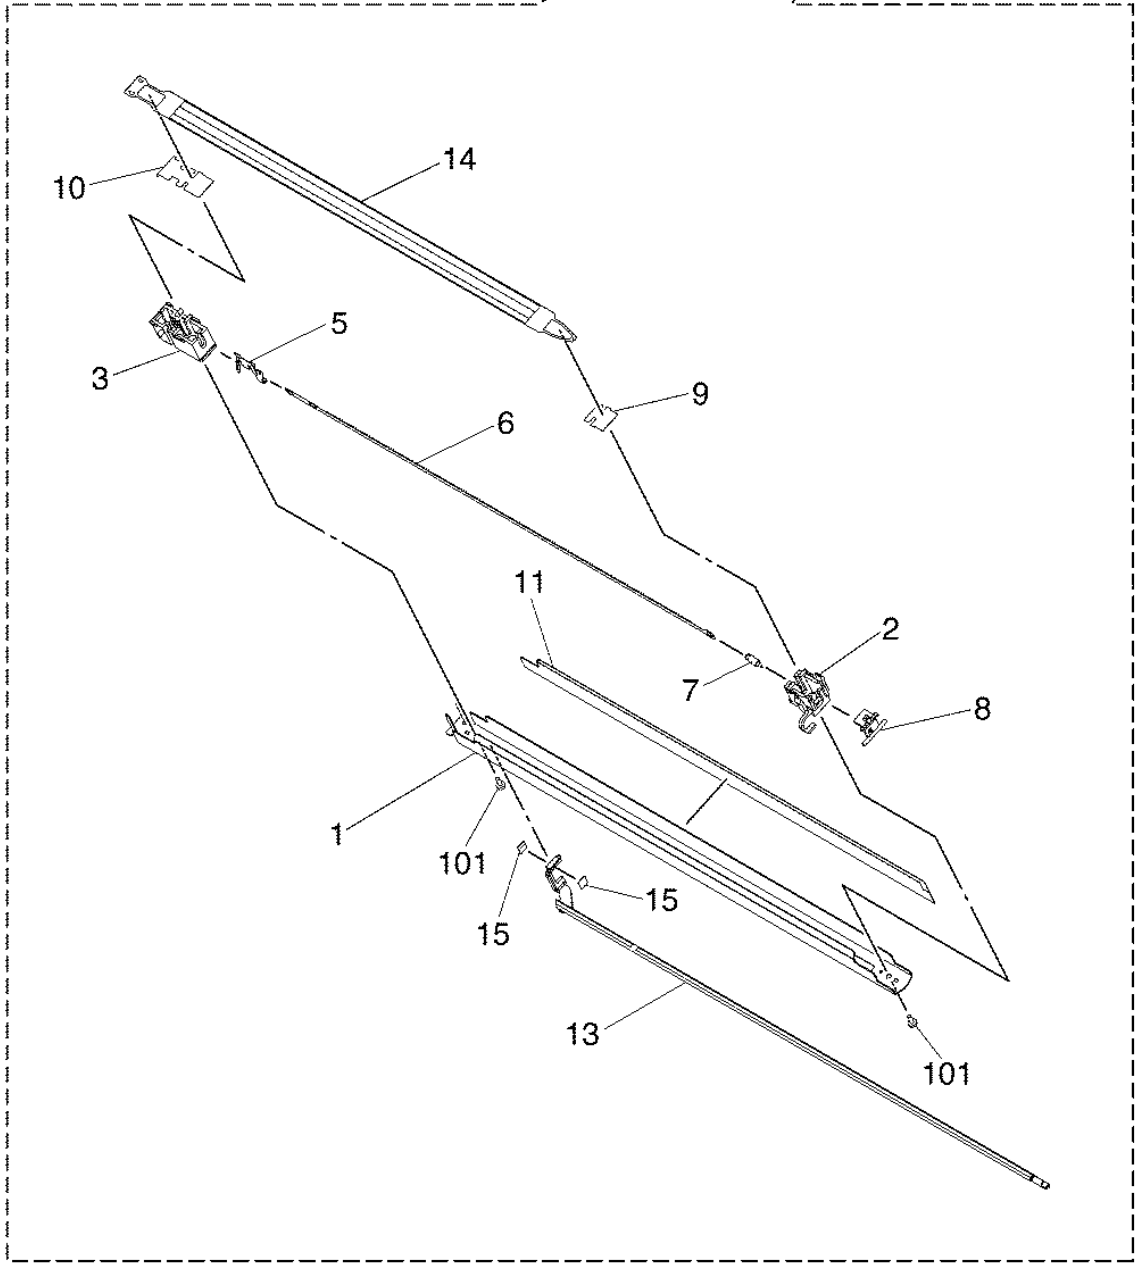

Item No.	Parts No.	Parts Name	QTY / Unit	QTY / Pack	Part remarks	Catg.	Serial No.	P	I	R	BSI No.	Change	PC Board
1	6LE28722000	ASYS-TNRBKT-F380	1	1/P									
2	6LE28769000	ASYS-TNRMTR-380	1	1/C									
3	6LE28794000	GEAR-5H68_8S39-6	1	1/P									
4	6LE28706000	SPG-C-11R8XR8X20R-F380	1	1/P									
5	6LE28780000	ASYS-PIPE-380	1	1/P									
6	6LE28707000	AUGER-TNRPATH-F380	1	1/P									
7	6LE28736000	SHUT-DUCT-TONER-CR	1	1/P									
8	6LE28713000	GEAR-8H22-6-D	1	1/P									
9	6LE28738000	SPG-C-SHUT-TNR-CR	2	1/P									
10	44204339000	BUSH-0612*06F-M	2	5/P									
11	4407972860	STOP-RING-6-5	2	5/P									
12	6LE28734000	SHAFT-DRIVE-F380	1	1/P									
13	6LE28726000	GEAR-8H18-6-D	1	1/P								To: 13-1	
13-1	6LE28824000	GEAR-8H18-6-D	1	1/P				C	B	D	G06L525	From: 13	
14	6LE28795000	GEAR-8S21-6	1	1/P									
15	44201492000	BUSH-6-POM	2	5/P									
16	6LE28716000	STAY-TNR-F380	1	1/P									
17	6LE28801000	ASYS-PLATE-KTNR	1	1/KP									
101	C0-10813000	GP1A73ARJ00F	1	1/P									
102	X0-02142000	S/BID-M2.5X5-NI	1	10/P								To: 102-1	
102-1	X0-02457000	S/BID-M2.5X3-ZU3	2	10/P				C	-	J	G06I174	From: 102	
103	X0-02239000	S/TPS/FHEXM-3X8-ZU3	3	10/P