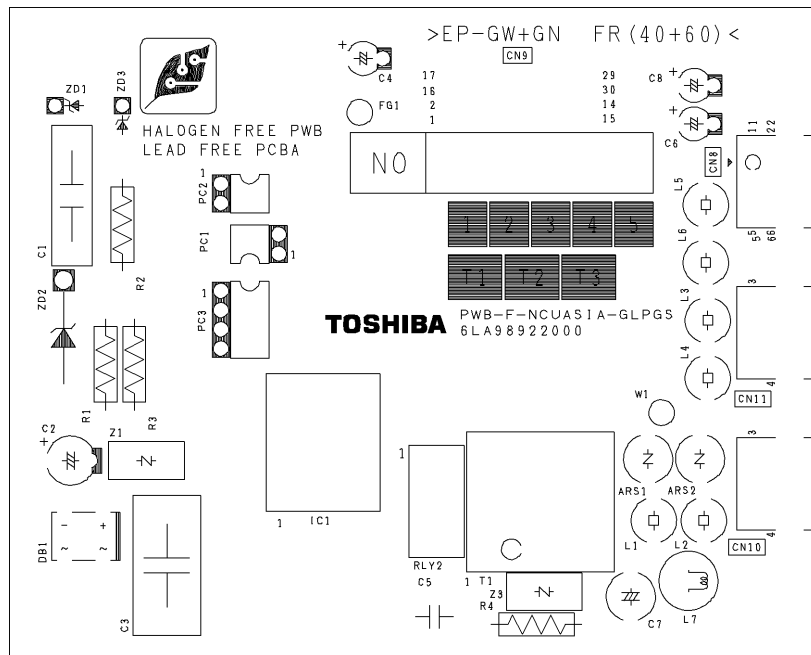

ITEM No.	PART No.	PART NAME	Q'TY / PAGE	Q'TY / PACK	P	I	R	BSI No.	TO	FROM	REMARKS	
											Location	
0	6LA98925000	PWA-F-NCUASIA-GLPGS	1	1/SB								
11	D0-06127000	RA-391P-V6-2	1	5/D							ARS1	
12	D0-06127000	RA-391P-V6-2	1	5/D							ARS2	
31	E0-07672000	G6S-2 DC12V	1	5/P							RLY2	
51	C0-05840000	HS-205	1	5/S							IC1	
101	C0-03414001	MC14053BFEL	1	5/							IC51	
102	C0-11000001	RC4558PSR	1	5/S							IC52	
103	C0-11000001	RC4558PSR	1	5/S							IC53	
201	C0-10860001	MUN2211T1G	1	5/P							Q51	
202	C0-10860001	MUN2211T1G	1	5/P							Q52	
203	C0-10860001	MUN2211T1G	1	5/P							Q53	
204	C0-08173002	2SC2884-Y(TE12L F)	1	5/P							Q54	
301	C0-08126002	1SS184(TE85L F)	1	5/P							D51	
302	C0-08126002	1SS184(TE85L F)	1	5/P							D52	
351	C0-10008001	MTZ J T-77 16B	1	5/P							ZD1	
352	C0-08166001	1Z24(TPA2 Q)	1	5/P							ZD2	
353	C0-10008001	MTZ J T-77 16B	1	5/P							ZD3	
401	C0-08165001	02CZ5.6-Y(TE85L F)	1	5/P							ZD51	
402	C0-08165001	02CZ5.6-Y(TE85L F)	1	5/P							ZD52	
403	C0-08165001	02CZ5.6-Y(TE85L F)	1	5/P							ZD53	
451	D0-21343000	ECQE2474KF	1	5/P							C1	
452	D0-16972001	TC04RSRA35VB22MF50E2	1	5/P							C2	
453	D0-21326000	ECQE2155KF	1	5/P							C3	
454	D0-16968001	TC04RSRA25VB10MF50E2	1	5/P							C4	
455	D0-21313000	ECQE2103JF	1	5/P							C5	
456	D0-16968001	TC04RSRA25VB10MF50E2	1	5/P							C6	
458	D0-16968001	TC04RSRA25VB10MF50E2	1	5/P							C8	
502	D0-04098001	GRM188F11E104ZA01D	1	10/P							C52	
503	D0-04098001	GRM188F11E104ZA01D	1	10/P							C53	
504	D0-04090001	GRM1882C1H471JA01D	1	10/P							C54	
505	D0-04098001	GRM188F11E104ZA01D	1	10/P							C55	
506	D0-04098001	GRM188F11E104ZA01D	1	10/P							C56	
507	D0-04098001	GRM188F11E104ZA01D	1	10/P							C57	
508	D0-04098001	GRM188F11E104ZA01D	1	10/P							C58	
509	D0-14312001	GRM1882C1H241JA01D	1	5/P							C59	
510	D0-04098001	GRM188F11E104ZA01D	1	10/P							C60	
512	D0-04098001	GRM188F11E104ZA01D	1	10/P							C62	
513	D0-04098001	GRM188F11E104ZA01D	1	10/P							C63	
514	D0-04098001	GRM188F11E104ZA01D	1	10/P							C64	
515	D0-04098001	GRM188F11E104ZA01D	1	10/P							C65	
516	D0-04098001	GRM188F11E104ZA01D	1	10/P							C66	
517	D0-04101001	GRM188B11H102KA01D	1	10/P							C67	
518	D0-04098001	GRM188F11E104ZA01D	1	10/P							C68	
519	D0-04098001	GRM188F11E104ZA01D	1	10/P							C69	
558	E0-00569000	52018-6645	1	10/P							CN8	
559	E0-08307000	DHB-PK30-S13NN-FA	1	5/P							CN9	
560	E0-00567000	52018-6245	1	10/P							CN10	
561	E0-00567000	52018-6245	1	10/P							CN11	
601	C0-10466000	S1NB60-7101	1	5/P							DB1	
651	E0-08315000	RT-01T-1.3B (LF)	1	5/P							W1	
701	C0-08178000	TLP627(F)	1	5/P							PC1	
702	C0-10787000	PS2501-1(L)-A	1	5/P							PC2	
751	E0-08506000	MY-3882A	1	5/P							T1	
801	D0-23960001	TNR9V121K-T15	1	5/P							Z1	
851	D0-21122001	RSMF1TB180J	1	5/P							R1	
852	D0-21170001	RSMF1TB153J	1	5/P							R2	
853	D0-21119001	RSMF1TB120J	1	5/P							R3	
854	D0-21118001	RSMF1TB103J	1	5/P							R4	
904	D0-19553001	MCR03EZHJ000	1	5/P							R54	
905	D0-19441001	MCR03EZHJ820	1	5/P							R55	
907	D0-19548001	MCR03EZPF3002	1	5/P							R57	
908	D0-19599001	MCR03EZPF4703	1	5/P							R58	
909	D0-19471001	MCR03EZPF1302	1	5/P							R59	
912	D0-19327001	MCR03EZHJ103	1	5/P							R62	
914	D0-19527001	MCR03EZPF2402	1	5/P							R64