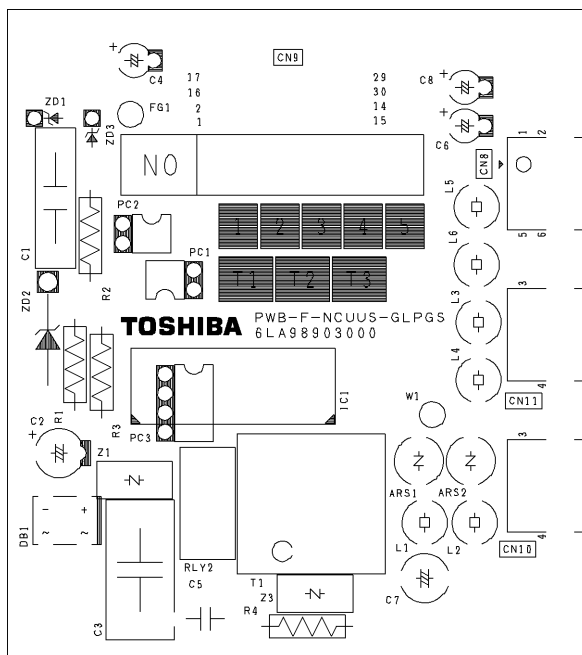

ITEM No.	PART No.	PART NAME	Q'TY / PAGE	Q'TY / PACK	P	I	R	BSI No.	TO	FROM	REMARKS	
											Location	
0	6LA98907000	PWA-F-NCUUS-GLPGS	1	1/SB								
11	D0-23992001	RA-391M-C6-Y	1	5/P							ARS1	
12	D0-23992001	RA-391M-C6-Y	1	5/P							ARS2	
31	E0-07672000	G6S-2 DC12V	1	5/P							RLY2	
51	C0-03414001	MC14053BFEL	1	5/							IC51	
52	C0-10977002	NJM4558M(TE3)-#ZZZB	1	5/S							IC52	
53	C0-10977002	NJM4558M(TE3)-#ZZZB	1	5/S							IC53	
151	C0-10860001	MUN2211T1G	1	5/P							Q51	
152	C0-10860001	MUN2211T1G	1	5/P							Q52	
153	C0-10860001	MUN2211T1G	1	5/P							Q53	
154	C0-08173001	2SC2884-Y(TE12R F)	1	5/P							Q54	
251	C0-08126001	1SS184(TE85R F)	1	5/P							D51	
252	C0-08126001	1SS184(TE85R F)	1	5/P							D52	
301	C0-10008001	MTZ J T-77 16B	1	5/P							ZD1	
302	C0-08166001	1Z24(TPA2 Q)	1	5/P							ZD2	
303	C0-10008001	MTZ J T-77 16B	1	5/P							ZD3	
351	C0-08165001	02CZ5.6-Y(TE85L F)	1	5/P							ZD51	
352	C0-08165001	02CZ5.6-Y(TE85L F)	1	5/P							ZD52	
353	C0-08165001	02CZ5.6-Y(TE85L F)	1	5/P							ZD53	
401	D0-21343000	ECQE2474KF	1	5/P							C1	
402	D0-16972001	TC04RSRA35VB22MF50E2	1	5/P							C2	
403	D0-21326000	ECQE2155KF	1	5/P							C3	
404	D0-16968001	TC04RSRA25VB10MF50E2	1	5/P							C4	
405	D0-21313000	ECQE2103JF	1	5/P							C5	
406	D0-16968001	TC04RSRA25VB10MF50E2	1	5/P							C6	
407	D0-16857001	TC04NSME16VB47MBPF50E0	1	5/P							C7	
408	D0-16968001	TC04RSRA25VB10MF50E2	1	5/P							C8	
452	D0-04098001	GRM188F11E104ZA01D	1	10/P							C52	
453	D0-04098001	GRM188F11E104ZA01D	1	10/P							C53	
454	D0-04090001	GRM1882C1H471JA01D	1	10/P							C54	
455	D0-04098001	GRM188F11E104ZA01D	1	10/P							C55	
456	D0-04098001	GRM188F11E104ZA01D	1	10/P							C56	
457	D0-04098001	GRM188F11E104ZA01D	1	10/P							C57	
458	D0-04098001	GRM188F11E104ZA01D	1	10/P							C58	
459	D0-14312001	GRM1882C1H241JA01D	1	5/P							C59	
460	D0-04098001	GRM188F11E104ZA01D	1	10/P							C60	
462	D0-04098001	GRM188F11E104ZA01D	1	10/P							C62	
463	D0-04098001	GRM188F11E104ZA01D	1	10/P							C63	
464	D0-04098001	GRM188F11E104ZA01D	1	10/P							C64	
465	D0-04098001	GRM188F11E104ZA01D	1	10/P							C65	
466	D0-04098001	GRM188F11E104ZA01D	1	10/P							C66	
467	D0-04101001	GRM188B11H102KA01D	1	10/P							C67	
468	D0-04098001	GRM188F11E104ZA01D	1	10/P							C68	
501	D0-21122001	RSMF1TB180J	1	5/P							R1	
502	D0-21170001	RSMF1TB153J	1	5/P							R2	
503	D0-21119001	RSMF1TB120J	1	5/P							R3	
504	D0-21118001	RSMF1TB103J	1	5/P							R4	
552	D0-19553001	MCR03EZHJ000	1	5/P							R52	
553	D0-19553001	MCR03EZHJ000	1	5/P							R53	
554	D0-19553001	MCR03EZHJ000	1	5/P							R54	
555	D0-19441001	MCR03EZHJ820	1	5/P							R55	
557	D0-19548001	MCR03EZPF3002	1	5/P							R57	
558	D0-19599001	MCR03EZPF4703	1	5/P							R58	
559	D0-19471001	MCR03EZPF1302	1	5/P							R59	
562	D0-19327001	MCR03EZHJ103	1	5/P							R62	
564	D0-19527001	MCR03EZPF2402	1	5/P							R64	
565	D0-19626001	MCR03EZPF6040	1	5/P							R65	
566	D0-19465001	MCR03EZPF1202	1	5/P							R66	
567	D0-19327001	MCR03EZHJ103	1	5/P							R67	
568	D0-19650001	MCR03EZPF7502	1	5/P							R68	
569	D0-19633001	MCR03EZPF6202	1	5/P							R69	
570	D0-19326001	MCR03EZHJ102	1	5/P							R70	
571	D0-19329001	MCR03EZHJ105	1	5/P							R71	
574	D0-19369001	MCR03EZHJ223	1	5/P							R74	
575	D0-19548001	MCR03EZPF3002	1	5/P							R75