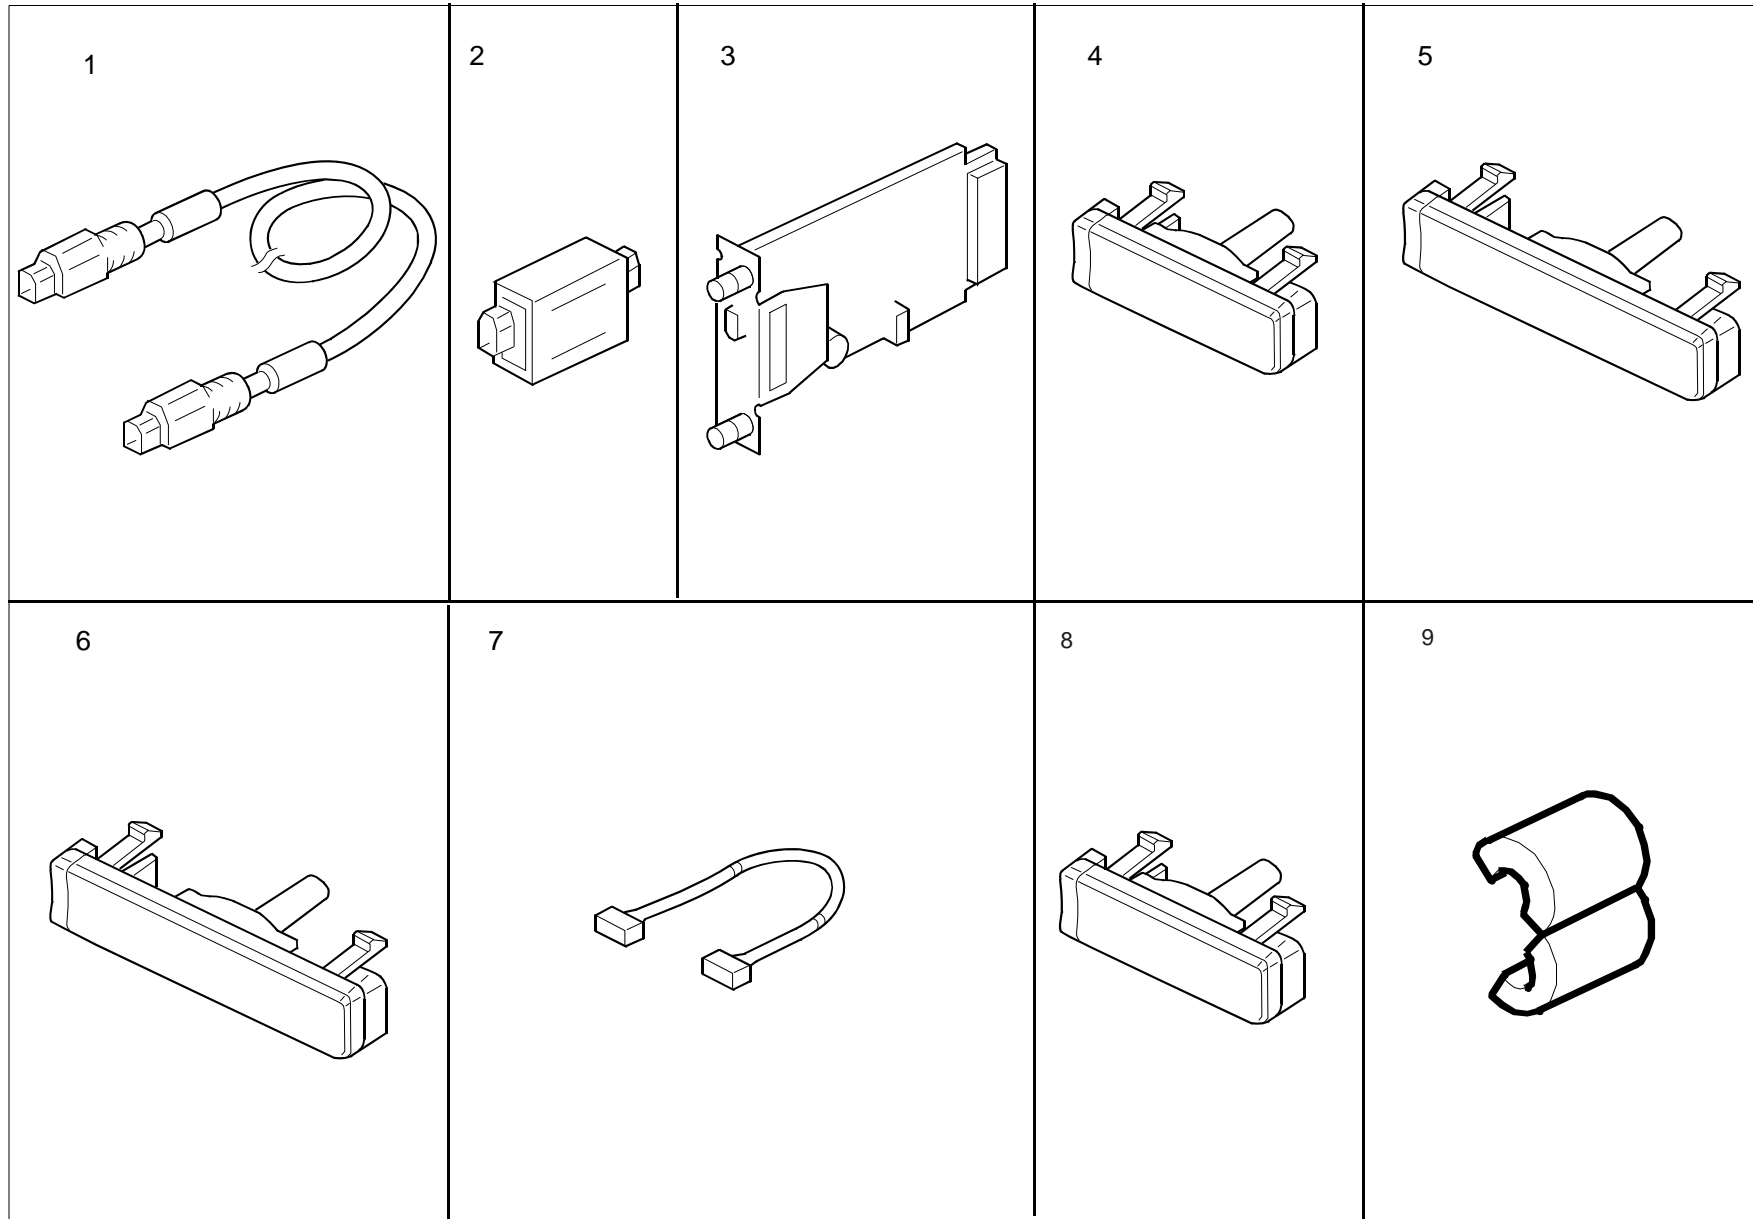

SERVICE PARTS LIST

Copy Connector

TYPE 3260

This section instructs you as to the numbers and names of parts on this machine.

1.COPY CONNECTOR (B32811)

Rev. 03/11/2008

1.COPY CONNECTOR (B32811)

Rev. 03/11/2008

Index No.	Part No.	Description	Q'ty Per Assembly
1	B328 5503	Interface Cable	3
2	B140 5725	HUB:1394:Repeater	2
3	B328 5662	PCB:Coupling:PBF	2
4	B234 1574	Keytop:Other Function:NA	2
4	B234 1580	Keytop:Other Function:EU	2
5	B132 7366	Keytop:Menu:NA	2
5	B132 7368	Keytop:Menu:EU	2
6	B132 7367	Keytop:PRN-Menu	2
6	B132 7369	Keytop:PRN-Menu:EU	2
7	B328 5500	Cable:Power:Repeater	2
8	B223 1533	Keytop: Function: NA	2
8	B223 1539	Keytop: Function: EU	2
9	1607 1715	Ferrite Core 0 RFC – 5	2

Index No.	Part No.	Description	Q'ty Per Assembly

**COPY CONNECTOR TYPE 3260
B328-11
PARTS INDEX**

This section instructs you as to the numbers and names of parts on this machine.

Parts Index

Part No.	Description	Page and Index No.
B328 5500	Cable:Power:Repeater	3 - 7
B328 5503	Interface Cable	3 - 1
B328 5662	PCB:Coupling:PBF	3 - 3