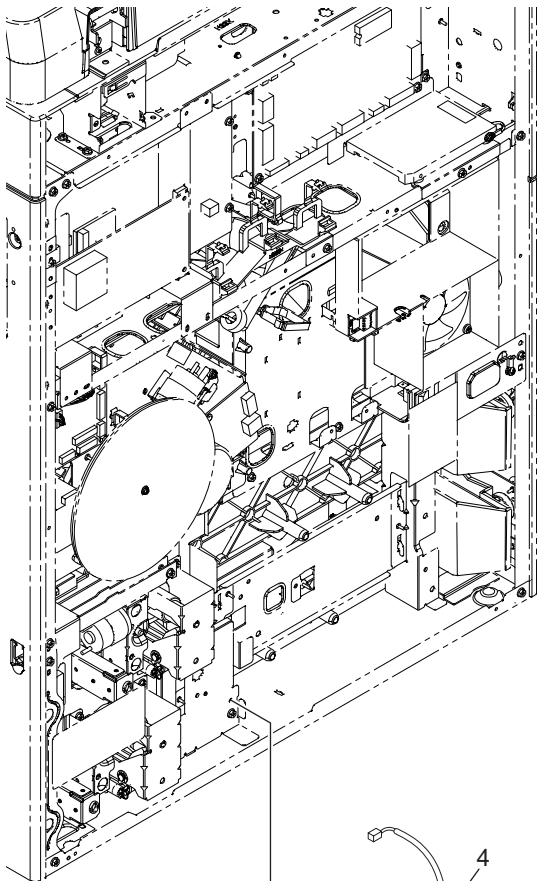

TOSHIBA

SERVICE PARTS LIST

FAX Unit

GD-1350

© 2014 TOSHIBA TEC CORPORATION All rights reserved

Under the copyright laws, this manual cannot be reproduced in any form without prior written permission of TOSHIBA TEC CORPORATION. No patent liability is assumed, however, with respect to the use of the information contained herein.

CONTENTS

FAX-UNIT	1
DOWNLOAD JIGS	10

ITEM No.	PART No.	PART NAME	Q'TY / PAGE	Q'TY / PACK	REMARKS
1	6LA34626000	COVER-FAX-DL-350	1	1/P	
3 A	6LH40558200	PWA-F-NCU-631-NAD1F	1	1/SB	NAD
3 B	6LH40560100	PWA-F-NCU-631-CNDF	1	1/SB	CND
3 C	6LH40592000	PWA-F-NCU-631-MJAF	1	1/SB	MJD
3 D	6LH40592100	PWA-F-NCU-631-AUSAF	1	1/SB	AUD
3 E	6LH40558100	PWA-F-NCU-631-TWDF	1	1/SB	TWD
4	6LJ60506000	HRNS-SPEAKER-210	1	1/P	
5	F0-01032000	WLS-13-0	4	5/P	
6 A	6LE59649000	COVER-MODULAR	2	1/P	NAD,CND,TWD
6 B	6LE59649000	COVER-MODULAR	3	1/P	MJD,AUD
7	X0-02592000	S/TPD3/FHEXM-3X6-ZU3	7	10/P	
8	6LA47979000	SCREW-SPEAKER-ZU3	1	5/P	
9	X0-02589000	S/TPD3/FHEXM-4X8-ZU3	7	10/P	
10	F0-01673000	RMS-2V0	3	5/P	
11	6LK30444100	ASYB-FAX-330S-WWF	1	1/SB	
12	6LK30438000	ASYB-HRNS-FG-330	2	1/P	
13	6LK30426000	ASYB-HRNS-FAX-330	1	1/P	
14 A	6LA98966000	HRNS-TEL-LINE-GLPGS	1	1/P	NAD
14 B	6LA98968000	HRNS-TEL-LINE-AUD	1	1/P	MJD,AUD,CND,TWD
15	4406392020	LBL-SUPER-G3	1	5/KP	

ITEM No.	PART No.	PART NAME	Q'TY / PAGE	Q'TY / PACK	REMARKS
1	44205829000	K-PWA-DLM-320	1	1/C	Relay PC board for K-PWA-DLM-320
2	C0-04530000	M27C4001-10F1	1	1/S	
3	6LH09942000	PWA-DWNLD-RELAY-34F	1	1/C	