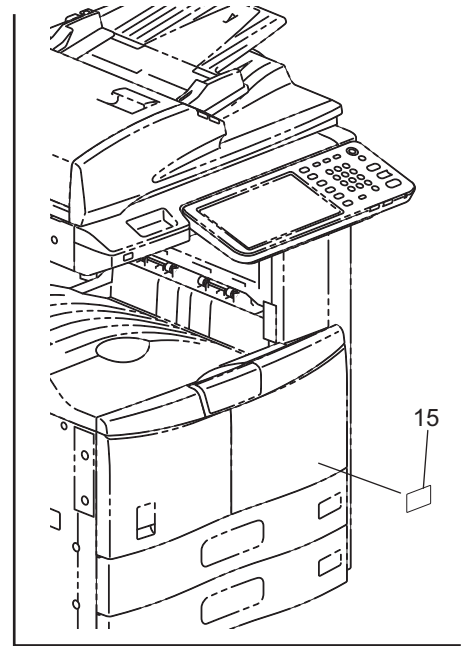

TOSHIBA

SERVICE PARTS LIST

FAX Unit

GD-1350

© 2014 TOSHIBA TEC CORPORATION All rights reserved

Under the copyright laws, this manual cannot be reproduced in any form without prior written permission of TOSHIBA TEC CORPORATION. No patent liability is assumed, however, with respect to the use of the information contained herein.

CONTENTS

FAX-UNIT	1
DOWNLOAD JIGS	10

ITEM No.	PART No.	PART NAME	Q'TY / PAGE	Q'TY / PACK	REMARKS
1	6LA34626000	COVER-FAX-DL-350	1	1/P	
3 A	6LH40558200	PWA-F-NCU-631-NAD1F	1	1/SB	NAD
3 B	6LH40560100	PWA-F-NCU-631-CNDF	1	1/SB	CND
3 C	6LH40592000	PWA-F-NCU-631-MJAF	1	1/SB	MJD
3 D	6LH40592100	PWA-F-NCU-631-AUSAF	1	1/SB	AUD
3 E	6LH40558100	PWA-F-NCU-631-TWDF	1	1/SB	TWD
4	6LJ60506000	HRNS-SPEAKER-210	1	1/P	
5	F0-01032000	WLS-13-0	4	5/P	
6 A	6LE59649000	COVER-MODULAR	2	1/P	NAD,CND,TWD
6 B	6LE59649000	COVER-MODULAR	3	1/P	MJD,AUD
7	X0-02592000	S/TPD3/FHEXM-3X6-ZU3	7	10/P	
8	6LA47979000	SCREW-SPEAKER-ZU3	1	5/P	
9	X0-02589000	S/TPD3/FHEXM-4X8-ZU3	7	10/P	
10	F0-01673000	RMS-2V0	3	5/P	
11	6LK30444100	ASYB-FAX-330S-WWF	1	1/SB	
12	6LK30438000	ASYB-HRNS-FG-330	2	1/P	
13	6LK30426000	ASYB-HRNS-FAX-330	1	1/P	
14 A	6LA98966000	HRNS-TEL-LINE-GLPGS	1	1/P	NAD
14 B	6LA98968000	HRNS-TEL-LINE-AUD	1	1/P	MJD,AUD,CND,TWD
15	4406392020	LBL-SUPER-G3	1	5/KP	

ITEM No.	PART No.	PART NAME	Q'TY / PAGE	Q'TY / PACK	REMARKS
1	44205829000	K-PWA-DLM-320	1	1/C	Relay PC board for K-PWA-DLM-320
2	C0-04530000	M27C4001-10F1	1	1/S	
3	6LH09942000	PWA-DWNLD-RELAY-34F	1	1/C	