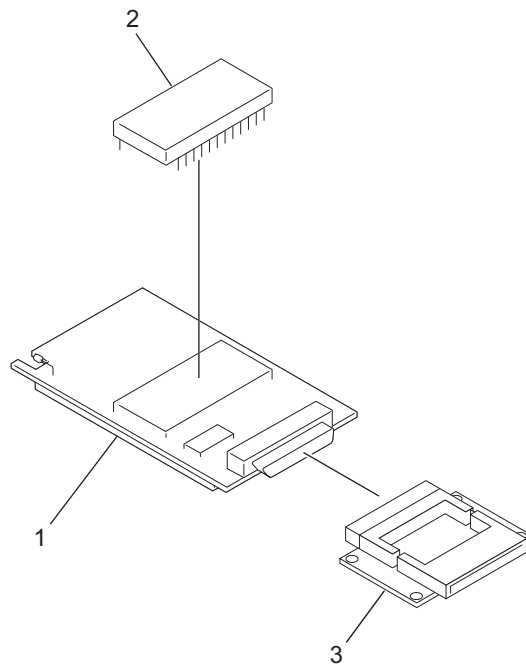

TOSHIBA

SERVICE PARTS LIST

FAX Unit

GD-1350

© 2014 TOSHIBA TEC CORPORATION All rights reserved

Under the copyright laws, this manual cannot be reproduced in any form without prior written permission of TOSHIBA TEC CORPORATION. No patent liability is assumed, however, with respect to the use of the information contained herein.

CONTENTS

FAX-UNIT	1
DOWNLOAD JIGS	10

ITEM No.	PART No.	PART NAME	Q'TY / PAGE	Q'TY / PACK	REMARKS
1	6LA34626000	COVER-FAX-DL-350	1	1/P	
3 A	6LH40558200	PWA-F-NCU-631-NAD1F	1	1/SB	NAD
3 B	6LH40560100	PWA-F-NCU-631-CNDF	1	1/SB	CND
3 C	6LH40592000	PWA-F-NCU-631-MJAF	1	1/SB	MJD
3 D	6LH40592100	PWA-F-NCU-631-AUSAF	1	1/SB	AUD
3 E	6LH40558100	PWA-F-NCU-631-TWDF	1	1/SB	TWD
4	6LJ60506000	HRNS-SPEAKER-210	1	1/P	
5	F0-01032000	WLS-13-0	4	5/P	
6 A	6LE59649000	COVER-MODULAR	2	1/P	NAD,CND,TWD
6 B	6LE59649000	COVER-MODULAR	3	1/P	MJD,AUD
7	X0-02592000	S/TPD3/FHEXM-3X6-ZU3	7	10/P	
8	6LA47979000	SCREW-SPEAKER-ZU3	1	5/P	
9	X0-02589000	S/TPD3/FHEXM-4X8-ZU3	7	10/P	
10	F0-01673000	RMS-2V0	3	5/P	
11	6LK30444100	ASYB-FAX-330S-WWF	1	1/SB	
12	6LK30438000	ASYB-HRNS-FG-330	2	1/P	
13	6LK30426000	ASYB-HRNS-FAX-330	1	1/P	
14 A	6LA98966000	HRNS-TEL-LINE-GLPGS	1	1/P	NAD
14 B	6LA98968000	HRNS-TEL-LINE-AUD	1	1/P	MJD,AUD,CND,TWD
15	4406392020	LBL-SUPER-G3	1	5/KP	

ITEM No.	PART No.	PART NAME	Q'TY / PAGE	Q'TY / PACK	REMARKS
1	44205829000	K-PWA-DLM-320	1	1/C	Relay PC board for K-PWA-DLM-320
2	C0-04530000	M27C4001-10F1	1	1/S	
3	6LH09942000	PWA-DWNLD-RELAY-34F	1	1/C	