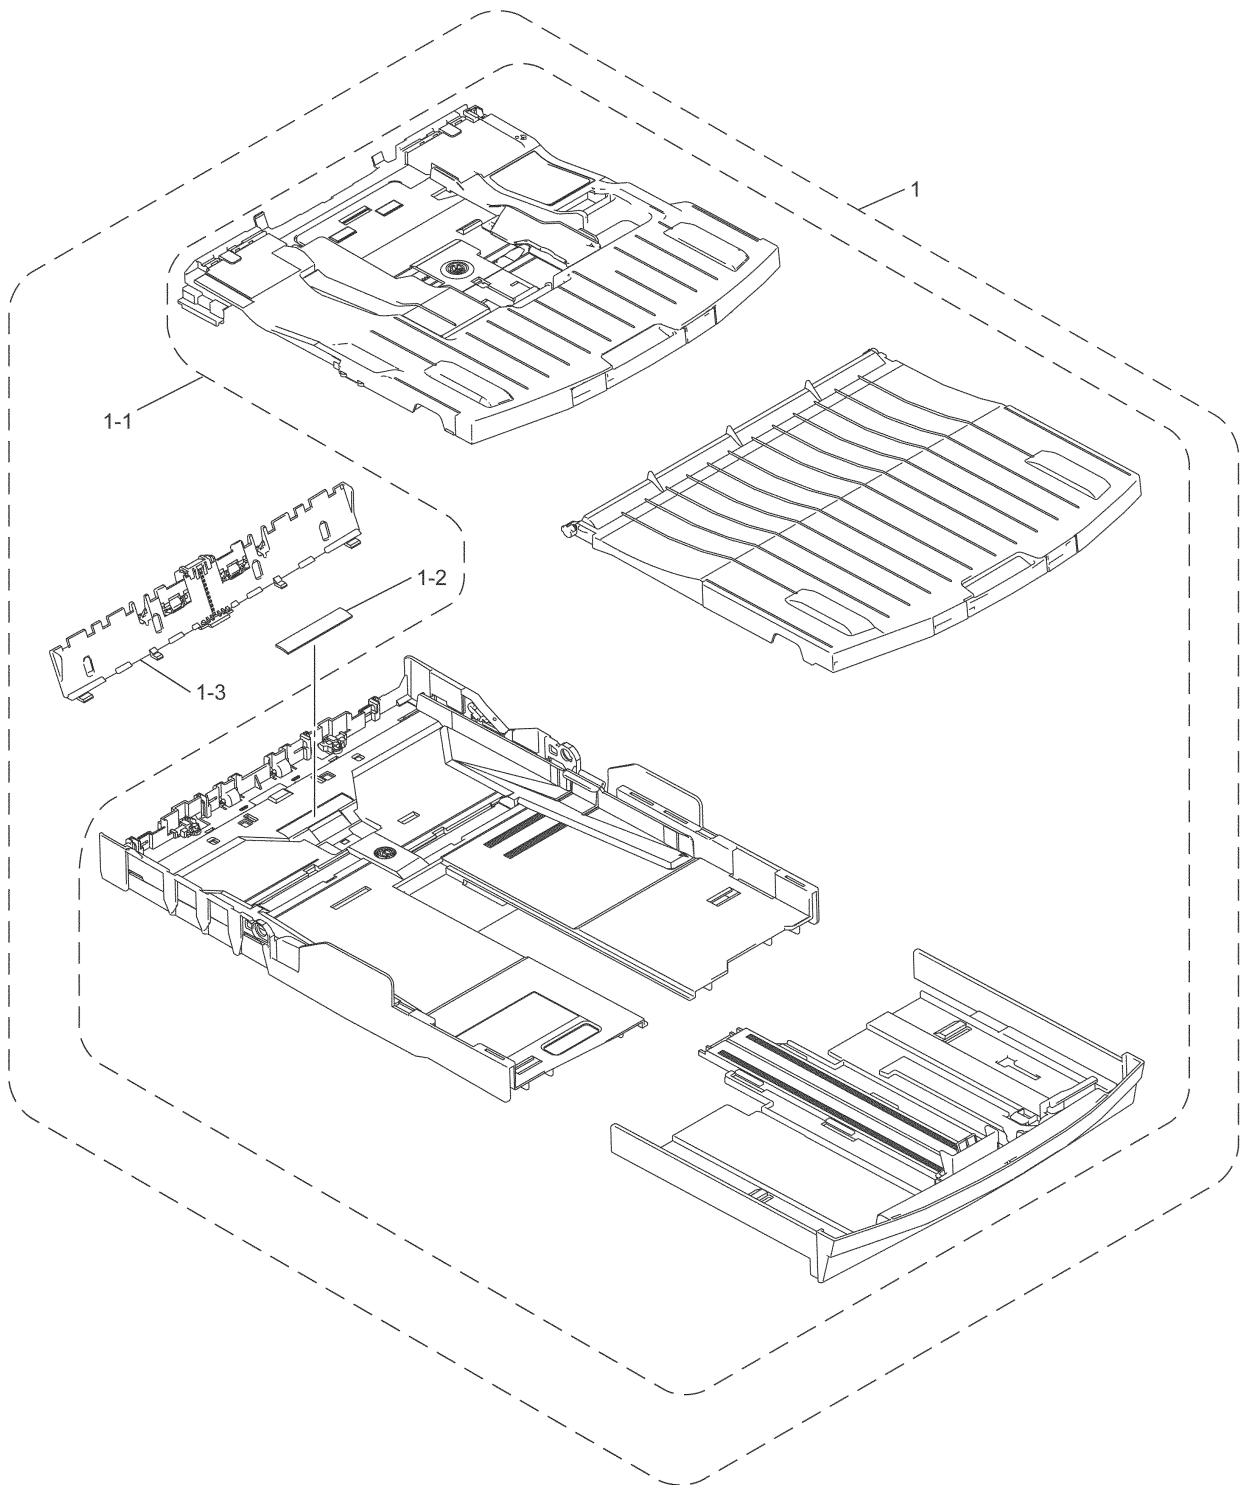

5 PAPER TRAY

List5(PAPER TRAY)

REF No.	CODE	Q'TY	DESCRIPTION	REMARKS
1	LS6841002	1	PAPER TRAY ASSY (SP), DCP145C	
1	LS6841003	1	PAPER TRAY ASSY (SP), DCP163C/DCP167C	
1	LS6841001	1	PAPER TRAY ASSY (SP), DCP165C/DCP185C/ MFC250C/MFC250CZ/MFC290C/MFC290CZ/MFC297C/MFC297CZ	
1	LS6840002	1	PAPER TRAY ASSY (SP), DCP383C/DCP385C/DCP387C	
1	LS6840001	1	PAPER TRAY ASSY (SP), DCP585CW/MFC490CW/MFC790CW/MFC990CW	
1-1	LS6839002	1	OUTPUT PAPER TRAY COVER (SP), DCP145C	
1-1	LS6839003	1	OUTPUT PAPER TRAY COVER (SP), DCP163C/DCP167C	
1-1	LS6839001	1	OUTPUT PAPER TRAY COVER (SP), DCP165C/DCP185C/ MFC250C/MFC250CZ/MFC290C/MFC290CZ/MFC297C/MFC297CZ	
1-1	LS6837002	1	OUTPUT PAPER TRAY COVER (SP), DCP383C/DCP385C/DCP387C	
1-1	LS6837001	1	OUTPUT PAPER TRAY COVER (SP), DCP585CW/MFC490CW/MFC790CW/MFC990CW	
1-2	LP1575001	1	BASE PAD	
1-3	LS4269001	1	BANK ASSY	

8CAG02/05/07/11/
13/15/17/19/31/32/33/
35/37/41/43/45/47/49

DCP145C/DCP163C/DCP165C/DCP167C/
DCP185C/DCP383C/DCP385C/DCP387C/DCP585CW/
MFC250C/MFC250CZ/MFC290C/MFC290CZ/MFC297C/MFC297CZ/
MFC490CW/MFC790CW/MFC990CW