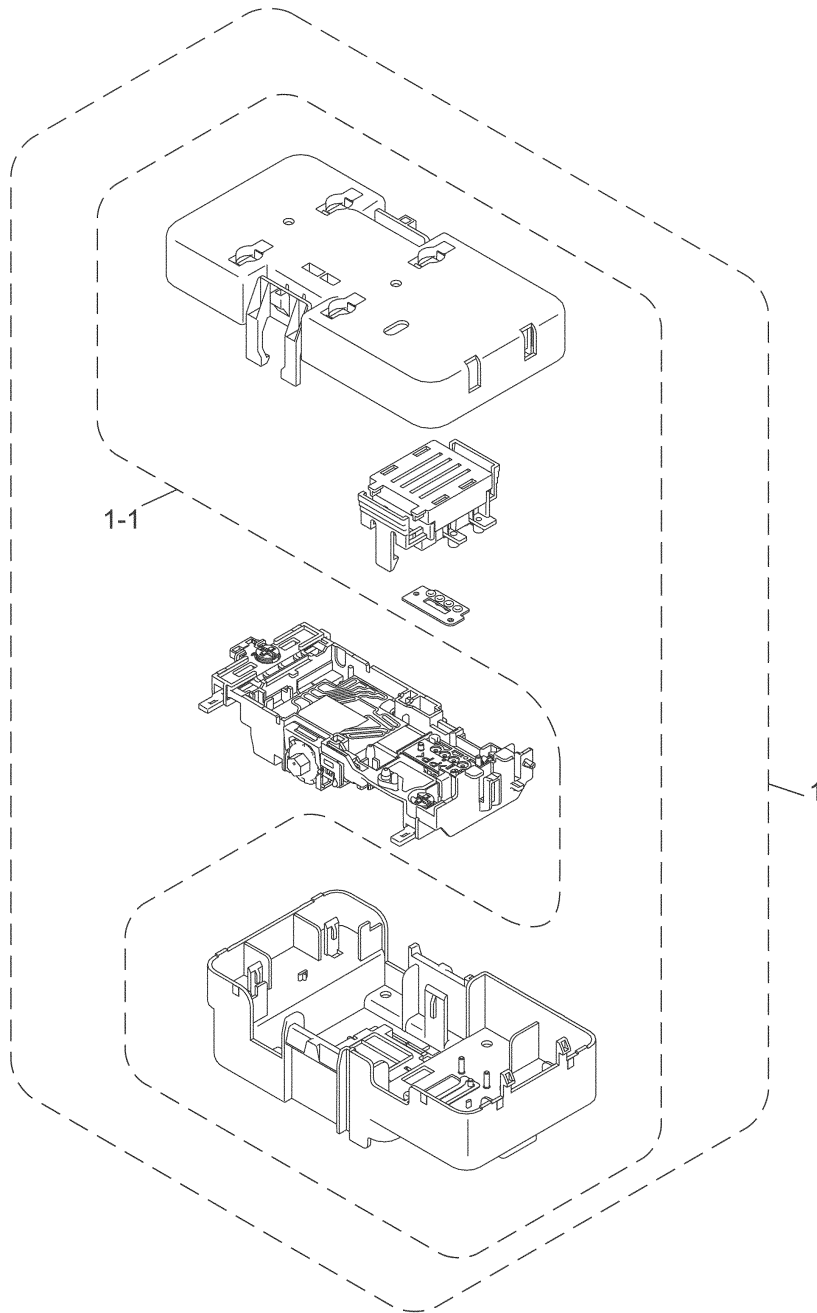

4 HEAD

List4(HEAD)

REF No.	CODE	Q'TY	DESCRIPTION	REMARKS
1	LK3211001	1	HEAD/CARRIAGE UNIT (SP)	
1-1	LK3216001	1	(without CARRIAGE PCB ASSY) HEAD CASING ASSY(SP)	

8CAG02/05/07/11/
13/15/17/19/31/32/33/
35/37/41/43/45/47/49

DCP145C/DCP163C/DCP165C/DCP167C/
DCP185C/DCP383C/DCP385C/DCP387C/DCP585CW/
MFC250C/MFC250CZ/MFC290C/MFC290CZ/MFC297C/MFC297CZ/
MFC490CW/MFC790CW/MFC990CW