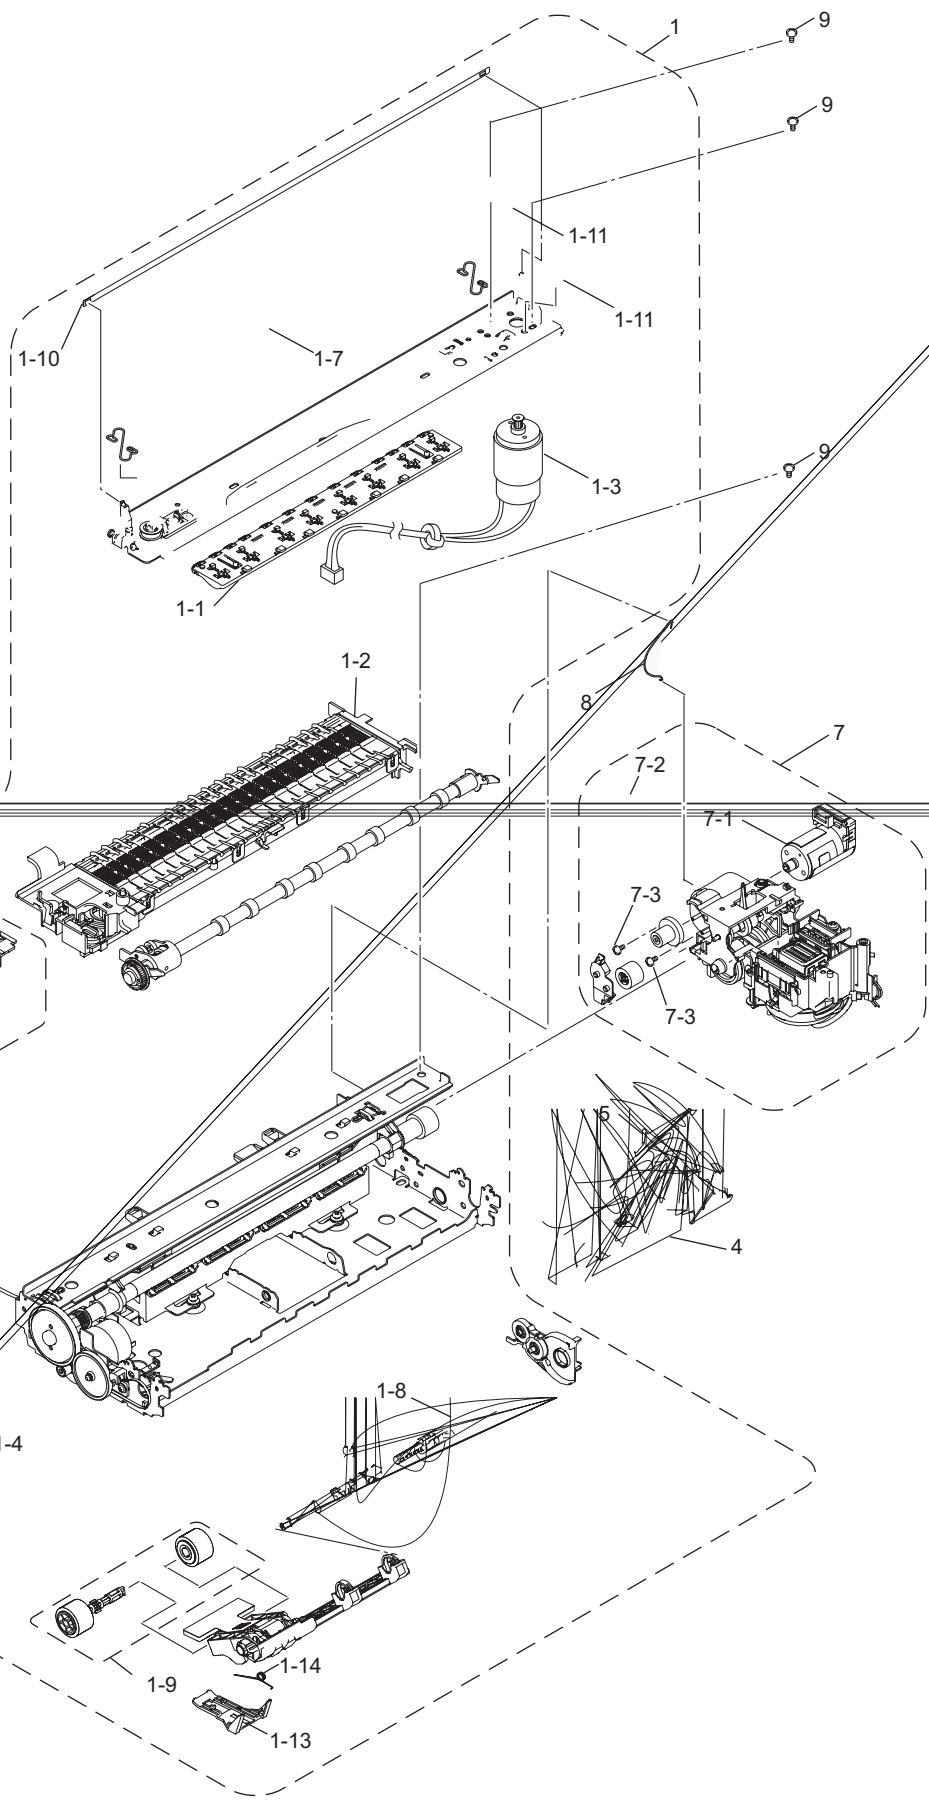

## List3(ENGINE)

REF No.	CODE	Q'TY	DESCRIPTION	REMARKS
1	LS6537001	1	ENGINE UNIT (SP), DCP145C/DCP163C/DCP165C/DCP167C/DCP185C/ MFC250C/MFC250CZ/MFC290C/MFC290CZ/MFC297C/MFC297CZ	
1	LX1876001	1	ENGINE UNIT (SP), DCP383C/DCP385C/DCP387C/DCP585CW/ MFC490CW/MFC790CW/MFC990CW	chg
1-1	LS4301001	1	STAR WHEEL HOLDER	
1-2	LS4303001	1	PLATEN F ASSY, DCP145C/DCP163C/DCP165C/DCP167C/DCP185C/ MFC250C/MFC250CZ/MFC290C/MFC290CZ/MFC297C/MFC297Cz	
1-2	LS4304001	1	PLATEN M ASSY, DCP383C/DCP385C/DCP387C/DCP585CW/MFC490CW/MFC790CW/MFC990CW	
1-3	LX3629001	1	CARRIAGE MOTOR	CHG
1-4	LP1471001	1	RF ENCODER DISK	
1-5	LS4249001	1	INNER CHUTE ASSY	
1-5-1	LS4251001	1	REGISTRATION SENSOR ACTUATOR	
1-6	LT0466001	1	SENSOR HARNESS UNIT	
1-7	LS4198001	1	TIMING BELT	
1-8	LS4260001	1	ASF GEAR SHAFT OUTER	
1-9	LX0126001	1	PAPER PULL-IN ROLLER ASSY	chg
1-10	LS4467001	1	ENCODER STRIP	
1-11	000300606	2	SCREW BIND M3X6	
1-12	000021206	1	SCREW BIND M2X12	
1-13	LS4120001	1	PE ACTUATOR 9 ASSY	add
1-14	LS4075001	1	PE ACTUATOR SPRING	add
2	LS4253004	1	JAM CLEAR COVER, DCP145C/MFC990CW	
2	LS4253001	1	JAM CLEAR COVER, DCP165C/DCP185C/ MFC250C/MFC250CZ/MFC290C/MFC290CZ/MFC297C//MFC297CZ	
2	LS4253002	1	JAM CLEAR COVER, DCP163C/DCP167C/DCP383C/DCP385C/DCP387C	
2	LS4253003	1	JAM CLEAR COVER, DCP585CW/MFC490CW/MFC790CW	
3	LS4383001	1	HEAD COVER	
4	LX0376001	1	TUBE SUPPORT PLATE	chg
5	LS4469001	1	TUBE SUPPORT WIRE	
6	LS6543001	1	CARRIAGE PCB ASSY (SP)	
7	LS6544001	1	MAINTENANCE UNIT (SP)	
7-1	LS4091001	1	ASF MOTOR	
7-2	LS4098001	1	SWITCHING LEVER GUIDE	
7-3	LS4375001	2	SCREW PAN (S/P WASHER) M3X5	
8	LS5775001	1	EARTH SPRING	
9	087311016	3	TAPTITE CUP B M3X10	