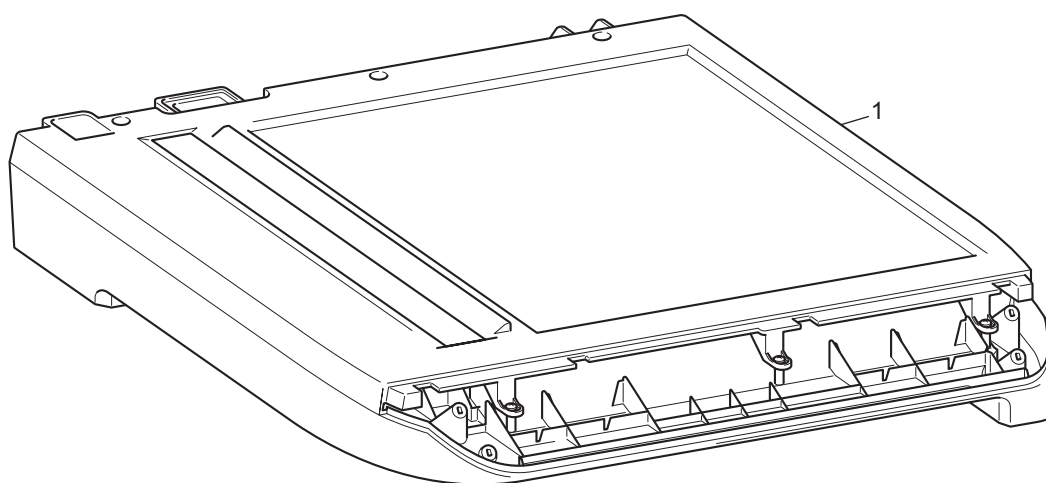

7. DOCUMENT SCANNER

7. DOCUMENT SCANNER

REF No.	CODE	Q'TY	DESCRIPTION	REMARKS
1	LS1225001	1	DOCUMENT SCANNER UNIT (SP), DCP7030/DCP7032/DCP7040/DCP7045N/MFC7320/ MFC7340/MFC7345N/MFC7440N/MFC7450 EXCEPT FOR CHN	
1	LS1225002	1	DOCUMENT SCANNER UNIT (SP), MFC7840N FOR ASA/IND, MFC7840W	
1	LS1756001	1	DOCUMENT SCANNER UNIT (SP), DCP7030/DCP7040/ MFC7340/MFC7450 FOR CHN	
1	LS1756002	1	DOCUMENT SCANNER UNIT (SP), MFC7840N FOR CHN	

8C5C01/8C5C03/8C5C13/8C4C14/
8C5C15/8C5C17/8C5C31/8C5C32/
8C5C33/8C5C35/8C5C42/8C5C43/
8C5C45/8C5C46/8C5C47/8C5C48

DCP7030/DCP7032/DCP7040/DCP7045N/
MFC7320/MFC7340/MFC7345N/MFC7440N/
MFC7450/MFC7840N/MFC7840W