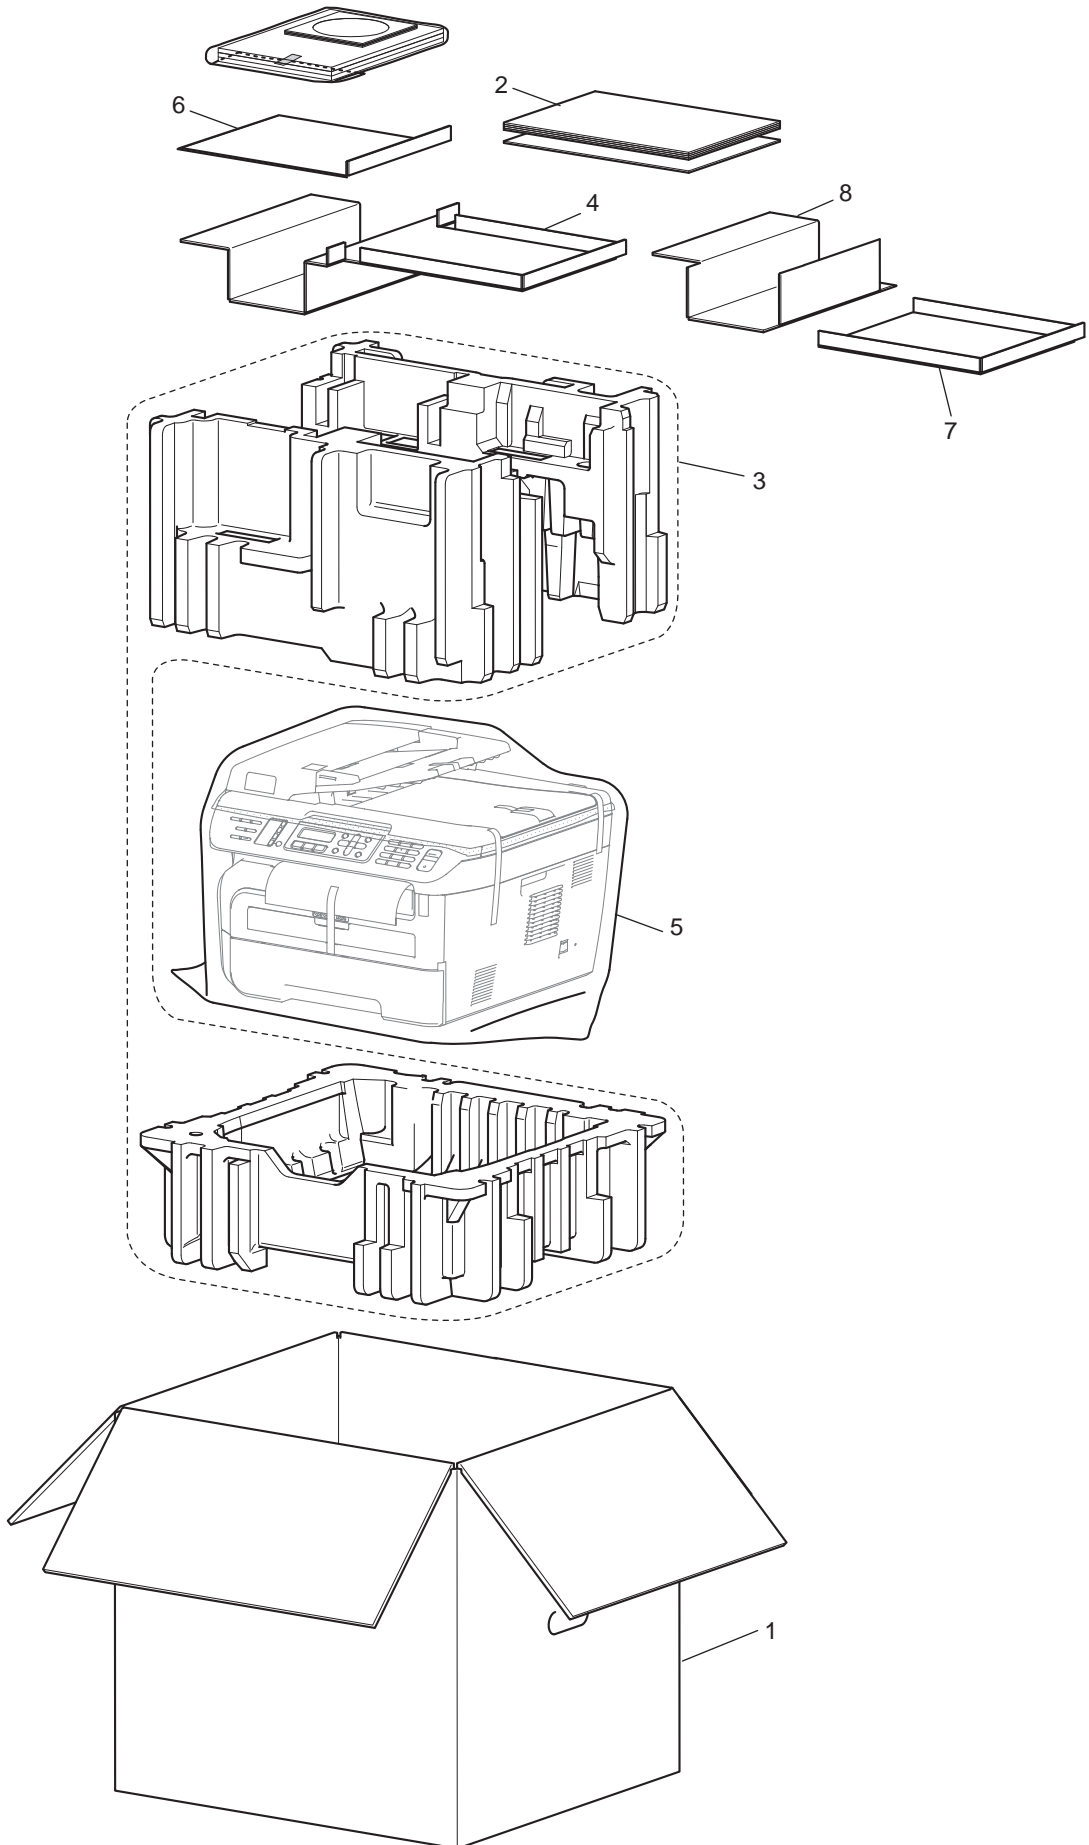

13. PACKING MATERIALS

13. PACKING MATERIALS

REF No.	CODE	QTY	DESCRIPTION	REMARKS
1	LS1148001	1	CARTON VN, DCP7030 FOR US	
1	LS3238001	1	CARTON CN, DCP7030 FOR US	add
1	LS1157001	1	CARTON VN, DCP7040 FOR US/ARG/CHL	
1	LS3241001	1	CARTON CN, DCP7040 FOR US	add
1	LS1129001	1	CARTON VN, MFC7340 FOR US	
1	LS3326001	1	CARTON VN, MFC7345N FOR US	
1	LS1113001	1	CARTON VN, MFC7440N FOR US/BRA/ARG	
1	LS1137001	1	CARTON VN, MFC7840W FOR US/BRA/ARG	
1	LS1151001	1	CARTON VN, DCP7030 FOR CAN	
1	LS3240001	1	CARTON CN, DCP7030 FOR CAN	add
1	LS1160001	1	CARTON VN, DCP7040 FOR CAN	
1	LS3243001	1	CARTON CN, DCP7040 FOR CAN	add
1	LS1132001	1	CARTON VN, MFC7340 FOR CAN	
1	LS1124001	1	CARTON VN, MFC7440N FOR CAN	
1	LS1140001	1	CARTON VN, MFC7840W FOR CAN	
1	LS1470001	1	CARTON VN, DCP7045N EXCEPT FOR RUS	
1	LS1716001	1	CARTON VN, DCP7030 FOR GER/UK/FRA/BEL/NLD/CHE/ITA/PND/IBR/EEU	
1	LS3586001	1	CARTON VN, DCP7040 FOR GER/UK/FRA/BEL/NLD/CHE/ITA/PND/IBR/EEU	
1	LS1605001	1	CARTON VN, MFC7320 FOR GER/UK/FRA/BEL/NLD/CHE/AUS/SPA/ITA/ISR POR/PND/EEU	
1	LS1288001	1	CARTON VN, MFC7440N FOR GER/UK/FRA/BEL/NLD/CHE/AUS/SPA/ITA/ POR/CHL/PND/EEU	
1	LS1466001	1	CARTON VN, MFC7840W FOR GER/UK/FRA/BEL/NLD/CHE/AUS/SPA/ITA/ POR/CHL/PND/EEU	
1	LS3254001	1	CARTON CN, DCP7030 FOR CHN	
1	LS3256001	1	CARTON CN, DCP7040 FOR CHN	
1	LS1841001	1	CARTON VN, MFC7340 FOR CHN	
1	LS3424001	1	CARTON CN, MFC7340 FOR CHN	add
1	LS1867001	1	CARTON VN, MFC7450 FOR CHN	
1	LS3426001	1	CARTON CN, MFC7450 FOR CHN	add
1	LS1964001	1	CARTON VN, MFC7840N FOR CHN	
1	LS3428001	1	CARTON CN, MFC7840N FOR CHN	add
1	LS3556001	1	CARTON VN, MFC7320 FOR ZAF/GUL	add
1	LS3562001	1	CARTON VN, MFC7440N FOR ZAF/GUL	add
1	LS3438001	1	CARTON CN, MFC7440N FOR CHL	add
1	LS3440001	1	CARTON CN, MFC7840W FOR CHL	add
1	LS1775001	1	CARTON VN, DCP7030 FOR ASA/GUL/OCE	
1	LS1779001	1	CARTON VN, DCP7040 FOR ASA/OCE	
1	LS1695001	1	CARTON VN, MFC7340 FOR ASA/OCE	
1	LS1692001	1	CARTON VN, MFC7450 FOR ASA	
1	LS1792001	1	CARTON VN, MFC7840N FOR ASA	
1	LS3564001	1	CARTON VN, MFC7840W FOR GUL	
1	LS3071001	1	CARTON VN, DCP7030 FOR KOR	
1	LS3075001	1	CARTON VN, MFC7340 FOR KOR	
1	LS3079001	1	CARTON VN, MFC7450 FOR KOR	
1	LS3034001	1	CARTON VN, DCP7030 FOR IND	
1	LS3095001	1	CARTON VN, MFC7340 FOR IND	
1	LS3096001	1	CARTON VN, MFC7450 FOR IND	
1	LS3137001	1	CARTON VN, MFC7840N FOR IND	
1	LS1859001	1	CARTON VN, DCP7030 FOR RUS	
1	LS1742001	1	CARTON VN, DCP7032 FOR RUS	
1	LS3613001	1	CARTON VN, DCP7040 FOR RUS	
1	LS1476001	1	CARTON VN, DCP7045N FOR RUS	
1	LS1607001	1	CARTON VN, MFC7320 FOR RUS	
1	LS1474001	1	CARTON VN, MFC7440N FOR RUS	
1	LS1752001	1	CARTON VN, MFC7840W FOR RUS	
1	LS1428001	1	CARTON VN, MFC7440N FOR OCE	
1	LS1443001	1	CARTON VN, MFC7840W FOR OCE	
1	LS3012001	1	CARTON VN, DCP7032 FOR PND	
2	LS1181001	1	QUICK SETUP GUIDE, DCP7030/DCP7040 FOR US/CAN [ENGLISH]	
2	LS1667001	1	QUICK SETUP GUIDE, MFC7340/MFC7345N FOR US/CAN [ENGLISH]	
2	LS0398001	1	QUICK SETUP GUIDE, MFC7440N FOR US/CAN [ENGLISH]	
2	LS1179001	1	QUICK SETUP GUIDE, MFC7840W FOR US/CAN [ENGLISH]	
2	LS1181002	1	QUICK SETUP GUIDE, DCP7030/DCP7040 FOR CAN [FRENCH]	
2	LS1667002	1	QUICK SETUP GUIDE, MFC7340 FOR CAN [FRENCH]	
2	LS0398002	1	QUICK SETUP GUIDE, MFC7440N FOR CAN [FRENCH]	
2	LS1179002	1	QUICK SETUP GUIDE, MFC7840W FOR CAN [FRENCH]	
2	LS3590003	1	QUICK SETUP GUIDE, DCP7030/DCP7040/DCP7045N FOR GER/CHE/EEU [GERMAN]	
2	LS1284003	1	QUICK SETUP GUIDE, MFC7320/MFC7440N FOR GER/AUS [GERMAN]	
2	LS1283003	1	QUICK SETUP GUIDE, MFC7840W FOR GER/AUS [GERMAN]	
2	LS3590004	1	QUICK SETUP GUIDE, DCP7030/DCP7040/DCP7045N FOR UK	
2	LS1284004	1	QUICK SETUP GUIDE, MFC7320/MFC7440N FOR UK/ISR/ZAF