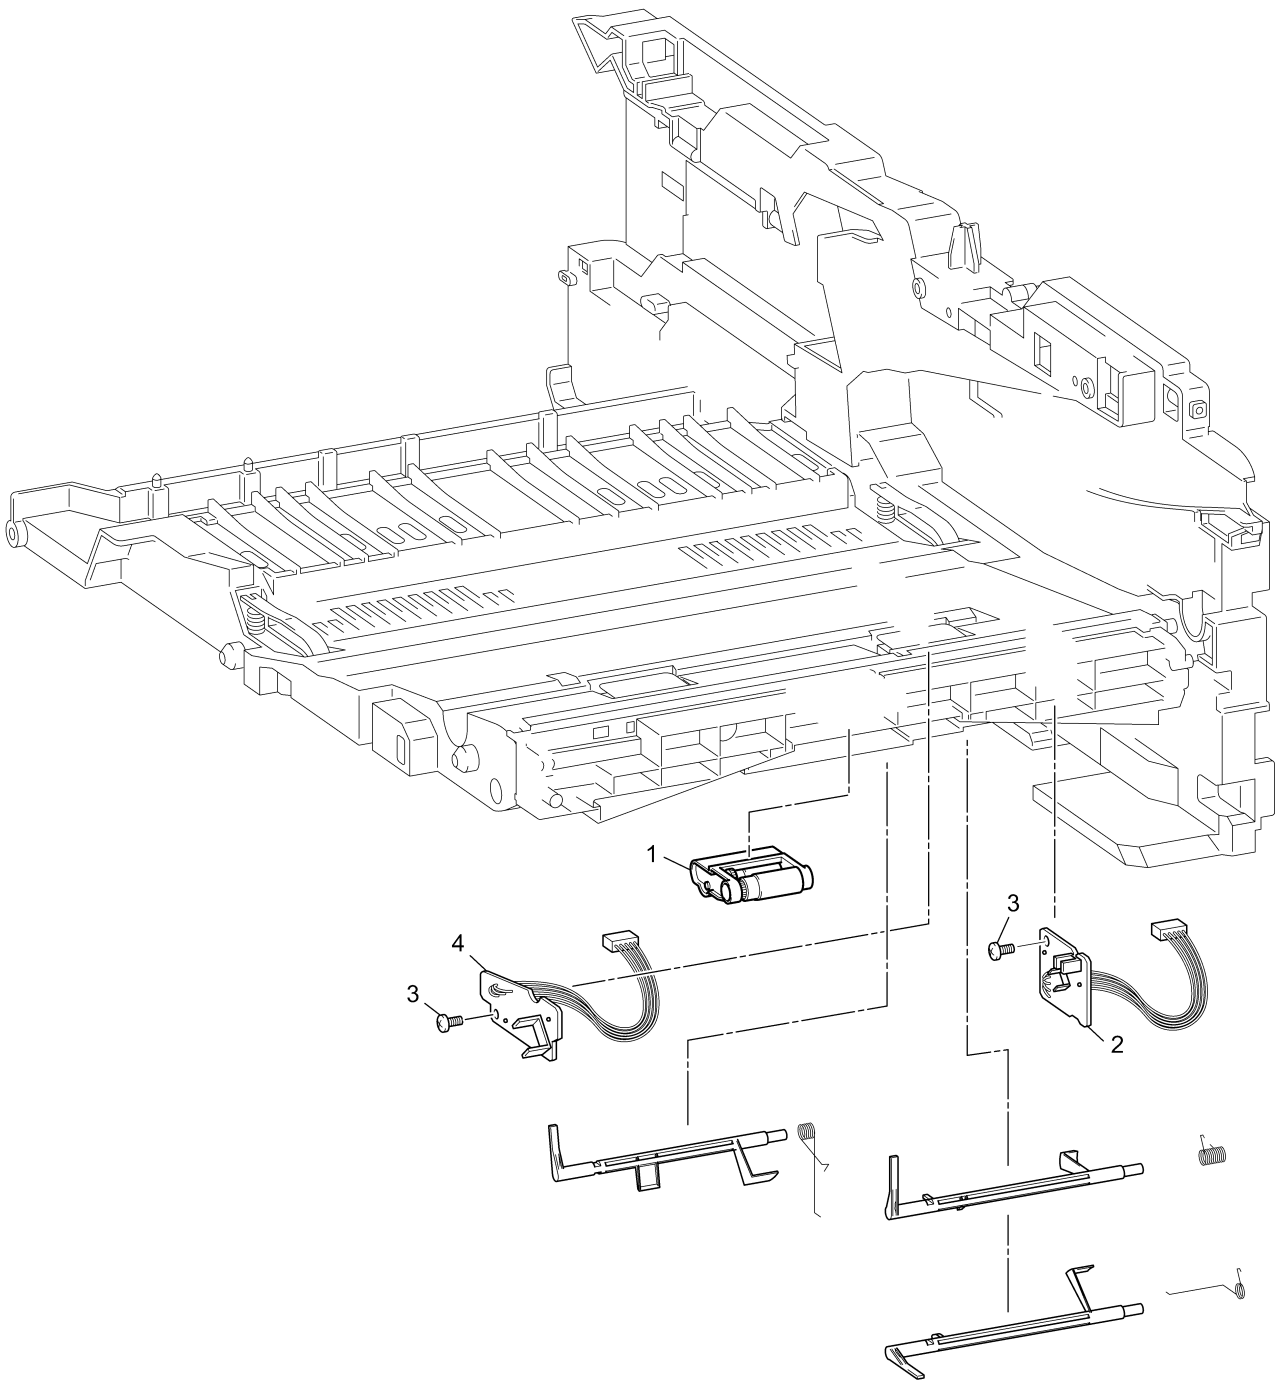

2. PAPER FEEDER

2. PAPER FEEDER

REF No.	CODE	Q'TY	DESCRIPTION	REMARKS
1	LU2088001	1	ROLLER HOLDER ASSY	
2	LV0061001	1	REGISTRATION FRONT PCB ASSY	
3	085311016	2	TAPTITE BIND B M3X10	
4	LV0062001	1	REGISTRATION REAR PCB ASSY