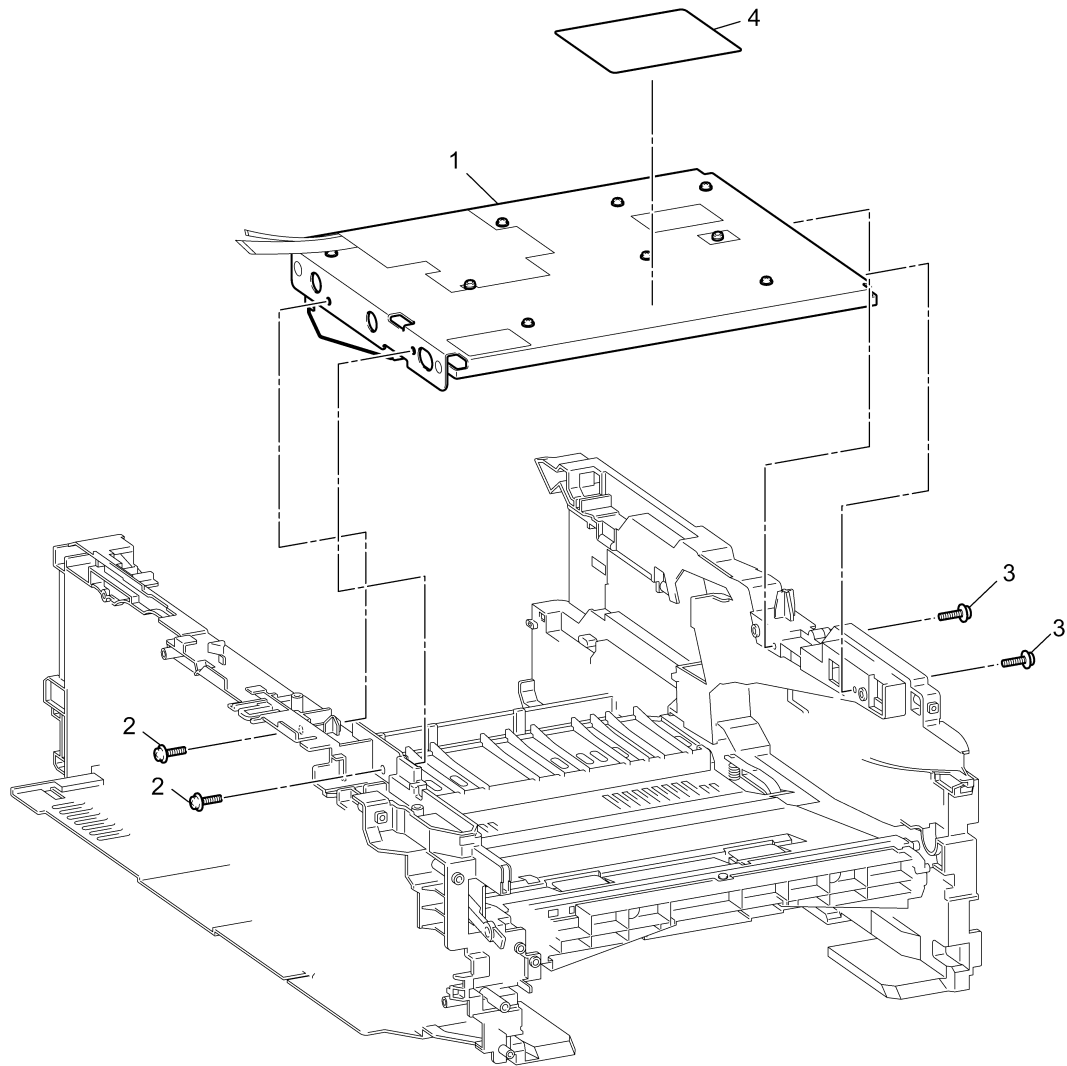

3. LASER UNIT

3. LASER UNIT

REF No.	CODE	Q'TY	DESCRIPTION	REMARKS
1	LU2375001	1	LASER UNIT (SP)	
2	LM5867001	2	TAPTITE CUP S M3X6 SR	
3	LJ0748001	2	TAPTITE PAN(S/P WASHER)S M3X8	
4	LJ0908001	1	LASER CAUTION LABEL EXCEPT FOR CHN	
4	UL7931001	1	LASER CAUTION LABEL FOR CHN