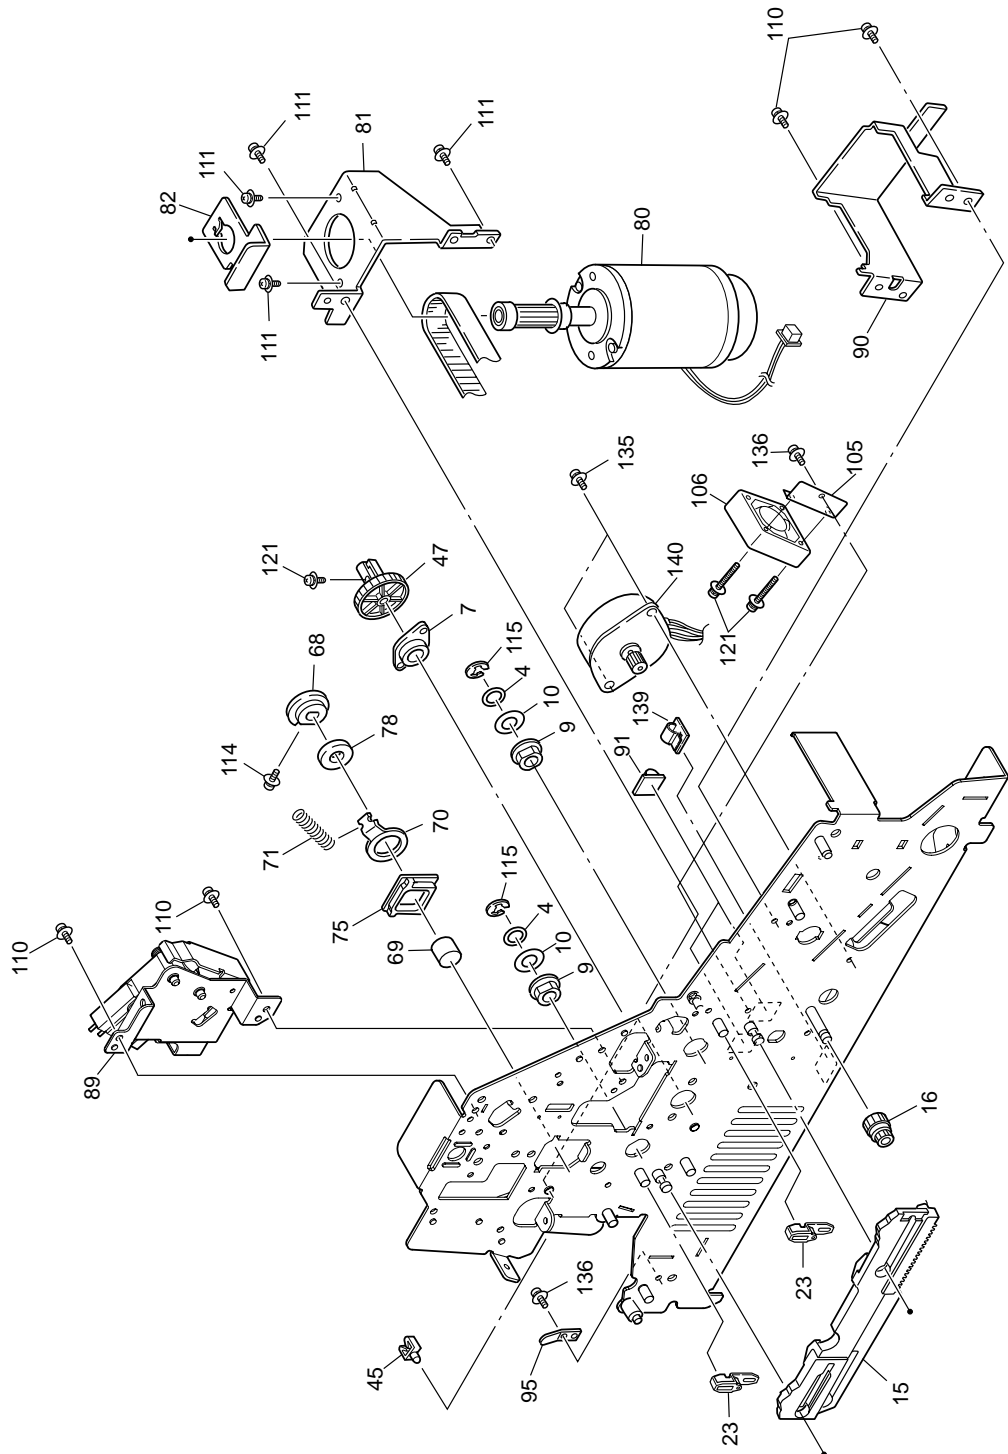

Printer Unit (3/3)

Printer Unit Right side

No.	Part No.	Name	Q'ty /Unit	Remarks
1	41556604	Frame-Main(Weld)	1	
2	41586504	Frame Middle_Guide Sheet Assy.	1	
3	41561101	Bracket-RearTractor(Weld)	1	
4		Washer	4	
5	41561601	Gear-CSF Rear	1	
6	41872501	Platen	1	
7	41681501	Collar-Platen	2	
8	41835702	Roller Assy.-Feed	2	
9	41562001	Bush-8	6	
10	40507401	Screw	2	
12	41708601	Sensor Assy.-(Rear)	1	
13	40135301	Photo-Interrupter	3	
14	43356801	CONN Cord-Front Tractor	1	
15	41562101	Rack-Mode R	1	
16	41562201	Gear-Idle Mode	1	
17	41562301	Shaft-Drive Mode	1	
18	41562401	Gear-Mode DriverR	1	
19	41561001	Bush-	2	
20	43507501	Motor Assy.-LF	1	
21	41836201	Guide Sheet Assy-Upper Front	1	
22		Guide Sheet Assy.-Upeer Rear	1	
23	41708701	Arm-Mode(Pushingin)	3	
25		Guide Bush	2	
26	41838201	Mode-Rack L	1	
27	41567801	Gear-Mode Drive L	1	
28	41651802	Board-RTS	1	
29	41567901	Chenge Tractor	2	
30	41568001	Spring-change Tr	2	
31	41568101	Pulley-Tractor	1	
32	43263101	Pulley Lower Feed	2	
33	41750301	Pulley-Idle Front Tr	1	
34	43263301	Timing Belt Main	1	
35	41568601	Belt-Timing Rear	1	
36	41568701	Gear-Platen Drive	1	
37	41568801	Gear-Idle Platen	1	
38	41568901	Stacker-Gear Idle	1	
39	41340001	Gear	3	
40	41569001	Gear-CSF Front	2	
41	41730301	Spring-Change-Gear	2	
42	41569101	sab frame	1	
43	41569201	Bush-4	1	
44	42039301	Guide_Plate_Cable	3	
45	41728301	Mini-Clamp	5	
46	43375401	Motor-AG/Mode	1	
47	41679401	Guide-Platen	1	
48	41588103	Stage Assy.	1	
49	41590601	Display Assy.-LCD	1	
50	43454202	Carriage Assy	1	
51	41633501	Slider	2	
52	41571001	Spring-Coil	1	
53	41698901	Holder-Oilfelt	1