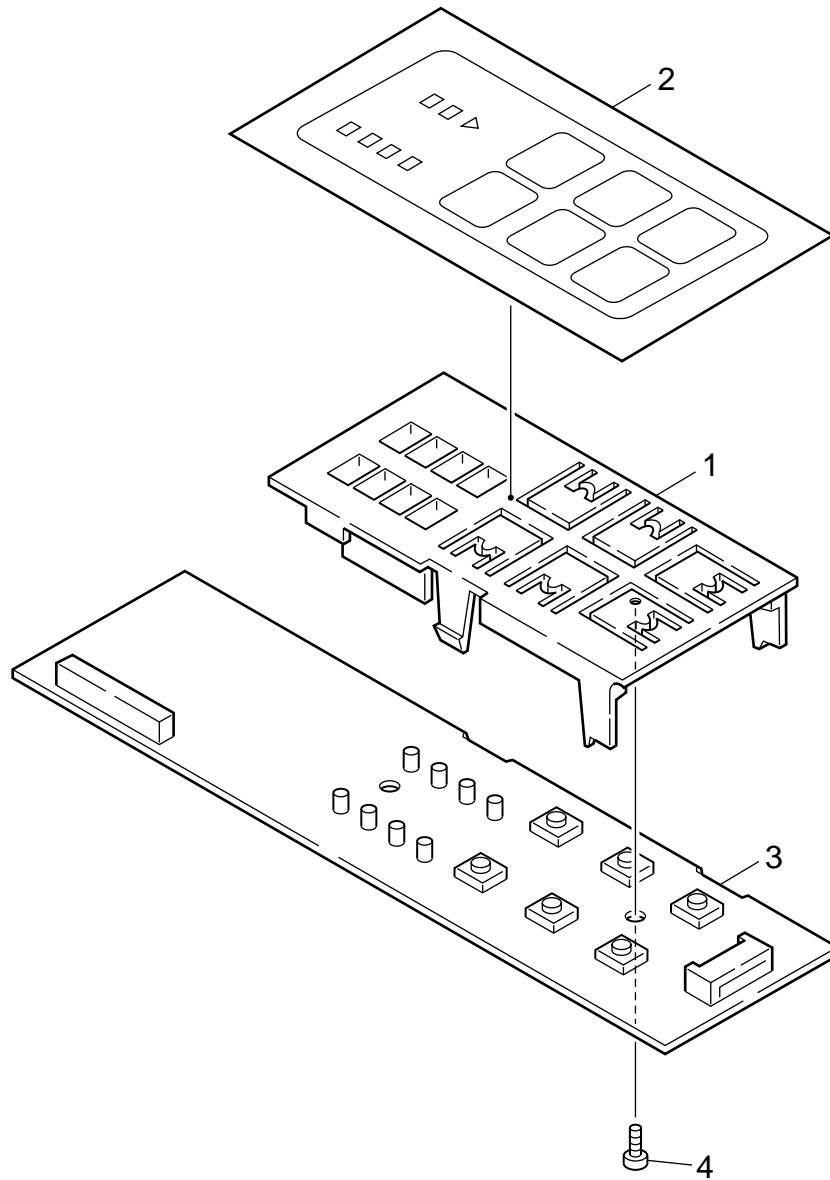

Operation Panel Assy

No.	Part No.	Name	Q'ty /Unit	Remarks
1		OP Panel Frame	1	
2	43457201	Sheet-Operation_Panel	1	
3	41651916	Board-OPN	1	
4		Screw	1