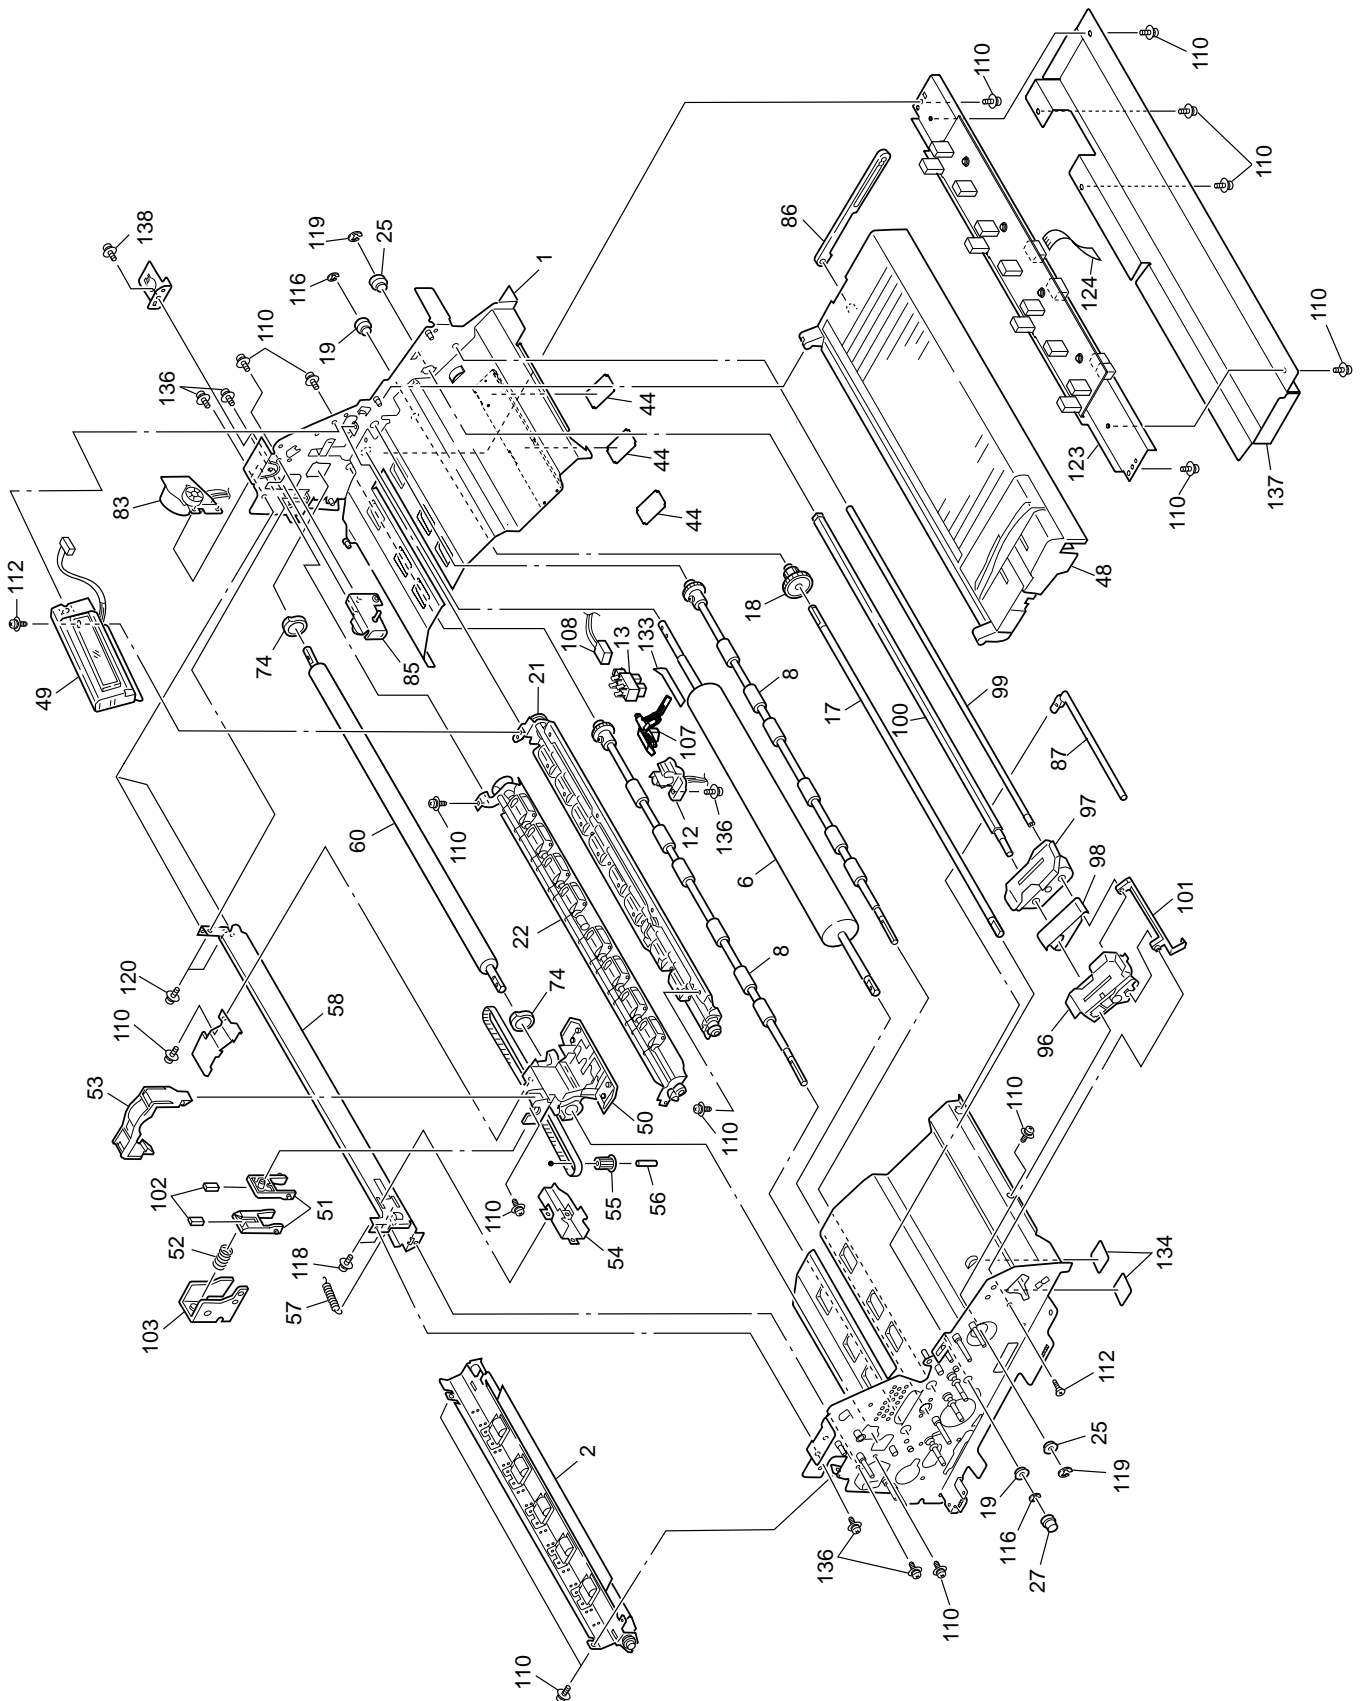

No.	Part No.	Name	Q'ty /Unit	Remarks
1		Printer Unit	1	
2	43277301	Dot head-18 Pin	1	
3	43507802	Cover Assy.-Head	1	
4	41570401	Guide-Ribbon A	1	
5		Platen knob	1	
6	43504502	OP Panel Assy	1	
7		Cartridge-Ribbon	1	
8	43117102	Cover-Top Assy	1	
9	43117202	Cover-Upper Assy	1	
10	41590907	Frame Assy.-Base Lower	1	
11	41787401	Gear-Cover (Rear)	1	
12	43501101	Cover-Rear-Additional Work Dwg	1	
13	41845303	Cover Assy.-Middle	1	
14	41652002	Board-CSF	2	
16		TW-VFM-8-130-BB	1	
17		TW-VFM-8-280-BB	1	
18		TW-VFM-12-560-BB	1	
19	43508002	Board MID Assy.	1	
20	43111301	PWR unit-ACDC Switch	1	
23	43500701	Guide-Assy_OP_PCB	1	
25	41569701	Stacker-A	1	
29	41790701	Bracket-Stucker-Weld	1	
30	41760001	Stopper-Carriage	1	
34		Label Gear_cover ODA	1	
35		Screw	14	
36		Screw	2	
37		Screw	4	
38		Lock Washer	4	
39		Screw	9	
40		Screw	1	
41		Screw	2	
42		Screw	2	
43	40386001	Clamp-Cable	1	
44		Screw	2	
45	41838402	Support-Sheet	2	
46		Film-Sheet	1	
47		Tape	1	L=50mm
48	40268901	Lock	2	
49	43425501	Bracket-CSF-Connector	2	

Printer Unit (1/3)

Printer Unit Center