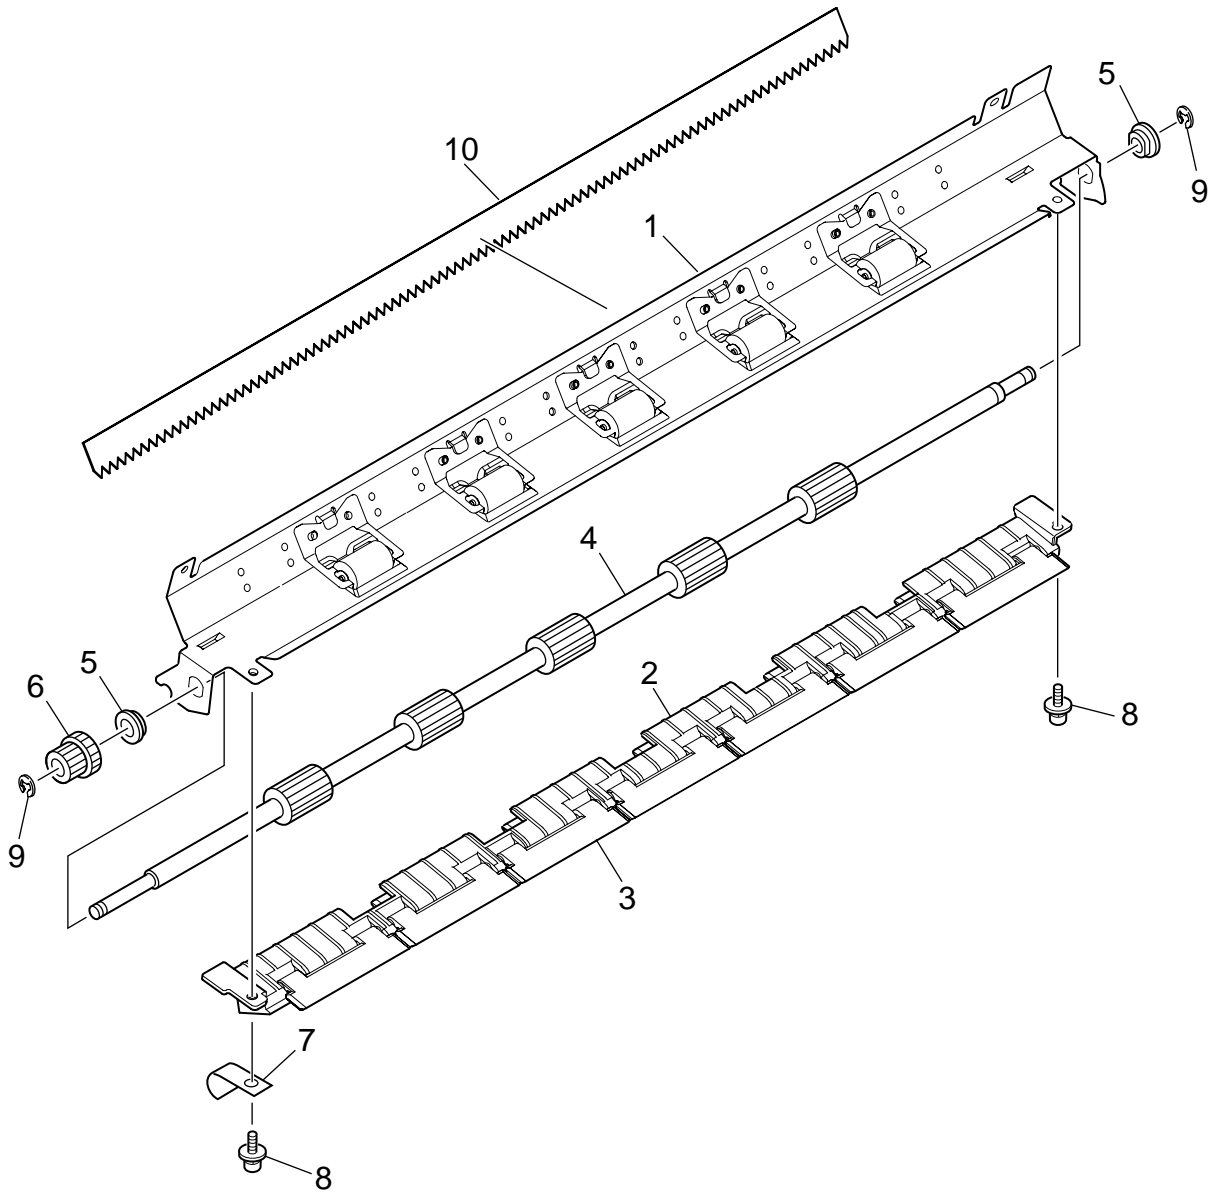

Middle Frame Seat Guide Assy

No.	Part No.	Name	Q'ty /Unit	Remarks
1	41586602	Guide-sheet-Middle Assy.	1	
2		Frame_Middle	1	
3		Flap	7	
4	41560902	Stacker-Roller	1	
5	41561001	Bush	2	
6		Stscker Gear	1	
7	41763101	Spring-Stucker-Roller	1	
8		Screw	2	
9		Ring	2	
10	43466801	Tape-Static Dissipative	1