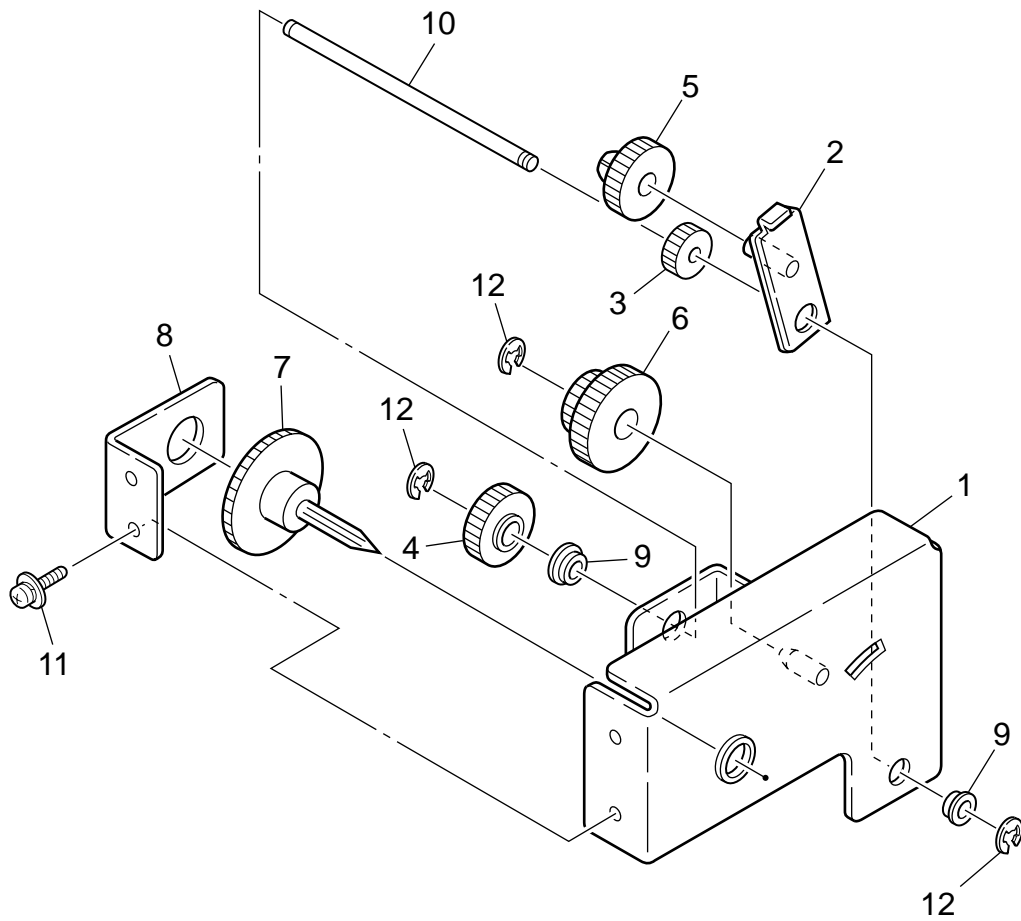

Ribbon Feed Assy

No.	Part No.	Name	Qty /Unit	Remarks
1	41574301	Bracket-Ribbon Feed(Calked)	1	
2	41574601	Bracket-Change gear(Calked)	1	
3	41575101	Gear_Drive_A	1	
4	41575201	Gear-Drive_B	1	
5		Gear-Change	1	
6	41575301	Gear-Idle	1	
7	41575401	Gear-Ribbon Feed	1	
8	41575501	Cover-Ribbon Feed	1	
9	41569201	Bush-4	2	
10	41573501	Shaft-Drive	1	
11		Screw	1	
12		Ring	3