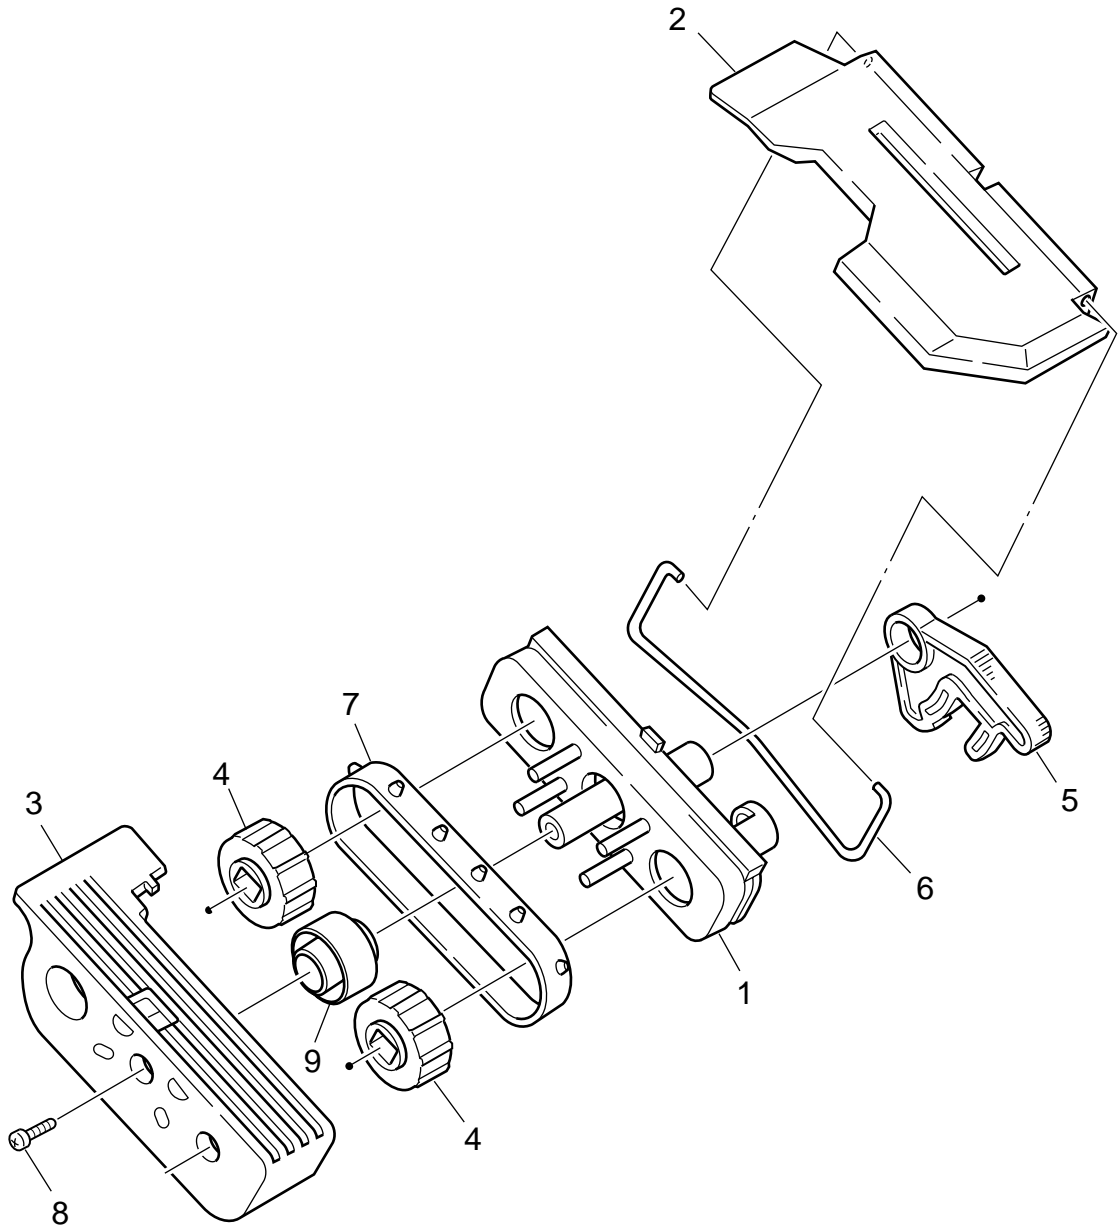

Front Tractor Assy R

No.	Part No.	Name	Q'ty /Unit	Remarks
1		Frame_Tractor A	1	
2	41565901	Cover-Tractor R	1	
3	41566001	Frame-Tractor R	1	
4		Pin wheel gear	2	
5		Lock Lever	1	
6		Spring	1	
7		Pin tractor belt	1	
8		Free Drive Tapping Screw	1	
9		Roller A	1