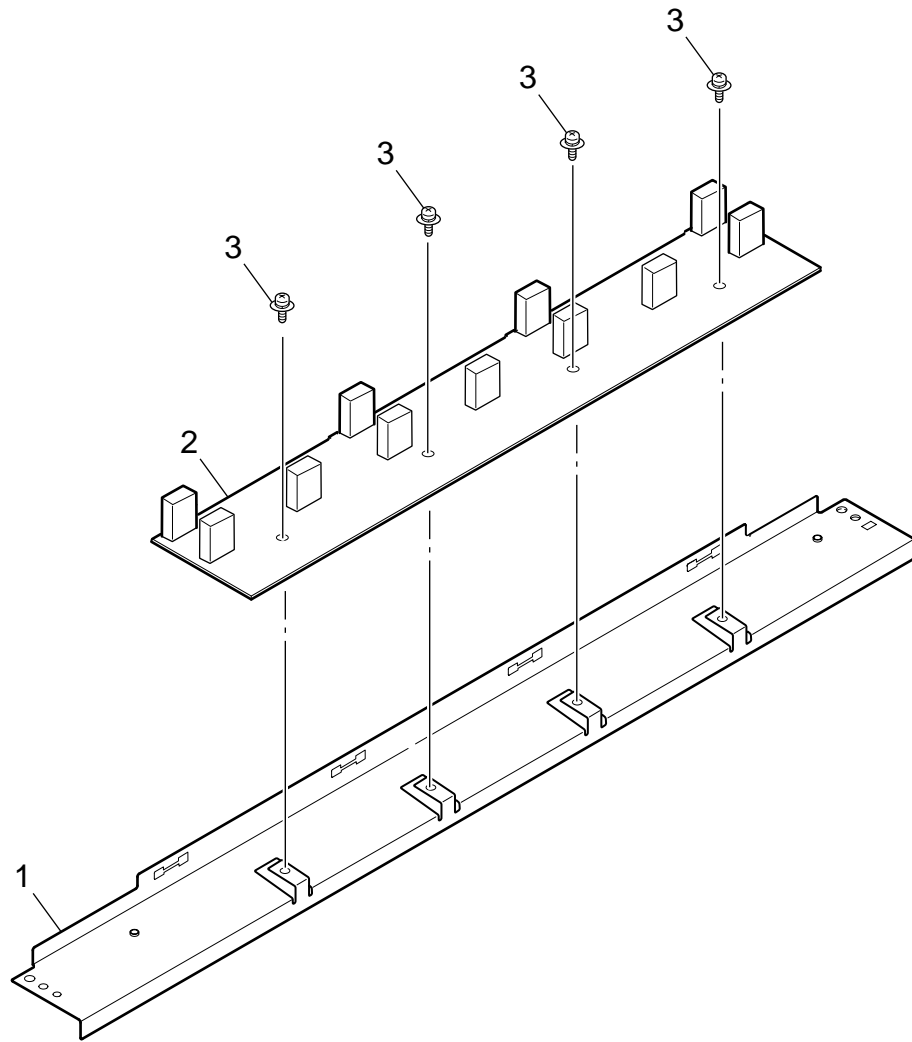

SC Sensor Assy

No.	Part No.	Name	Q'ty /Unit	Remarks
1	41843101	Bracket-PCB	1	
2	41840104	Board-SQC	1	
3		Cup Screw A	4