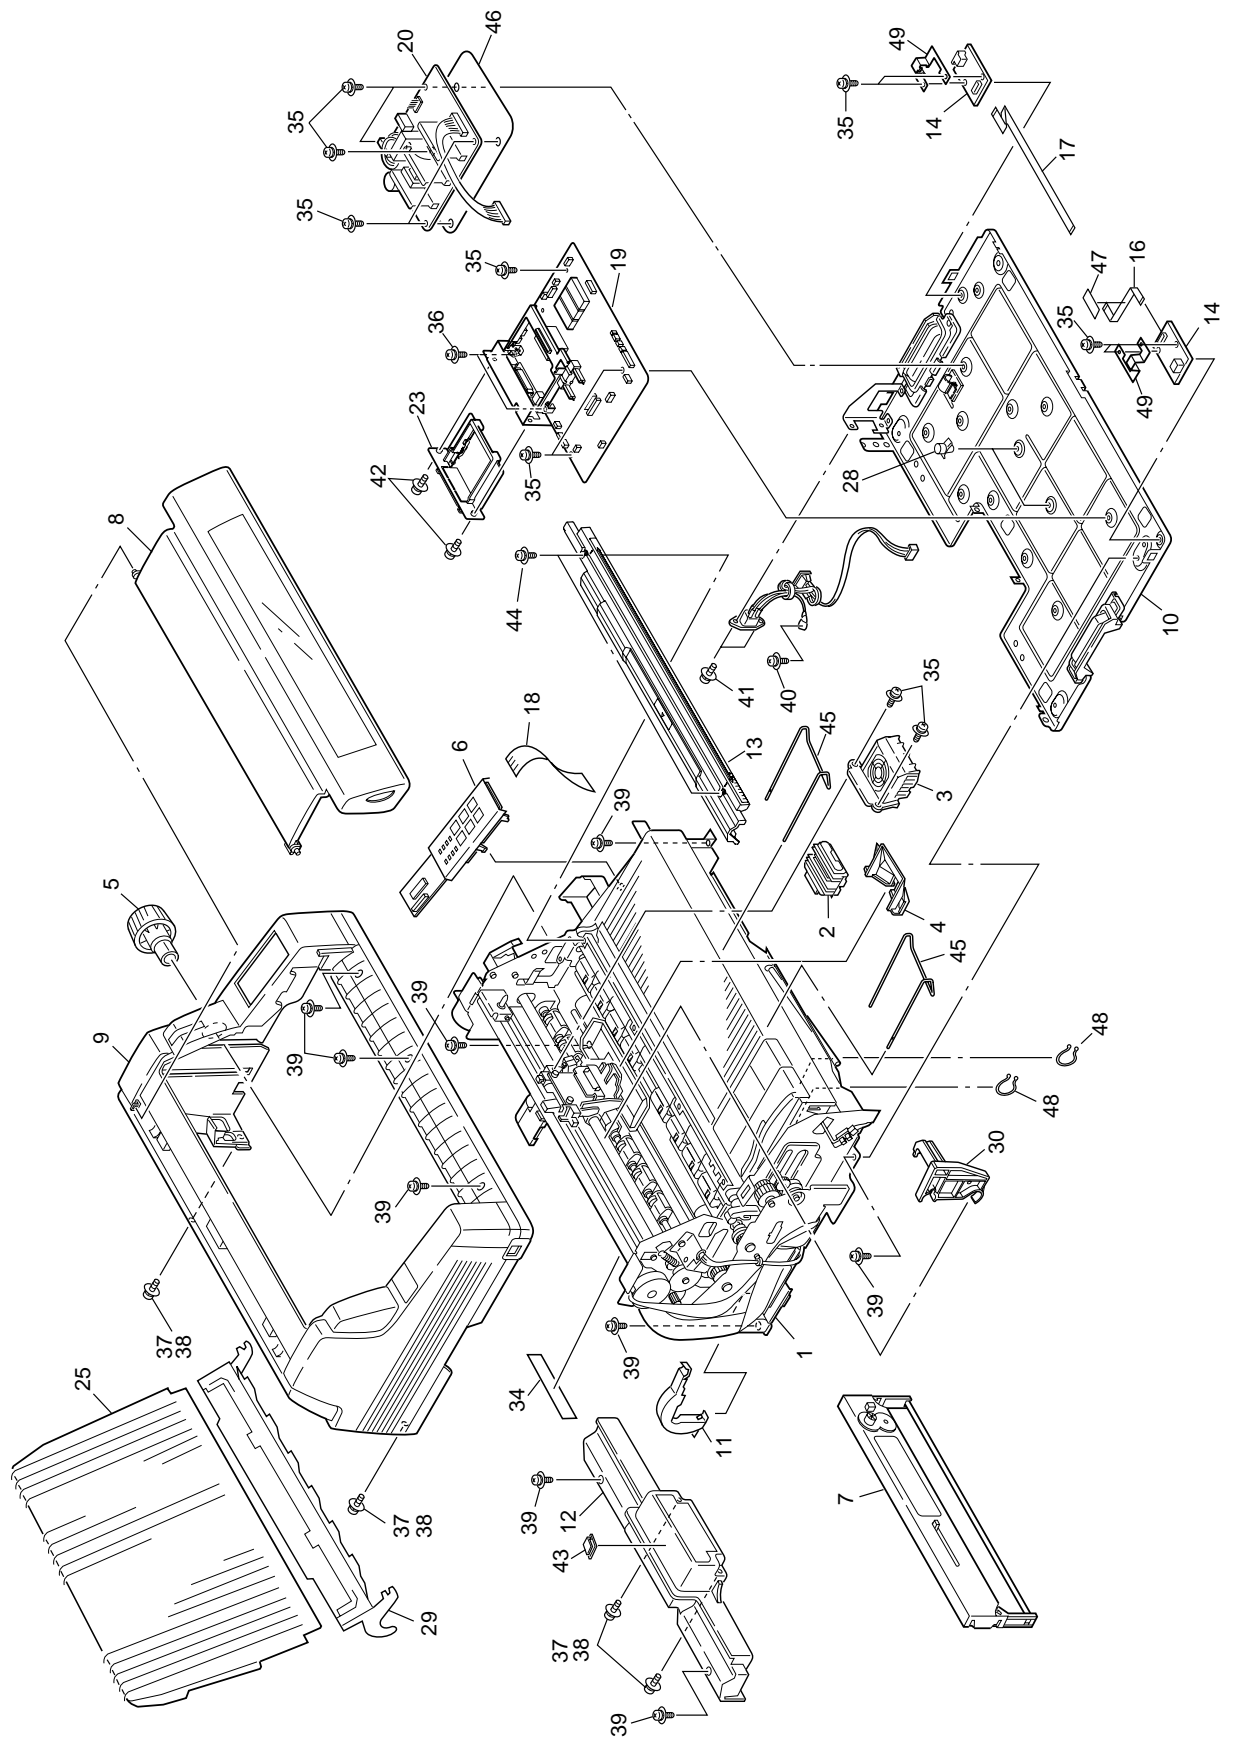

ML8810

Spare Parts

Illustration Manual

020613E

Main components for this printer are explained according to the description below.

<u>Name</u>	<u>Part No.</u>
General Assembly Figure	43404501
— Printer Unit	43499601
— Middle Frame Seat Guide Assy	41586504
— Front Tractor Assy L	41587901
— Front Tractor Assy R	41588001
— Ribbon Feed Assy	41588901
— Continuous/cut-sheet Sensor Board Assy	41708802
— Carriage Frame Unit	43454202
— AG Sensor Assy	41592302
— SC Sensor Assy	41835904
— Operation Panel Assy	43504502

General Assembly Figure

No.	Part No.	Name	Q'ty /Unit	Remarks
1		Printer Unit	1	
2	43277301	Dot head-18 Pin	1	
3	43507802	Cover Assy.-Head	1	
4	41570401	Guide-Ribbon A	1	
5		Platen knob	1	
6	43504502	OP Panel Assy	1	
7		Cartridge-Ribbon	1	
8	43117102	Cover-Top Assy	1	
9	43117202	Cover-Upper Assy	1	
10	41590907	Frame Assy.-Base Lower	1	
11	41787401	Gear-Cover (Rear)	1	
12	43501101	Cover-Rear-Additional Work Dwg	1	
13	41845303	Cover Assy.-Middle	1	
14	41652002	Board-CSF	2	
16		TW-VFM-8-130-BB	1	
17		TW-VFM-8-280-BB	1	
18		TW-VFM-12-560-BB	1	
19	43508002	Board MID Assy.	1	
20	43111301	PWR unit-ACDC Switch	1	
23	43500701	Guide-Assy_OP_PCB	1	
25	41569701	Stacker-A	1	
29	41790701	Bracket-Stucker-Weld	1	
30	41760001	Stopper-Carriage	1	
34		Label Gear_cover ODA	1	
35		Screw	14	
36		Screw	2	
37		Screw	4	
38		Lock Washer	4	
39		Screw	9	
40		Screw	1	
41		Screw	2	
42		Screw	2	
43	40386001	Clamp-Cable	1	
44		Screw	2	
45	41838402	Support-Sheet	2	
46		Film-Sheet	1	
47		Tape	1	L=50mm
48	40268901	Lock	2	
49	43425501	Bracket-CSF-Connector	2	