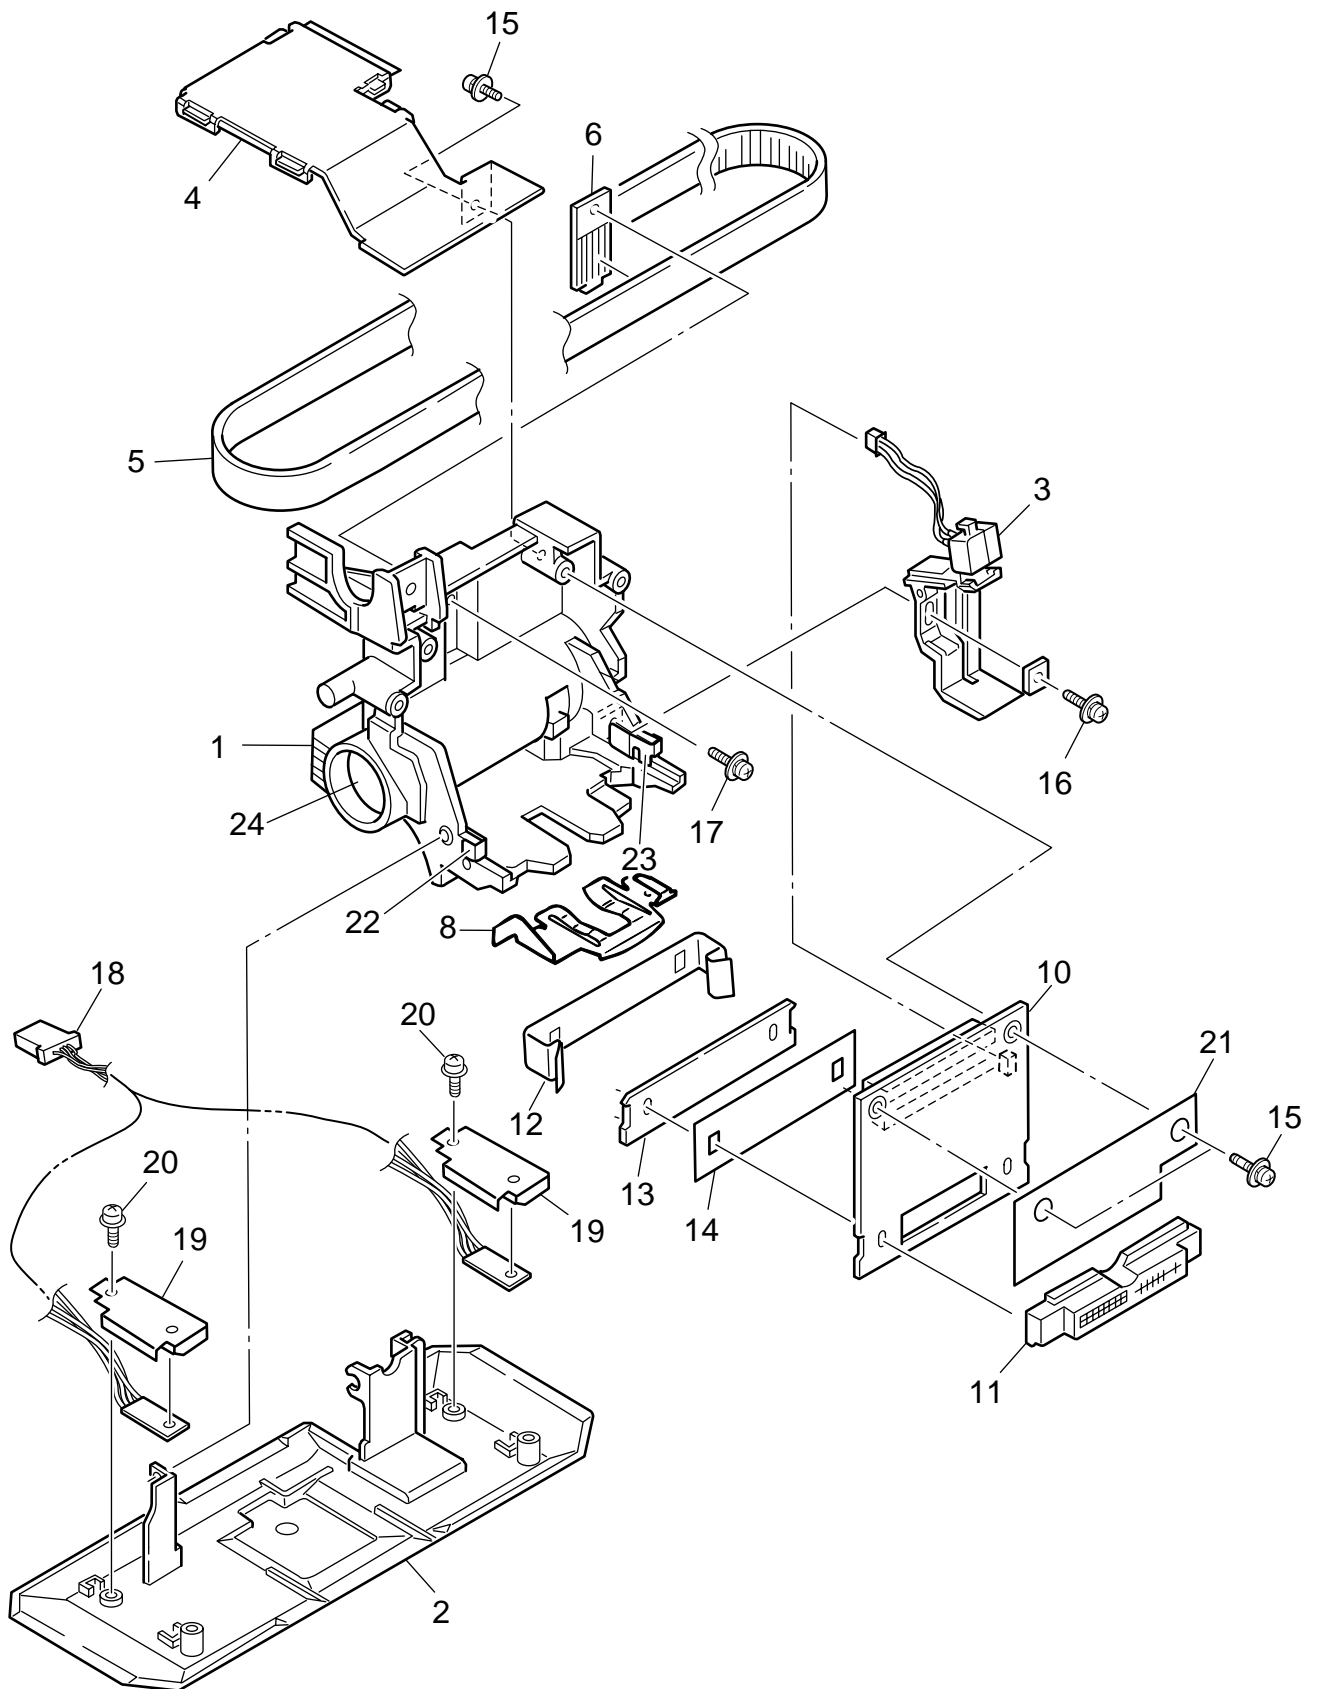

Front Tractor Assy L

No.	Part No.	Name	Q'ty /Unit	Remarks
1		Frame_Tractor A	1	
2	41565601	Cover-Tractor L	1	
3	41565701	Frame-Tractor L	1	
4		Pin wheel gear	2	
5		LOCK LEVER	1	
6		SPRING	1	
7		Pin tractor belt	1	
8		Free Drive Tapping Screw	1	
9		Roller A	1	
10	41565801	Lever-Sensor A	1	
11	41601401	Senser-Spring	1	

Front Tractor Assy R

No.	Part No.	Name	Q'ty /Unit	Remarks
1		Frame_Tractor A	1	
2	41565901	Cover-Tractor R	1	
3	41566001	Frame-Tractor R	1	
4		Pin wheel gear	2	
5		Lock Lever	1	
6		Spring	1	
7		Pin tractor belt	1	
8		Free Drive Tapping Screw	1	
9		Roller A	1	

Ribbon Feed Assy

No.	Part No.	Name	Qty /Unit	Remarks
1	41574301	Bracket-Ribbon Feed(Calked)	1	
2	41574601	Bracket-Change gear(Calked)	1	
3	41575101	Gear_Drive_A	1	
4	41575201	Gear-Drive_B	1	
5		Gear-Change	1	
6	41575301	Gear-Idle	1	
7	41575401	Gear-Ribbon Feed	1	
8	41575501	Cover-Ribbon Feed	1	
9	41569201	Bush-4	2	
10	41573501	Shaft-Drive	1	
11		Screw	1	
12		Ring	3	

Continuous/cut-sheet sensor Board Assy

Gear Frame Assy

No.	Part No.	Name	Q'ty /Unit	Remarks
1	41651802	Board-RTS	1	
2	41700201	Bracket-Mode-Sensor	1	
3	41538801	CONN Cord-Mode Change	1	
4		Screw	1	

Carriage Frame Unit