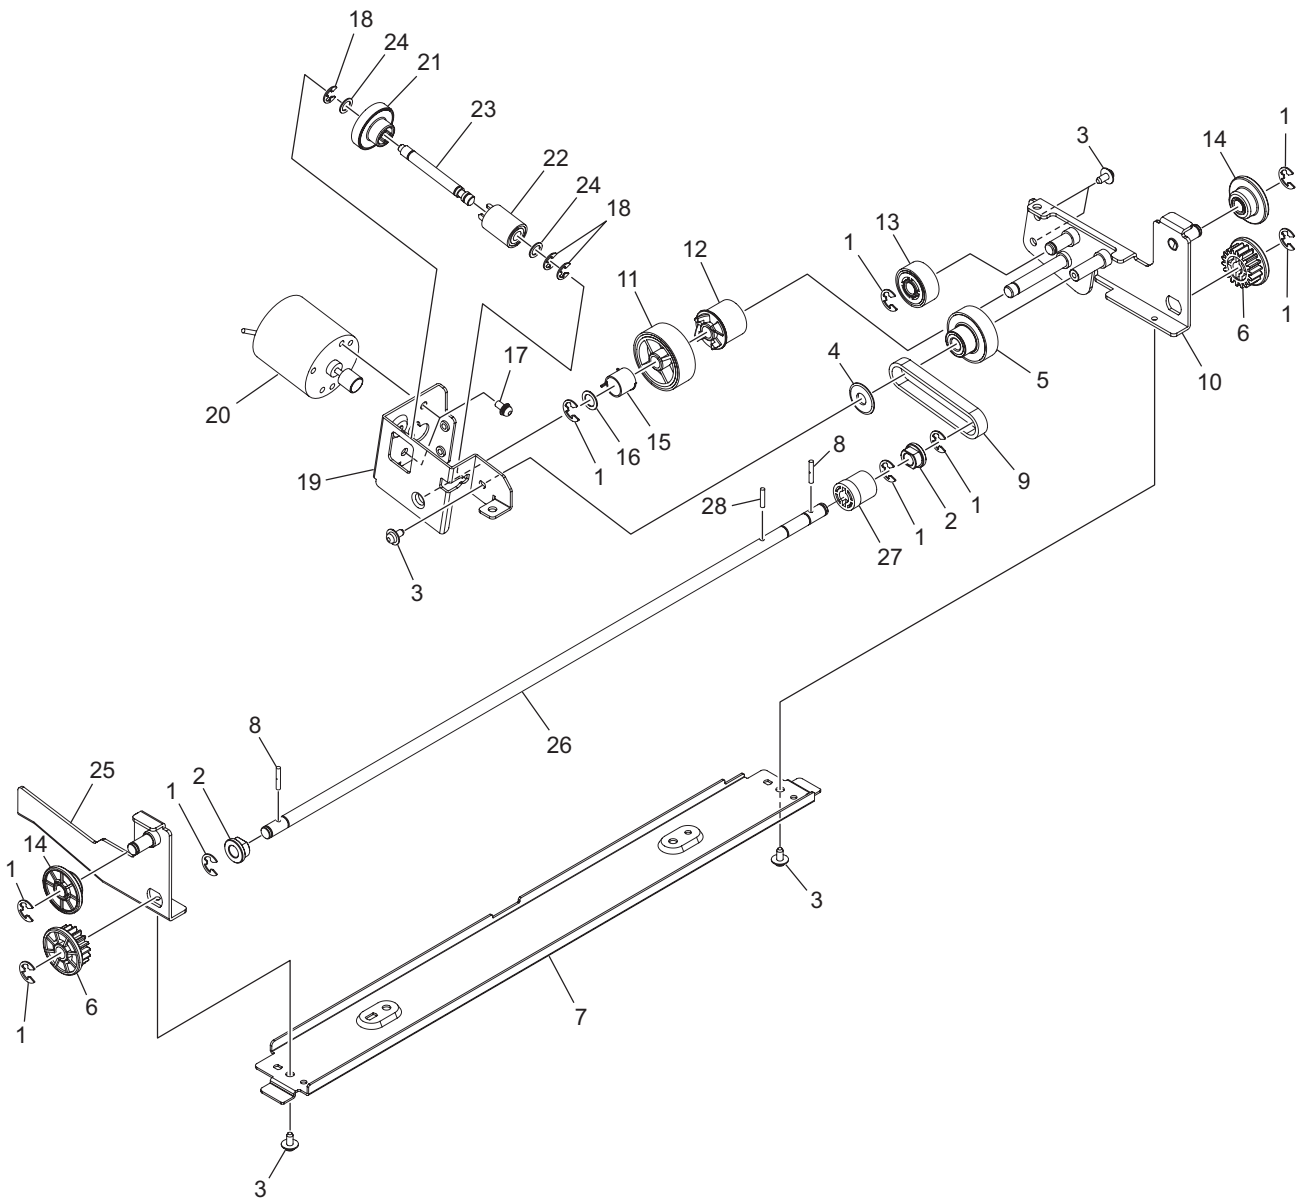

No.	Unit Name	Part Number	Description	Remarks	Reference
1	ASYB-DRIVE-TRAY		ER-050		6LJ20023000
2	ASYB-DRIVE-TRAY		METAL060060FC		6LJ20060000
3	ASYB-DRIVE-TRAY		SCRO3T060SR-W		6LJ20064000
4	ASYB-DRIVE-TRAY		FLG-FEED-PLY		6LJ20083000
5	ASYB-DRIVE-TRAY		GEAR-10S24_PS3M14-6		6LJ19707000
6	ASYB-DRIVE-TRAY		GEAR-10S18-6		6LJ19711000
7	ASYB-DRIVE-TRAY		FRAME-TRY-C		6LJ19619000
8	ASYB-DRIVE-TRAY		HP-020		6LJ20713000
9	ASYB-DRIVE-TRAY		BELT TIMING S3M04460		6LJ20720000
10	ASYB-DRIVE-TRAY		CAULKING FRM TRY R		6LJ20516000
11	ASYB-DRIVE-TRAY		GEAR-10H28-6		6LJ19702000
12	ASYB-DRIVE-TRAY		GEAR-10S16-6-JOINT		6LJ19703000
13	ASYB-DRIVE-TRAY		GEAR-10S18-6		6LJ19708000
14	ASYB-DRIVE-TRAY		ROL-GID-TRY		6LJ19712000
15	ASYB-DRIVE-TRAY		SPRING TRY		6LJ20589000
16	ASYB-DRIVE-TRAY		POLYSLIDER		6LJ20670000
17	ASYB-DRIVE-TRAY		SCR-030-060		6LJ19998000
18	ASYB-DRIVE-TRAY		ER-040		6LJ20022000
19	ASYB-DRIVE-TRAY		BKT-TRY-DRV1		6LJ19618000
20	ASYB-DRIVE-TRAY		NA3535A14C		6LJ20623000
21	ASYB-DRIVE-TRAY		GEAR-05H42-5		6LJ19709000
22	ASYB-DRIVE-TRAY		GEAR-10W10-5		6LJ19710000
23	ASYB-DRIVE-TRAY		SHAFT TRY KUD01		6LJ20566000
24	ASYB-DRIVE-TRAY		PW-050		6LJ20669000
25	ASYB-DRIVE-TRAY		CAULKING FRM TRY F		6LJ20517000
26	ASYB-DRIVE-TRAY		SHAFT TRY MAIN		6LJ20567000
27	ASYB-DRIVE-TRAY		PULLEY-S3M14-6		6LJ19791000
28	ASYB-DRIVE-TRAY		HPIN-2X10		6LJ20712000

This Illustrated Parts Manual is to be used for part identification. Part numbers for the most often used parts are listed. To obtain parts for items that do not list an associated part number contact **Oki Data Technical Support at 866.654.1725** for specific part numbers and part ordering information