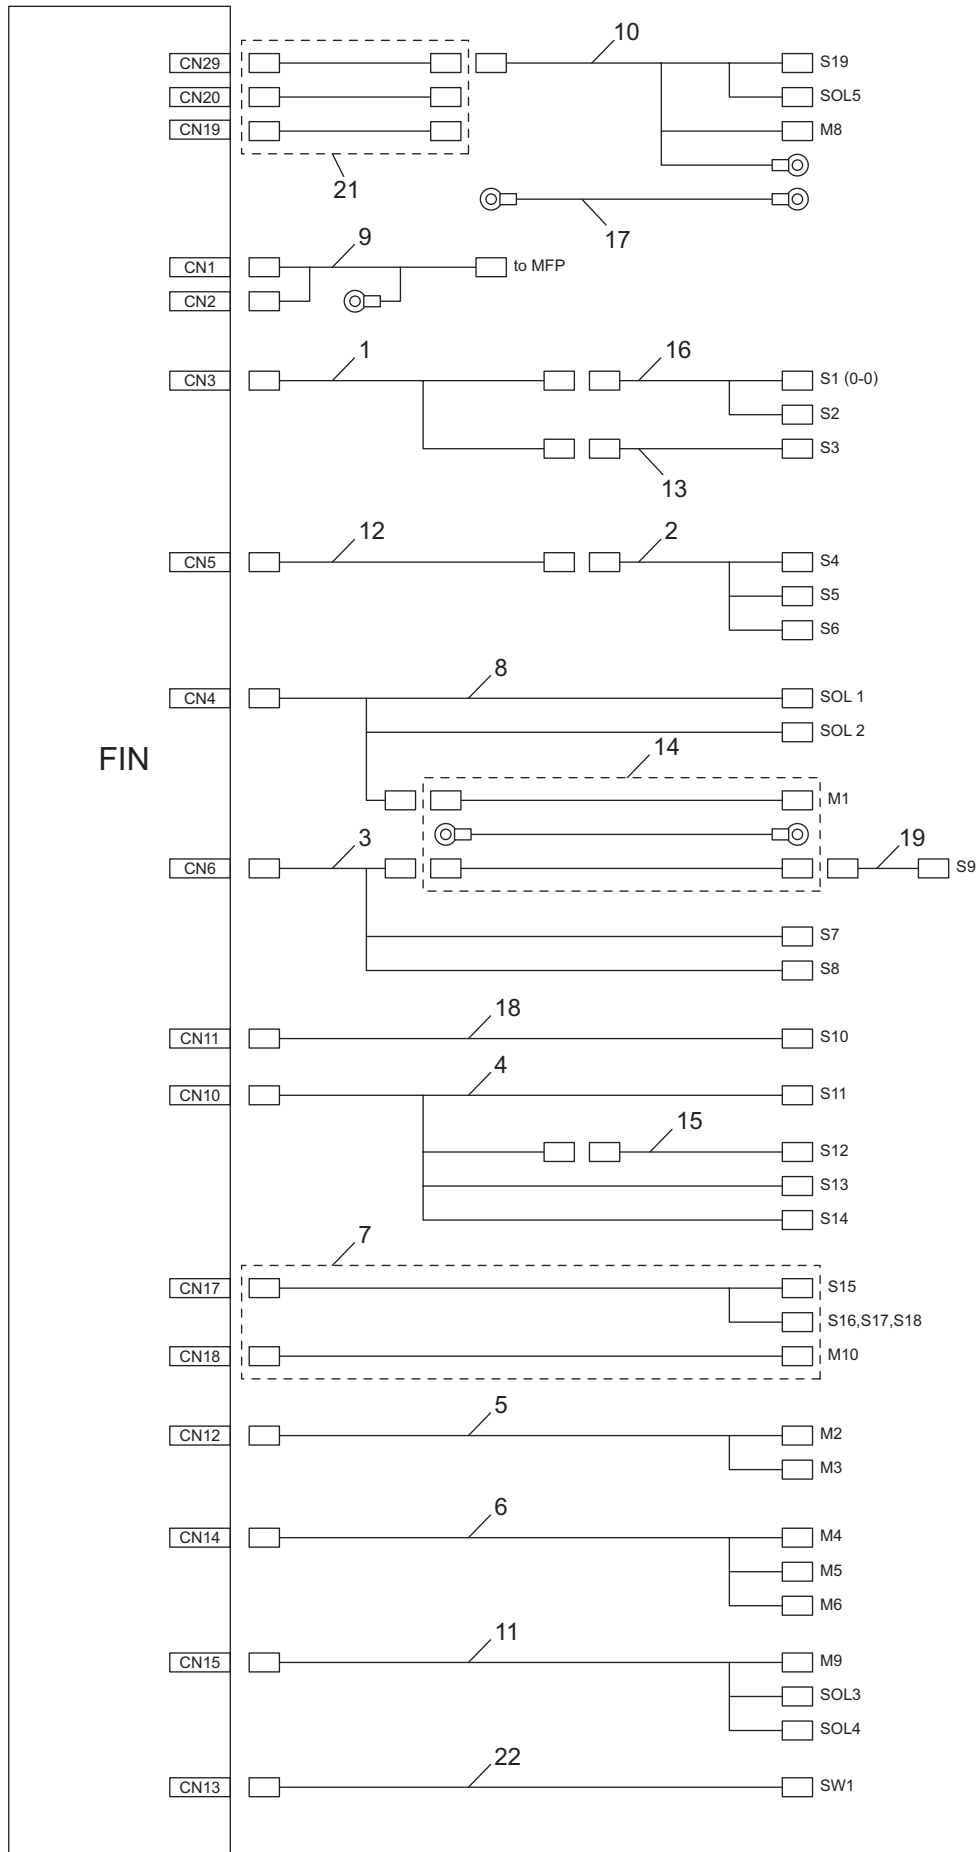

No.	Unit Name	Part Number	Description	Remarks	Reference
1	HARNESS		ASM SEN YO		6LJ20542000
2	HARNESS		ASM SEN JOG		6LJ20543000
3	HARNESS		ASM SEN FRONT		6LJ20544000
4	HARNESS		ASM SEN SUBTRAY		6LJ20545000
5	HARNESS		ASM JOG MOT SOL		6LJ20546000
6	HARNESS		ASM 42 MOT		6LJ20547000
7	HARNESS		ASM ST		6LJ20548000
8	HARNESS		ASM MM SOL		6LJ20549000
9	HARNESS		ASM IF		6LJ19825000
10	HARNESS		ASM SEN ENTERPATH		6LJ20864000
11	HARNESS		ASM F_FAN SOL		6LJ20550000
12	HARNESS		ASM SEN JOG RELAY		6LJ20551000
13	HARNESS		ASM SSHPS RELAY		6LJ20552000
14	HARNESS		ASM TRAY RELAY		6LJ20553000
15	HARNESS		ASM U_OPEN RELAY		6LJ20554000
16	HARNESS		ASM YO RELAY		6LJ20899000
17	HARNESS		ASM FG ENTER		6LJ20900000
18	HARNESS		ASM R_RLS S		6LJ20555000
19	HARNESS		ASM TEMP RELAY		6LJ20556000
20	HARNESS		ASM EMOT RELAY		6LJ20557000
21	HARNESS		ASM PUNCH ENT		6LJ20558000
22	HARNESS		ASM SW RELAY		6LJ20559000

This Illustrated Parts Manual is to be used for part identification. Part numbers for the most often used parts are listed. To obtain parts for items that do not list an associated part number contact **Oki Data Technical Support at 866.654.1725** for specific part numbers and part ordering information