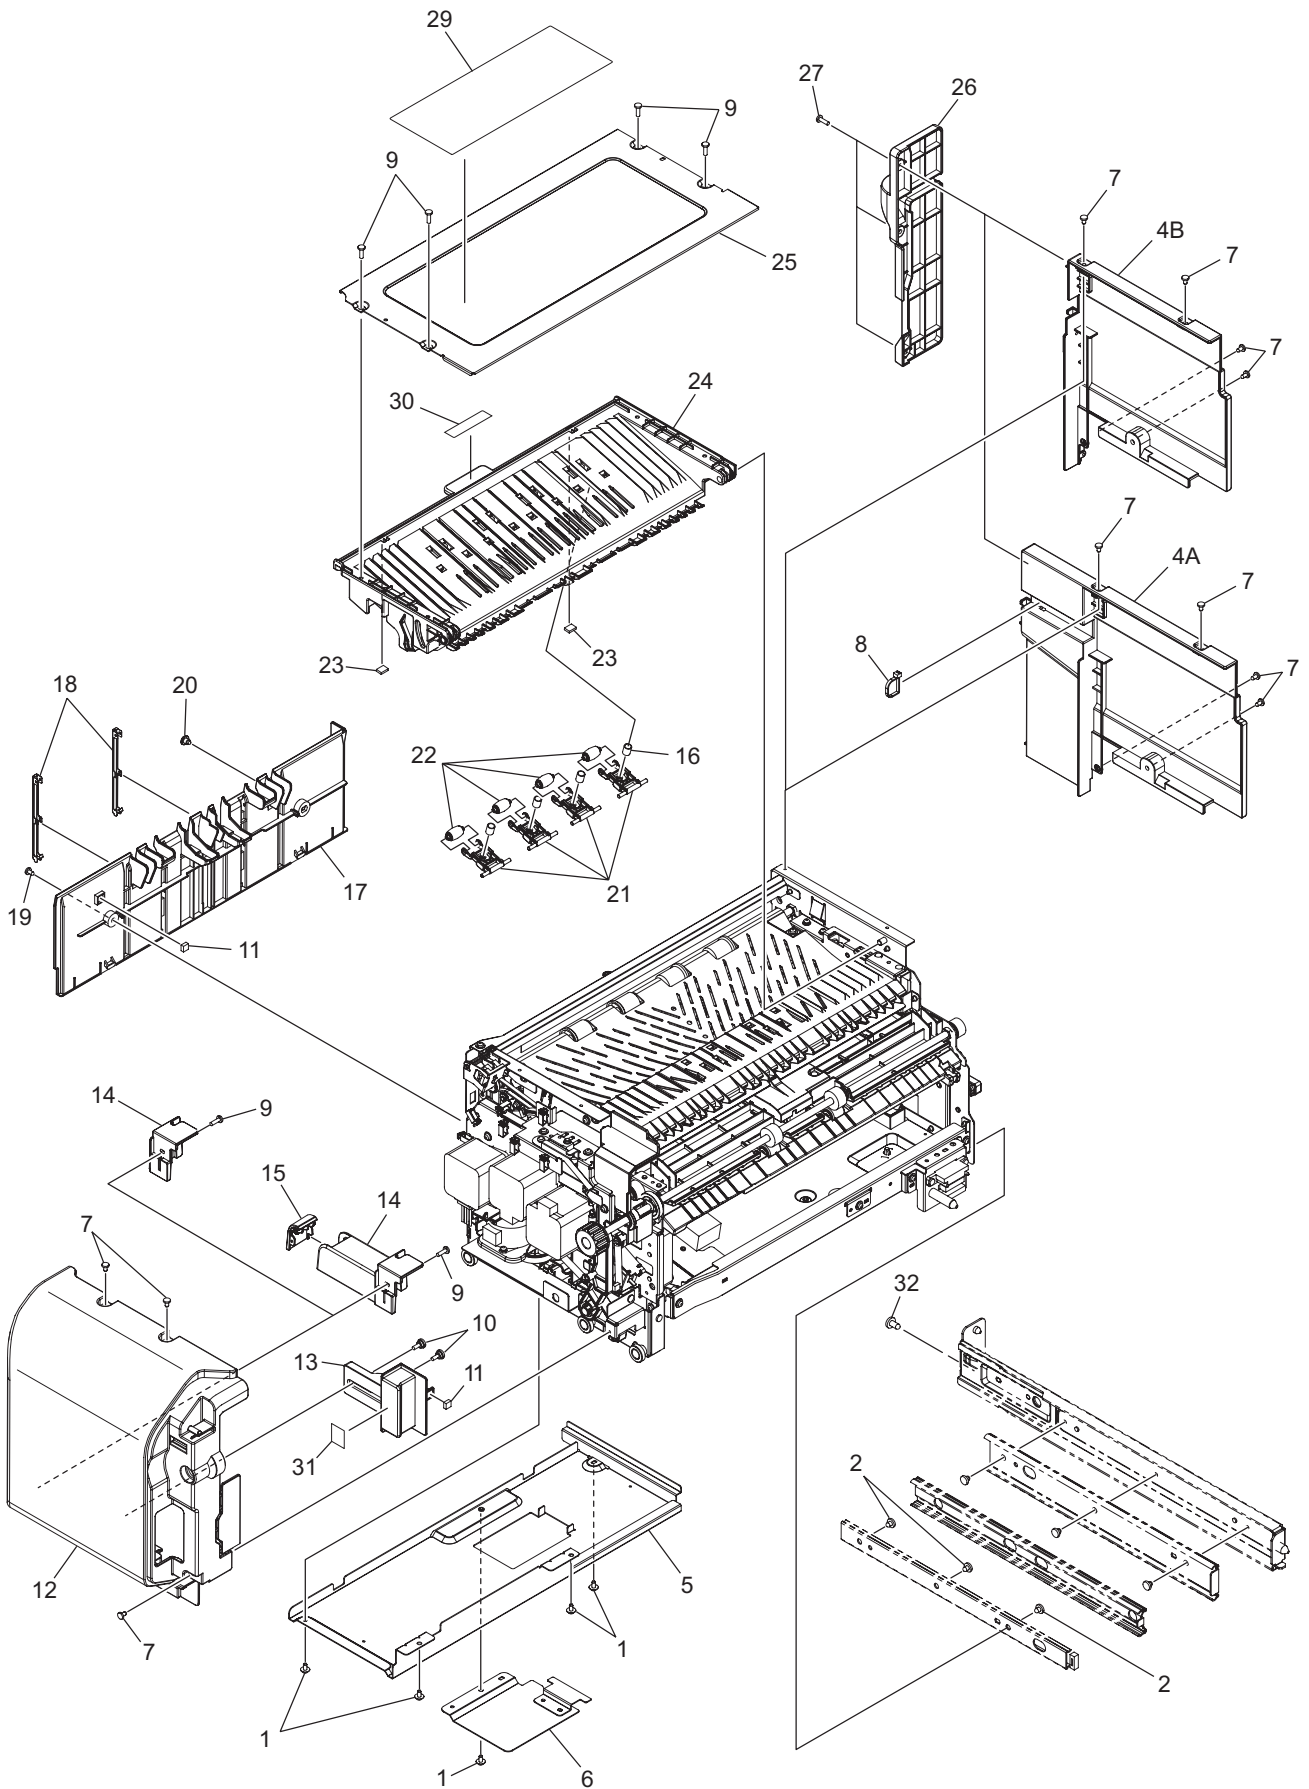

No.	Unit Name	Part Number	Description	Remarks	Reference
1	ASYB-COVER-FRAME		SCR03T060SR-W		6LJ20064000
2	ASYB-COVER-FRAME		SCR04T070SR-W		6LJ20067000
4A	ASYB-COVER-FRAME	45689782	COVER-R-FW		4B54529000
4B	ASYB-COVER-FRAME	45689783	COVER-R-PNT-FW		4B54558000
5	ASYB-COVER-FRAME		COVER-PCB		6LJ19643000
6	ASYB-COVER-FRAME		COVER-PCB-DL		6LJ19644000
7	ASYB-COVER-FRAME		SCR-030-060SR		6LJ20609000
8	ASYB-COVER-FRAME		T18R-V0		6LJ20688000
9	ASYB-COVER-FRAME		SCR03T100WAVE-W		6LJ20065000
10	ASYB-COVER-FRAME		SCR-03T080-D060024		6LJ20076000
11	ASYB-COVER-FRAME		DMP-TR-Y0		6LJ20453000
12	ASYB-COVER-FRAME	45689784	COVER-F-FW		4B54531000
13	ASYB-COVER-FRAME		HANDLE-FRM-JAM		6LJ19691000
14A	ASYB-COVER-FRAME	45689785	COVER-UN-SUB-FW		4B54532000
14B	ASYB-COVER-FRAME	45689786	COVER-UN-SUB-FW		4B54559000
15A	ASYB-COVER-FRAME	45689787	COVER-UN-SUB-OPEN-FW		4B54533000
16	ASYB-COVER-FRAME		SPRING FEED SUB KORO		6LJ20906000
17	ASYB-COVER-FRAME	45689788	COV-SIDE-WALL-FW		4B54527000
18	ASYB-COVER-FRAME		SPG-F-SIDE-WALL-E		6LJ19608000
19	ASYB-COVER-FRAME		SCR03T060SR-W		6LJ20063000
20	ASYB-COVER-FRAME		SCR-M3-DAN3. 5-MARU-D		6LJ20504000
21	ASYB-COVER-FRAME		HLD-IDL-FEED-SUB		6LJ19676000
22	ASYB-COVER-FRAME		IDL-FEED-SUB-EXT		6LJ19677000
23	ASYB-COVER-FRAME		DMP-FE-LVR-ENT		6LJ20095000
24	ASYB-COVER-FRAME	45689789	GID-FEED-SUB2-FW		4B54530000
25	ASYB-COVER-FRAME		COV-GID-SUB-UP		6LJ19663000
26	ASYB-COVER-FRAME	45689790	DUCT-HN-IF-FW		4B54528000
27	ASYB-COVER-FRAME		SCR03T100WAVE-W		6LJ20065000
29	ASYB-COVER-FRAME		LBL-TOP-MJ1032		6LJ20917000
30	ASYB-COVER-FRAME		LBL-HANDLE		6LJ20918000
31	ASYB-COVER-FRAME		LBL-LEVER-FIN		6LJ20922000
32	ASYB-COVER-FRAME		SCR-040-050		6LJ20692000

This Illustrated Parts Manual is to be used for part identification. Part numbers for the most often used parts are listed. To obtain parts for items that do not list an associated part number contact **Oki Data Technical Support at 866.654.1725** for specific part numbers and part ordering information