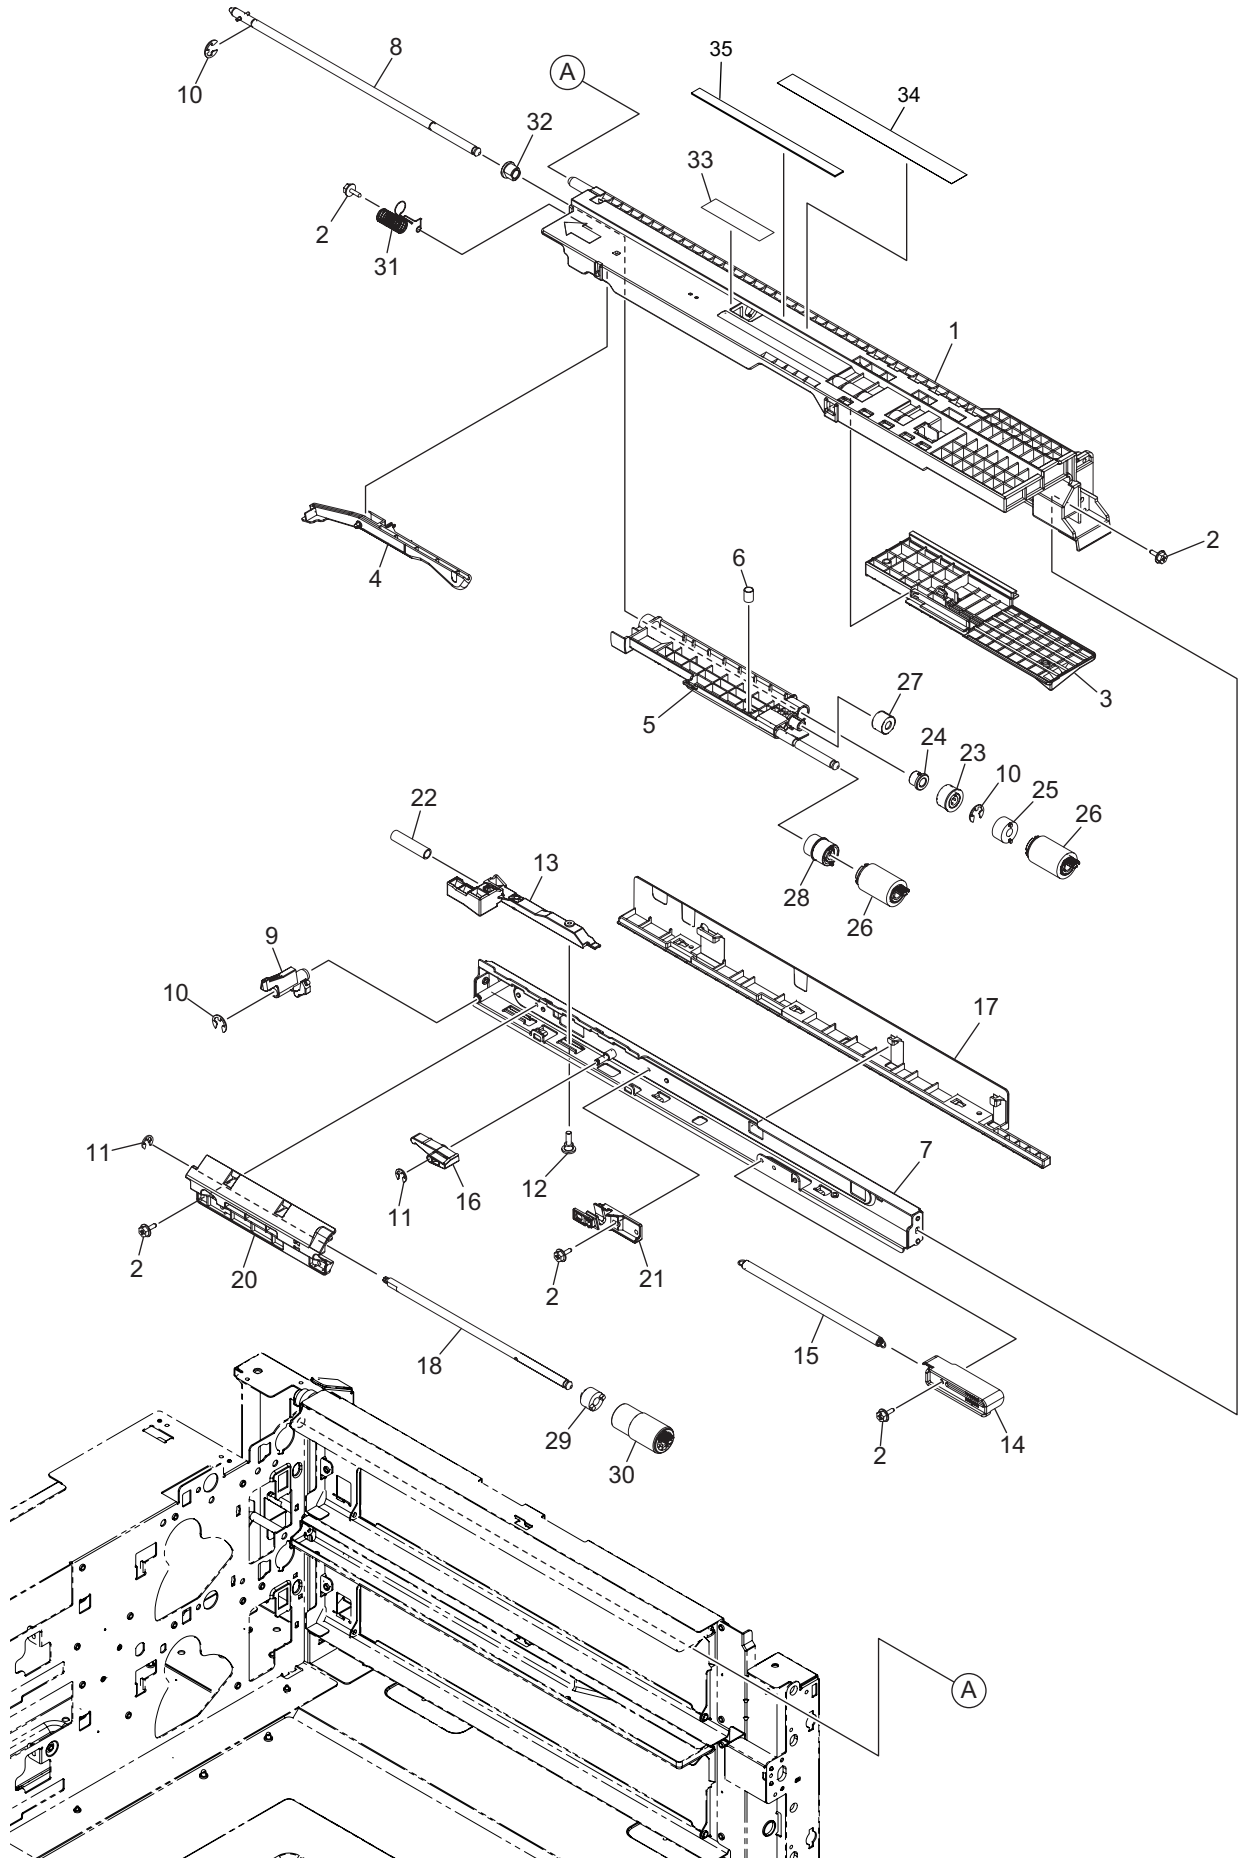

No.	Unit Name	Part Number	Description	Remarks	Reference
1	FEED-ASY		FRAME-FEED-H21X_H		6LJ56273000
2	FEED-ASY	45729639	S/TPS/FHEXM/R-3X8-ZU3		X0-02420000
3	FEED-ASY		GUIDE-FEED-UP-F-H21X_H		6LJ56263000
4	FEED-ASY		ACTR-EMPTY-CST-H2X_H		6LJ56248000
5	FEED-ASY		ARM-PICK-H21X_H		6LJ56275000
6	FEED-ASY		SPG-C-PU-H21X_H		6LJ56268000
7	FEED-ASY		ASYS-STAY-FEED-H21X_H		6LJ56262000
8	FEED-ASY		ASYS-SFT-ROL-FEED-H21X_H		6LJ56276000
9	FEED-ASY		LEVER-PU-LINK-H21X_H		6LJ56250000
10	FEED-ASY	45729579	RR/E-5-SS		X0-00966000
11	FEED-ASY	45729577	RR/E-3-SS		X0-00964000
12	FEED-ASY		SCREW-M3X8-3.2-P		6LH05511000
13	FEED-ASY		SLIDER-SPT-H21X_H		6LJ56266000
14	FEED-ASY		HOLDER-SPE-SPT-H21X_H		6LJ56247000
15	FEED-ASY		SPG-E-SPT-H21X_H		6LJ56270000
16	FEED-ASY		ARM-SFT-SPT-H21X_H		6LJ56249000
17	FEED-ASY		RAIL-FEED-UNIT-L-H21X_H		6LJ56272000
18	FEED-ASY		ASYS-SHAFT-ROL-SPT-H21X_H		6LJ56279000
20	FEED-ASY		GUIDE-FEED-R-H21X_H		6LJ56264000
21	FEED-ASY		GUIDE-SFT-SPT-H21X_H		6LJ56258000
22	FEED-ASY		SPG-C-SLIDER-H21X_H		6LJ56271000
23	FEED-ASY		ASYS-GEAR-5S30-6L		6LJ56239000
24	FEED-ASY		BUSH-6X10X9F-POM		6LJ56246000
25	FEED-ASY	45729563	CLUTCH-6-L		6LE69842000
26	FEED-ASY	45689715	ASYS-ROLL-FEED-H21X_H		6LJ56242000
27	FEED-ASY		GEAR-5S25-8		6LJ56244000
28	FEED-ASY		GEAR-5S30-6		6LJ56245000
29	FEED-ASY		TL-SEP-ORG-400		6LJ56289000
30	FEED-ASY	45689716	ASYS-ROLL-SPT-H21X_H		6LJ56243000
31	FEED-ASY		SPG-EARTH-FEED-UNIT		6LJ56267000
32	FEED-ASY	45729558	BUSH-F6-GCB		6LA03977000
33	FEED-ASY		MYLAR-BLIND-FEED-UNIT		6LJ66800000
34	FEED-ASY		MYLAR-SPACE-FEED		6LJ56295000
35	FEED-ASY		RUBBER-SPACE-FEED		6LJ56296000

This Illustrated Parts Manual is to be used for part identification. Part numbers for the most often used parts are listed. To obtain parts for items that do not list an associated part number contact **Oki Data Technical Support at 866.654.1725** for specific part numbers and part ordering information