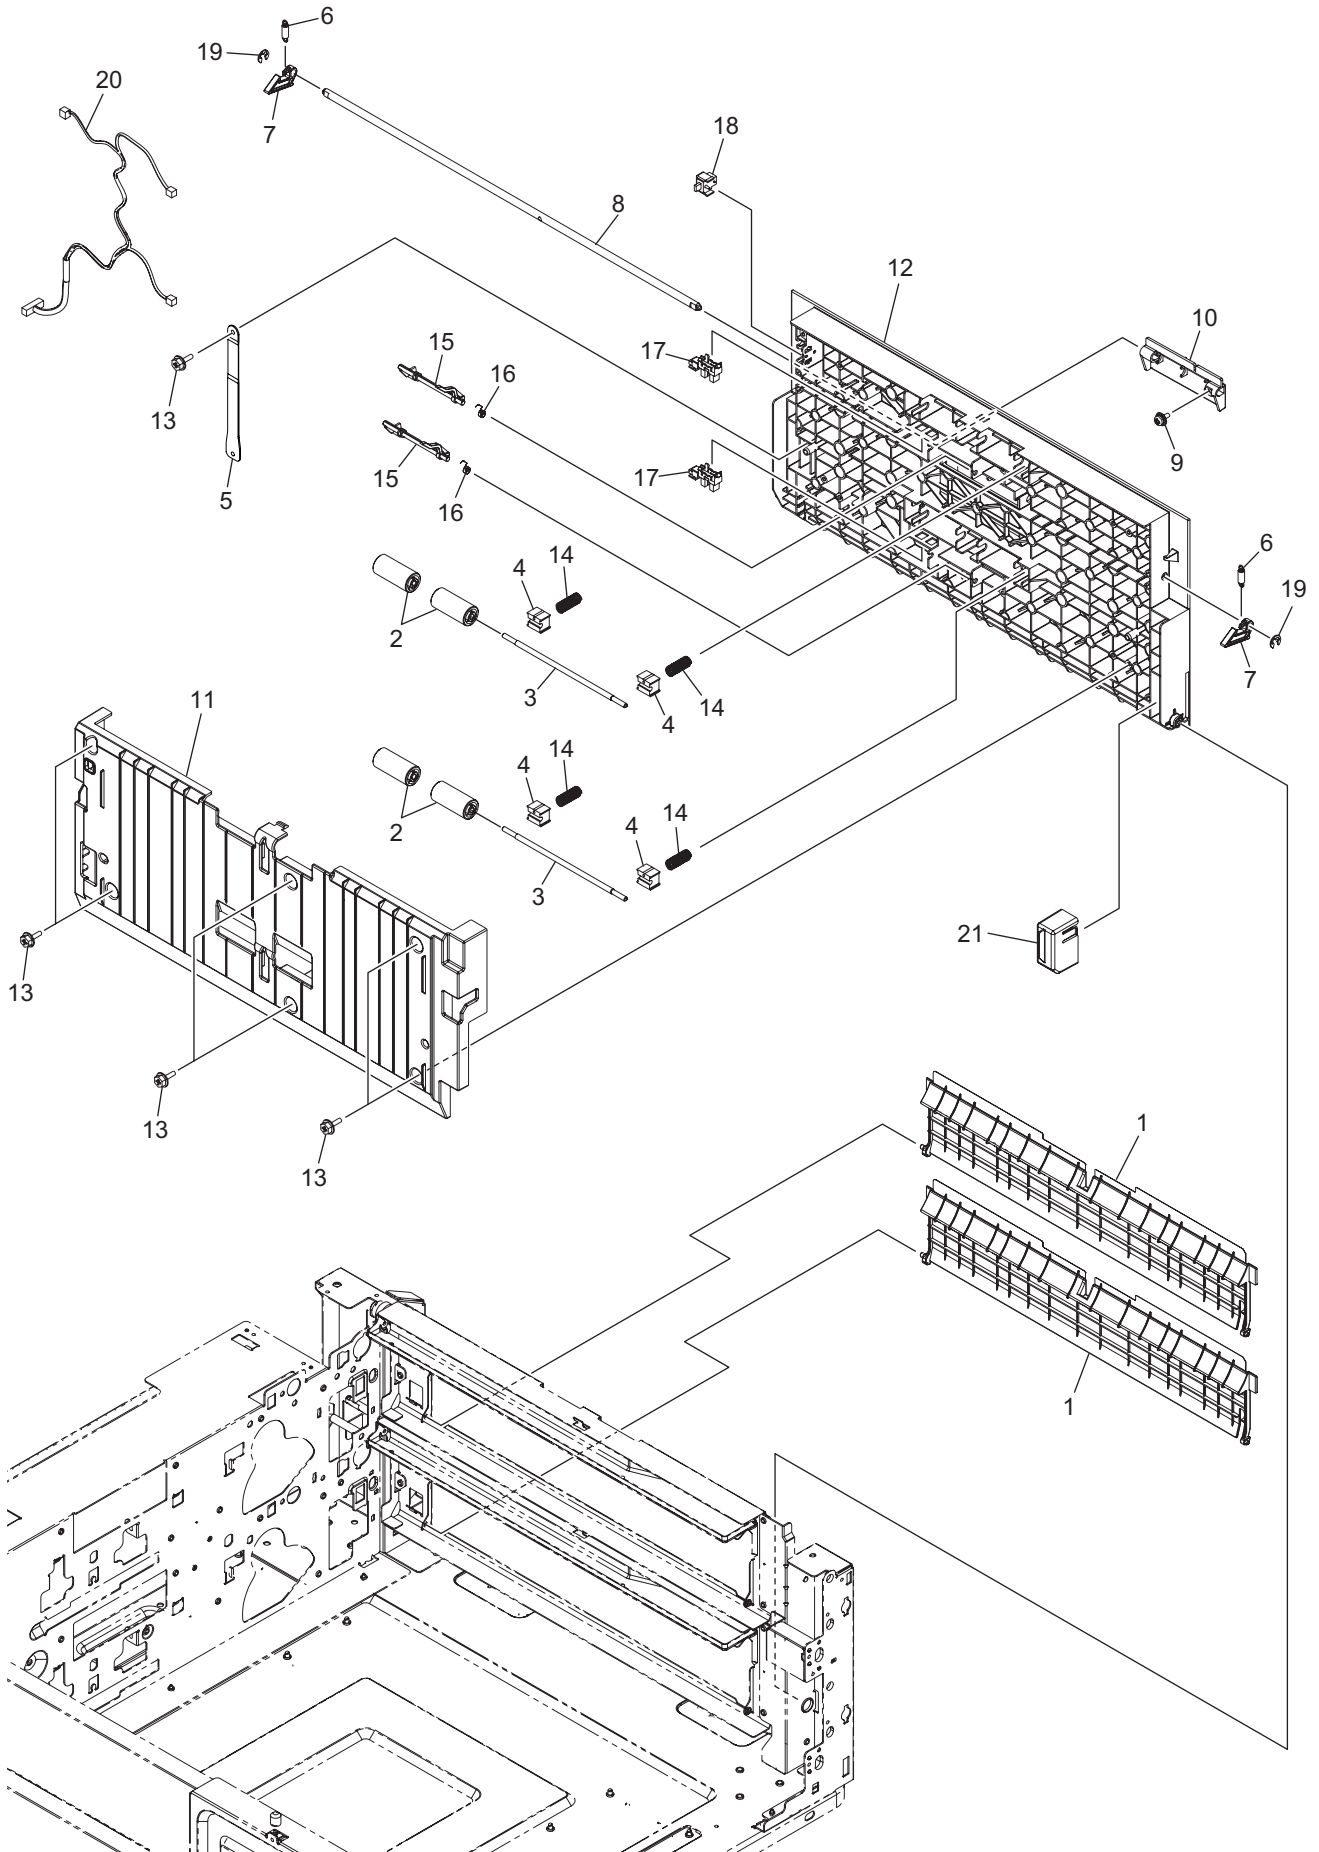

No.	Unit Name	Part Number	Description	Remarks	Reference
1	ASM-COVER-GUIDE		ASYS-GUIDE-PAPER-PFP_N		6LJ66836000
2	ASM-COVER-GUIDE		ROL-RELAY-IDL-PFP		6LH57916000
3	ASM-COVER-GUIDE		SHAFT-RELAY-IDL-PFP		6LH57918000
4	ASM-COVER-GUIDE	45729613	BUSH-FEED-IDL		6LH34715000
5	ASM-COVER-GUIDE		STOPPER-STRING-PFP-1032		6LJ66793000
6	ASM-COVER-GUIDE		SPG-E-4R9XR6X18R2-HOOK		6LH58002000
7	ASM-COVER-GUIDE		HOOK-COVER-PFP		6LH58005000
8	ASM-COVER-GUIDE		SHAFT-HOOK-PFP		6LH57928000
9	ASM-COVER-GUIDE	45729644	S/PAN/SWWP-M3X6-ZU3		X0-02551000
10	ASM-COVER-GUIDE		KNOB-COVER-LOIRE-N		6LH57995100
11	ASM-COVER-GUIDE		GUIDE-COVER-PFP		6LH57999000
12	ASM-COVER-GUIDE		COVER-RIGHT-DOOR-N		6LH58000100
13	ASM-COVER-GUIDE	45729589	S/TPP/FHEXM-3X8-NI		X0-02247000
14	ASM-COVER-GUIDE		SPG-C-8R4XR9X29		6LJ69420000
15	ASM-COVER-GUIDE		ACTR-LOIRE-PFP		6LH57921000
16	ASM-COVER-GUIDE		SPG-T-SNSR-LOW-350		6LH57936000
17	ASM-COVER-GUIDE		LG248BL1		C0-14266000
18	ASM-COVER-GUIDE	45729654	SP-CS3A-B2BA		4402859600
19	ASM-COVER-GUIDE	45729577	RR/E-3-SS		X0-00964000
20	ASM-COVER-GUIDE		HRNS-PFP-FED-CV-503		6LH61359000
21	ASM-COVER-GUIDE		BLK-GUIDE-SET-PFP		6LH57998000

This Illustrated Parts Manual is to be used for part identification. Part numbers for the most often used parts are listed. To obtain parts for items that do not list an associated part number contact **Oki Data Technical Support at 866.654.1725** for specific part numbers and part ordering information