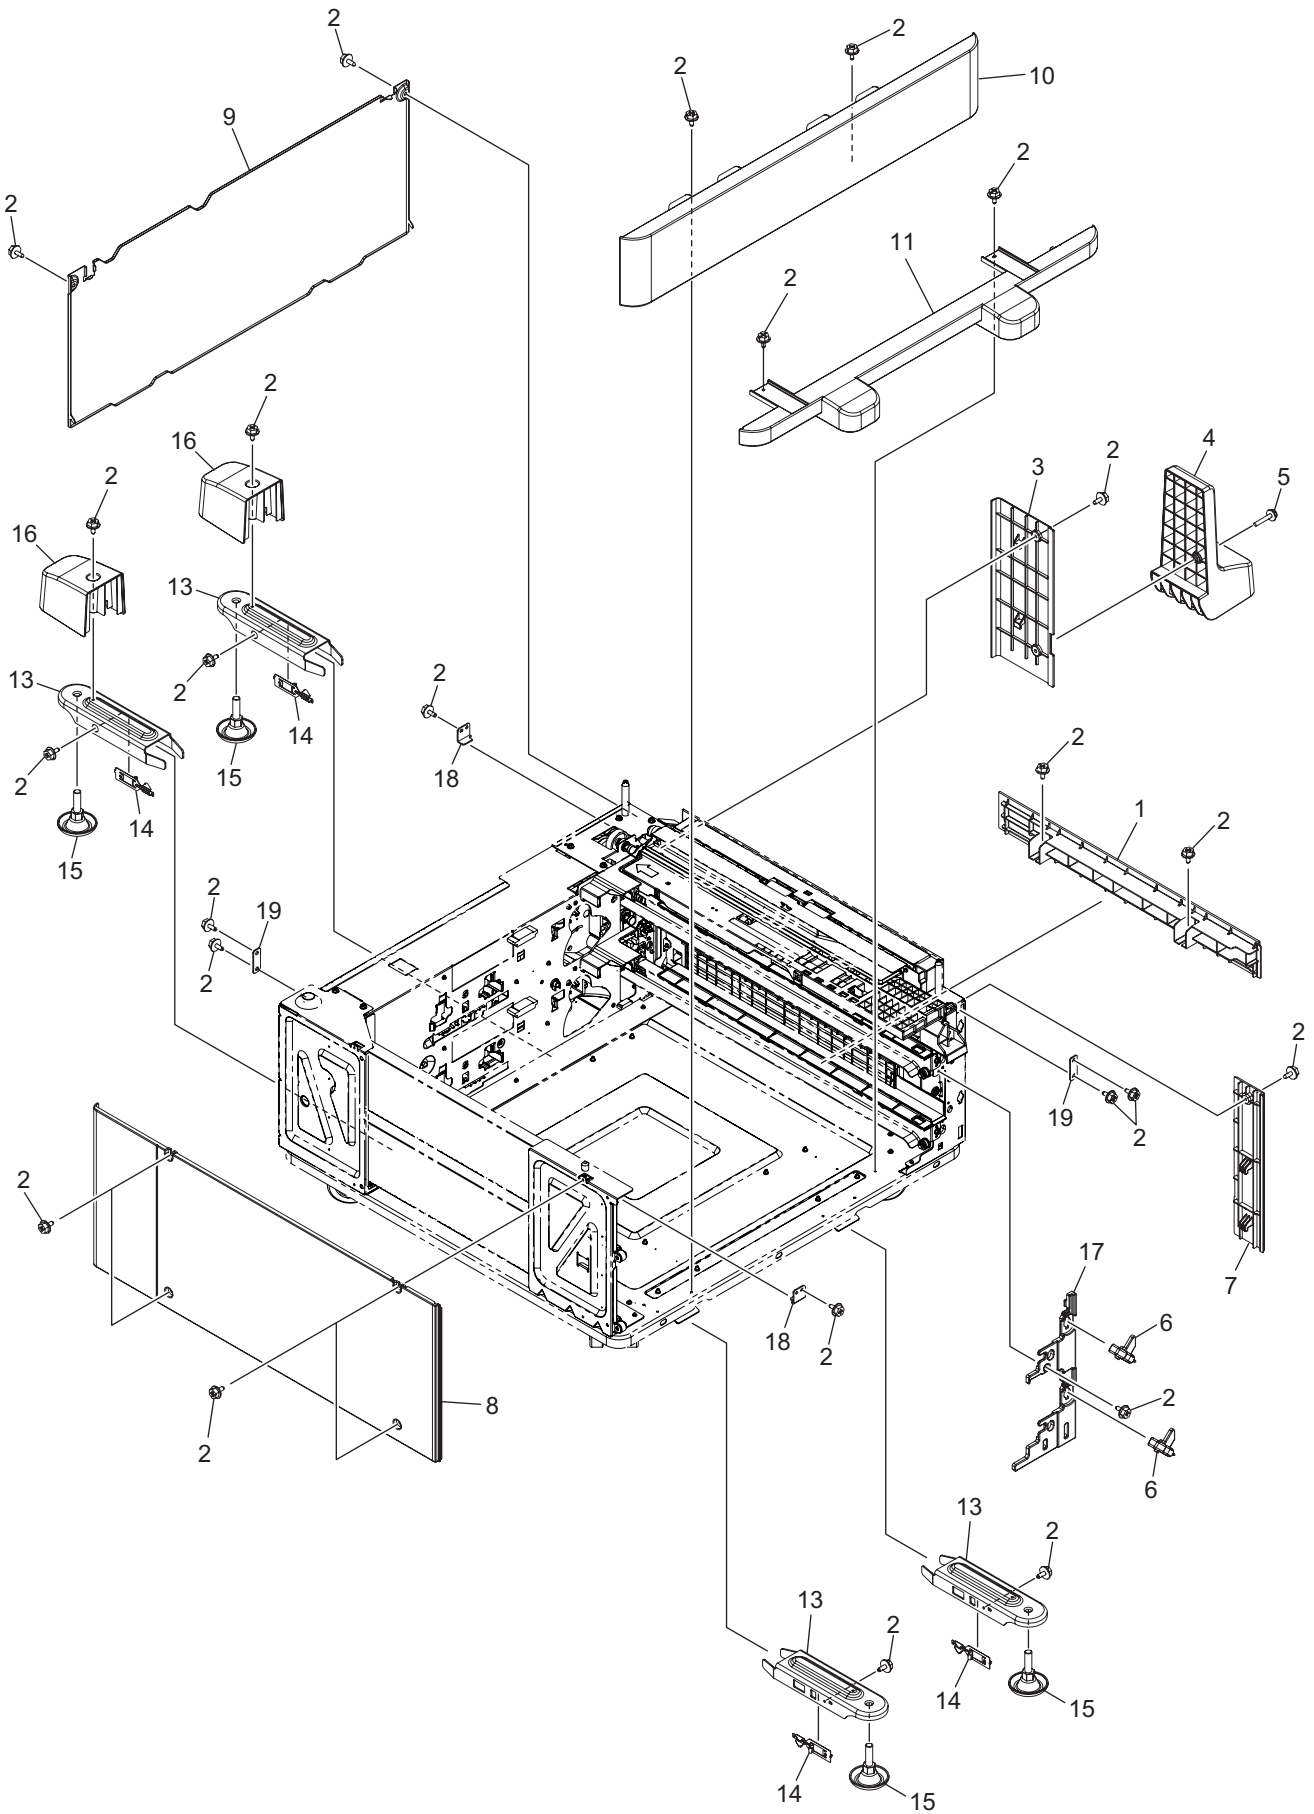

KD-1032
Paper Feed Pedestal
Illustrated Parts Manual

060214A

CONTENTS

ASM-COVER	1
ASM-FRAME.....	2
ASM-DRIVE	3
ASM-COVER-GUIDE	4
FEED-ASY	5
DRAWER-ASM	6
ROL-KIT	10

No.	Unit Name	Part Number	Description	Remarks	Reference
1	ASM-COVER		COVER-R-LOW-LOIRE		6LH58094000
2	ASM-COVER	45729634	S/TPS/FHEXM/R-3X6-ZU3		X0-02419000
3	ASM-COVER		COVER-R-R_FW		6LH58091100
4	ASM-COVER		FOOT-SIDE-PFP-RGT_FW		6LH58099100
5	ASM-COVER		S/PAN/SWWP-M3X14-NI		X0-02135000
6	ASM-COVER		LEVER-FEED-UNIT-H21X_H		6LJ56274000
7	ASM-COVER		COVER-R-F-PFP		6LJ66757000
8	ASM-COVER		COVER-LEFT-PFP		6LJ66826000
9	ASM-COVER		COVER-RIGHT-REAR-PFP		6LH58111000
10	ASM-COVER		COVER-F-L-PFP-H21X		6LJ66778000
11	ASM-COVER		COVER-SCART-PFP		6LJ66758000
13	ASM-COVER		BRKT-FOOT-M8-PFP-F47X		6LH58104000
14	ASM-COVER		SPG-F-FOOT-PFP-F47X		6LH58041000
15	ASM-COVER		ADJSTR-FOOT-M8-PFP-S		6LH58105000
16	ASM-COVER		COVER-FOOT-PFP		6LH58086000
17	ASM-COVER		COVER-FRT-PILLAR-R-PFP		6LJ66756000
18	ASM-COVER		BRKT-JOINT-P-R		6LH57937000
19	ASM-COVER		BRKT-JOINT-P-F-PFP		6LH57948000