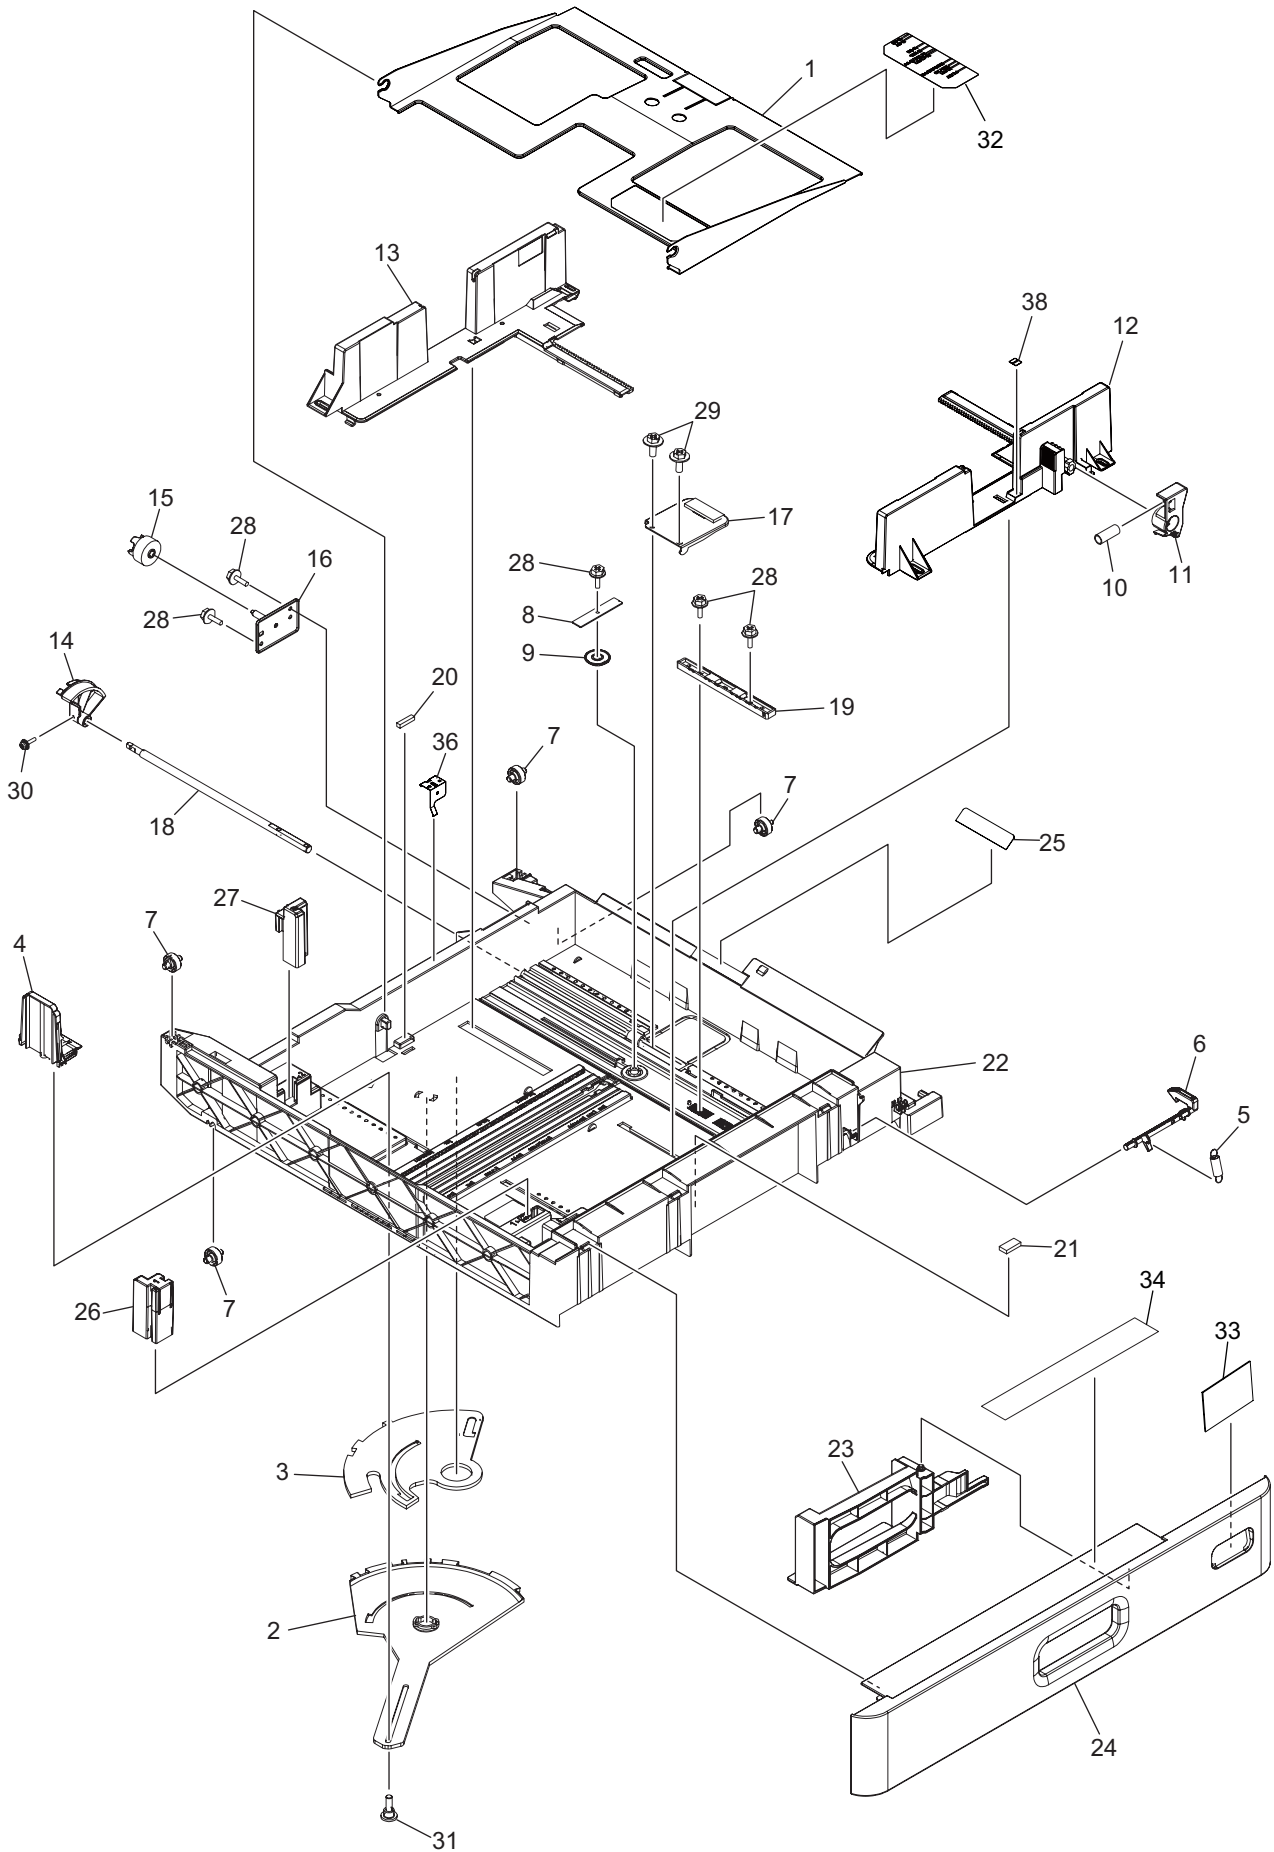

No.	Unit Name	Part Number	Description	Remarks	Reference
1	DRAWER-ASM		ASYS-TRAY-CST-H-H21X		6LJ56959000
2	DRAWER-ASM		PUSHER-END-CST-F43X		6LJ08007000
3	DRAWER-ASM		PUSHER-SIDE-CST-F43X		6LH05721000
4	DRAWER-ASM		WALL-END-CST-H-H21X		6LJ56827000
5	DRAWER-ASM		SPG-E-8R9XR9X29R5		6LJ56839000
6	DRAWER-ASM	45729625	LVR-CST2-H-H21X_E_SHAFT		6LJ56925000
7	DRAWER-ASM		ROLL-CST-H21X		6LJ56845000
8	DRAWER-ASM		PLT-WALL-GEAR-G		6LJ46917000
9	DRAWER-ASM	45729620	GEAR-10S18-8-TRAY		6LE53717000
10	DRAWER-ASM		SPC-LVR-WALL-F		6LA56695000
11	DRAWER-ASM		LEVER-LOCK-WALL-H21X		6LJ56802000
12	DRAWER-ASM		SLIDE-WALL-F-H21X-H		6LJ56957000
13	DRAWER-ASM		ASYS-SLIDE-WALL-R-H21X-H		6LJ56872000
14	DRAWER-ASM		GEAR-DRV-TRAYUP-SFT-H21X		6LJ56832000
15	DRAWER-ASM		CPG-TRAY-UP-H21X		6LJ56847000
16	DRAWER-ASM		ASYS-PLATE-DRV-CST-H21X		6LJ56851000
17	DRAWER-ASM		ASYS-LEVER-ELV-CST-F43X		6LH05746000
18	DRAWER-ASM		SHAFT-ELV-CST-H21X		6LJ56910000
19	DRAWER-ASM		WALL-STOP-H21X		6LJ56815000
20	DRAWER-ASM		CHSH-CST-F47X		6LH51643000
21	DRAWER-ASM		CUSH-CST-S		6LH05741000
22	DRAWER-ASM		CST-H21X-SR		6LJ56938000
23	DRAWER-ASM		HNDL-CST-H21X		6LJ56838000
24	DRAWER-ASM		COVER-CST-H-H21X		6LJ56926000
25	DRAWER-ASM		SHEET-CST-H21X		6LJ66823000
26	DRAWER-ASM		WALL-LONGPAPER-F-H-H21X		6LJ56833000
27	DRAWER-ASM		WALL-LONGPAPER-R-H-H21X		6LJ56834000
28	DRAWER-ASM	45729589	S/TPP/FHEXM-3X8-NI		X0-02247000
29	DRAWER-ASM	45729640	S/FHEXM-M4X8-NI		X0-02235000
30	DRAWER-ASM	45729643	S/PAN/SWWP-M3X10-NI		X0-00094000
31	DRAWER-ASM		SCREW-M3X8-3.2-P		6LH05511000
32	DRAWER-ASM		LBL_P-SIZE-SRA3-H21X-N		6LJ56954000
33A	DRAWER-ASM		SIZE-CST-450-A4		6LH31900000
33B	DRAWER-ASM		SIZE-CST-450-LT		6LH31900100
34	DRAWER-ASM		LBL_O-GUIDE-CST-MY1040-N		6LJ56952000
36	DRAWER-ASM		SPG-F-TRAY-CST-H21Y		6LJ56943000
38	DRAWER-ASM		LBL_P-SIZE-REF-H21X		6LJ56953000

This Illustrated Parts Manual is to be used for part identification. Part numbers for the most often used parts are listed. To obtain parts for items that do not list an associated part number contact **Oki Data Technical Support at 866.654.1725** for specific part numbers and part ordering information