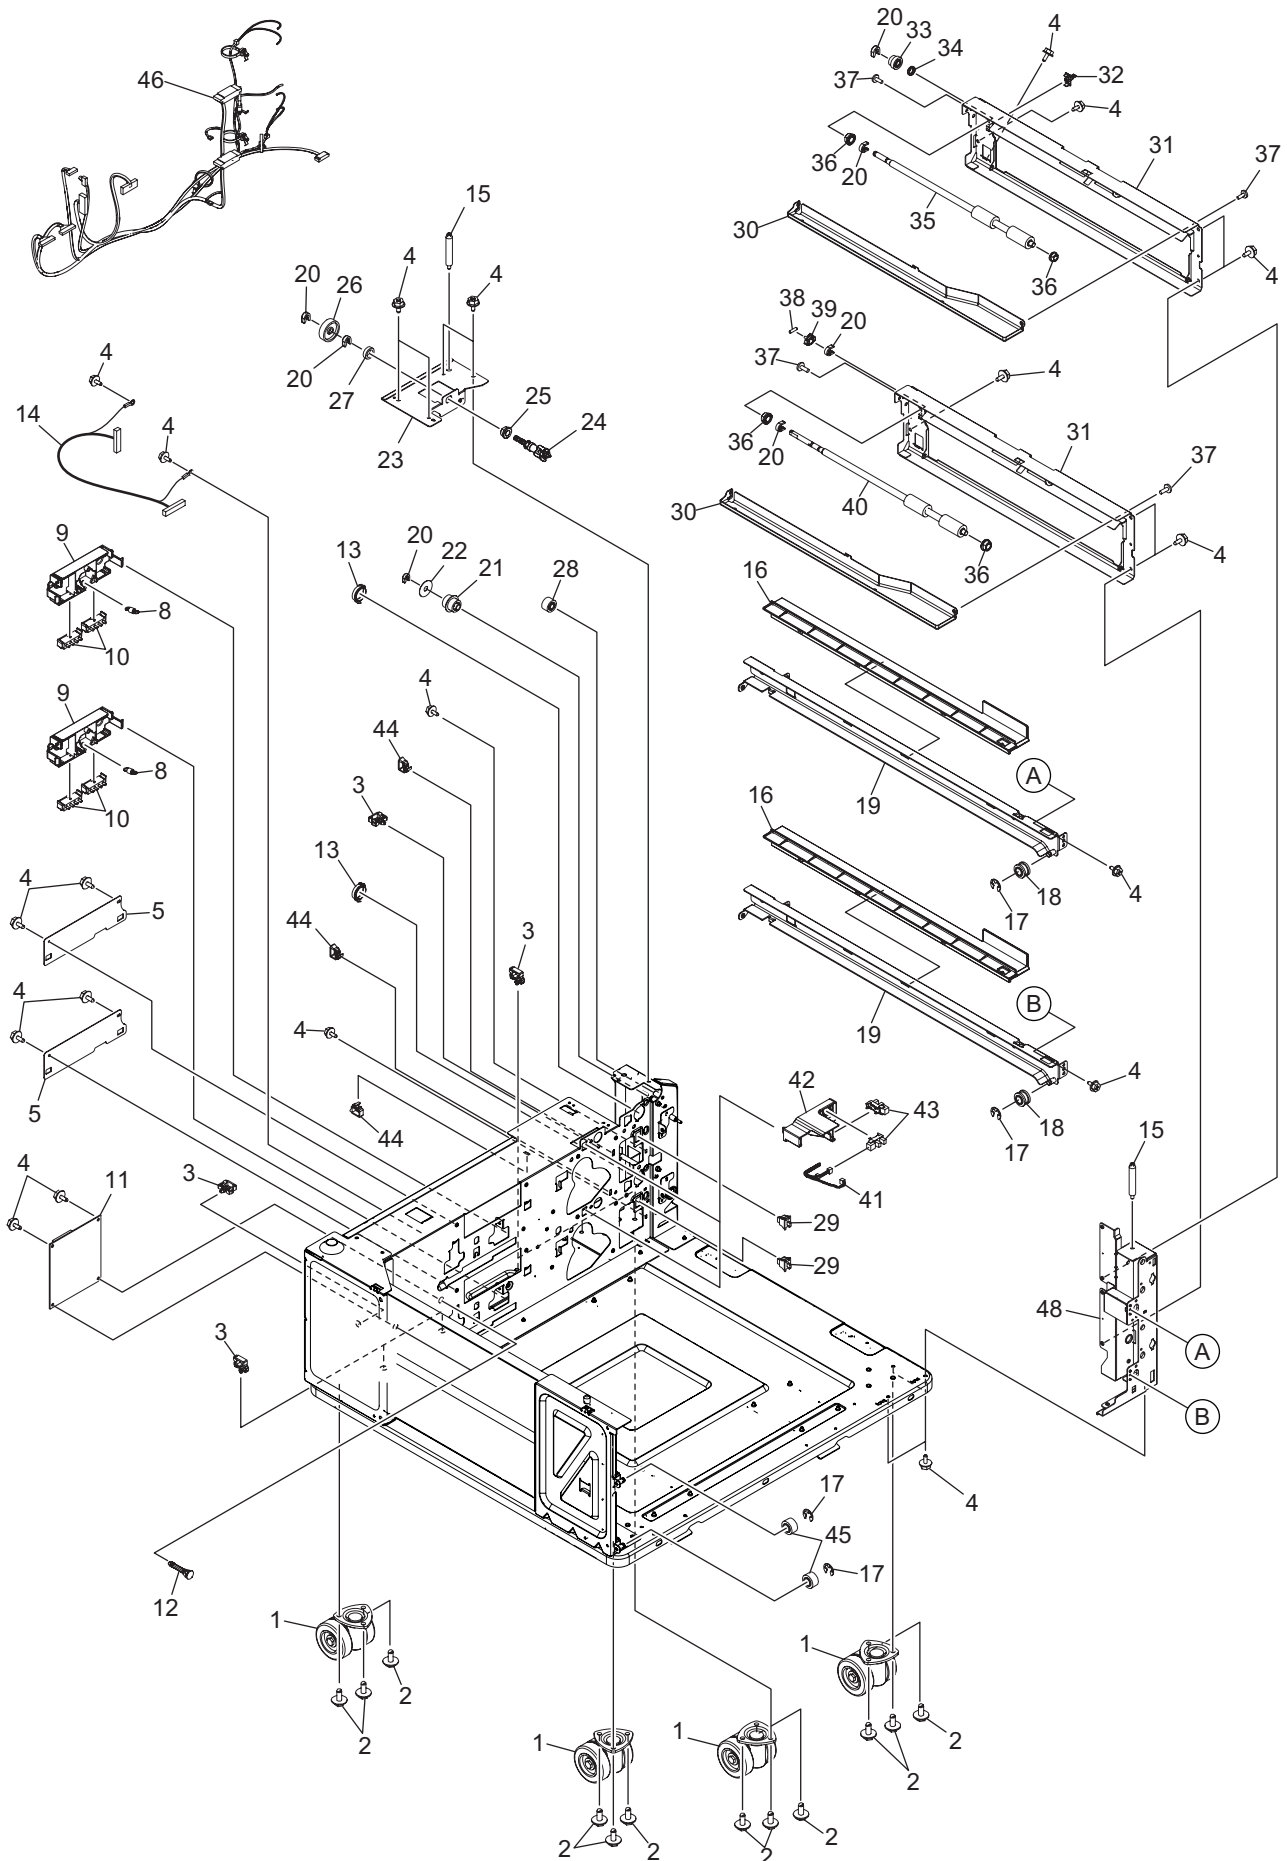

No.	Unit Name	Part Number	Description	Remarks	Reference
1	ASM-FRAME		BWP-50N-CUSTOM		6LH00856000
2	ASM-FRAME		S/TPS/FHEXM/R-4X8-ZU3		X0-02421000
3	ASM-FRAME		RLWC-2SV0		F0-01609000
4	ASM-FRAME	45729634	S/TPS/FHEXM/R-3X6-ZU3		X0-02419000
5	ASM-FRAME		PLATE-BLIND-PFP		6LJ66759000
8	ASM-FRAME		SPG-E-8R8XR9X19R9		6LJ56887000
9	ASM-FRAME		HOLDER-SNSR-CST-H21X		6LJ56818000
10	ASM-FRAME		PS-42C02-F NS		E0-14485000
11	ASM-FRAME		PWA-H-PFP-552		6LJ60742000
12	ASM-FRAME		KGLS-24RTV0		F0-00221000
13	ASM-FRAME		BUSH-CPL-FEED-PFU		6LJ66712000
14	ASM-FRAME		HRNS-PFP-552		6LJ60567000
15	ASM-FRAME		PIN-LOCAT-PFP		6LJ66780000
16	ASM-FRAME		RAIL-FEED-UNIT-L-PFP		6LJ66705000
17	ASM-FRAME	45729579	RR/E-5-SS		X0-00966000
18	ASM-FRAME		ROLL-RAIL-CST-H21X-1		6LJ69392000
19	ASM-FRAME		ASYS-RAIL-CST-RIGHT-PFP		6LJ66828000
20	ASM-FRAME	45729597	STOP-RING-6-5		4407972860
21	ASM-FRAME		GEAR-10S16_P2GT27-6-L		6LH57975000
22	ASM-FRAME		HWAS-PFP-SUS		41319076000
23	ASM-FRAME		PLATE-TOP-REAR-PFP		6LJ66742000
24	ASM-FRAME		CPL-DRV-L-PFP		6LJ66722000
25	ASM-FRAME	45729559	BUSH-6-POM		44201492000
26	ASM-FRAME		GEAR-10S28-6-D		6LA62276000
27	ASM-FRAME		CLR-CPL-PFP		6LJ66717000
28	ASM-FRAME		GEAR-10S16-6-M		6LH57965000
29	ASM-FRAME	45729601	CS1A-B2CA		E0-01853000
30	ASM-FRAME				6LJ66781000
31	ASM-FRAME				6LJ66703000
32	ASM-FRAME		PUSH-IDL-PFP		6LH57997000
33	ASM-FRAME		GEAR-10S16-06-PFP		6LJ66715000
34	ASM-FRAME		COLAR-0602		6LA32851000
35	ASM-FRAME		ROL-TR-2		6LH58004000
36	ASM-FRAME		BUSH-6-NU4		6LH53768000
37	ASM-FRAME	45729645	S/TPS/BID-3X6-ZU3		X0-02069000
38	ASM-FRAME		P/PRL/AH7-2X8-SS		X0-00979000
39	ASM-FRAME		CPG-ROL-PFP		6LH58084000
40	ASM-FRAME		ROL-TR-3		6LH58003000
41	ASM-FRAME		HRNS-PFP-EMP-552		6LJ60558000
42	ASM-FRAME		HOLDER-SNSR-FS-H21X_H		6LJ56265000
43	ASM-FRAME	45729574	LG2A14BL1		C0-17839000
44	ASM-FRAME		RLWT-2V0		F0-01459000
45	ASM-FRAME		ROLL-RAIL-CST-H21X-2		6LJ69393000
46	ASM-FRAME		HRNS-PFP-INSIDE-552		6LJ60581000
48	ASM-FRAME		ASYS-FRM-FRONT-RIGHT-PFP		6LJ66725000

This Illustrated Parts Manual is to be used for part identification. Part numbers for the most often used parts are listed. To obtain parts for items that do not list an associated part number contact **Oki Data Technical Support at 866.654.1725** for specific part numbers and part ordering information