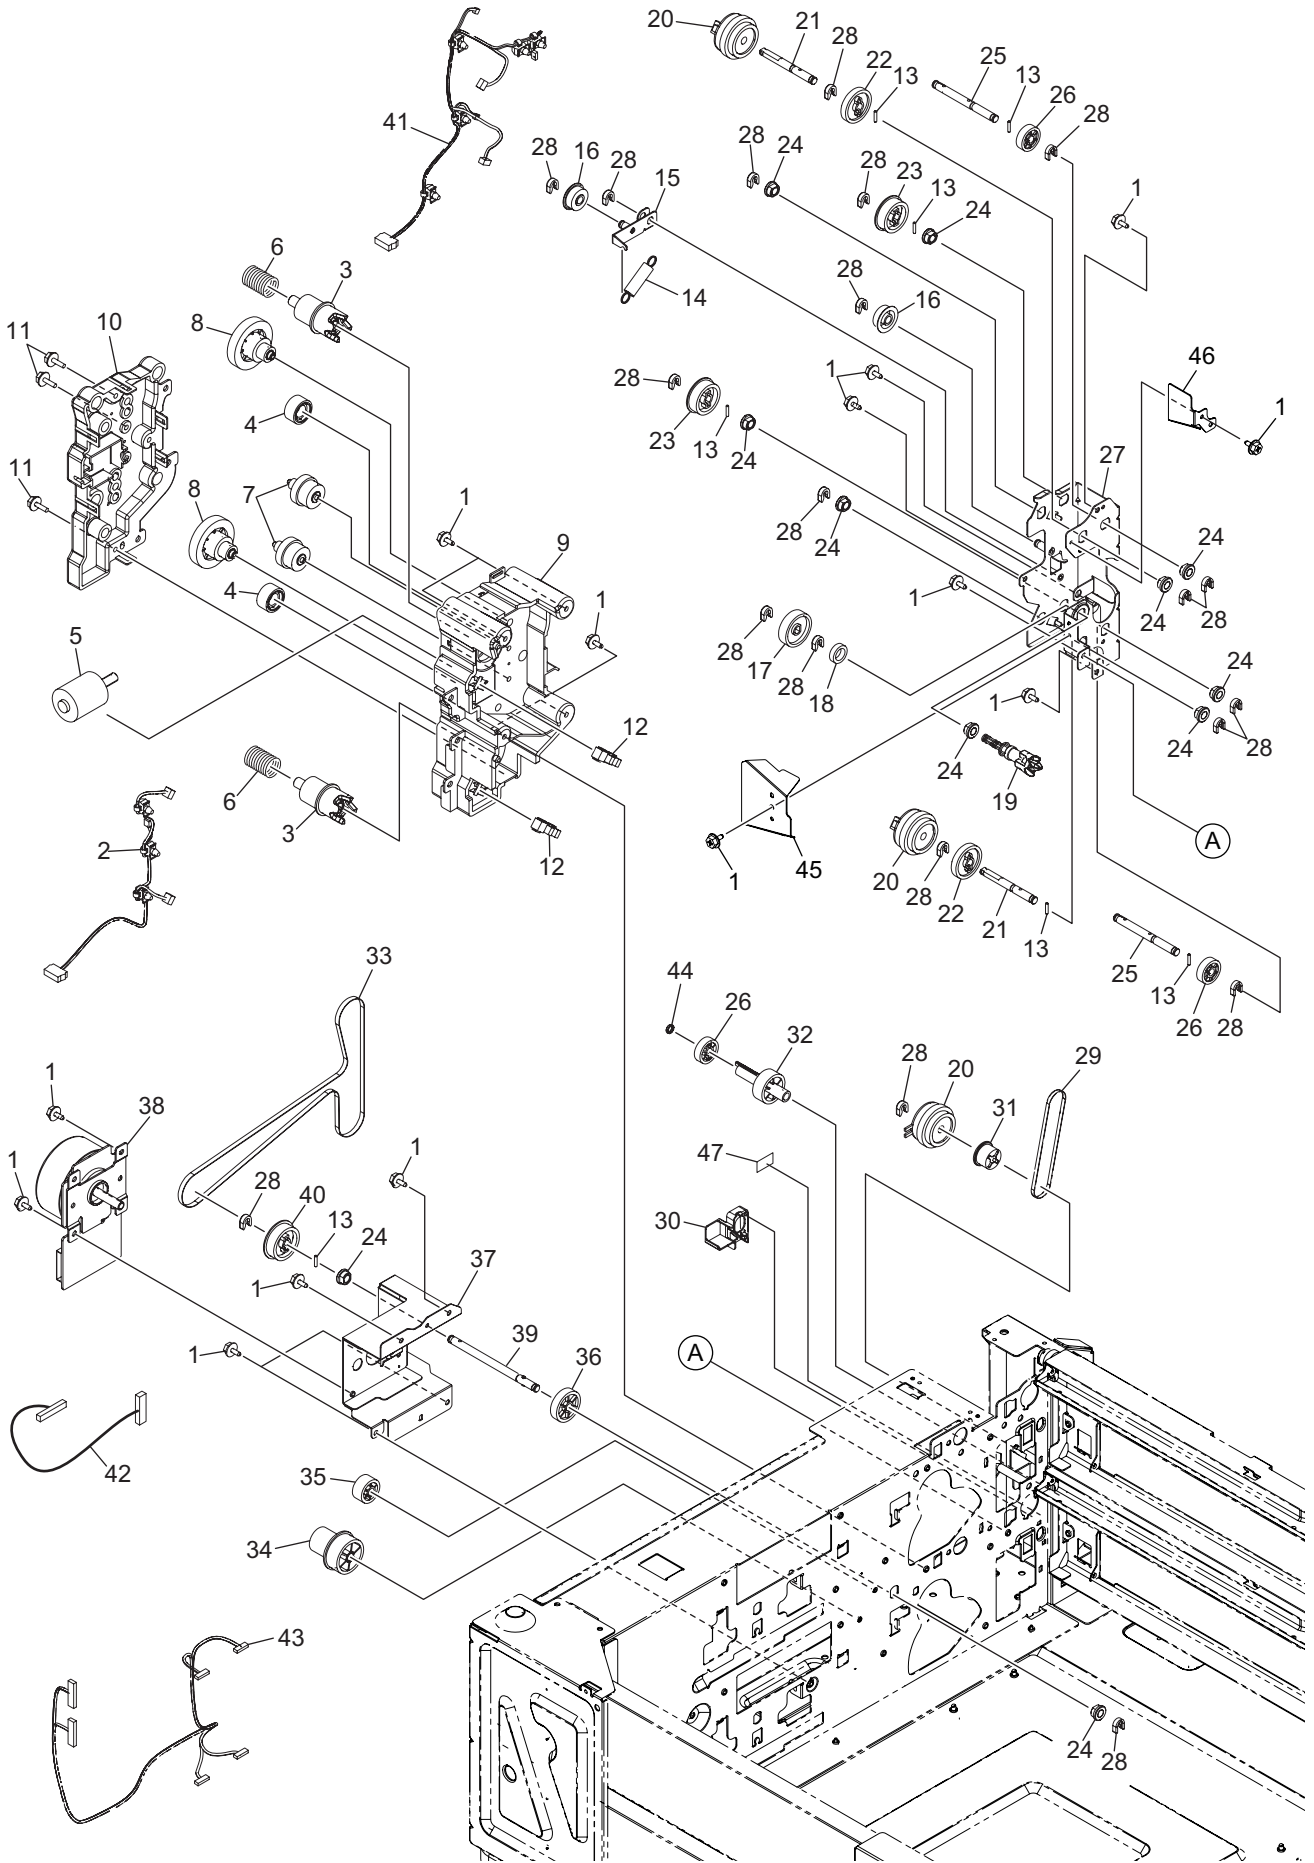

No.	Unit Name	Part Number	Description	Remarks	Reference
1	ASM-DRIVE	45729634	S/TPS/FHEXM/R-3X6-ZU3		X0-02419000
2	ASM-DRIVE		HRNS-PFP-NEMP-552		6LJ60582000
3	ASM-DRIVE		GEAR-8S26-H21X		6LJ56846000
4	ASM-DRIVE	45729569	GEAR-8S25-10		6LH05707000
5	ASM-DRIVE		MOTR.D-TRAY-CST		6LA56976000
6	ASM-DRIVE	45729651	SPC172-100-3400		4401966050
7	ASM-DRIVE	45729571	G05H-45/G05S-15		44201854000
8	ASM-DRIVE	45729568	G06S-13-G05S-80		44201853000
9	ASM-DRIVE		CASE-TRAYUP-GEAR-F-PFP		6LJ66752000
10	ASM-DRIVE		CASE-TRAYUP-GEAR-R-PFP		6LJ66753000
11	ASM-DRIVE	45729589	S/TPP/FHEXM-3X8-NI		X0-02247000
12	ASM-DRIVE	45729574	LG2A14BL1		C0-17839000
13	ASM-DRIVE		P/PRL/AH7-2X10-SS		X0-00980000
14	ASM-DRIVE		SPG-E-TENS-PFP		6LJ66754000
15	ASM-DRIVE		ASYS-BRKT-DRV-TENS-PFP		6LJ66706000
16	ASM-DRIVE		PULLY-DRV-TENS-PFP		6LJ66724000
17	ASM-DRIVE		GEAR-10S28-6-D		6LA62276000
18	ASM-DRIVE		CLR-CPL-PFP		6LJ66717000
19	ASM-DRIVE		CPL-DRV-L-PFP		6LJ66722000
20	ASM-DRIVE	45729565	CLUTCH-50C-G28-6		6LH51224000
21	ASM-DRIVE		SHAFT-DRV-1-PFP		6LJ66713000
22	ASM-DRIVE		GEAR-10S028		6LE59993000
23	ASM-DRIVE		PULLY-S3M28-6-E		6LH57972000
24	ASM-DRIVE	45729559	BUSH-6-POM		44201492000
25	ASM-DRIVE		SHAFT-DRV-2-PFP		6LJ66720000
26	ASM-DRIVE		GEAR-10S20-6-E		6LH57979000
27	ASM-DRIVE		ASYS-BRKT-DRV-PFP		6LJ66709000
28	ASM-DRIVE	45729597	STOP-RING-6-5		4407972860
29	ASM-DRIVE		BLT/T-202-2GT-3		6LJ66718000
30	ASM-DRIVE		GUIDE-HRNS-SNSR-PFU		6LJ69412000
31	ASM-DRIVE		PULLY-2GT027-6		6LH58085000
32	ASM-DRIVE		GEAR-10S25-6		6LJ66719000
33	ASM-DRIVE		BLT/T-633-S3M-4		6LJ66760000
34	ASM-DRIVE		GEAR-10S29_5H48-6-B		6LH58025000
35	ASM-DRIVE		GEAR-10S20-6-C		6LH57954000
36	ASM-DRIVE		GEAR-10S26-6-D		6LH57962000
37	ASM-DRIVE		BRKT-DRV-MOTOR-PFP		6LJ66723000
38	ASM-DRIVE		MOTR_D-FUSER-450		6LH36234000
39	ASM-DRIVE		ASYS-SHAFT-GEAR-MOT-PFP		6LJ66782000
40	ASM-DRIVE		PULLY-S3M30-6-D		6LH57978000
41	ASM-DRIVE		HRNS-PFP-CSTSW-552		6LJ60583000
42	ASM-DRIVE		HRNS-PFP-MOT-552		6LJ60559000
43	ASM-DRIVE		HRNS-PFP-PSIZE-552		6LJ60560000
44	ASM-DRIVE		COLAR-0602		6LA32851000
45	ASM-DRIVE		PLATE-GUARD-GEAR-PFP-LWR		6LJ66806000
46	ASM-DRIVE		PLATE-GUARD-GEAR-PFP-UPR		6LJ66805000
47	ASM-DRIVE		MYLAR-GUIDE-HRNS-SNSR		6LJ66820000

This Illustrated Parts Manual is to be used for part identification. Part numbers for the most often used parts are listed. To obtain parts for items that do not list an associated part number contact **Oki Data Technical Support at 866.654.1725** for specific part numbers and part ordering information