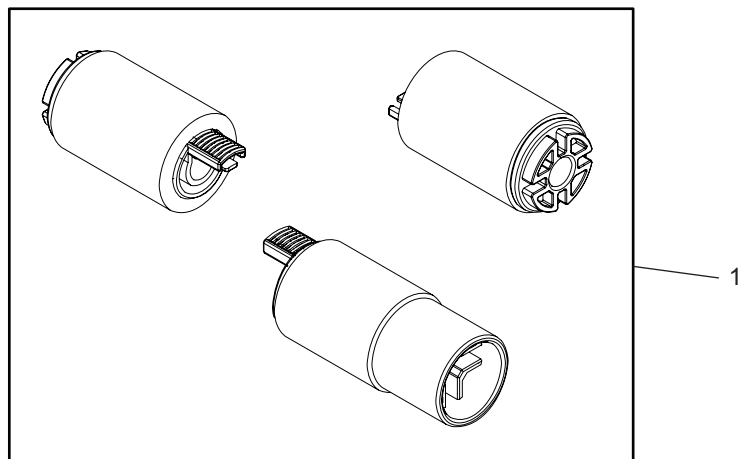

No.	Unit Name	Part Number	Description	Remarks	Reference
1	DRAWER-ASY		ASYS-TRAY-CST-H-H21X		6LJ56959000
2	DRAWER-ASY		PUSHER-END-CST-F43X		6LJ08007000
3	DRAWER-ASY		PUSHER-SIDE-CST-F43X		6LH05721000
4	DRAWER-ASY		WALL-END-CST-H-H21X		6LJ56827000
5	DRAWER-ASY		SPG-E-8R9XR9X29R5		6LJ56839000
6	DRAWER-ASY	45729625	LVR-CST2-H-H21X_E_SHAFT		6LJ56925000
7	DRAWER-ASY		ROLL-CST-H21X		6LJ56845000
8	DRAWER-ASY		PLT-WALL-GEAR-G		6LJ46917000
9	DRAWER-ASY	45729620	GEAR-10S18-8-TRAY		6LE53717000
10	DRAWER-ASY		SPC-LVR-WALL-F		6LA56695000
11	DRAWER-ASY		LEVER-LOCK-WALL-H21X		6LJ56802000
12	DRAWER-ASY		SLIDE-WALL-F-H21X-H		6LJ56957000
13	DRAWER-ASY		ASYS-SLIDE-WALL-R-H21X-H		6LJ56872000
14	DRAWER-ASY		GEAR-DRV-TRAYUP-SFT-H21X		6LJ56832000
15	DRAWER-ASY		CPG-TRAY-UP-H21X		6LJ56847000
16	DRAWER-ASY		ASYS-PLATE-DRV-CST-H21X		6LJ56851000
17	DRAWER-ASY		ASYS-LEVER-ELV-CST-F43X		6LH05746000
18	DRAWER-ASY		SHAFT-ELV-CST-H21X		6LJ56910000
19	DRAWER-ASY		WALL-STOP-H21X		6LJ56815000
20	DRAWER-ASY		CHSH-CST-F47X		6LH51643000
21	DRAWER-ASY		CUSH-CST-S		6LH05741000
22	DRAWER-ASY		CST-H21X-SR		6LJ56938000
23	DRAWER-ASY		HNDL-CST-H21X		6LJ56838000
24	DRAWER-ASY		COVER-CST-H-H21X		6LJ56926000
25	DRAWER-ASY		SHEET-CST-H21X		6LJ66823000
26	DRAWER-ASY		WALL-LONGPAPER-F-H-H21X		6LJ56833000
27	DRAWER-ASY		WALL-LONGPAPER-R-H-H21X		6LJ56834000
28	DRAWER-ASY	45729589	S/TPP/FHEXM-3X8-NI		X0-02247000
29	DRAWER-ASY	45729640	S/FHEXM-M4X8-NI		X0-02235000
30	DRAWER-ASY	45729643	S/PAN/SWWP-M3X10-NI		X0-00094000
31	DRAWER-ASY		SCREW-M3X8-3.2-P		6LH05511000
32	DRAWER-ASY		LBL_P-SIZE-SRA3-H21X-N		6LJ56954000
33A	DRAWER-ASY		SIZE-CST-450-A4		6LH31900000
33B	DRAWER-ASY		SIZE-CST-450-LT		6LH31900100
34	DRAWER-ASY		LBL_O-GUIDE-CST-MY1040-N		6LJ56952000
36	DRAWER-ASY		SPG-F-TRAY-CST-H21Y		6LJ56943000
38	DRAWER-ASY		LBL_P-SIZE-REF-H21X		6LJ56953000

This Illustrated Parts Manual is to be used for part identification. Part numbers for the most often used parts are listed. To obtain parts for items that do not list an associated part number contact **Oki Data Technical Support at 866.654.1725** for specific part numbers and part ordering information