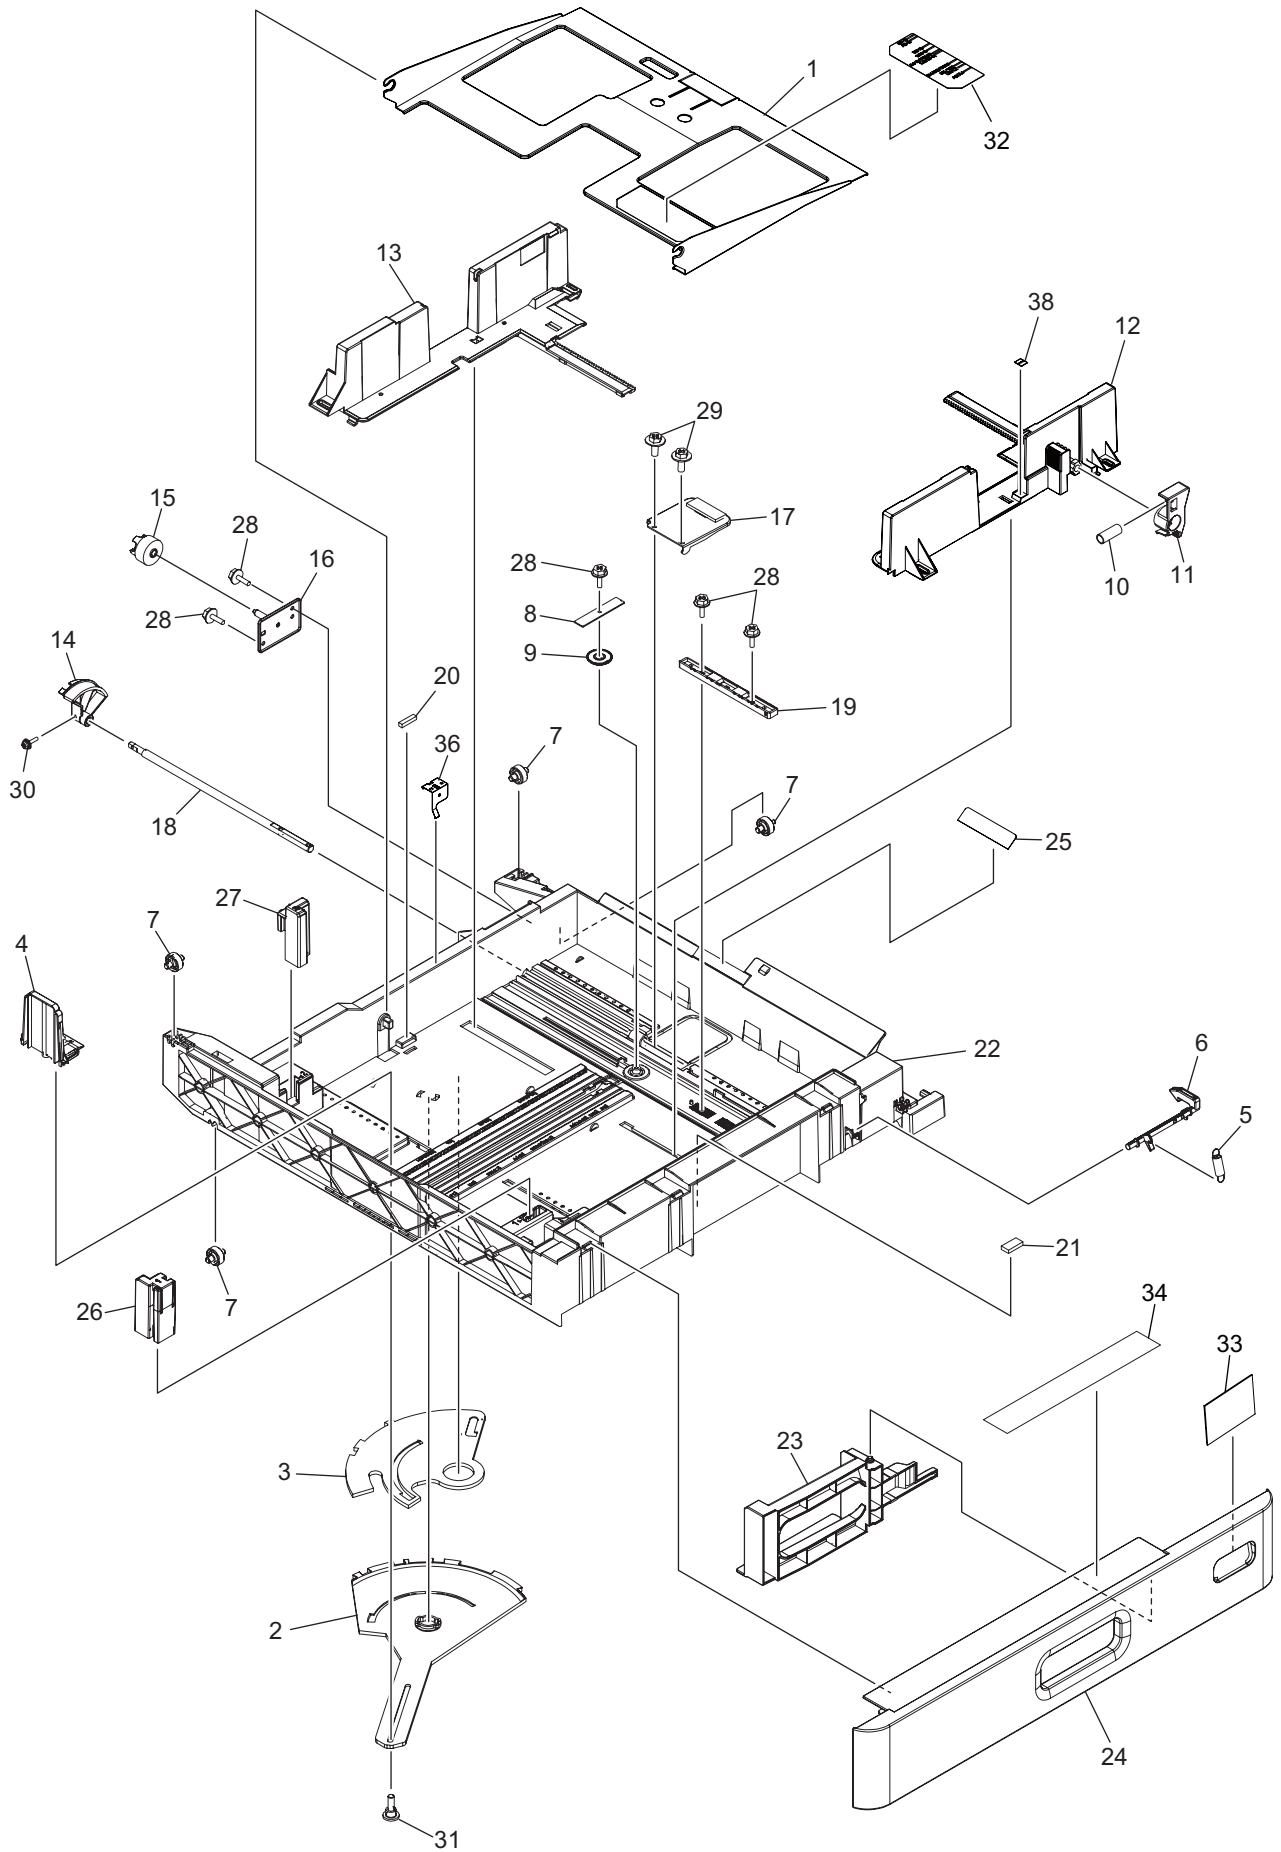

No.	Unit Name	Part Number	Description	Remarks	Reference
1	DRAWER-ASY		ASYS-TRAY-CST-H-H21X		6LJ56959000
2	DRAWER-ASY		PUSHER-END-CST-F43X		6LJ08007000
3	DRAWER-ASY		PUSHER-SIDE-CST-F43X		6LH05721000
4	DRAWER-ASY		WALL-END-CST-H-H21X		6LJ56827000
5	DRAWER-ASY		SPG-E-8R9XR9X29R5		6LJ56839000
6	DRAWER-ASY	45729625	LVR-CST2-H-H21X_E_SHAFT		6LJ56925000
7	DRAWER-ASY		ROLL-CST-H21X		6LJ56845000
8	DRAWER-ASY		PLT-WALL-GEAR-G		6LJ46917000
9	DRAWER-ASY	45729620	GEAR-10S18-8-TRAY		6LE53717000
10	DRAWER-ASY		SPC-LVR-WALL-F		6LA56695000
11	DRAWER-ASY		LEVER-LOCK-WALL-H21X		6LJ56802000
12	DRAWER-ASY		SLIDE-WALL-F-H21X-H		6LJ56957000
13	DRAWER-ASY		ASYS-SLIDE-WALL-R-H21X-H		6LJ56872000
14	DRAWER-ASY		GEAR-DRV-TRAYUP-SFT-H21X		6LJ56832000
15	DRAWER-ASY		CPG-TRAY-UP-H21X		6LJ56847000
16	DRAWER-ASY		ASYS-PLATE-DRV-CST-H21X		6LJ56851000
17	DRAWER-ASY		ASYS-LEVER-ELV-CST-F43X		6LH05746000
18	DRAWER-ASY		SHAFT-ELV-CST-H21X		6LJ56910000
19	DRAWER-ASY		WALL-STOP-H21X		6LJ56815000
20	DRAWER-ASY		CHSH-CST-F47X		6LH51643000
21	DRAWER-ASY		CUSH-CST-S		6LH05741000
22	DRAWER-ASY		CST-H21X-SR		6LJ56938000
23	DRAWER-ASY		HNDL-CST-H21X		6LJ56838000
24	DRAWER-ASY		COVER-CST-H-H21X		6LJ56926000
25	DRAWER-ASY		SHEET-CST-H21X		6LJ66823000
26	DRAWER-ASY		WALL-LONGPAPER-F-H-H21X		6LJ56833000
27	DRAWER-ASY		WALL-LONGPAPER-R-H-H21X		6LJ56834000
28	DRAWER-ASY	45729589	S/TPP/FHEXM-3X8-NI		X0-02247000
29	DRAWER-ASY	45729640	S/FHEXM-M4X8-NI		X0-02235000
30	DRAWER-ASY	45729643	S/PAN/SWWP-M3X10-NI		X0-00094000
31	DRAWER-ASY		SCREW-M3X8-3.2-P		6LH05511000
32	DRAWER-ASY		LBL_P-SIZE-SRA3-H21X-N		6LJ56954000
33A	DRAWER-ASY		SIZE-CST-450-A4		6LH31900000
33B	DRAWER-ASY		SIZE-CST-450-LT		6LH31900100
34	DRAWER-ASY		LBL_O-GUIDE-CST-MY1040-N		6LJ56952000
36	DRAWER-ASY		SPG-F-TRAY-CST-H21Y		6LJ56943000
38	DRAWER-ASY		LBL_P-SIZE-REF-H21X		6LJ56953000

This Illustrated Parts Manual is to be used for part identification. Part numbers for the most often used parts are listed. To obtain parts for items that do not list an associated part number contact **Oki Data Technical Support at 866.654.1725** for specific part numbers and part ordering information