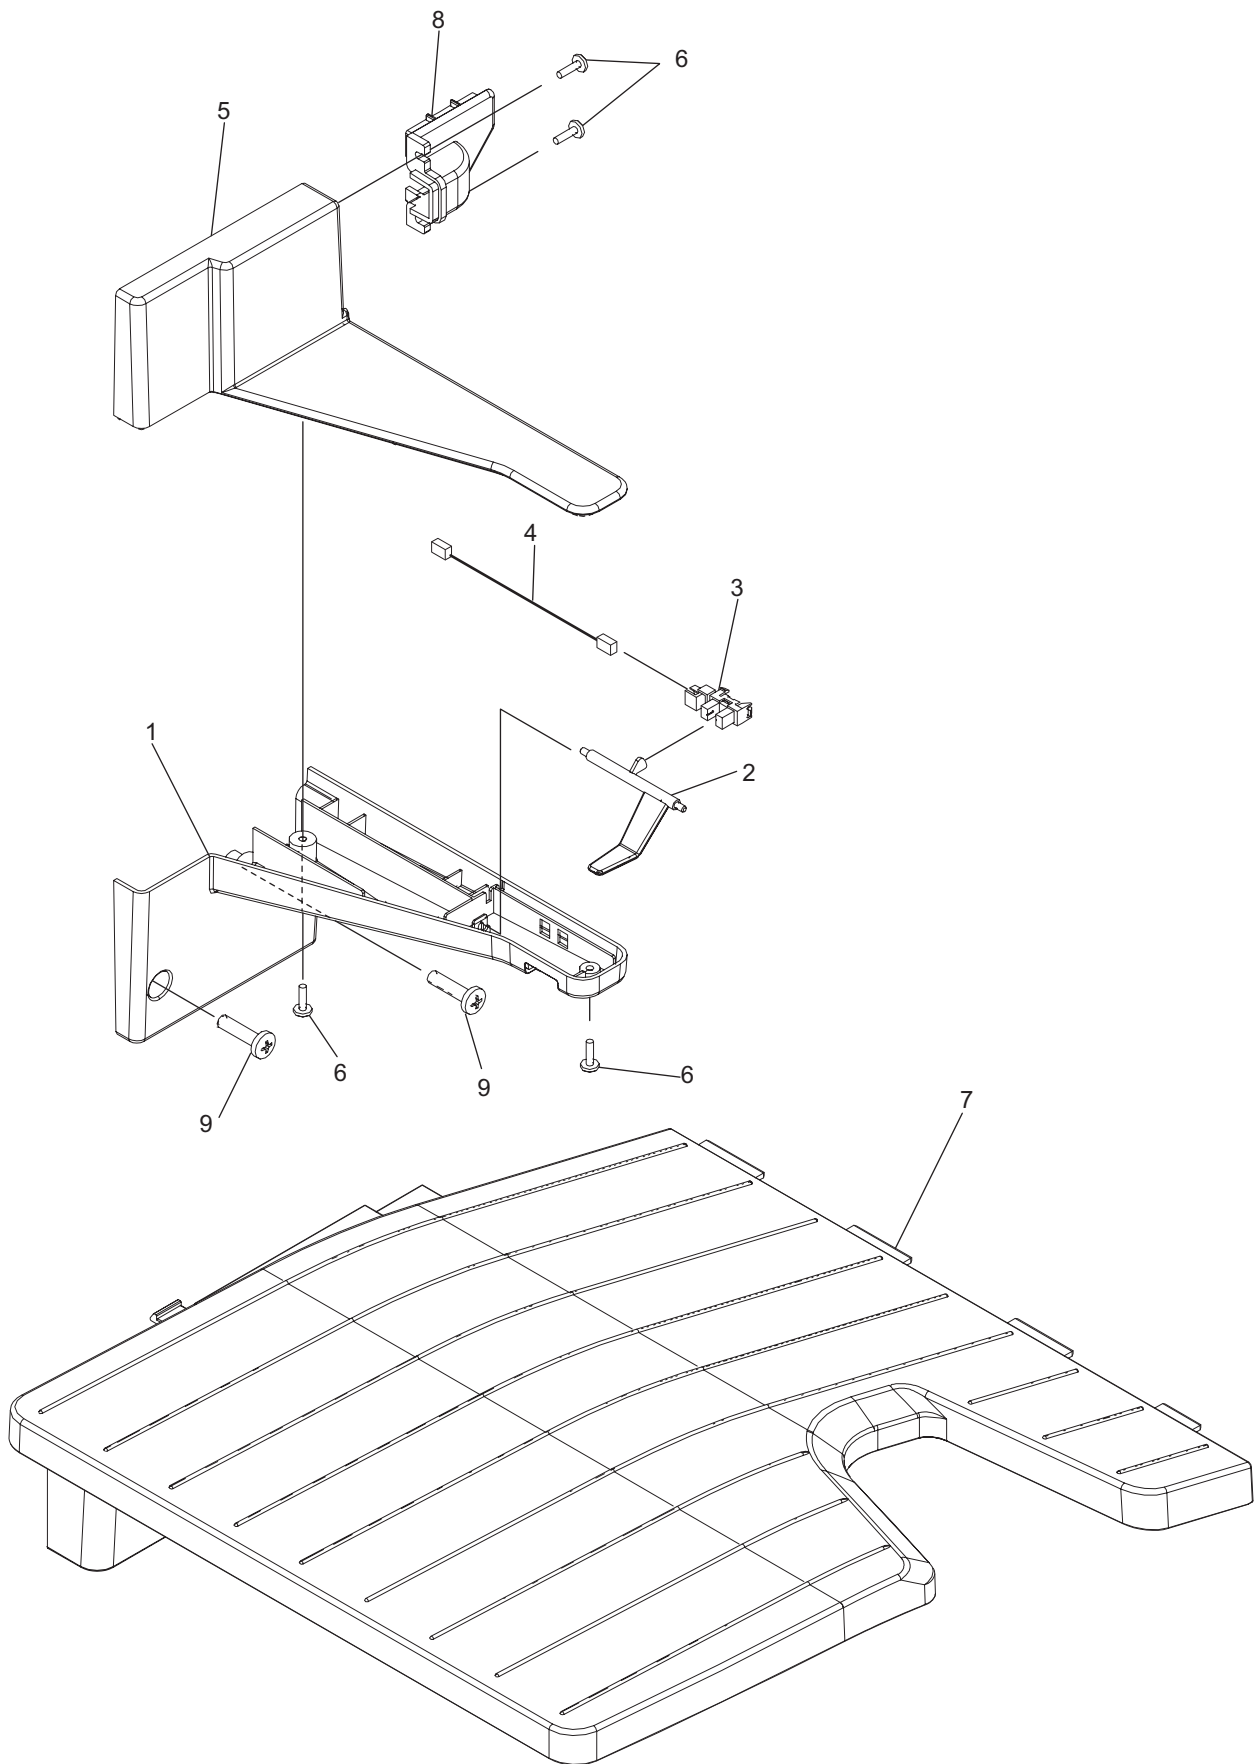

MJ-5006
Job Separator
Illustrated Parts Manual
ES9465 / ES9475 MFP
060214A

JOB_SEPARATOR

No.	Unit Name	Part Number	Description	Remarks	Reference
1A	JOB_SEPARATOR		HLDR-SNSR-L-JSP-N		6LH58251100
1B	JOB_SEPARATOR	45689764	HLDR-SNSR-L-JSP-N_FW		6LH58251200
2	JOB_SEPARATOR		ACT-FULL-JSP-47X		6LH58253000
3	JOB_SEPARATOR		LG248BL1		C0-14266000
4	JOB_SEPARATOR		HRNS-JSP-SW-506		6LH61330000
5A	JOB_SEPARATOR		HLDR-SNSR-U-JSP-N		6LH58252100
5B	JOB_SEPARATOR	45689765	HLDR-SNSR-U-JSP-N_FW		6LH58252200
6	JOB_SEPARATOR	45729586	S/TPP/BID-3*8-NI		6LA80090000
7A	JOB_SEPARATOR		TRAY-JSP-47X		6LH58267000
7B	JOB_SEPARATOR	45689766	TRAY-JSP-47X_FW		6LH58267100
8A	JOB_SEPARATOR		COV-WH		6LA75678000
8B	JOB_SEPARATOR	45689761	COV-WH2		6LA75678100
9	JOB_SEPARATOR		S/BID-M4X16-NI		X0-02016000