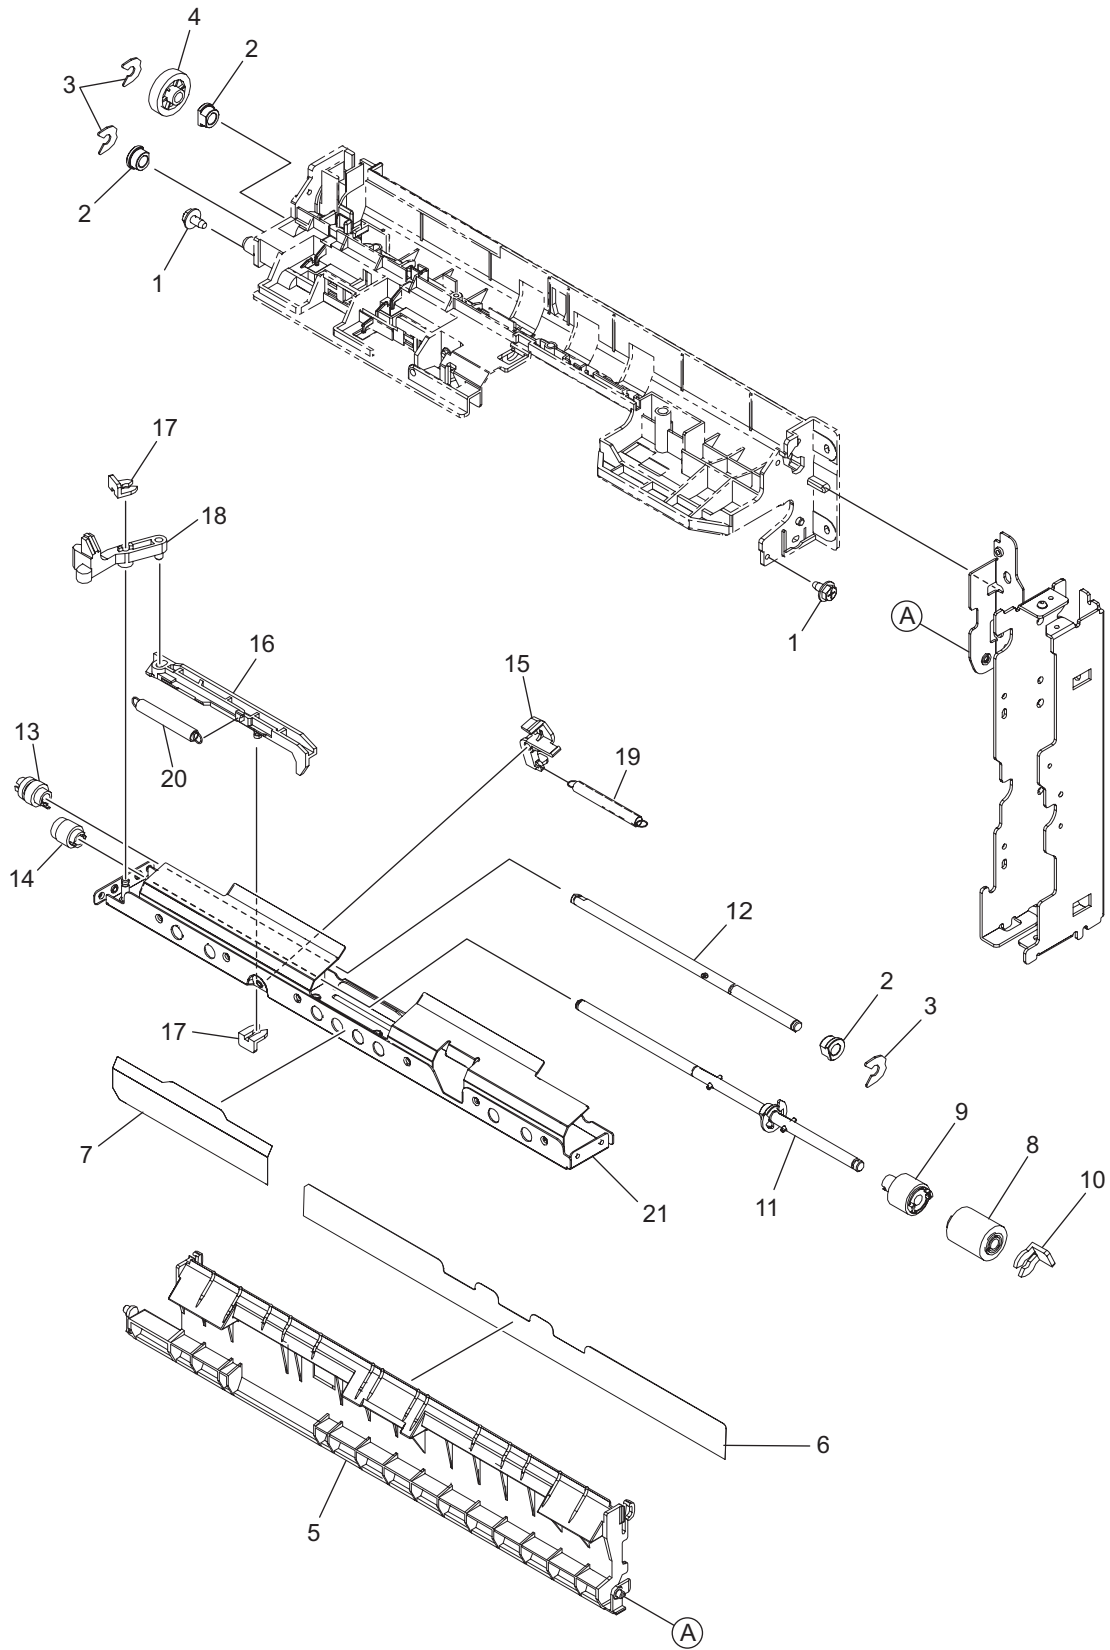

No.	Unit Name	Part Number	Description	Remarks	Reference
1	FEEDER-TRANSPORT-2		TPHEX30X06-S-P		6LE68385000
2	FEEDER-TRANSPORT-2		BUSH-6X10X6F		6LE99371000
3	FEEDER-TRANSPORT-2		ERR-SILENCER		6LA93895000
4	FEEDER-TRANSPORT-2		GEAR-1S22-6		6LE99342000
5	FEEDER-TRANSPORT-2		GUIDE-PLATE		6LE99366000
6	FEEDER-TRANSPORT-2		GUIDE-MYLAR		6LE99367000
7	FEEDER-TRANSPORT-2		GUIDE-PAPER-FEED		6LE99298000
8	FEEDER-TRANSPORT-2	45735718	ASYS-ROL-RET-KD1026		6LE99348000
9	FEEDER-TRANSPORT-2		TORQUE-LIMITER		6LE93471000
10	FEEDER-TRANSPORT-2		STOP-RING-SEP		6LA93898000
11	FEEDER-TRANSPORT-2		ASY-SHAFT-SPR-SUB		6LE99338000
12	FEEDER-TRANSPORT-2		ASY-SHAFT-SPR-DRIVE		6LE99341000
13	FEEDER-TRANSPORT-2		GEAR-5S24-6		6LE99328000
14	FEEDER-TRANSPORT-2		GEAR-5S23-6		6LE99329000
15	FEEDER-TRANSPORT-2		LEVER-PRESS-SPR		6LE99343000
16	FEEDER-TRANSPORT-2		LINK-RELEASE		6LE99344000
17	FEEDER-TRANSPORT-2		STOP-RING-3		6LA93896000
18	FEEDER-TRANSPORT-2		LEVER-PRESS-RELEASE		6LE99345000
19	FEEDER-TRANSPORT-2		SPE-059-045-0263		6LE99326000
20	FEEDER-TRANSPORT-2		SPE-061-065-03038		6LE99327000
21	FEEDER-TRANSPORT-2		ASYS-STAY-SPR		6LE99330000
1	FEEDER-TRANSPORT-2		TPHEX30X06-S-P		6LE68385000
2	FEEDER-TRANSPORT-2		BUSH-6X10X6F		6LE99371000
3	FEEDER-TRANSPORT-2		ERR-SILENCER		6LA93895000
4	FEEDER-TRANSPORT-2		GEAR-1S22-6		6LE99342000
5	FEEDER-TRANSPORT-2		GUIDE-PLATE		6LE99366000
6	FEEDER-TRANSPORT-2		GUIDE-MYLAR		6LE99367000
7	FEEDER-TRANSPORT-2		GUIDE-PAPER-FEED		6LE99298000
8	FEEDER-TRANSPORT-2	45735718	ASYS-ROL-RET-KD1026		6LE99348000
9	FEEDER-TRANSPORT-2		TORQUE-LIMITER		6LE93471000
10	FEEDER-TRANSPORT-2		STOP-RING-SEP		6LA93898000
11	FEEDER-TRANSPORT-2		ASY-SHAFT-SPR-SUB		6LE99338000
12	FEEDER-TRANSPORT-2		ASY-SHAFT-SPR-DRIVE		6LE99341000
13	FEEDER-TRANSPORT-2		GEAR-5S24-6		6LE99328000
14	FEEDER-TRANSPORT-2		GEAR-5S23-6		6LE99329000
15	FEEDER-TRANSPORT-2		LEVER-PRESS-SPR		6LE99343000
16	FEEDER-TRANSPORT-2		LINK-RELEASE		6LE99344000
17	FEEDER-TRANSPORT-2		STOP-RING-3		6LA93896000
18	FEEDER-TRANSPORT-2		LEVER-PRESS-RELEASE		6LE99345000
19	FEEDER-TRANSPORT-2		SPE-059-045-0263		6LE99326000
20	FEEDER-TRANSPORT-2		SPE-061-065-03038		6LE99327000
21	FEEDER-TRANSPORT-2		ASYS-STAY-SPR		6LE99330000
1	FEEDER-TRANSPORT-2		TPHEX30X06-S-P		6LE68385000
2	FEEDER-TRANSPORT-2		BUSH-6X10X6F		6LE99371000
3	FEEDER-TRANSPORT-2		ERR-SILENCER		6LA93895000
4	FEEDER-TRANSPORT-2		GEAR-1S22-6		6LE99342000

This Illustrated Parts Manual is to be used for part identification. Part numbers for the most often used parts are listed. To obtain parts for items that do not list an associated part number contact **Oki Data Technical Support at 866.654.1725** for specific part numbers and part ordering information