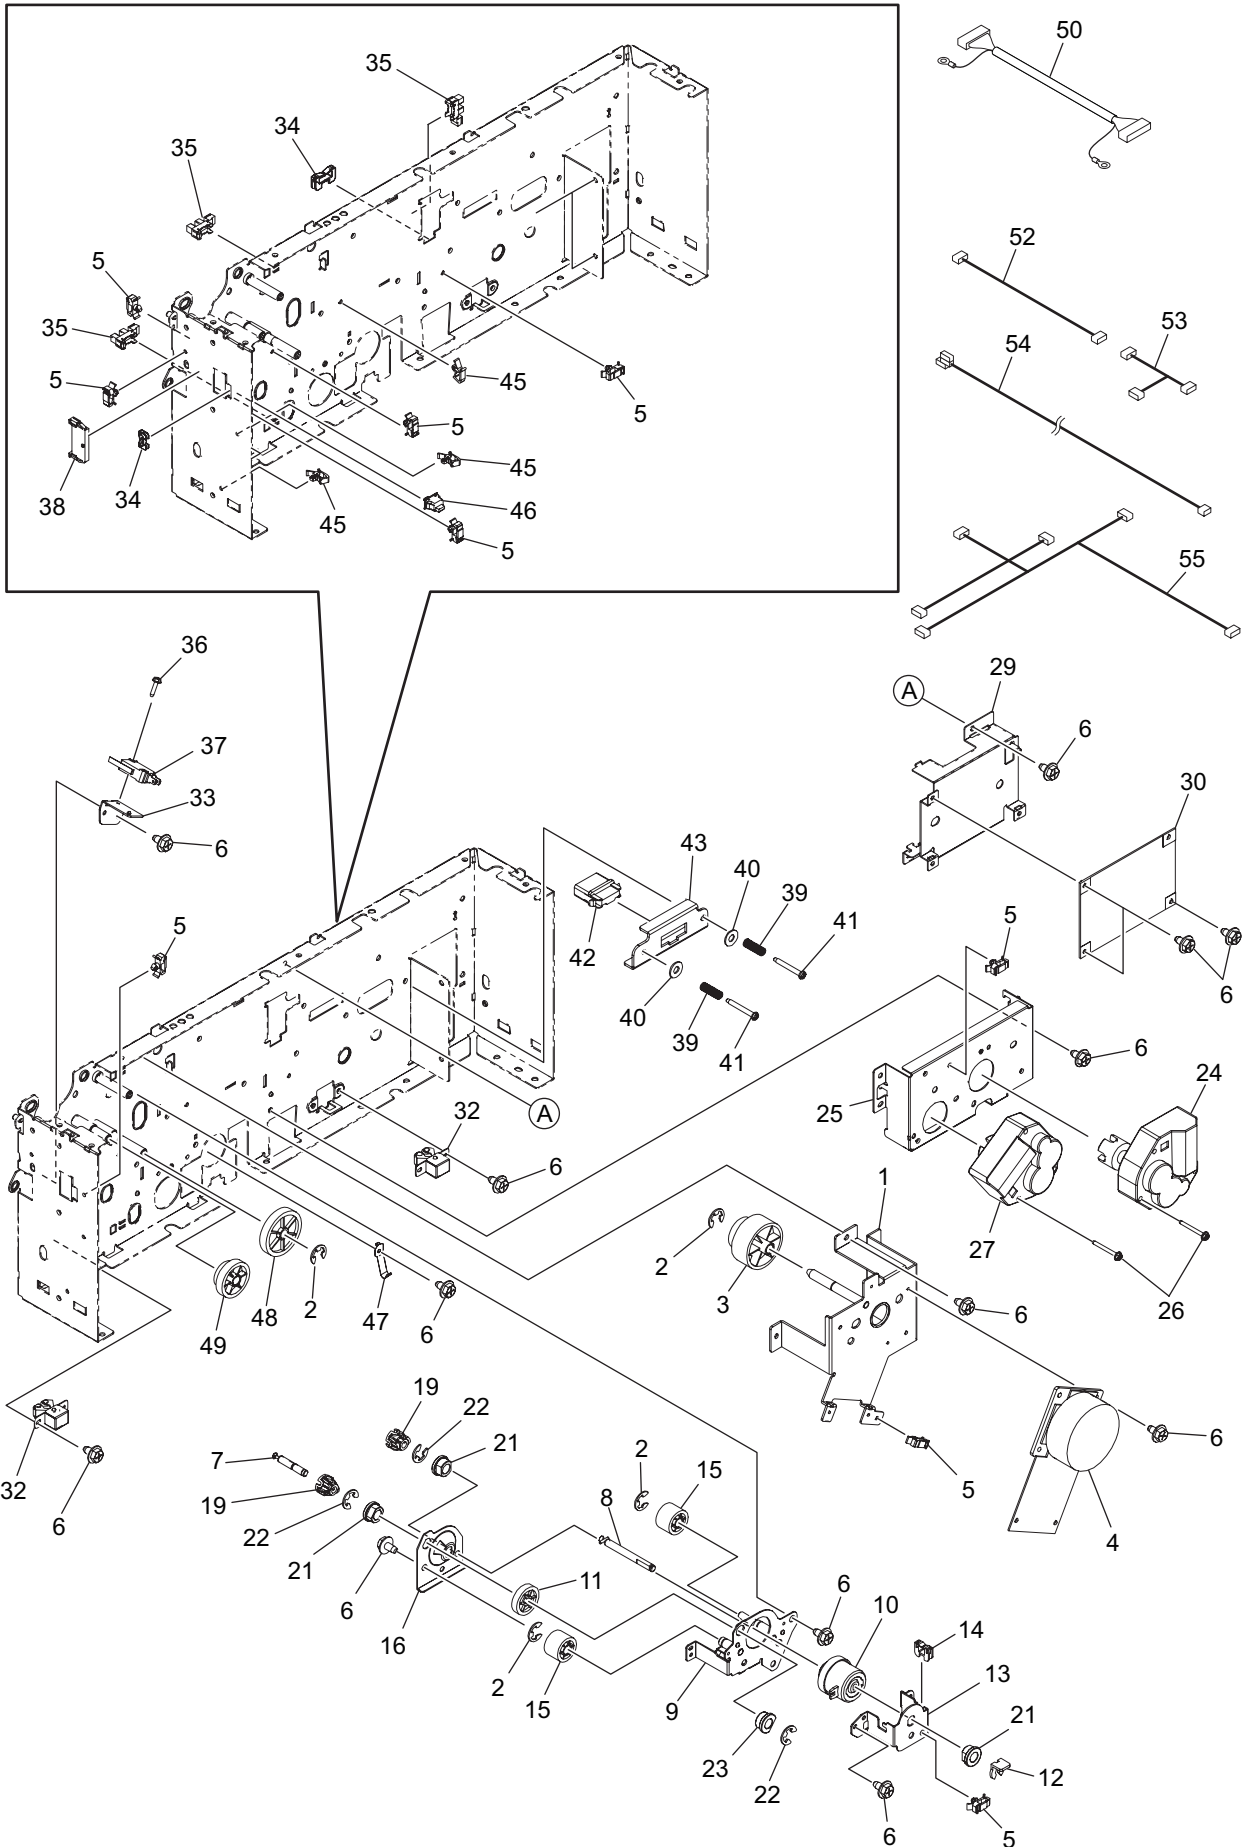

No.	Unit Name	Part Number	Description	Remarks	Reference
1	DRIVE		ASYS-BKT-MOT-FEED		6LE99242000
2	DRIVE		ERR060-BLK		6LE68392000
3	DRIVE		GEAR-IDLER-7H60_1S27-8		6LE99157000
4	DRIVE		M/DC-DRIVE-LCF		6LE93485000
5	DRIVE		CLP-LWSM-0306		6LE99386000
6	DRIVE		TPHEX30X06R		6LE99417000
7	DRIVE		ASYS-SHAFT-GRIP		6LE99253000
8	DRIVE		ASYS-SHAFT-FEED		6LE99251000
9	DRIVE		ASYS-BKT-DRIVE-UNIT		6LE99243000
10	DRIVE		CLUTCH-PICK-UP		6LE99288000
11	DRIVE		GEAR-IDLER-8S32-6		6LE99153000
12	DRIVE		STOP-RING-SEP		6LA93898000
13	DRIVE		BKT-CLUTCH		6LE99155000
14	DRIVE		CLP-ES-0505		6LA93824000
15	DRIVE		GEAR-IDLER-8S27-8		6LE99154000
16	DRIVE		DRUM-STAY-DRIVE-UNIT		6LE99152000
19	DRIVE		JOINT-DRIVE		6LE99306000
21	DRIVE		BUSH-6X10X6		6LE99365000
22	DRIVE		ERR040-BLK		6LE68391000
23	DRIVE		BUSH-6X10X6F		6LE99371000
24	DRIVE		M/DC-SLIDER		6LE73304000
25	DRIVE		BKT-MOT-TANDEM-TRAY		6LE99187000
26	DRIVE		TPHEX30X30		6LE99390000
27	DRIVE		M/DC-TRAY-UP		6LE73303000
29	DRIVE		BKT-PWA-LCF		6LE99183000
30	DRIVE		PWA-LCF-KD1026		6LE99186000
32	DRIVE		HOLDER-TRAY		6LE68366000
33	DRIVE		BKT-SW-COV-FEED		6LE99191000
34	DRIVE		CLP-ES-0510		6LA93825000
35	DRIVE		PHD-EE		6LE68394000
36	DRIVE		TPHEX30X14		6LE99389000
37	DRIVE		MICRO-SW		6LA93828000
38	DRIVE		HRNS-FEED-UNIT-R		6LE99277000
39	DRIVE		SPC-DRAWER-4.5N		6LE99286000
40	DRIVE		1HWAS040		6LE99403000
41	DRIVE		SCREW-DRAWER		6LE99146000
42	DRIVE		HRNS-TRAY-L-CNT		6LE99279000
43	DRIVE		BKT-DRAWER		6LE99145000
45	DRIVE		CLP-LWSM-0511		6LE99385000
46	DRIVE		PUSH-SW		6LA93850000
47	DRIVE		SPL-SLIDE-RAIL		6LE99190000
48	DRIVE		GEAR-IDLER-41Z		6LA93787000
49	DRIVE		GEAR-IDLER-1S23_8S40-8		6LE99158000
50	DRIVE		HRNS-I/F-KD1031		6LE99512000
52	DRIVE		HRNS-BLM		6LE99278000
53	DRIVE		HRNS-DCM		6LE99281000
54	DRIVE		HRNS-SW-COV-FEED		6LE99283000
55	DRIVE		HRNS-CL/SS		6LE99282000

This Illustrated Parts Manual is to be used for part identification. Part numbers for the most often used parts are listed. To obtain parts for items that do not list an associated part number contact **Oki Data Technical Support at 866.654.1725** for specific part numbers and part ordering information