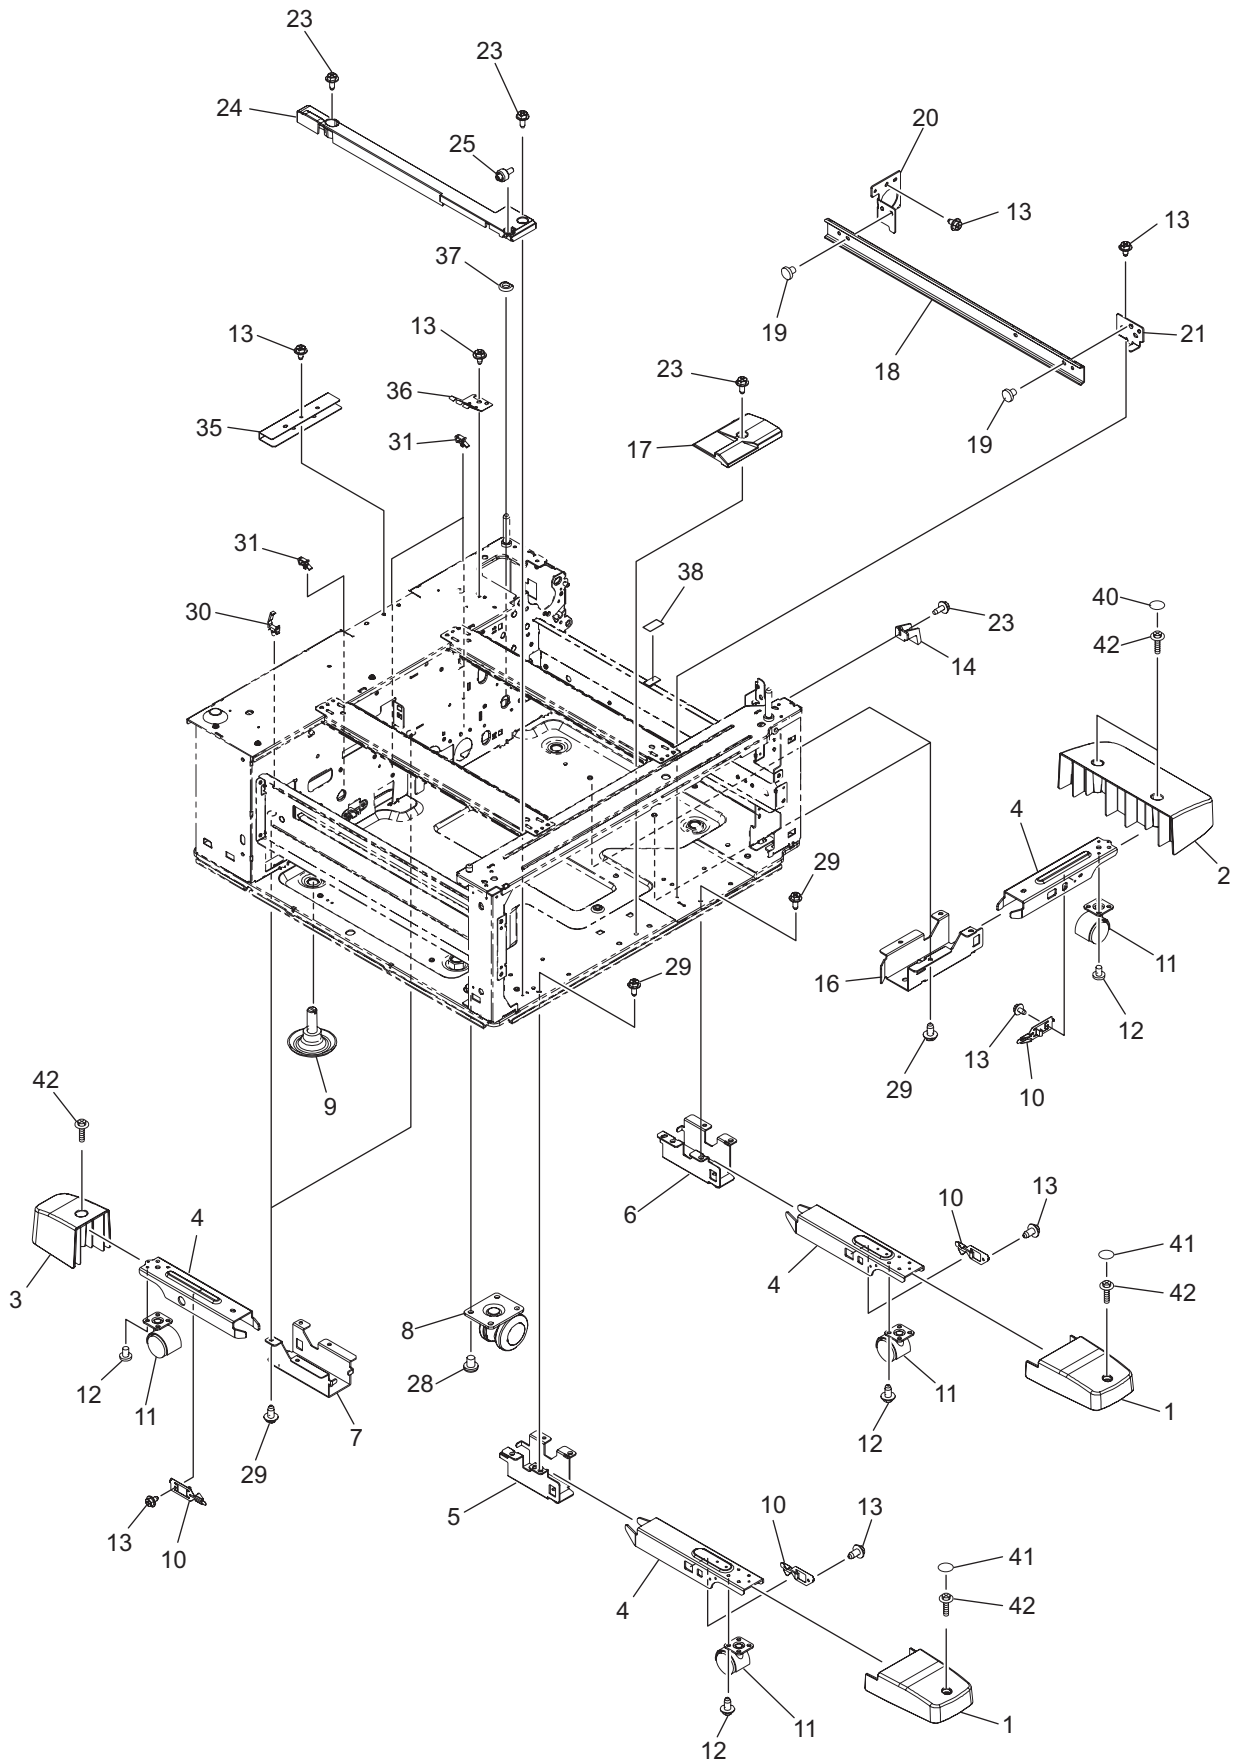

No.	Unit Name	Part Number	Description	Remarks	Reference
1	FRAME		COVER-FOOT-F-LCF		6LE99292000
2	FRAME		COVER-SIDE-FOOT-MID		6LH58088000
3	FRAME		COVER-FOOT-LCF		6LH58086100
4	FRAME		FOOT-SUB		6LA93701000
5	FRAME		BKT-FT-FRONT-R		6LE99138000
6	FRAME		BKT-FT-FRONT-L		6LE99137000
7	FRAME		BKT-FT-REAR		6LE99136000
8	FRAME		CASTER-LCF-N		6LE67483000
9	FRAME		ASY-STAND		6LE68357000
10	FRAME		SPL-STP-FOOT		6LA93754000
11	FRAME		CASTOR-FOOT		6LA93702000
12	FRAME		SCREW-M4-7-R		6LE68404000
13	FRAME		TPHEX30X06R		6LE99417000
14	FRAME		STOPPER-COV-FEED		6LE99197000
16	FRAME		BKT-FT-RIGHT		6LE99135000
17	FRAME		STOPPER-TRAY-LEFT		6LE99196000
18	FRAME		SLIDE-RAILE-C		6LE99308000
19	FRAME		SCREW-M4X5		6LE99396000
20	FRAME		BKT-SLIDE-RAIL-R		6LE99195000
21	FRAME		BKT-SLIDE-RAIL-F		6LE99194000
23	FRAME		TPHEX30X08R		6LE99387000
24	FRAME		GUIDE-TRAY-LEFT-LOW		6LE99159000
25	FRAME		ROLLER-TRAY-LEFT		6LE99307000
28	FRAME		SCREW-M5X6		6LE68393000
29	FRAME		SCREW-M4X10RP		6LE99189000
30	FRAME		CLP-LWS-1S		6LA93823000
31	FRAME		CLP-LWSM-0511		6LE99385000
35	FRAME		BKT-IF-CABLE		6LE99149000
36	FRAME		SPL-EARTH-LCF		6LA93751000
37	FRAME		SPACER-BASE		6LE99139000
38	FRAME		CUSHION-SPR		6LE99405000
40	FRAME		LID-SCREW-PFP-W		6LA47828100
41	FRAME		LID-SCREW		6LA29556000
42	FRAME		TPHEX30X08-S-P		6LE68386000

This Illustrated Parts Manual is to be used for part identification. Part numbers for the most often used parts are listed. To obtain parts for items that do not list an associated part number contact **Oki Data Technical Support at 866.654.1725** for specific part numbers and part ordering information