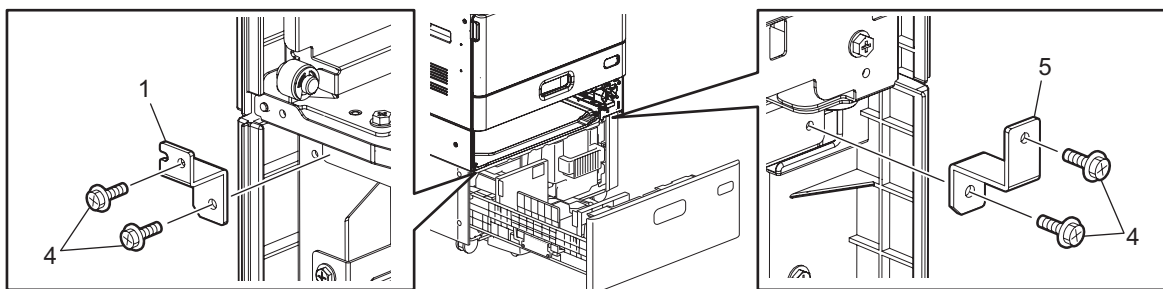

No.	Unit Name	Part Number	Description	Remarks	Reference
1	ACCESSORIES		BKT-JOINT-LEFT-FRONT		6LE99454000
2	ACCESSORIES		PLATE-JOINT		6LE99184000
3	ACCESSORIES		BKT-JOINT		6LE99185000
4	ACCESSORIES		TPHEX30X06-S-P		6LE68385000
5	ACCESSORIES		BKT-JOINT-RIGHT-FRONT		6LE99453000

This Illustrated Parts Manual is to be used for part identification. Part numbers for the most often used parts are listed. To obtain parts for items that do not list an associated part number contact **Oki Data Technical Support at 866.654.1725** for specific part numbers and part ordering information