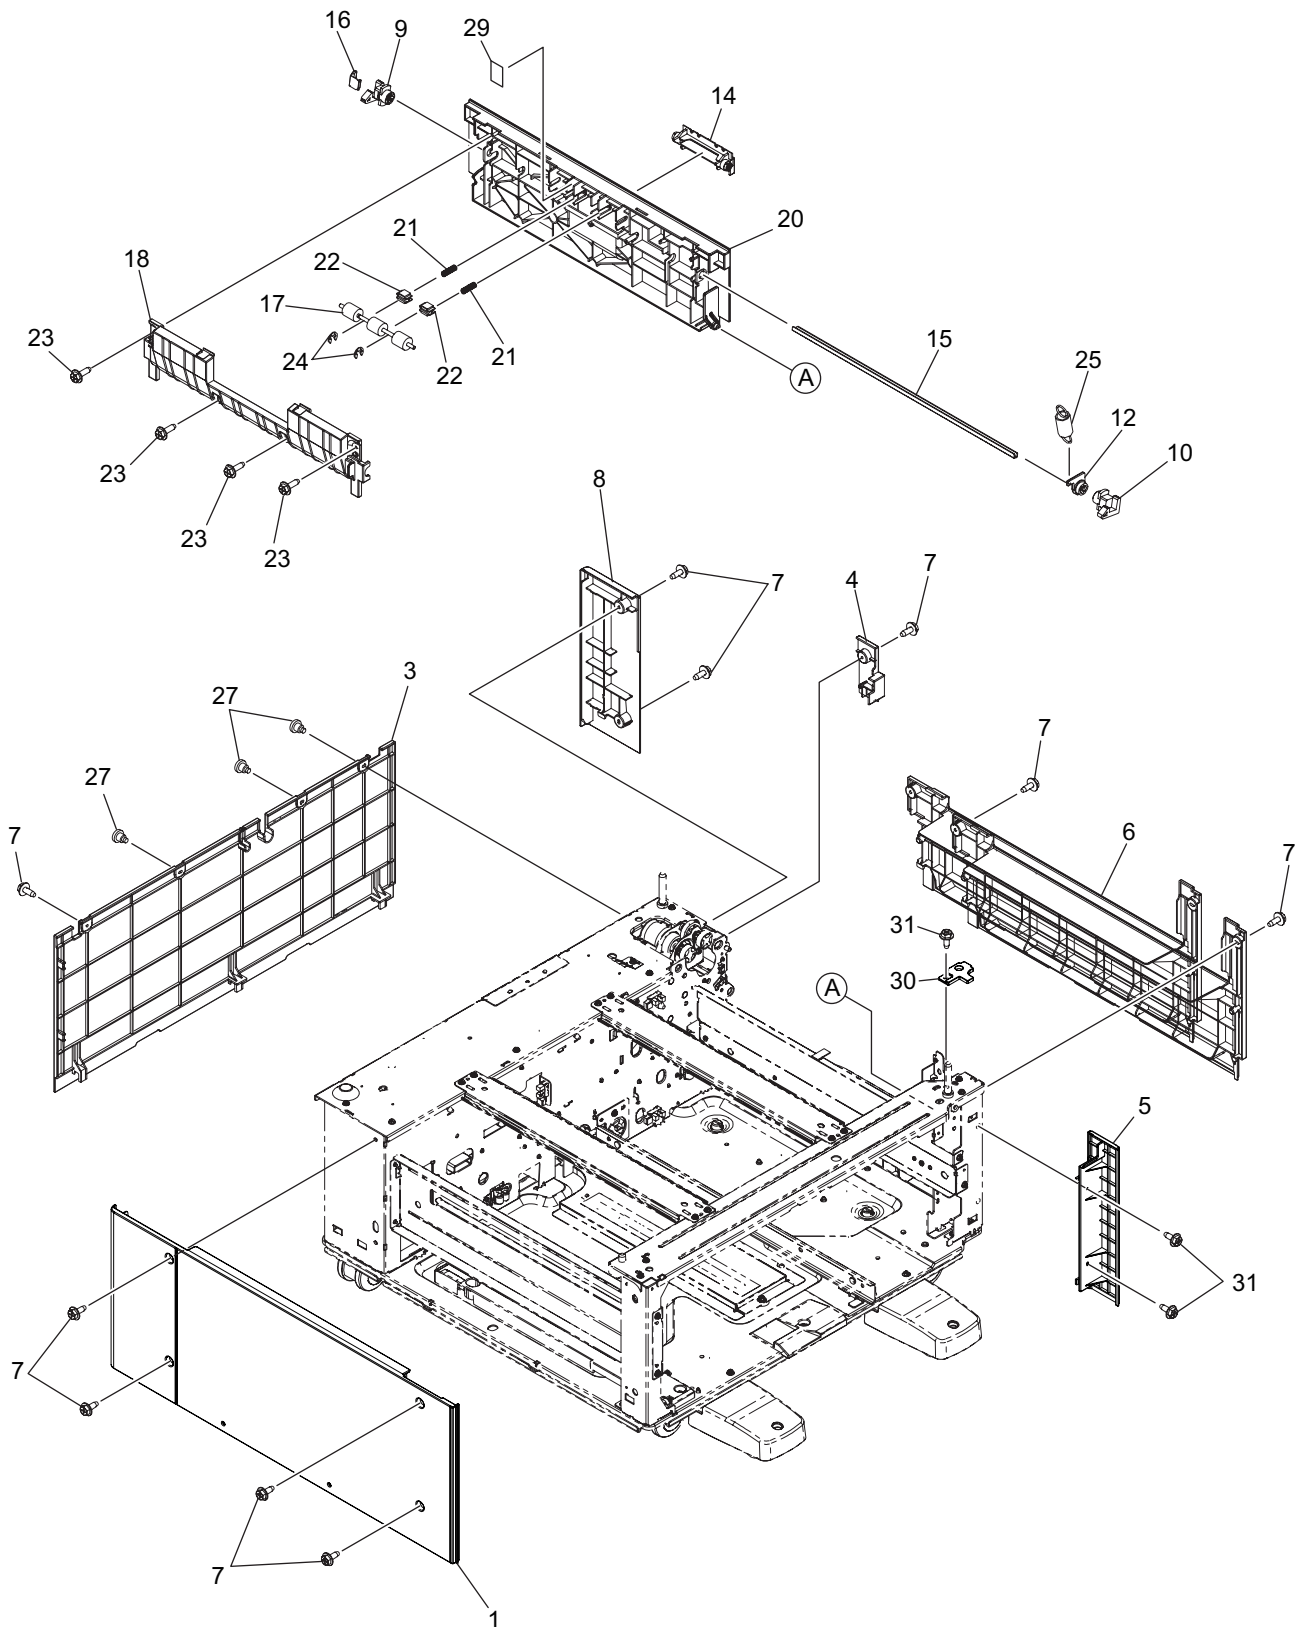

KD-1031

Large Capacity Feeder

Illustrated Parts Manual

ES9465 / ES9475 MFP

060214A

CONTENTS

COVER	1
FRAME.....	2
DRIVE	3
FEEDER-TRANSPORT-1	4
FEEDER-TRANSPORT-2	5
DRAWER-1	6
DRAWER-2	7
DRWAER-3-TRAY.....	8
ACCESSORIES	9
ROLLER-KIT	10

No.	Unit Name	Part Number	Description	Remarks	Reference
1	COVER		COV-LEFT		6LJ66204000
3	COVER		COVER-REAR		6LE99510000
4	COVER		COVER-RIGHT-HRNES		6LE99297000
5	COVER		COV-R-F		6LJ66202000
6	COVER		COVER-RIGHT		6LE99163000
7	COVER		TPHEX30X08-S-P		6LE68386000
8	COVER		COVER-RIGHT-REAR		6LE99509000
9	COVER		HOOK-HANDLE-R		6LE99170000
10	COVER		HOOK-HANDLE-F		6LE99169000
12	COVER		LINK-HANDLE		6LE99171000
14	COVER		HANDLE-COV-FEED		6LE99168000
15	COVER		SHAFT-HANDLE-COV-FEED		6LE99256000
16	COVER		SPL-EARTH-COV-FEED		6LE99199000
17	COVER		ROLLER-FEED		6LE99312000
18	COVER		GUIDE-FEED-U		6LE99167000
20	COVER		COVER-RIGHT-FEED		6LE99166000
21	COVER		SPC-COV-FEED-6.5N		6LE99257000
22	COVER		BUSH-PRESS-4		6LE99311000
23	COVER		TPHEX30X10-G-M		6LE68384000
24	COVER		ERR030-BLK		6LE68390000
25	COVER		SPE-057-060-0177		6LE99310000
27	COVER		TPHEX30X08-S-P		6LE68386000
29	COVER		SEAL-FEED-SENSOR		6LE99198000
30	COVER		STAND-R-F		6LJ66200000
31	COVER		TPHEX30X06-S-P		6LE68385000