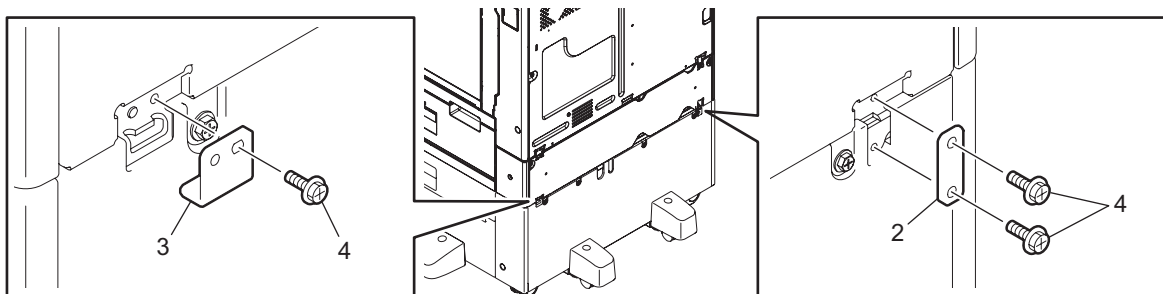

No.	Unit Name	Part Number	Description	Remarks	Reference
1	ACCESSORIES		BKT-JOINT-LEFT-FRONT		6LE99454000
2	ACCESSORIES		PLATE-JOINT		6LE99184000
3	ACCESSORIES		BKT-JOINT		6LE99185000
4	ACCESSORIES		TPHEX30X06-S-P		6LE68385000
5	ACCESSORIES		BKT-JOINT-RIGHT-FRONT		6LE99453000

This Illustrated Parts Manual is to be used for part identification. Part numbers for the most often used parts are listed. To obtain parts for items that do not list an associated part number contact **Oki Data Technical Support at 866.654.1725** for specific part numbers and part ordering information