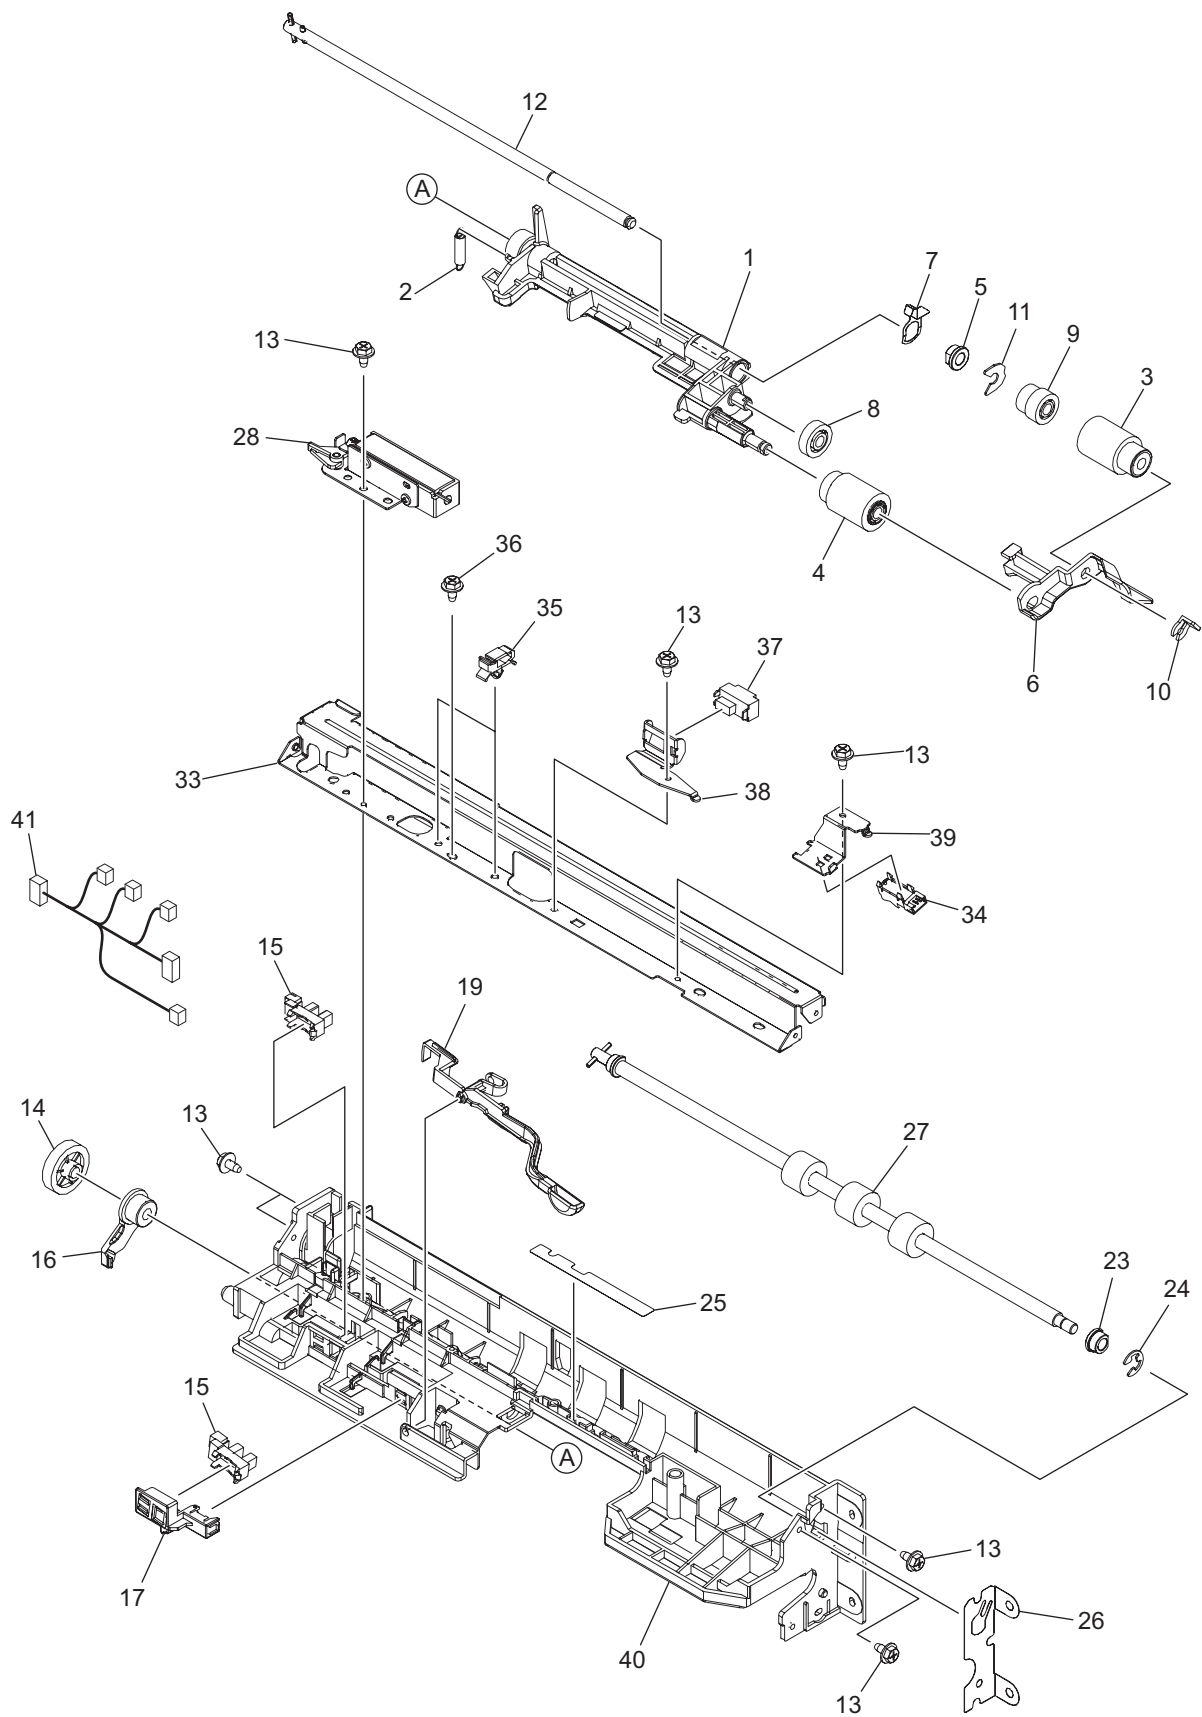

No.	Unit Name	Part Number	Description	Remarks	Reference
1	FEEDER-TRANSPORT-1		ARM-PICK-UP		6LE99355000
2	FEEDER-TRANSPORT-1		SPE-050-050-0171		6LE99350000
3	FEEDER-TRANSPORT-1	45735717	ASYS-ROL-FEED-KD1026		6LE99347000
4	FEEDER-TRANSPORT-1	45735716	ASYS-ROL-PICK-KD1026		6LE99346000
5	FEEDER-TRANSPORT-1		BUSH-6X10X6		6LE99365000
6	FEEDER-TRANSPORT-1		GUIDE-FEED		6LE99349000
7	FEEDER-TRANSPORT-1		PLT-EARTH-FEED		6LE99359000
8	FEEDER-TRANSPORT-1		GEAR-8S20-6		6LE99352000
9	FEEDER-TRANSPORT-1		GEAR-8S18-6		6LE99351000
10	FEEDER-TRANSPORT-1		STOP-RING-SEP		6LA93898000
11	FEEDER-TRANSPORT-1		ERR-SILENCER		6LA93895000
12	FEEDER-TRANSPORT-1		ASY-SHAFT-FEED		6LE99356000
13	FEEDER-TRANSPORT-1		TPHEX30X06-S-P		6LE68385000
14	FEEDER-TRANSPORT-1		GEAR-1S24-6		6LE99358000
15	FEEDER-TRANSPORT-1		SNR-LGRC69		6LE99353000
16	FEEDER-TRANSPORT-1		LEVER-FEED		6LE99364000
17	FEEDER-TRANSPORT-1		BKT-PAPER-END		6LE99363000
19	FEEDER-TRANSPORT-1		FEELER-PAPER-END		6LE99362000
23	FEEDER-TRANSPORT-1		BUSH-6X10X6F		6LE99371000
24	FEEDER-TRANSPORT-1		ERR040-BLK		6LE68391000
25	FEEDER-TRANSPORT-1		SHEET-FEED-UNIT		6LE99316000
26	FEEDER-TRANSPORT-1		PLT-EARTH-FEED-F		6LE99324000
27	FEEDER-TRANSPORT-1		ASY-TRNS-ROLER		6LE99360000
28	FEEDER-TRANSPORT-1		ASY-SOL-PICK		6LE99319000
33	FEEDER-TRANSPORT-1		STAY-FEED		6LE99317000
34	FEEDER-TRANSPORT-1		SNR-KUA0055A		6LE99314000
35	FEEDER-TRANSPORT-1		CLP-LWSM-0306		6LE99386000
36	FEEDER-TRANSPORT-1		TPHEX30X08-G-M		6LE68383000
37	FEEDER-TRANSPORT-1		SNR-KUA0047C		6LE99313000
38	FEEDER-TRANSPORT-1		BKT-SNR		6LE99315000
39	FEEDER-TRANSPORT-1		BKT-SNR-FEED		6LE99318000
40	FEEDER-TRANSPORT-1		HOUSING-FEED-UNIT		6LE99354000
41	FEEDER-TRANSPORT-1		HRNS-FEED-UNIT		6LE99325000

This Illustrated Parts Manual is to be used for part identification. Part numbers for the most often used parts are listed. To obtain parts for items that do not list an associated part number contact **Oki Data Technical Support at 866.654.1725** for specific part numbers and part ordering information