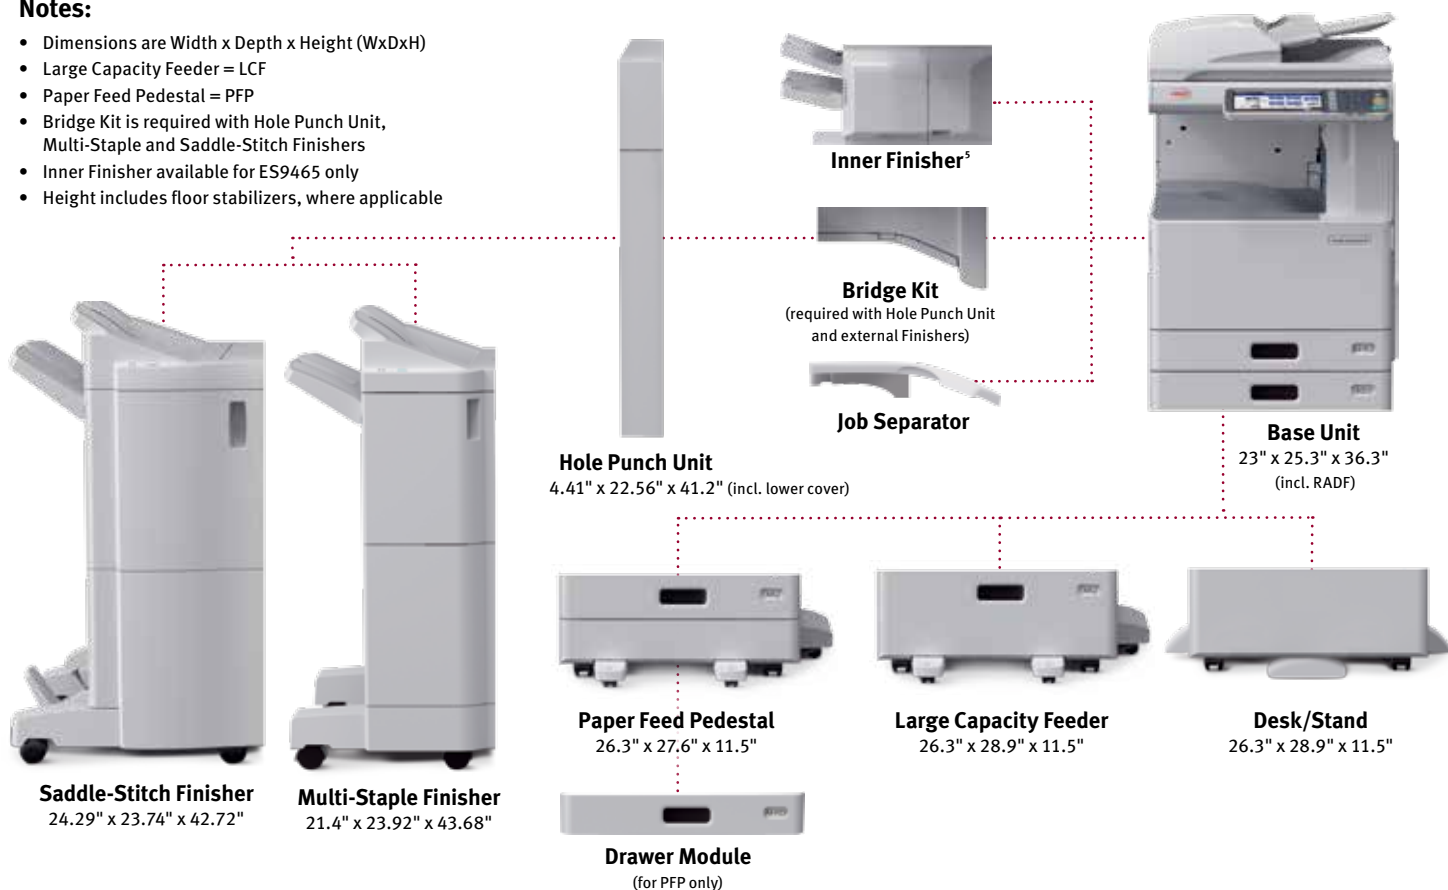

ES9465 with PFP, Drawer Module and Inner Finisher⁵
26.3" x 27.6" x 47.8"

ES9475 with Desk/Stand
26.3" x 28.9" x 47.8"

ES9475 with LCF and Multi-Staple Finisher
47.7" x 28.9" x 47.8"

Notes:

- Dimensions are Width x Depth x Height (WxDxH)
- Large Capacity Feeder = LCF
- Paper Feed Pedestal = PFP
- Bridge Kit is required with Hole Punch Unit, Multi-Staple and Saddle-Stitch Finishers
- Inner Finisher available for ES9465 only
- Height includes floor stabilizers, where applicable