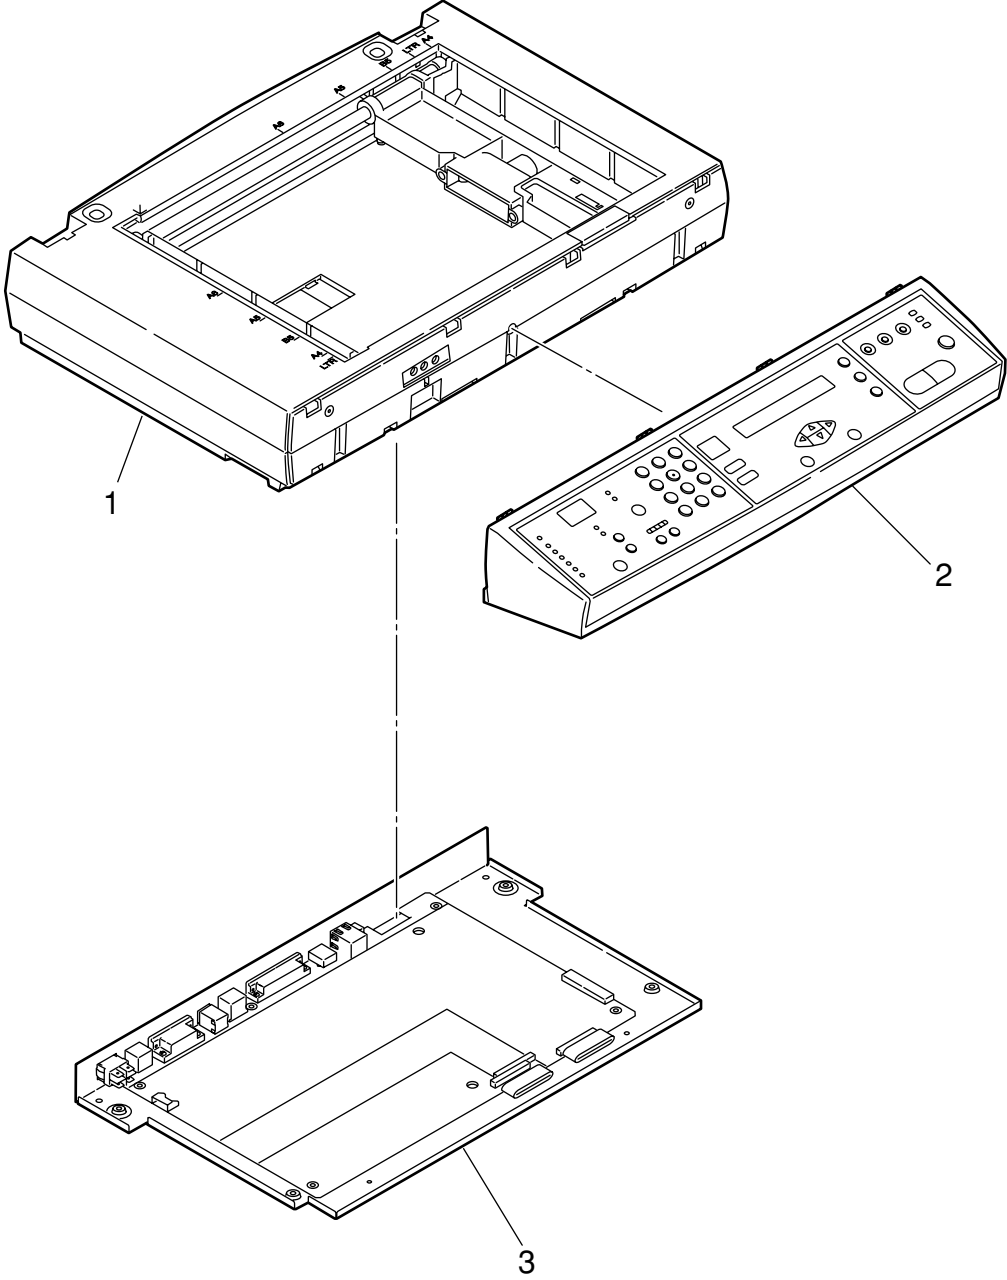

OKI

C5510MFP/ES1624MFP Scanner Spare Parts Illustration Manual

091610C

Parts Layout (C5510/ES1624)

ADF Unit

Scanner ADF

No.	Part No.	Name/Rating	Qty/ Unit
1	43102501	ASSY'ADF DOCUMENT	1
2	43102601	ASS'Y,PAPER SUPPORT	1
3	43102701	ASS'Y,PAPER TRAY	1
4		ASS'Y,HINGE -R	1
5		ASS'Y,HINGE -L	1
6	43103001	PAD ASS'Y	1

FLATBED Unit

Scanner Flatbed

No.	Part No.	Name/Rating	Qty/ Unit
1	43103101	ASS'Y,FLATBED UNIT	1
2	43103301	ASS'Y,CONTROL PANEL	1
3	43103402	ASS'Y,MAIN BOARD -C5510	1
	43103406	ASS'Y,MAIN BOARD -ES1624MFP	1

Scanner Stand Unit

Scanner Stand Unit

No.	Part No.	Name/Rating	Qty/ Unit
1	43103701	ASS'Y,STAND -R	1
2	43103801	ASS'Y,STAND -L (with Lock Cover)	1