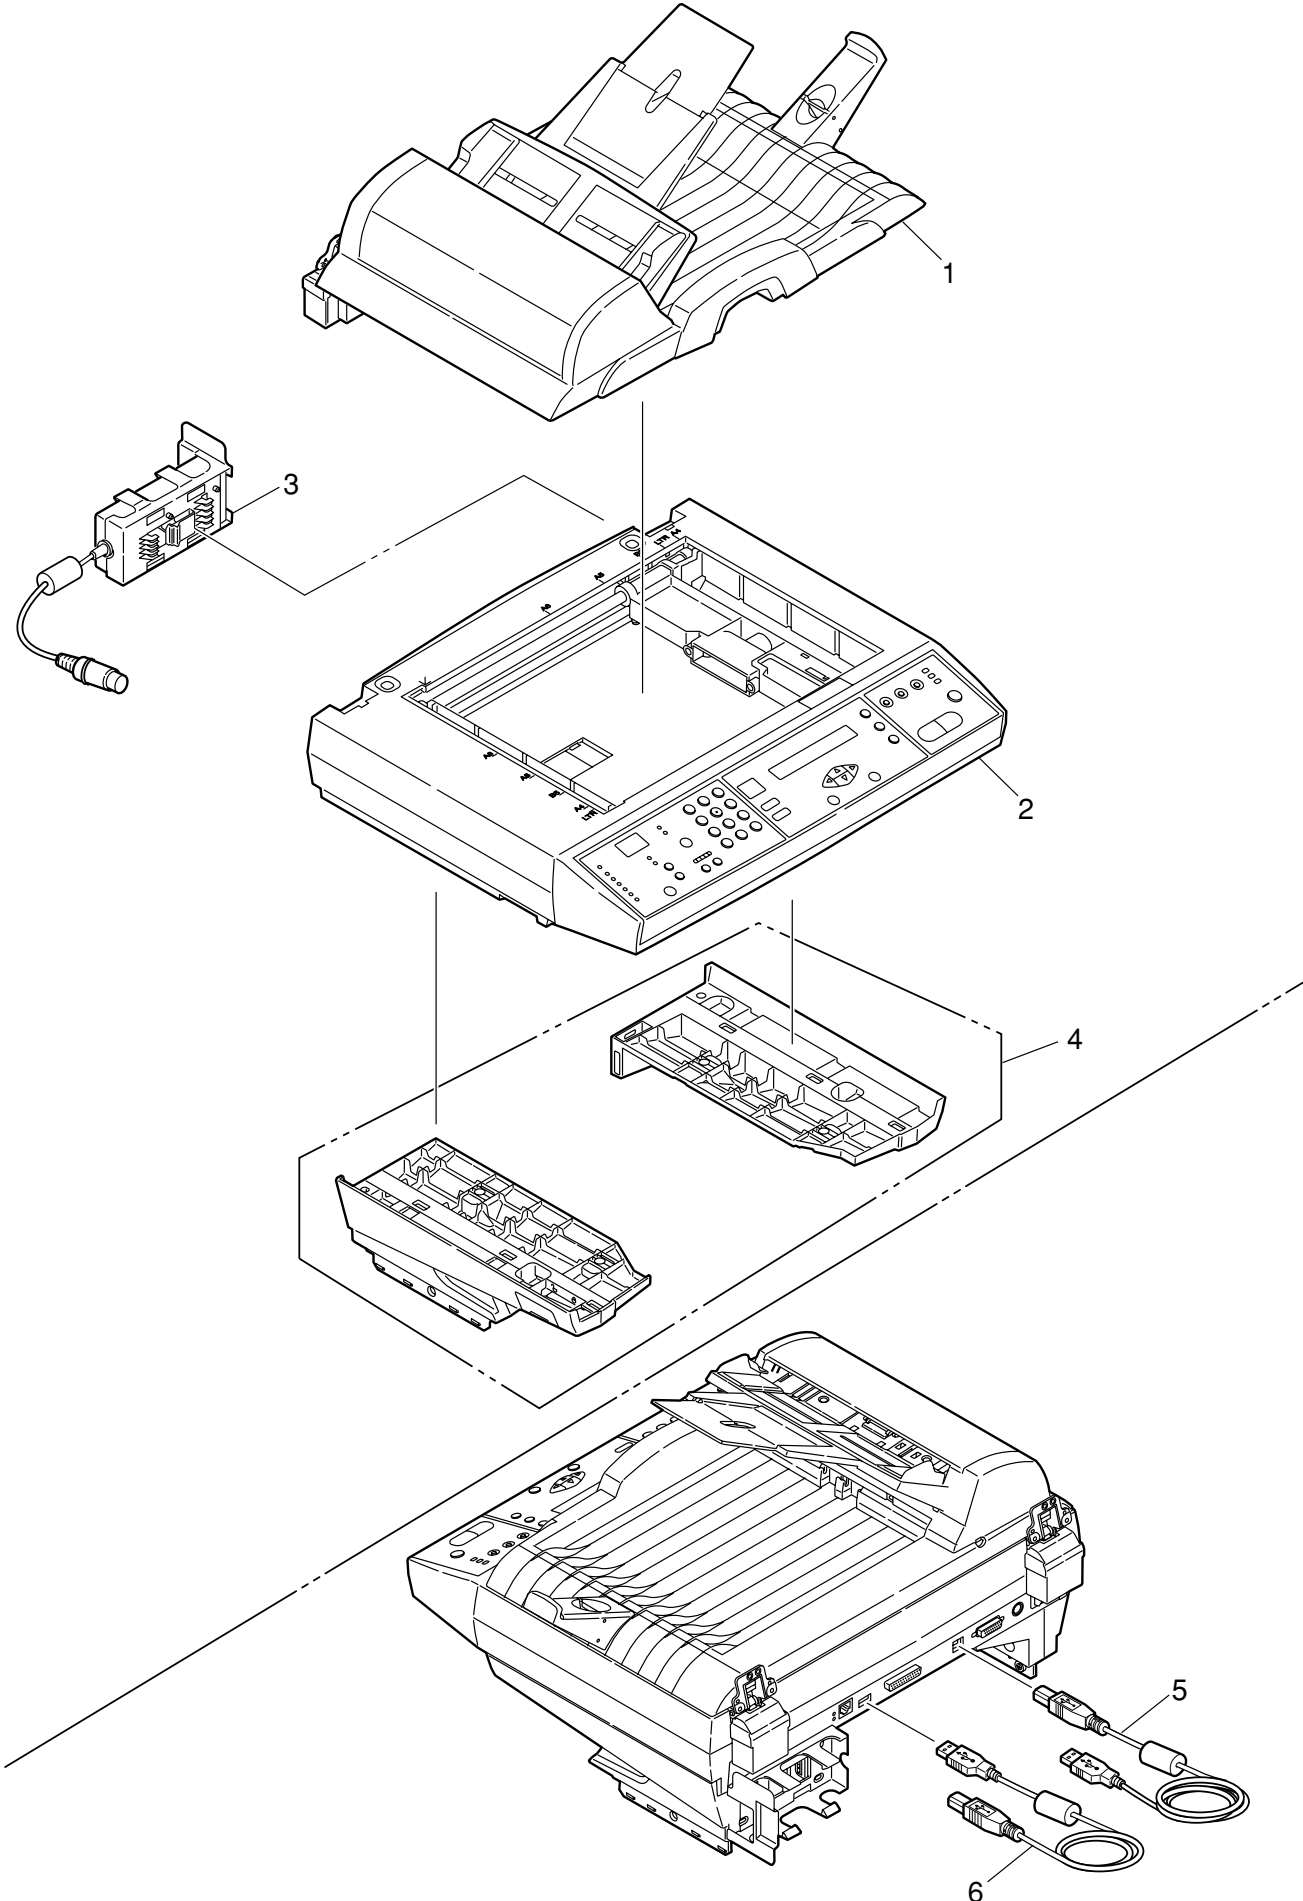

OKI

C5510MFP/ES1624MFP Scanner Spare Parts Illustration Manual

091610C

Parts Layout (C5510/ES1624)

ADF Unit

Scanner ADF

No.	Part No.	Name/Rating	Qty/ Unit
1	43102501	ASSY'ADF DOCUMENT	1
2	43102601	ASS'Y,PAPER SUPPORT	1
3	43102701	ASS'Y,PAPER TRAY	1
4		ASS'Y,HINGE -R	1
5		ASS'Y,HINGE -L	1
6	43103001	PAD ASS'Y	1

FLATBED Unit

Scanner Flatbed

No.	Part No.	Name/Rating	Qty/ Unit
1	43103101	ASS'Y,FLATBED UNIT	1
2	43103301	ASS'Y,CONTROL PANEL	1
3	43103402	ASS'Y,MAIN BOARD -C5510	1
	43103406	ASS'Y,MAIN BOARD -ES1624MFP	1

Scanner Stand Unit

Scanner Stand Unit

No.	Part No.	Name/Rating	Qty/ Unit
1	43103701	ASS'Y,STAND -R	1
2	43103801	ASS'Y,STAND -L (with Lock Cover)	1