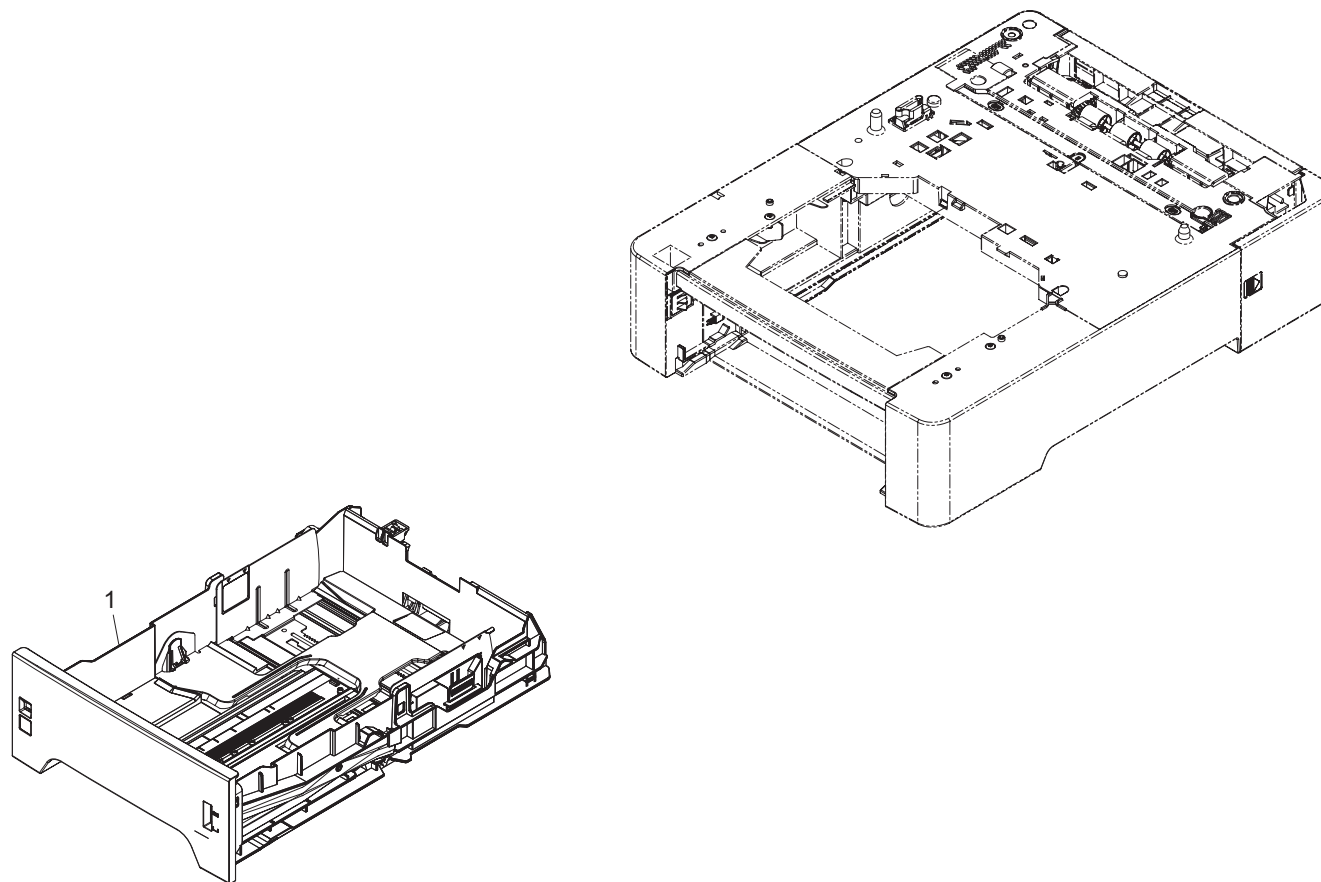

FIG. 1	Paper Feed Section .....	2
FIG. 2	Paper Cassette .....	4

FIG. 1 Paper Feed Section

3M9/3NA

FIG. 1 Paper Feed Section

3M9/3NA

Ref. No.	Part.No.	Alternative Part.No.	Description	Quantity		
				120	230	240
1	302F909171	2F909171	RETARD ROLLER ASSY	1	1	1
2	302HN02611	2HN02611	FOOT	2	2	2
3	302HN44180	2HN44180	SWITCH SIZE	1	1	1
4	303K806030	3K806030	ACTUATOR FEED	1	1	1
5	303K806080	3K806080	ROLLER MIDDLE ASSY	1	1	1
6	303K809130	3K809130	PULLEY MID IDLE	3	3	3
7	303NA04010	3NA04010	COVER REAR	1	1	1
8	303NA06040	3NA06040	ACTUATOR PE	1	1	1
9	303NA06050	3NA06050	ACTUATOR PE RELEASE	1	1	1
10	3A504020	3A504020	COUPLER,RELEASE	2	2	2
11	7NXSG2481+++H01	NX052600	SENSOR OPT.	1	1	1
12	7SP01000001+H01	SP044290	SW.PUSH	1	1	1
13	303K894020	3K894020	HOLDER FEED ASSY SP	1	1	1
14	303M994060	3M994060	PARTS DRIVE ASSY SP	1	1	1
15	303M994010	3M994010	PARTS PWB PF MAIN ASSY SP (Multi purpose feeder)	1	1	1
15	303NA94010	3NA94010	PARTS PWB PF MAIN ASSY SP (Nomal paper feeder)	1	1	1
16	303M994070	3M994070	PARTS COVER CORD SET (Multi purpose feeder)	1	1	1
16	303NA04030	3NA04030	COVER CORD (Nomal paper feeder)	1	1	1
17	303M994020	3M994020	PARTS TOP HEATER 100 ASSY SP (Multi purpose feeder)	1		
17	303M994030	3M994030	PARTS TOP HEATER 200 ASSY SP (Multi purpose feeder)		1	1
18	303M994040	3M994040	PARTS SIDE HEATER 100 ASSY SP (Multi purpose feeder)	1		
18	303M994050	3M994050	PARTS SIDE HEATER 200 ASSY SP (Multi purpose feeder)		1	1
19	303M906060	3M906060	PULLEY FEED SIDE (Multi purpose feeder)	2	2	2
20	303M946100	3M946100	AC CORD JOINT 120 (Multi purpose feeder)	1		
20	303M946110	3M946110	AC CORD JOINT 230 (Multi purpose feeder)		1	1
101	7BB202308H	BB105690	+TP-FLAT T.T P SCREW 3X8			
102	7BB200410H	BB105700	+BIND T.T P SCREW 4X10			